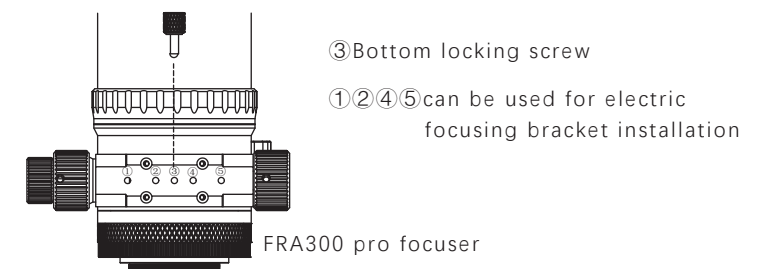

Product Size Diagram

Connection Diagram of Camera

M42、M48、M54 Adapters Diagram

Product Parts Diagram

The Locking Screw Position Diagram

Bottom locking screw

Items in FRA300 pro Packaging

a tube ring, a handle, a 300mm Vixen-style dovetail plate, a M54×0.75 adapter, a M42×0.75 adapter, a warranty, a manual