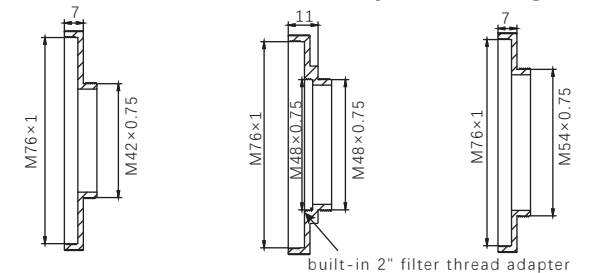

Imaging mode:

71mm (from the base of M42×0.75 male thread)

67mm (from the base of M48×0.75 male thread)

71mm (from the base of M54×0.75 male thread)

Total length: 303mm

Net weight: 2.26kg

Gross weight: 3.12kg

Rear-end thread:

M42×0.75 male thread

M48×0.75 male thread (built-in 2" filter thread adapter)

M54×0.75 male thread

Standard package items: a tube ring, a handle, a 300mm Vixen-style dovetail plate, a M54×0.75 adapter, a M42×0.75 adapter, a warranty, a manual

Product Size Diagram

Connection Diagram of Camera

M42、M48、M54 Adapters Diagram

Product Parts Diagram

The Locking Screw Position Diagram

Bottom locking screw

Items in FRA300 pro Packaging

a tube ring, a handle, a 300mm Vixen-style dovetail plate, a M54×0.75 adapter, a M42×0.75 adapter, a warranty, a manual