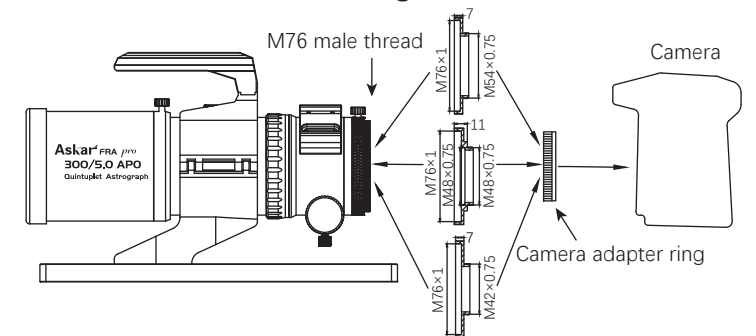

Focal length: 300mm

Focal ratio: F5

Objective lens: quintuplet fully air-spaced Petzval APO (including one ED glass)

Image circle: 44mm full-frame

Maximum accessory connection (with the focuser fully retreated):

Imaging mode:

71mm (from the base of M42×0.75 male thread)

67mm (from the base of M48×0.75 male thread)

71mm (from the base of M54×0.75 male thread)

Total length: 303mm

Net weight: 2.26kg

Gross weight: 3.12kg

Rear-end thread:

M42×0.75 male thread

M48×0.75 male thread (built-in 2" filter thread adapter)

M54×0.75 male thread

Standard package items: a tube ring, a handle, a 300mm Vixen-style dovetail plate, a M54×0.75 adapter, a M42×0.75 adapter, a warranty, a manual

Product Size Diagram

Connection Diagram of Camera

M42、M48、M54 Adapters Diagram

Product Parts Diagram

The Locking Screw Position Diagram

Bottom locking screw

Items in FRA300 pro Packaging

a tube ring, a handle, a 300mm Vixen-style dovetail plate, a M54×0.75 adapter, a M42×0.75 adapter, a warranty, a manual