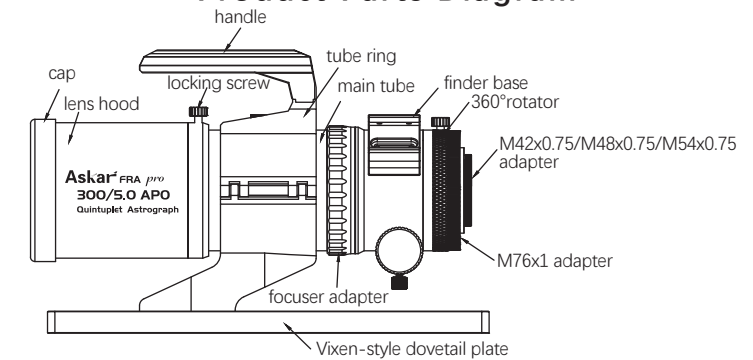

Rear-end thread:

M42×0.75 male thread

M48×0.75 male thread (built-in 2" filter thread adapter)

M54×0.75 male thread

Standard package items: a tube ring, a handle, a 300mm Vixen-style dovetail plate, a M54×0.75 adapter, a M42×0.75 adapter, a warranty, a manual

Product Size Diagram

Connection Diagram of Camera

M42、M48、M54 Adapters Diagram

Product Parts Diagram

The Locking Screw Position Diagram

Bottom locking screw

Items in FRA300 pro Packaging

a tube ring, a handle, a 300mm Vixen-style dovetail plate, a M54×0.75 adapter, a M42×0.75 adapter, a warranty, a manual