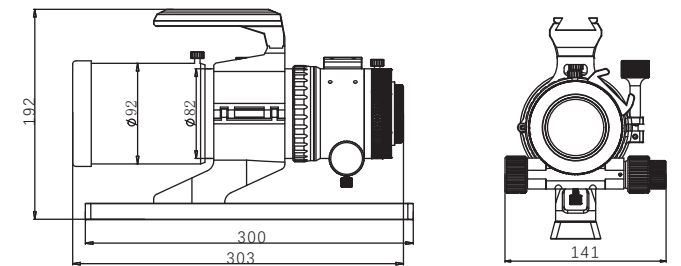

Imaging mode:

71mm (from the base of M42×0.75 male thread)

67mm (from the base of M48×0.75 male thread)

71mm (from the base of M54×0.75 male thread)

Total length: 303mm

Net weight: 2.26kg

Gross weight: 3.12kg

Rear-end thread:

M42×0.75 male thread

M48×0.75 male thread (built-in 2" filter thread adapter)

M54×0.75 male thread

Standard package items: a tube ring, a handle, a 300mm Vixen-style dovetail plate, a M54×0.75 adapter, a M42×0.75 adapter, a warranty, a manual

Product Size Diagram

Connection Diagram of Camera

M42、M48、M54 Adapters Diagram

Product Parts Diagram

The Locking Screw Position Diagram

Bottom locking screw

Items in FRA300 pro Packaging

a tube ring, a handle, a 300mm Vixen-style dovetail plate, a M54×0.75 adapter, a M42×0.75 adapter, a warranty, a manual