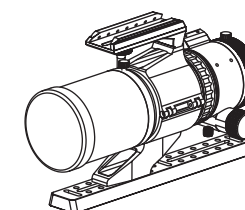

Rear-end thread:

M42×0.75 male thread

M48×0.75 male thread (built-in 2" filter thread adapter)

M54×0.75 male thread

Standard package items: a tube ring, a handle, a 300mm Vixen-style dovetail plate, a M54×0.75 adapter, a M42×0.75 adapter, a warranty, a manual

Product Size Diagram

Connection Diagram of Camera

M42、M48、M54 Adapters Diagram

Product Parts Diagram

The Locking Screw Position Diagram

Bottom locking screw

Items in FRA300 pro Packaging

a tube ring, a handle, a 300mm Vixen-style dovetail plate, a M54×0.75 adapter, a M42×0.75 adapter, a warranty, a manual