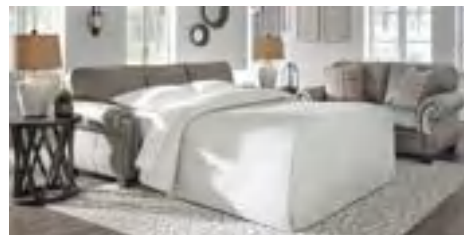

OLSBERG COLLECTION 48701

traditional look

4870139

ItemSKU	ItemDescription	Cube ft³	Size
4870114	OTTOMAN	6.68	838.2mm W x 596.9mm D x 482.6mm H
4870120	CHAIR	30.00	1117.6mm W x 965.2mm D x 965.2mm H
4870125	ROCKER RECLINER	24.04	1092.2mm W x 1016mm D x 1016mm H
4870135	LOVESEAT	49.00	1727.2mm W x 965.2mm D x 965.2mm H
4870138	SOFA	64.00	2311.4mm W x 965.2mm D x 965.2mm H
4870139	QUEEN SOFA SLEEPER	64.00	2311.4mm W x 965.2mm D x 965.2mm H