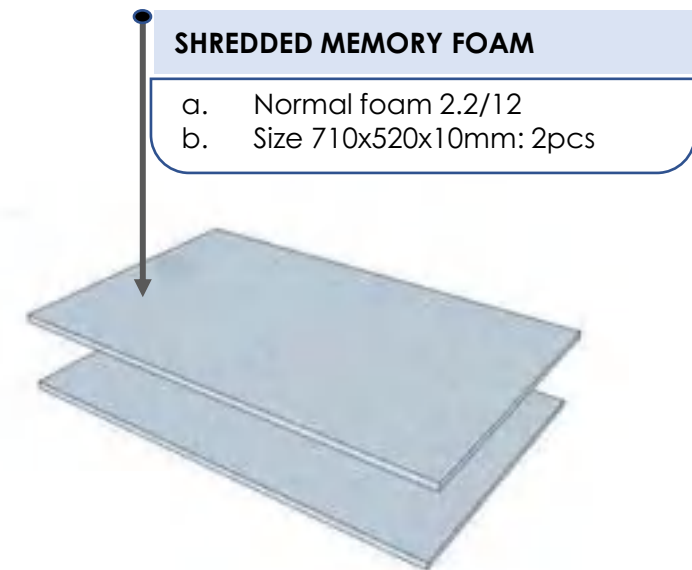

Details:

- Memory foam pillow is designed for superb sleep. Memory foam contours to your head and neck for comfortable alignment and support ,perfect for relaxing muscles.
- Pillow protector highly advised to keep pillow fresh
- Comfort level: soft
- Ideal for all sleep positions
- Cooling Knitted fabric 300gsm 55% Polyester, 45% Polyethylene
- Hidden zipper No.3

SKU	Description	Cube ft³	Dimension(mm)
M44001	Serene Rest Memory Foam Pillow (Set of 4)	0.82	450.09mm W x 709.93mm D x 165.1mm H