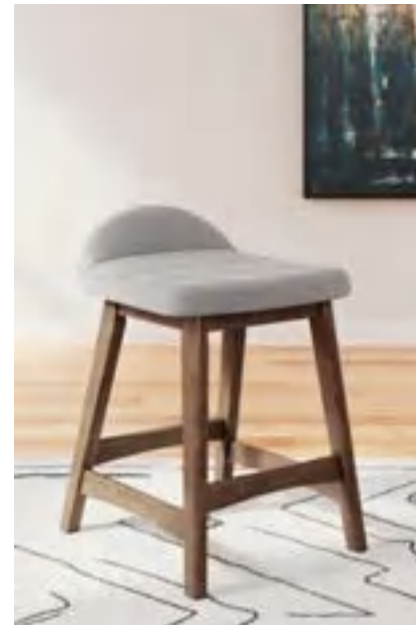

D615-124

D615-224

ItemSKU	ItemDescription	Cube ft <sup>3</sup>	Dimension(mm)
D615-124	Upholstered Barstool (2/CN)	2.24	482.6mm W x 501.65mm D x 730.25mm H
D615-13	Round Counter Height Dining Table	5.06	914.4mm W x 914.4mm D x 914.4mm H
D615-15	Round Dining Room Table	8.4	1143mm W x 1143mm D x 755.65mm H
D615-224	Upholstered Barstool (2/CN)	2.23	482.6mm W x 501.65mm D x 730.25mm H
D615-324	Upholstered Barstool (2/CN)	2.23	482.6mm W x 501.65mm D x 730.25mm H
D615-35	RECT DRM Butterfly EXT Table	7.69	914.4mm W x 1625.6mm D x 755.65mm H
D615-424	Upholstered Barstool (2/CN)	2.23	482.6mm W x 501.65mm D x 730.25mm H