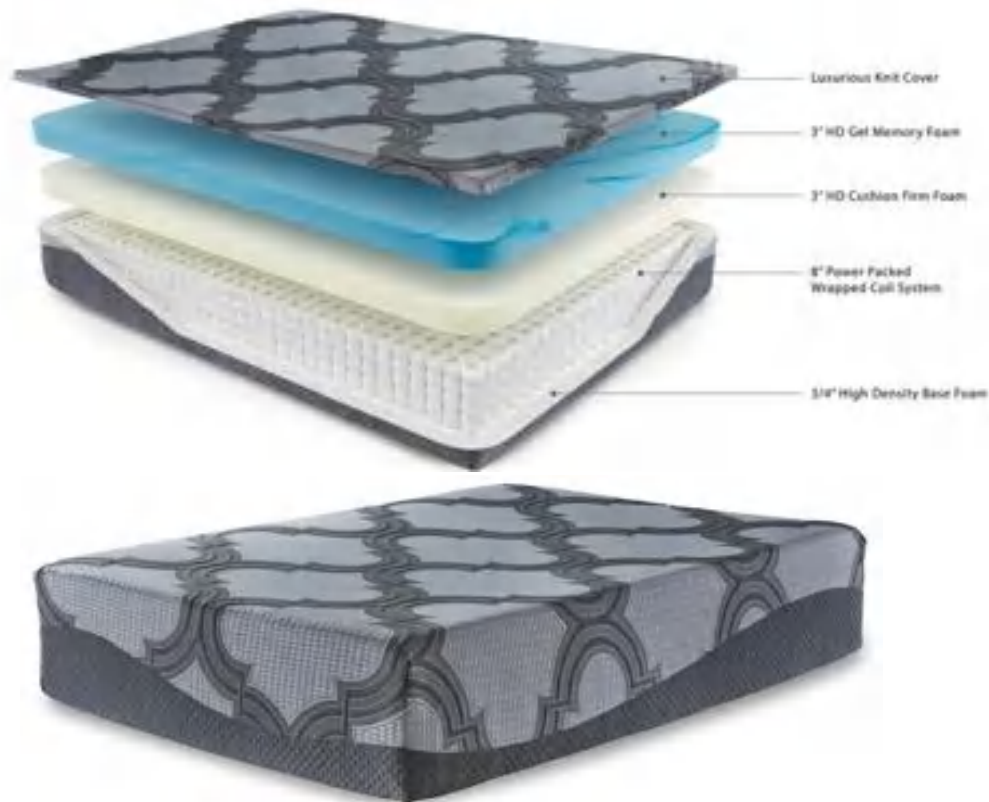

14 INCH ASHLEY HYBRID MATTRESS

TOP 6

With the Hybrid 1400 king mattress, you have endless possibilities for restful sleep. Feel the support of a truly traditional coil mattress which contours to your body for a comforting feel. High-density foam provides the firmness you love. Gel memory foam provides restorative support for your lower back. Plus, this mattress arrives in a box for quick and easy setup. Simply remove the plastic wrap and unroll. Foundation/box spring available, sold separately.

- Comfort level: plush
- 3" high-density gel memory foam lumbar support
- 3" high-density cushion plush foam
- 3/4" high-density base foam
- 8" power packed wrapped coil system
- 900 individual power packed wrapped coils
- 10-year non-prorated warranty, CertiPur-US certified, adjustable base compatible
- Foundation/box spring available, sold separately
- State recycling fee may apply
- Note: Purchasing mattress and foundation from two different brands may void warranty; check warranty for details
- Mattress ships in a box; please allow 48 hours for your mattress to fully expand after opening

ItemSKU	ItemDescription	Cube ft³	Dimension(mm)
M62931W2	QUEEN MATTRESS	7.49	1530.1mm W x 2029.97mm D x 381mm H
M62941W2	KING MATTRESS	8.28	1830.07mm W x 2029.97mm D x 381mm H