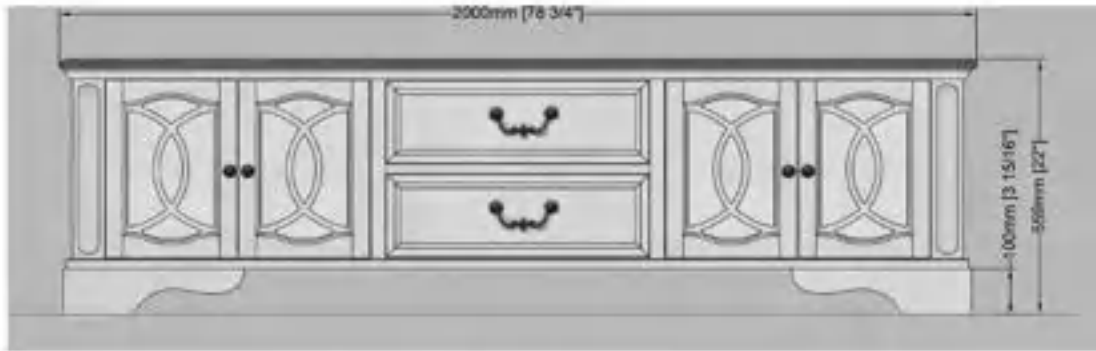

REALYN TV STAND W5743

traditional look

NEW

W5743-20