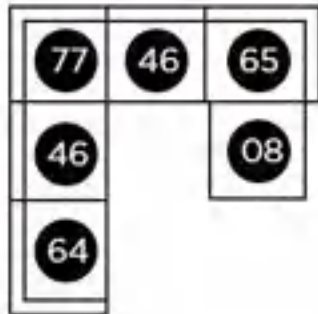

L SECTIONAL W/CHAISE