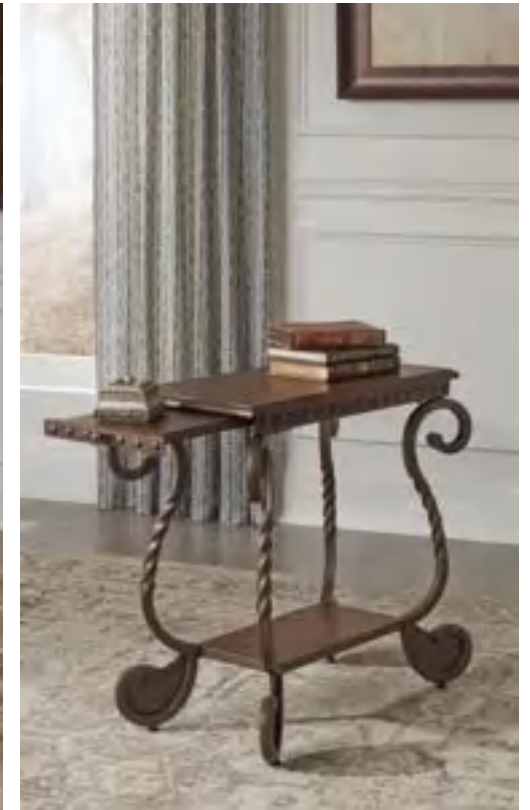

A modern living room scene featuring a dark wood TV stand with a geometric, diamond-patterned front. A large black TV is mounted on the stand. To the right, a snake plant in a white pot sits on the floor. In the background, a window with grey curtains and two framed circular artworks are visible. A leather chair is partially seen on the left.