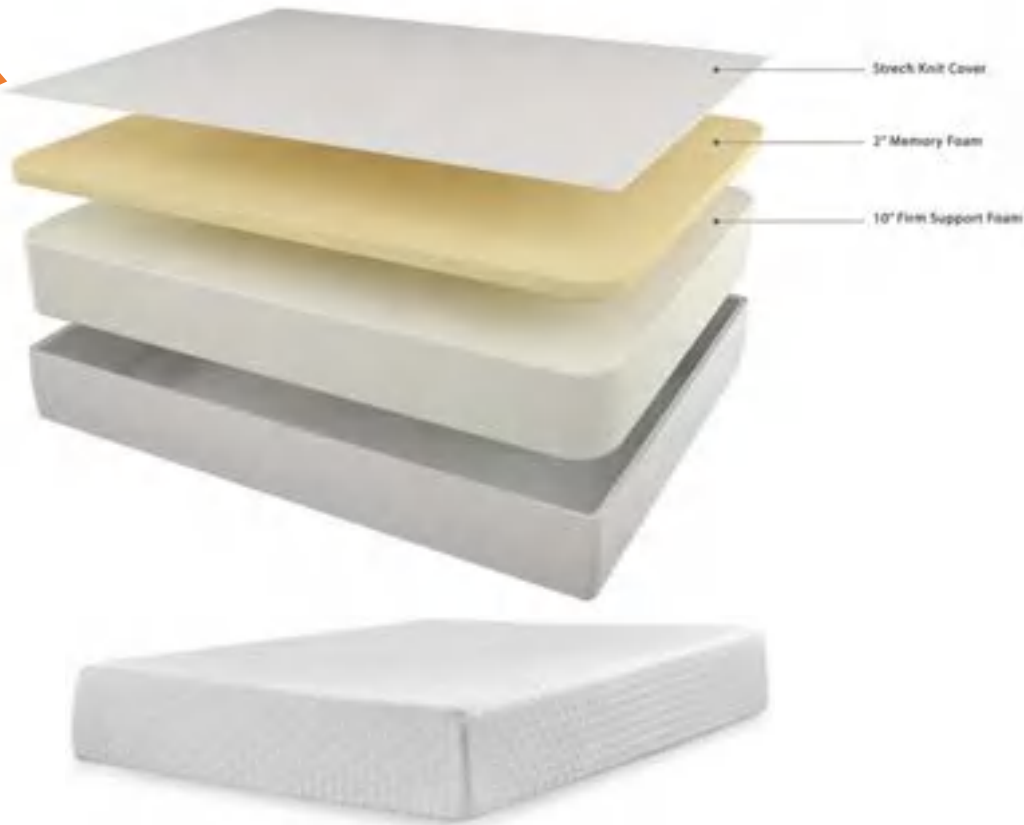

CHIME 12 INCH MEMORY FOAM MATTRESS

TOP 12

When it comes to your comfort, discover this 12-inch queen mattress. Its thick layer of memory foam contours to your body, delivering amazing support, pressure relief and comfort. The memory foam layer is supported by a super thick layer of firm support foam. This helps reduce motion transfer so you and your partner can enjoy an undisturbed sleep. This mattress arrives in a box for easy setup. Foundation/box spring available, sold separately.

- Comfort level: ultra plush
- Thick memory foam layer
- Super thick firm support foam
- Stretch knit cover
- Note: Purchasing mattress and foundation from two different brands may void warranty; see warranty for details
- 10-year non-prorated warranty
- Foundation/box spring sold separately
- Mattress ships in a box; please allow 48 hours for your mattress to fully expand after opening
- State recycling fee may apply

ItemSKU	ItemDescription	Cube ft³	Dimension(mm)
M72731W2	QUEEN MATTRESS	6.86	1530.1mm W x 2029.97mm D x 304.8mm
M72741W2	KING MATTRESS	8.68	1830.07mm W x 2029.97mm D x 304.8mm H