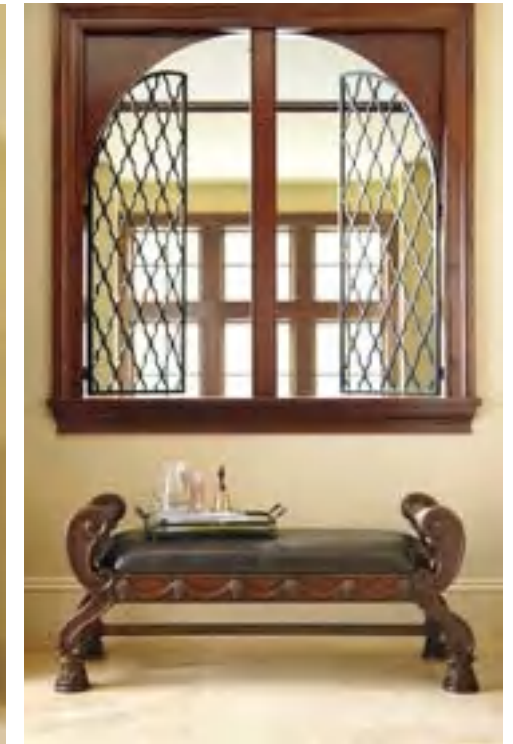

NORTH SHORE COLLECTION B553

traditional look

U Status

SKU	Description	Cube ft³	Dimension(mm)
B553-09	Bench	11.82	1371.6mm W x 520.7mm D x 596.9mm H
B553-131	Dresser	43.61	1879.6mm W x 508mm D x 993.78mm H
B553-193	Nightstand	20.31	908.05mm W x 501.65mm D x 850.9mm H
B553-36	Mirror	11.78	1250.95mm W x 114.3mm D x 1317.63mm H
B553-46	Chest	35.38	1136.65mm W x 482.6mm D x 1377.95mm H