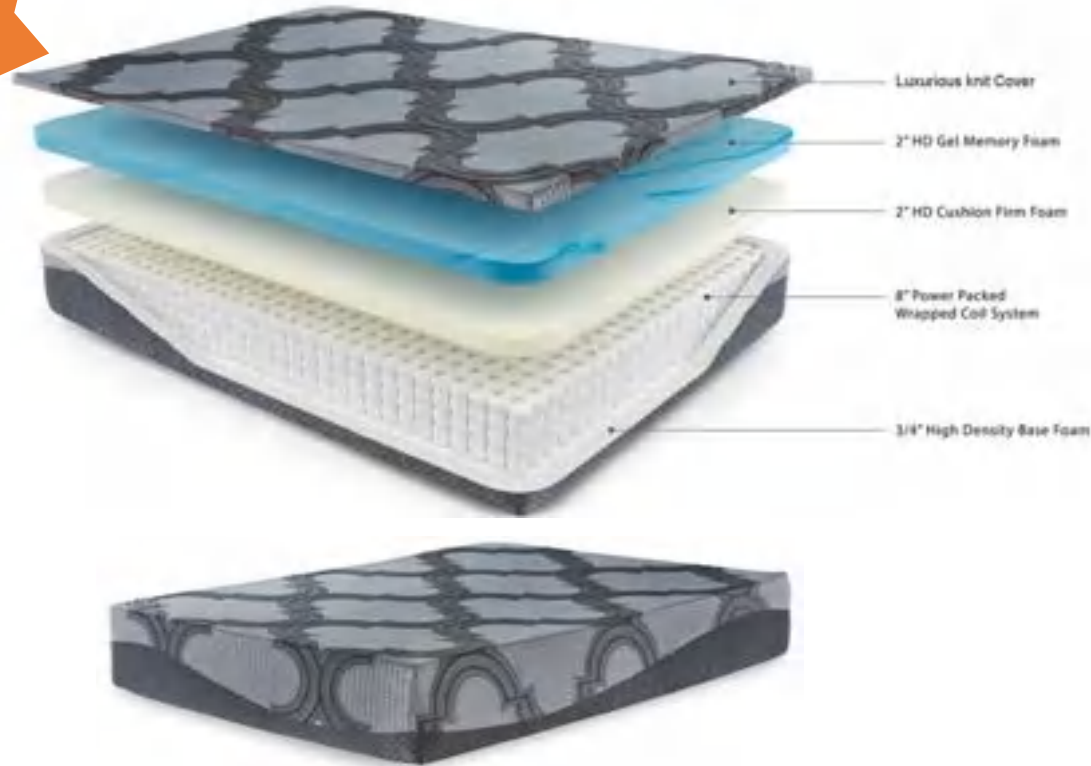

12 INCH ASHLEY HYBRID MATTRESS

TOP 1

With the Hybrid 1200 queen mattress, you have endless possibilities for restful sleep. Feel the support of a truly traditional coil mattress which contours to your body for a comforting feel. High-density foam provides the firmness you love. Gel memory foam provides restorative support for your lower back. Plus, this mattress arrives in a box for quick and easy setup. Simply remove the plastic wrap and unroll. Foundation/box spring available, sold separately.

- Comfort level: firm
- 2" high-density gel memory foam lumbar support
- 2" high-density cushion firm foam
- 0.75" high-density base foam
- 8" power packed wrapped coil system
- 680 individual power packed wrapped coils
- 10-year non-prorated warranty, CertiPur-US certified, adjustable base compatible
- Foundation/box spring available, sold separately
- State recycling fee may apply
- Mattress ships in a box; please allow 48 hours for your mattress to fully expand after opening
- Note: Purchasing mattress and foundation from two different brands may void warranty; check warranty for details

ItemSKU	ItemDescription	Cube ft³	Dimension(mm)
M62831W2	Queen Mattress	7.49	1530.1mm W x 2029.97mm D x 330.2mm H
M62841W2	King Mattress	8.28	1830.07mm W x 2029.97mm D x 330.2mm H