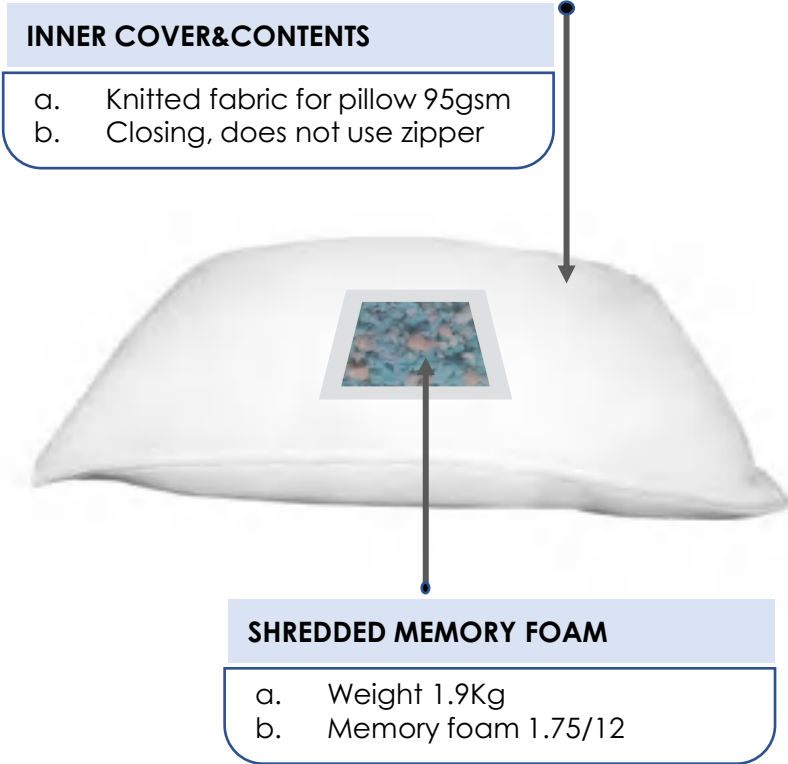

Details:

- Memory foam pillow is designed for superb sleep. Memory foam contours to your head and neck for comfortable alignment and support ,perfect for relaxing muscles.
- Pillow protector highly advised to keep pillow fresh
- Comfort level: soft
- Ideal for all sleep positions
- Cooling Knitted fabric 300gsm 55% Polyester, 45% Polyethylene
- Hidden zipper No.3

SKU	Description	Cube ft³	Dimension(mm)
M44001	Serene Rest Memory Foam Pillow (Set of 4)	0.82	450.09mm W x 709.93mm D x 165.1mm H