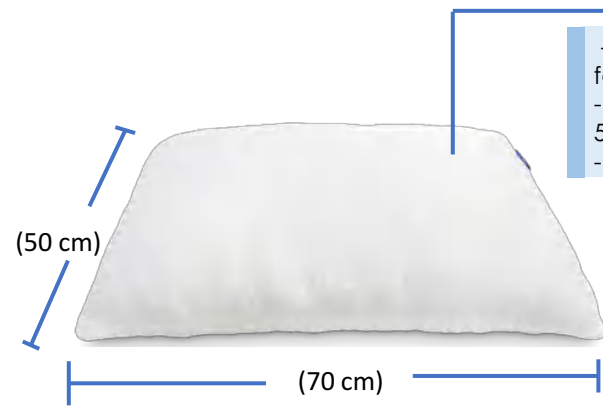

OUTER COVER FABRIC:

- Cooling and soft, comfortable for all sleeping position.
- Cooling Knitted fabric 300gsm
- 55% Polyester, 45% Polyethylene
- Hidden zipper No.3 white color

Dimension: 70x50x12 cm

Shredded Memory foam
Max size 20mm