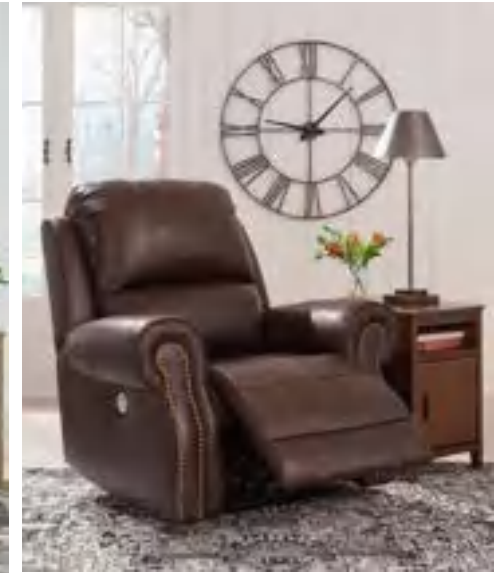

Descriptions:

- One-touch power control with adjustable positions and zero-draw USB port
- Zero-draw technology only consumes power when the USB receptacle is in use
- Zero-gravity mechanism allows optimum reclining comfort with infinite reclining positions at the touch
- Corner-blocked frame with metal reinforced seat
- Attached cushions
- High-resiliency foam cushions wrapped in thick poly fiber
- Combination leather/faux leather upholstery provides the look and feel of real leather at a fraction of the cost
- Genuine leather typically covers inside areas such as the back, seat and arm cushions; skillfully matched faux leather covers the remaining areas
- Due to its natural origin, real leather can show individual characteristics such as healed scars, growth marks, grain variation and shade variation
- Natural variations make each hide unique and do not detract from the wearing qualities of leather
- Extended ottoman for enhanced comfort
- Power cord included; UL Listed

SKU	Description	Cube ft³	Dimension(mm)
U9021306	ZERO WALL POWER RECLINER	26.14	1092.2mm W x 1041.4mm D x 1092.2mm H
U9021406	ZERO WALL POWER RECLINER	26.14	1092.2mm W x 1041.4mm D x 1092.2mm H