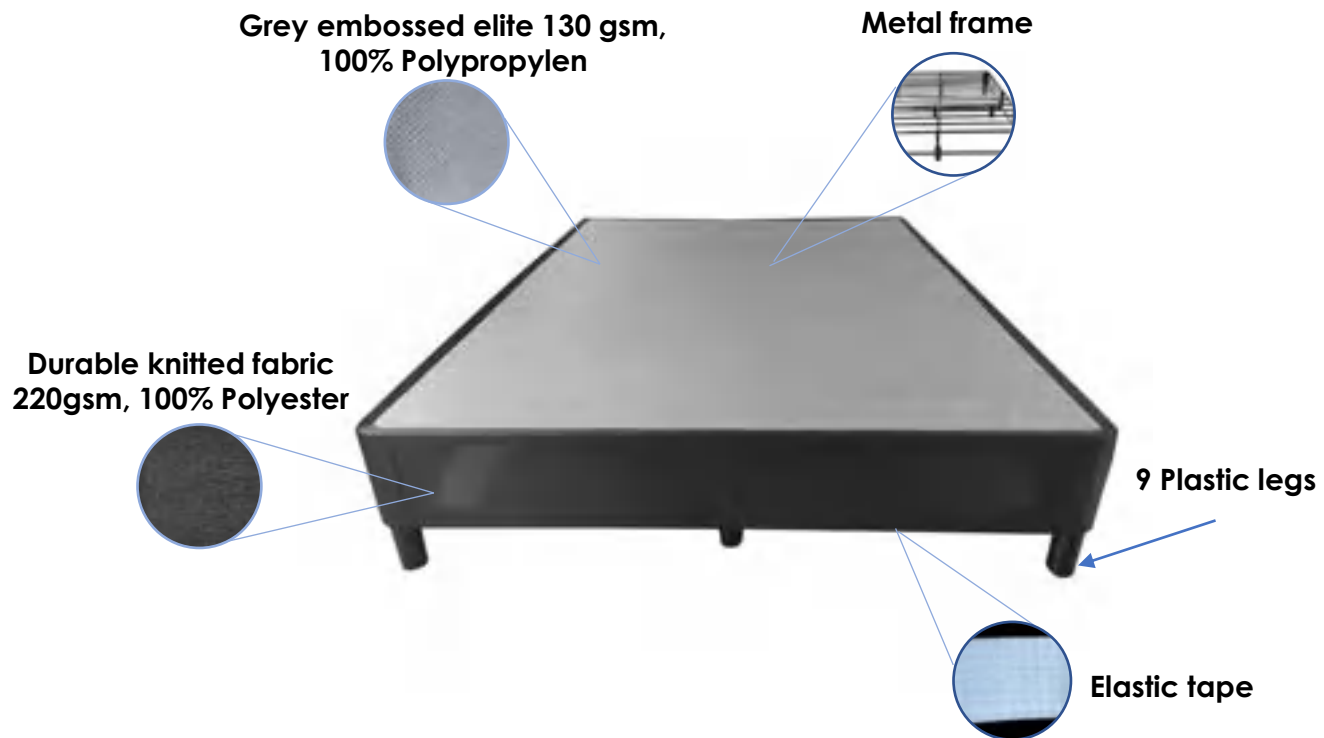

FOUNDATION M60X

NEW

Details:

- Constructed of sturdy metal instead of wood for greater durability and longevity
- Ready-to-assemble metal foundation
- Removable fabric cover
- Rounded corners for safety
- All parts are packed into one compact box
- Elastically band for a secure fit
- Overall height 14"

SKU	Description	Cube ft³	Dimension(mm)
M60X32US	Sleep Loft Queen Foundation	2.51	1511.3mm W x 2006.6mm D x 355.6mm H
M60X42US	Sleep Loft King Foundation	3.16	1917.7mm W x 2006.6mm D x 355.6mm H
M60X42W2	Sleep Loft King Foundation	3.02	1828.8mm W x 2032mm D x 355.6mm H