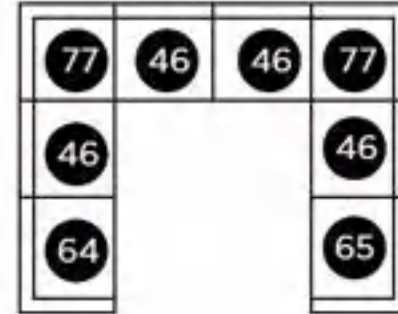

U SECTIONAL