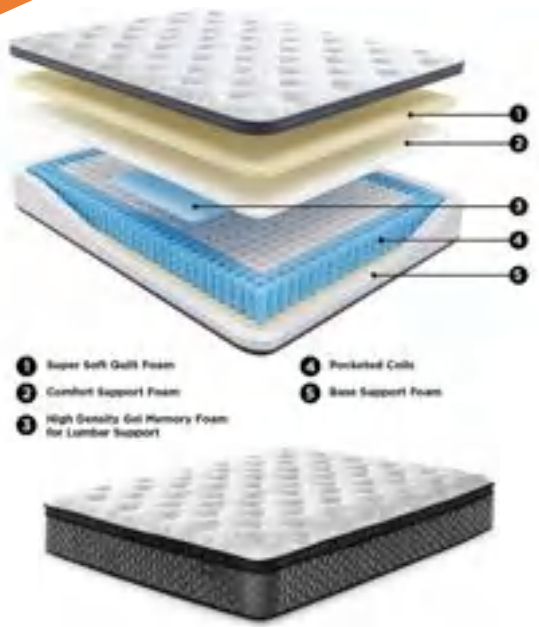

POCKETED HYBRID M590

TOP 9

Enjoy endless possibilities for restful sleep with this hybrid innerspring mattress. You get the best of both worlds: the pressure relief of cooling gel-infused memory foam, coupled with body-contouring pocketed coils for superior support. Rest assured that high-density quilt foam provides the comforting feel you love. Plus, this mattress arrives in a box for quick, easy setup. Just cut away the plastic wrap and unroll it. Foundation/box spring available, sold separately.

- Comfort level: medium
- 12" profile height
- High-density super soft quilt foam
- Flame-retardant polyester comfort fiber
- High-density gel memory foam lumbar support
- 1" upholstery grade comfort support foam
- 2 perimeter rows of 9" 13-gauge pocketed coils for edge-to-edge support
- Adjustable base compatible
- 10-year non-prorated warranty
- Note: Purchasing mattress and foundation from two different brands may void warranty; check warranty for details
- Foundation/box spring sold separately
- State recycling fee may apply
- Mattress ships in a box; please allow 48 hours for your mattress to fully expand after opening

SKU	Description	Cube ft³	Dimension(mm)
M59041W2	King Mattress	7.82	1830mm W X 2030mm D X 304mm H
M59031W2	Queen Mattress	6.45	1530mmW X 2030mmD X 304mmH
M59041US	King Mattress	8.44	1905mmW X 2006mmD X 304mmH
M59031US	Queen Mattress	6.86	1498mmW X 2006mmD X 304mmH