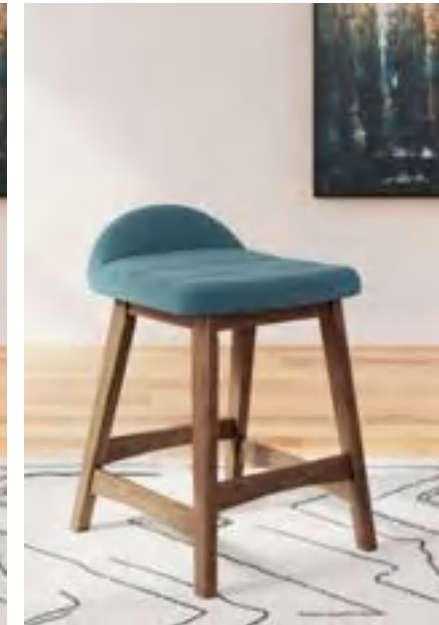

D615-124

D615-224

ItemSKU	ItemDescription	Cube ft <sup>3</sup>	Dimension(mm)
D615-124	Upholstered Barstool (2/CN)	2.24	482.6mm W x 501.65mm D x 730.25mm H
D615-13	Round Counter Height Dining Table	5.06	914.4mm W x 914.4mm D x 914.4mm H
D615-15	Round Dining Room Table	8.4	1143mm W x 1143mm D x 755.65mm H
D615-224	Upholstered Barstool (2/CN)	2.23	482.6mm W x 501.65mm D x 730.25mm H
D615-324	Upholstered Barstool (2/CN)	2.23	482.6mm W x 501.65mm D x 730.25mm H
D615-35	RECT DRM Butterfly EXT Table	7.69	914.4mm W x 1625.6mm D x 755.65mm H
D615-424	Upholstered Barstool (2/CN)	2.23	482.6mm W x 501.65mm D x 730.25mm H