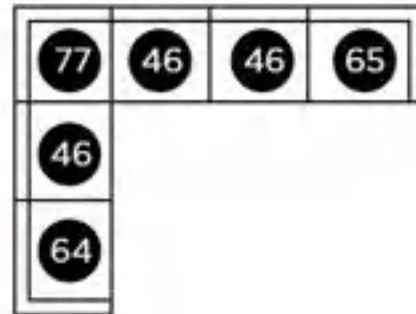

L SECTIONAL