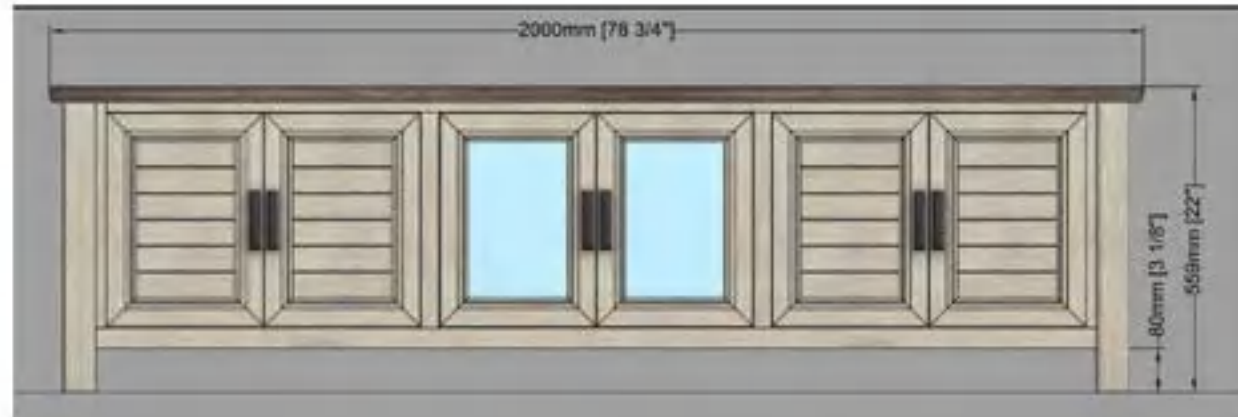

BOLANBURG TV STAND W5637

american classics look

NEW

W5637-20