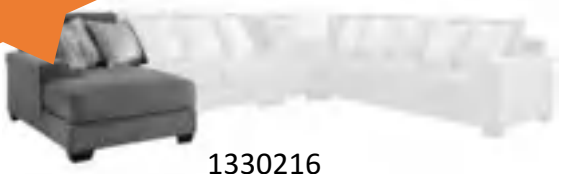

CASTANO COLLECTION 13302

traditional look

TOP 18

1330216