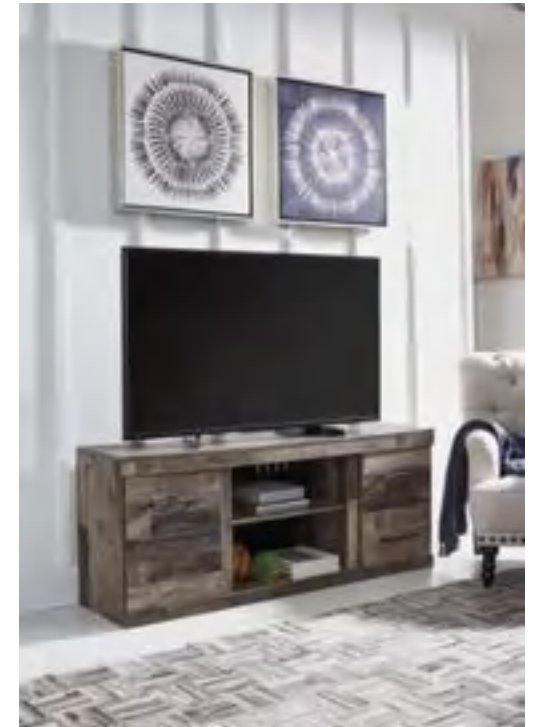

ItemSKU	ItemDescription	Cube ft³	Dimension(mm)
EW0200-124	Pier	2.11	435mm W x 302mm D x 1828mm H
EW0200-268	60" TV Stand	3.69	1524mm W x 376mm D x 618mm H