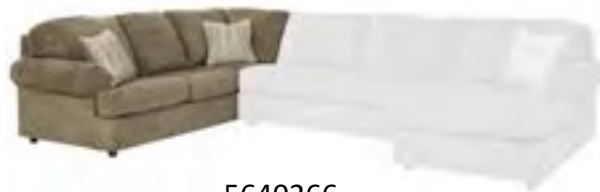

HOYLAKE COLLECTION 56402

Promo

5640266

ItemSKU	ItemDescription	Cube ft³	Size
5640217	RAF CORNER CHAISE	47.00	1016mm W x 1549.4mm D x 889mm H
5640234	ARMLESS LOVESEAT	46.00	1651mm W x 965.2mm D x 889mm H
5640266	LAF SOFA	66.00	2413mm W x 965.2mm D x 889mm H