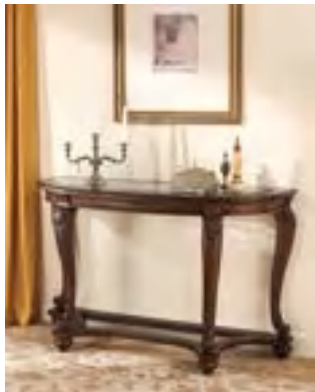

NORCASTLE COFFEE TABLE T499

traditional look

TOP 4

T499-4

ItemSKU	ItemDescription	Cube ft³	Dimension(mm)
T499-0	OVAL COCKTAIL TABLE	8.72	1219.2mm W x 869.95mm D x 508mm H
T499-4	SOFA TABLE	8.80	1216.15mm W x 485.9mm D x 755.65mm H
T499-6	ROUND END TABLE	5.45	711.2mm W x 711.2mm D x 654.05mm H