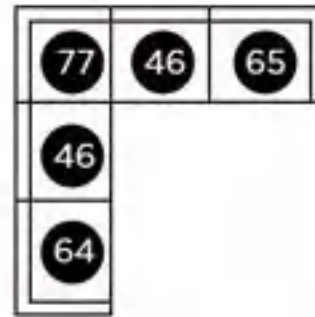

L SECTIONAL