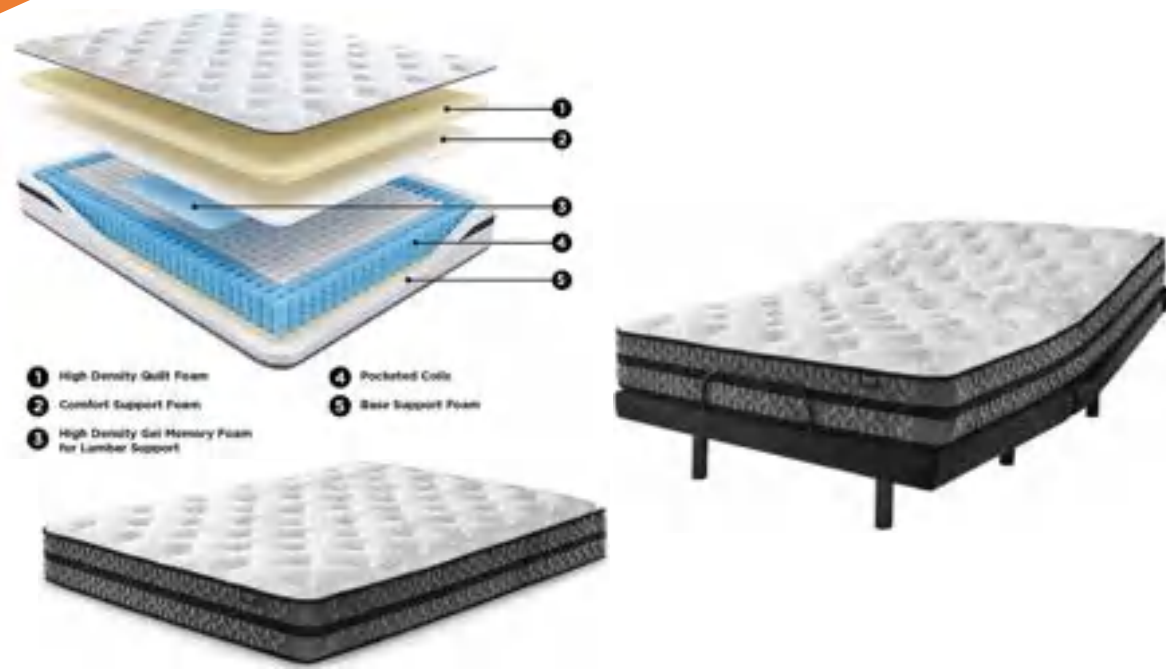

POCKETED HYBRID M589

TOP 11

Enjoy endless possibilities for restful sleep with this hybrid innerspring mattress. You get the best of both worlds: the pressure relief of cooling gel-infused memory foam, coupled with body-contouring pocketed coils for superior support. Rest assured that high-density quilt foam provides the comforting feel you love. Plus, this mattress arrives in a box for quick, easy setup. Just cut away the plastic wrap and unroll it. Foundation/box spring available, sold separately.

- Comfort level: medium
- 10" profile height
- High-density quilt foam
- High-density gel memory foam lumbar support
- Individual power packed wrapped coils
- 2 perimeter rows of 9" 13-gauge pocketed coils for edge-to-edge support
- Flame-retardant polyester comfort fiber
- Adjustable base compatible
- 10-year non-prorated warranty
- Note: Purchasing mattress and foundation from two different brands may void warranty; check warranty for details
- Foundation/box spring sold separately
- State recycling fee may apply
- Mattress ships in a box; please allow 48 hours for your mattress to fully expand after opening

SKU	Description	Cube ft³	Dimension(mm)
M58941W2	King Mattress	7.82	1830mm W X 2030mm D X 254mm H
M58931W2	Queen Mattress	6.45	1530mm W X 2030mm D X 254mm H
M58941US	King Mattress	8.44	1905mm W X 2006mm D X 254mm H
M58931US	Queen Mattress	6.86	1498mm W X 2006mm D X 254mm H
M58911US	Twin Mattress	4.64	939mm W X 1879mm D X 254mm H