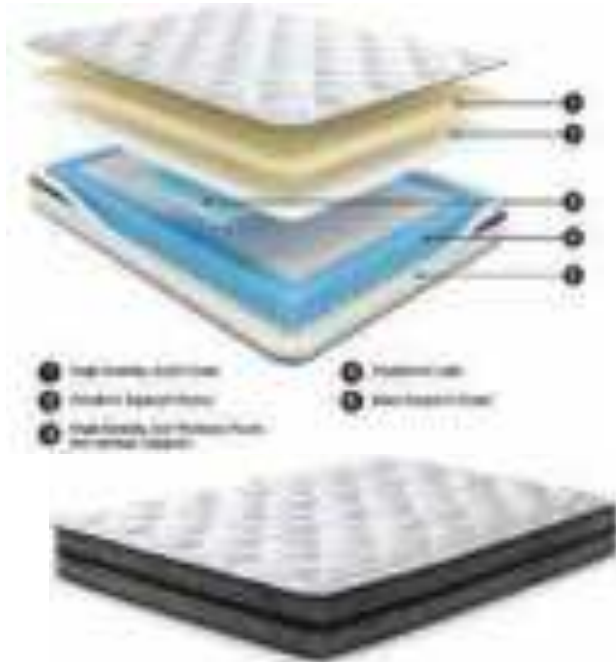

10" POCKETED HYBRID M589

ASHLEY SLEEP

Enjoy endless possibilities for restful sleep with this hybrid innerspring mattress. You get the best of both worlds: the pressure relief of cooling gel-infused memory foam, coupled with body-contouring pocketed coils for superior support. Rest assured that high-density quilt foam provides the comforting feel you love. Plus, this mattress arrives in a box for quick, easy setup. Just cut away the plastic wrap and unroll it. Foundation/box spring available, sold separately.

- Comfort level: medium
- 10" profile height
- High-density quilt foam
- High-density gel memory foam lumbar support
- Individual power packed wrapped coils
- 2 perimeter rows of 9" 13-gauge pocketed coils for edge-to-edge support
- Flame-retardant polyester comfort fiber
- Adjustable base compatible
- 10-year non-prorated warranty
- Note: Purchasing mattress and foundation from two different brands may void warranty; check warranty for details
- Foundation/box spring sold separately
- State recycling fee may apply
- Mattress ships in a box; please allow 48 hours for your mattress to fully expand after opening

SKU	Description	Cube ft³	Dimension(mm)
NEW M58921US	Full Mattress	5.77	1320.8mm W x 1879.6mm D x 254mm H
M58941W2	King Mattress	7.82	1830mm W X 2030mm D X 254mm H
M58931W2	Queen Mattress	6.45	1530mm W X 2030mm D X 254mm H
M58941US	King Mattress	8.44	1905mm W X 2006mm D X 254mm H
M58931US	Queen Mattress	6.86	1498mm W X 2006mm D X 254mm H
M58911US	Twin Mattress	4.64	939mm W X 1879mm D X 254mm H