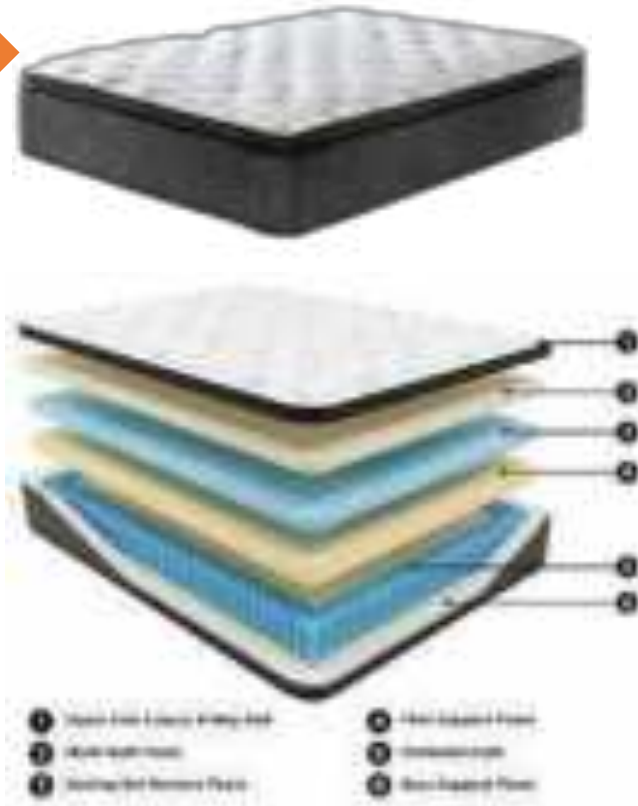

16 " ULTRA LUXURY ET WITH MEMORY FOAM M572

NEW

Enjoy endless possibilities for restful sleep on this Euro top mattress with hyper-cool technology. You get the best of both worlds with this hybrid innerspring mattress: the pressure relief of cooling gel-infused memory foam, coupled with body contouring pocketed coils for superior support. Rest assured that high-density quilt foam provides the comforting feel you love. Plus, this mattress arrives in a box for quick, easy setup. Just cut away the plastic wrap and unroll it. Foundation/box spring available, sold separately.

- Comfort level: plush
- Luxury loft fiber
- 2" plush quilt foam; 2" cooling gel memory foam; 3" cushion firm support foam; 1" base support foam
- Pocketed coils
- Hyper cool luxury 4-way knit cover
- Flame-retardant polyester comfort fiber
- Adjustable base compatible
- 10-year non-prorated warranty
- Note: Purchasing mattress and foundation from two different brands can void warranty; check warranty for details
- Warranty void if outer cover is unzipped any amount and/or removed
- Foundation/box spring sold separately
- State recycling fee may apply
- Mattress conveniently arrives in a box (compressed, rolled and plastic wrapped); please allow at least 48 hours for full expansion

SKU	Description	Cube ft³	Dimension(mm)
M57231W2	QUEEN MATTRESS	9.45	1530.1mm W x 2030mm D x 412.75mm H
M57241US	KING MATTRESS	11.54	1905mm W x 2006.6mm D x 412.75mm H
M57241W2	KING MATTRESS	11.26	1830.07mm W x 2030mm D x 412.75mm H