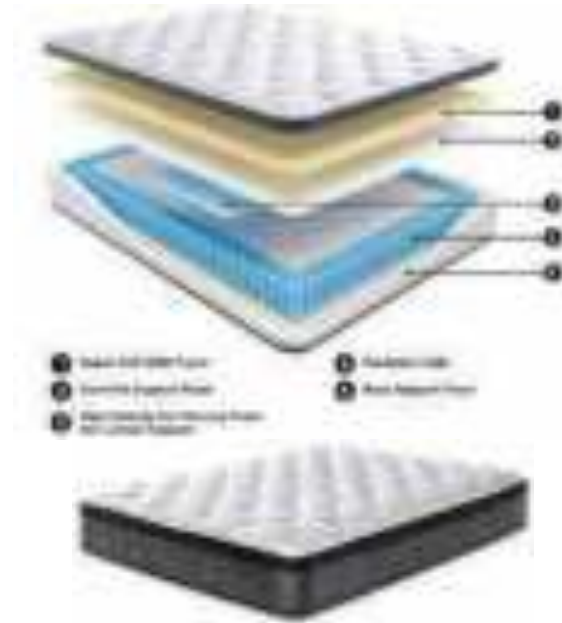

12" POCKETED HYBRID M590

ASHLEY SLEEP

Enjoy endless possibilities for restful sleep with this hybrid innerspring mattress. You get the best of both worlds: the pressure relief of cooling gel-infused memory foam, coupled with body-contouring pocketed coils for superior support. Rest assured that high-density quilt foam provides the comforting feel you love. Plus, this mattress arrives in a box for quick, easy setup. Just cut away the plastic wrap and unroll it. Foundation/box spring available, sold separately.

- Comfort level: medium
- 12" profile height
- High-density super soft quilt foam
- Flame-retardant polyester comfort fiber
- High-density gel memory foam lumbar support
- 1" upholstery grade comfort support foam
- 2 perimeter rows of 9" 13-gauge pocketed coils for edge-to-edge support
- Adjustable base compatible
- 10-year non-prorated warranty
- Note: Purchasing mattress and foundation from two different brands may void warranty; check warranty for details
- Foundation/box spring sold separately
- State recycling fee may apply
- Mattress ships in a box; please allow 48 hours for your mattress to fully expand after opening

SKU	Description	Cube ft³	Dimension(mm)
M59041W2	King Mattress	7.82	1830mm W X 2030mm D X 304mm H
M59031W2	Queen Mattress	6.45	1530mmW X 2030mmD X 304mmH
M59041US	King Mattress	8.44	1905mmW X 2006mmD X 304mmH
M59031US	Queen Mattress	6.86	1498mmW X 2006mmD X 304mmH