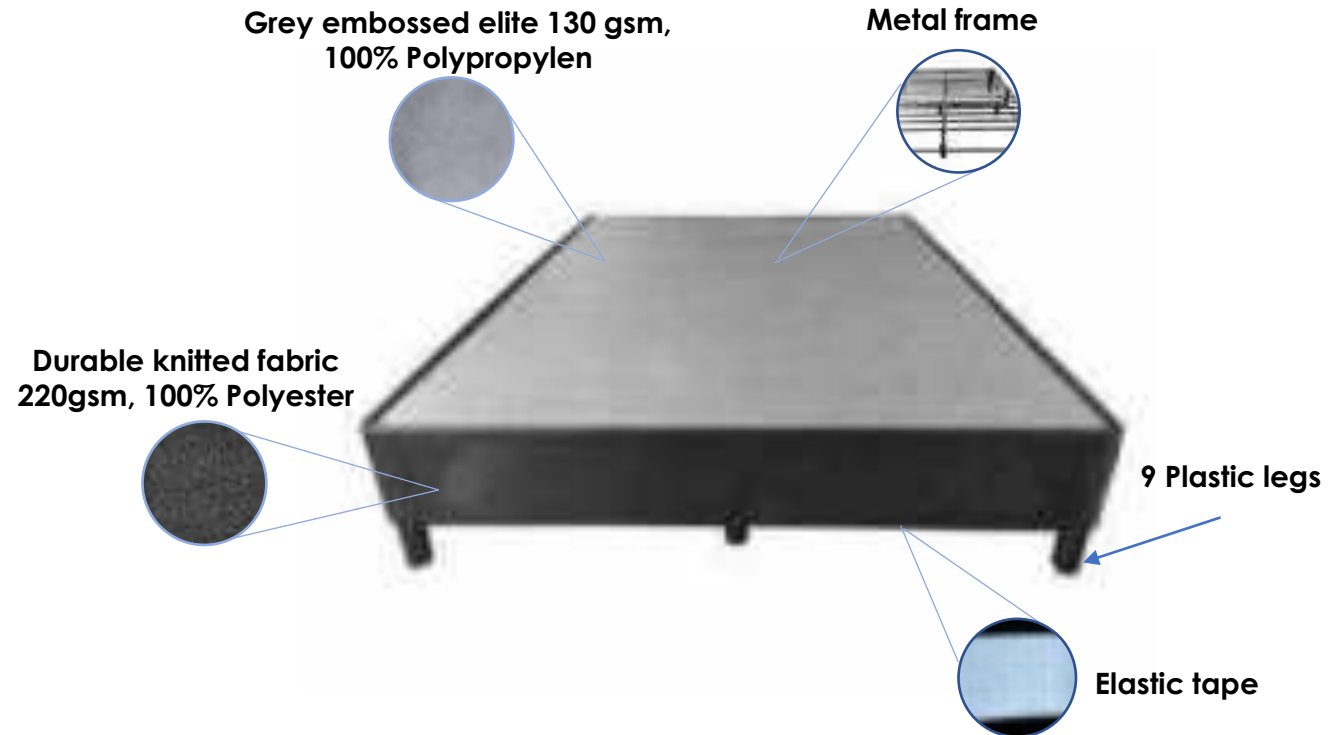

FOUNDATION M60X

Details :

- Constructed of sturdy metal instead of wood for greater durability and longevity
- Ready-to-assemble metal foundation
- Removable fabric cover
- Rounded corners for safety
- All parts are packed into one compact box
- Elastically band for a secure fit
- Overall height 14"

SKU	Description	Cube ft³	Dimension(mm)
M60X32US	Sleep Loft Queen Foundation	2.51	1511.3mm W x 2006.6mm D x 355.6mm H
M60X42US	Sleep Loft King Foundation	3.16	1917.7mm W x 2006.6mm D x 355.6mm H
M60X42W2	Sleep Loft King Foundation	3.02	1828.8mm W x 2032mm D x 355.6mm H