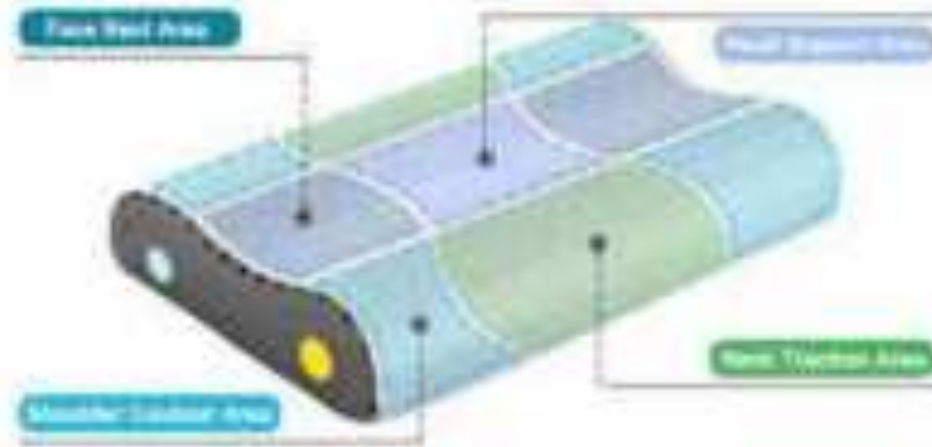

PILLOW M44004

M44004

Two types of comfort

The cervical pillow adapts to the way you sleep as it has a special shape which follows the contours of your head and neck.

Washable outer pillowslip

Hidden zipper