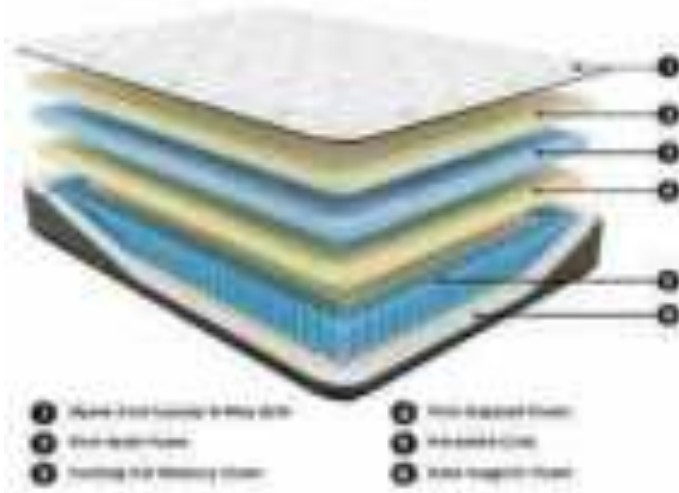

14 " LUXURY FIRM TIGHT TOP WITH MEMORY FOAM M571

NEW

Enjoy endless possibilities for restful sleep on the Ultra Luxury firm mattress with hyper-cool technology. You get the best of both worlds with this hybrid innerspring mattress: the pressure relief of cooling gel-infused memory foam, coupled with body contouring pocketed coils for superior support. Rest assured that high-density quilt foam provides the comforting feel you love. Plus, this mattress arrives in a box for quick, easy setup. Just cut away the plastic wrap and unroll it. Foundation/box spring available, sold separately.

- Comfort level: firm
- Luxury loft fiber
- 2" firm quilt foam; 2" cooling gel memory foam; 2" firm support foam; 1" base support foam
- Pocketed coils
- Hyper cool luxury 4-way knit cover
- Flame-retardant polyester comfort fiber
- Adjustable base compatible
- 10-year non-prorated warranty
- Note: Purchasing mattress and foundation from two different brands can void warranty; check warranty for details
- Warranty void if outer cover is unzipped any amount and/or removed
- Foundation/box spring sold separately
- State recycling fee may apply
- Mattress conveniently arrives in a box (compressed, rolled and plastic wrapped); please allow at least 48 hours for full expansion

SKU	Description	Cube ft³	Dimension(mm)
M57131W2	QUEEN MATTRESS	7.49	1530.1mm W x 2030mm D x 355.6mm H
M57141US	KING MATTRESS	9.19	1905mm W x 2006.6mm D x 355.6mm H
M57141W2	KING MATTRESS	9.19	1830.07mm W x 2030mm D x 355.6mm H