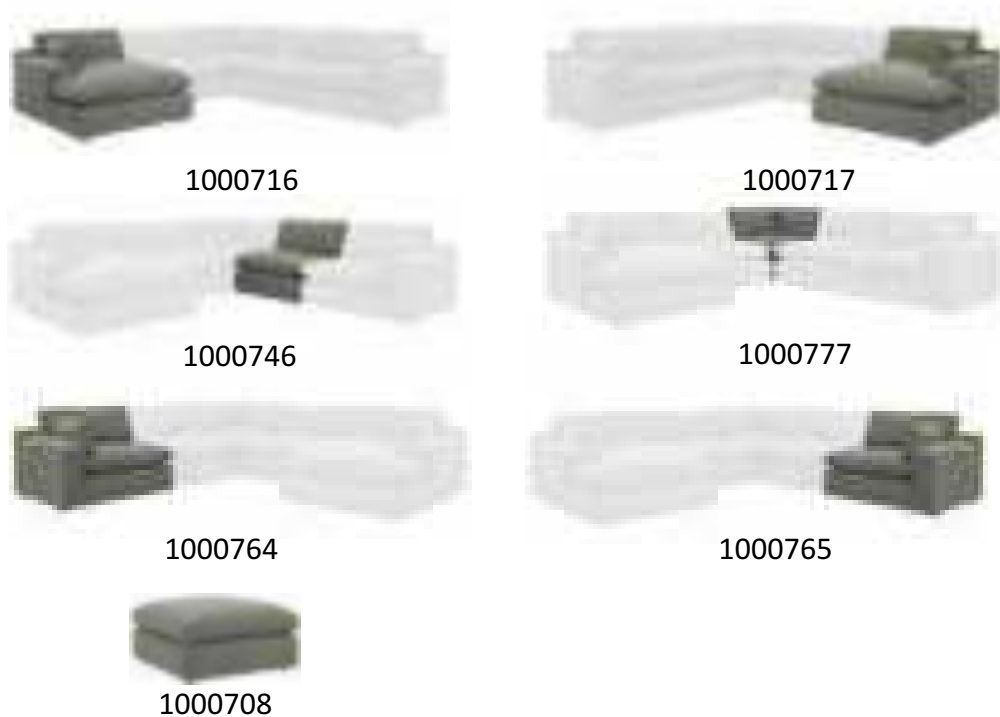

ELYZA COLLECTION 10007

millennium look

Descriptions:

- "Left-arm" and "right-arm" describe the position of the arm when you face the piece
- Pieces can float anywhere; sides are finished (with no connectors)
- Corner-blocked frame
- Loose reversible cushions
- Seat cushions with feather-fiber blend encasing a foam core
- Feather/fiber blend back cushions and bolster pillows
- Polyester upholstery
- Non-skid legs
- Platform foundation system resists sagging 3x better than spring system after 20,000 testing cycles by providing more even support
- Smooth platform foundation maintains tight, wrinkle-free look without dips or sags that can occur over time with sinuous spring foundations

Item SKU	Item Description	Cube ft³	Dimension(mm)
1000708	Oversized Accent Ottoman	17.50	1066.8mm W x 1066.8mm D x 508mm H
1000716	Left Corner Chaise	39.00	1295.4mm W x 1727.2mm D x 914.4mm H
1000717	Raf Corner Chaise	39.00	1295.4mm W x 1727.2mm D x 914.4mm
1000746	Armless Chair	29.00	1066.8mm W x 1066.8mm D x 914.4mm H
1000764	Left Corner Chair	38.00	1295.4mm W x 1066.8mm D x 914.4mm H
1000765	Raf Corner Chair	38.00	1295.4mm W x 1066.8mm D x 914.4mm H
1000777	Wedge	31.00	1041.4mm W x 1066.8mm D x 914.4mm H
1000799	Plug USB Option	0.02	203.2mm W x 101.6mm D x 50.8mm H