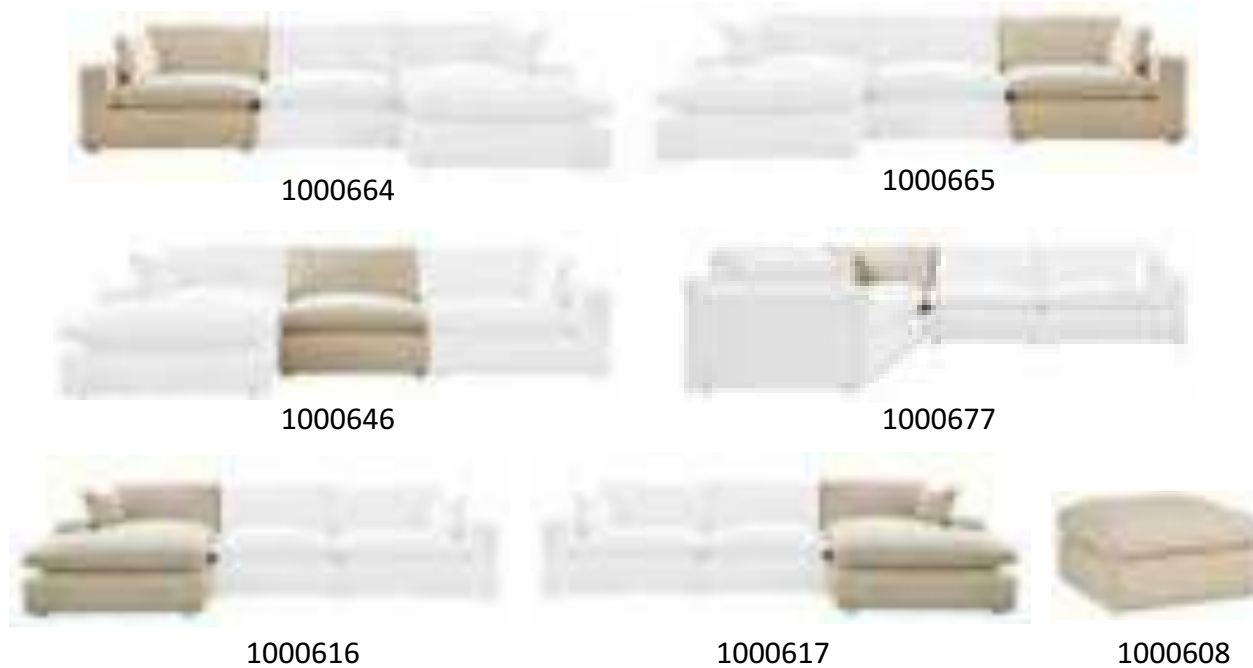

ELYZA COLLECTION 10006

millennium look

Descriptions:

- "Left-arm" and "right-arm" describe the position of the arm when you face the piece
- Pieces can float anywhere; sides are finished (with no connectors)
- Corner-blocked frame
- Loose reversible cushions
- Seat cushions with feather-fiber blend encasing a foam core
- Feather/fiber blend back cushions and bolster pillows
- Polyester upholstery
- Non-skid legs
- Platform foundation system resists sagging 3x better than spring system after 20,000 testing cycles by providing more even support
- Smooth platform foundation maintains tight, wrinkle-free look without dips or sags that can occur over time with sinuous spring foundations

Item SKU	Item Description	Cube ft³	Dimension(mm)
1000608	OVERSIZED ACCENT OTTOMAN	172	1066.8mm W x 1066.8mm D x 508mm H
1000616	LAF CORNER CHAISE	247	1270mm W x 1651mm D x 889mm H
1000617	RAF CORNER CHAISE	247	1270mm W x 1651mm D x 889mm H
1000646	ARMLESS CHAIR	174	1016mm W x 1041.4mm D x 889mm H
1000664	LAF CORNER CHAIR	189	1270mm W x 1041.4mm D x 889mm H
1000665	RAF CORNER CHAIR	189	1270mm W x 1041.4mm D x 889mm H
1000677	WEDGE	210	1041.4mm W x 1041.4mm D x 889mm H