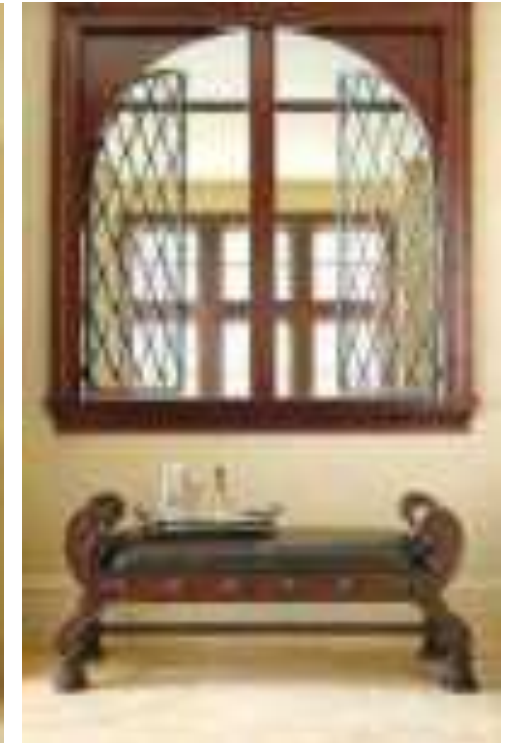

NORTH SHORE COLLECTION B553

traditional look 

U Status

B553-193

B553-131

B553-36/46

| SKU | Description | Cube ft ³ | Dimension(mm) |
|----------|-------------|----------------------|---------------------------------------|
| B553-131 | Dresser | 43.61 | 1879.6mm W x 508mm D x 993.78mm H |
| B553-193 | Nightstand | 20.31 | 908.05mm W x 501.65mm D x 850.9mm H |
| B553-36 | Mirror | 11.78 | 1250.95mm W x 114.3mm D x 1317.63mm H |
| B553-46 | Chest | 35.38 | 1136.65mm W x 482.6mm D x 1377.95mm H |