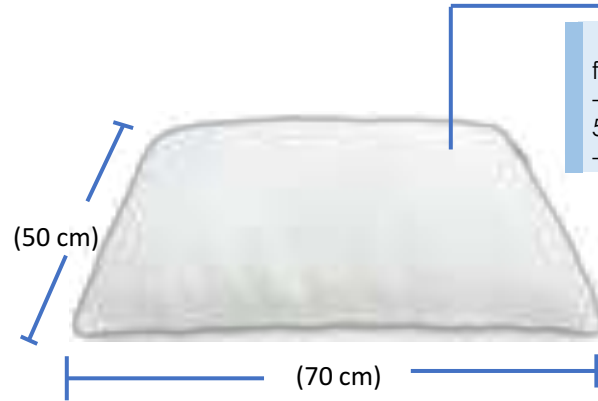

OUTER COVER FABRIC:

- Cooling and soft, comfortable for all sleeping position.
- Cooling Knitted fabric 300gsm
- 55% Polyester, 45% Polyethylene
- Hidden zipper No.3 white color

Dimension: 70x50x12 cm

Shredded Memory foam
Max Dimension(mm) 20mm