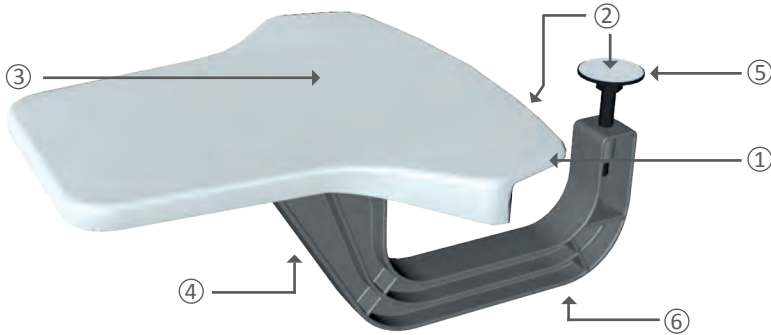

UNIVERSAL ARM REST

Posture correction for all types of tables

FEATURES

Universal armrest compatible with standard tabletops, round tabletops and tabletops with aprons.

- ① Nearly seamless fit to table surface – only 5 mm
- ② Skid-resistant = stability
- ③ Smooth surface = easy cleaning
- ④ Three positions (right/center/left) = suitable for wheelchairs
- ⑤ Adjustable arm clamp = compatible with tabletops up to 40mm
- ⑥ Removable arm= foldable/portable