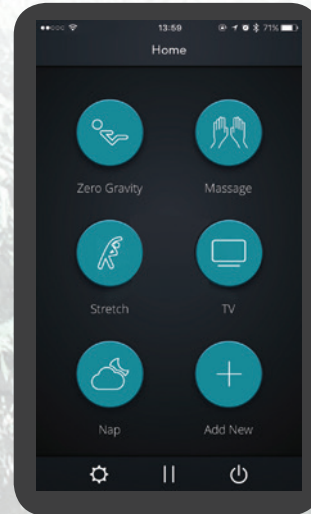

human touch
be your best. feel your best.™

human touch®

GRAVIS
ZG CHAIR

CAPTIVATING DESIGN MEETS EXCEPTIONAL COMFORT

For the wellness-seeker who wants it all, meet the **Human Touch® Gravis ZG Chair**. Gravis combines the therapeutic benefits of zero gravity seating with air massage technology, multi-zone heat and powered positioning for every part of the chair, including the headrest. Control the chair using the included remote, one-touch arm control sensors, or download the Gravis ZG app and access additional amazing features! With crisp, clean lines and innovative design, Gravis delivers both soothing, neutral posture pain relief and exceptional control of your seating comfort.

Zero gravity positioning allows for deeper, more relaxed breathing

Massage, Stretch and Lumbar functions relieve tension, invigorate the back area and provide soothing relief for tight muscles

Elevation of the legs above the heart helps improve blood flow

Add soothing heat to the back, seat and leg area independently or all at once

Independently position your head, back and legs to the perfect recline angle and leg elevation – a revolution in zero gravity seating

human touch®
GRAVIS
ZG CHAIR

AN **APP** FOR WELLNESS

For additional customization options including memory settings, preset TV and Nap recline positions, and Smart Sitting options, download the **Gravis ZG app** from  or 