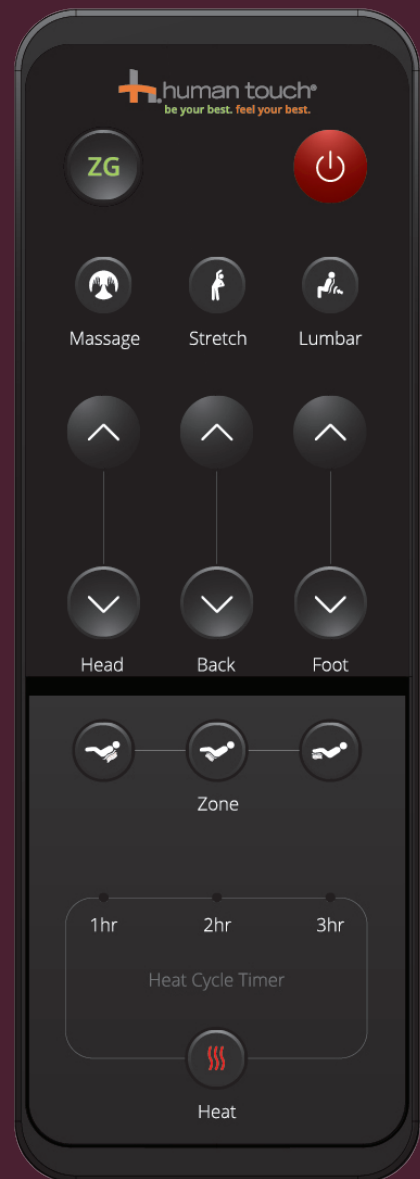

human touch
be your best. feel your best.™

human touch®

GRAVIS
ZG CHAIR

CAPTIVATING DESIGN MEETS EXCEPTIONAL COMFORT

For the wellness-seeker who wants it all, meet the **Human Touch® Gravis ZG Chair**. Gravis combines the therapeutic benefits of zero gravity seating with air massage technology, multi-zone heat and powered positioning for every part of the chair, including the headrest. Control the chair using the included remote, one-touch arm control sensors, or download the Gravis ZG app and access additional amazing features! With crisp, clean lines and innovative design, Gravis delivers both soothing, neutral posture pain relief and exceptional control of your seating comfort.

MULTIPLE HEAT ZONES

Select from three targeted heat zones on the back, seat, and leg areas that can be turned on separately, or simultaneously.

ONE-STEP ZERO GRAVITY SEATING

Recline into the comfort of zero gravity with a simple press of the ZG button on the remote or press and hold of the front right-hand arm sensor.

ONE-STEP TO RESTORE

To easily exit the chair, press and hold the Power button on the remote control or the rear right-hand arm sensor to restore the chair to the upright position with the footrest lowered.

BATTERY BACKUP

The battery safety feature will restore the chair back to the upright position in case of a power outage.

YOU ARE IN CONTROL

With its intuitive handheld control, Gravis gives you the power to adjust your seating, massage function and heat zones to ensure you are in the optimal position for comfort and relaxation.