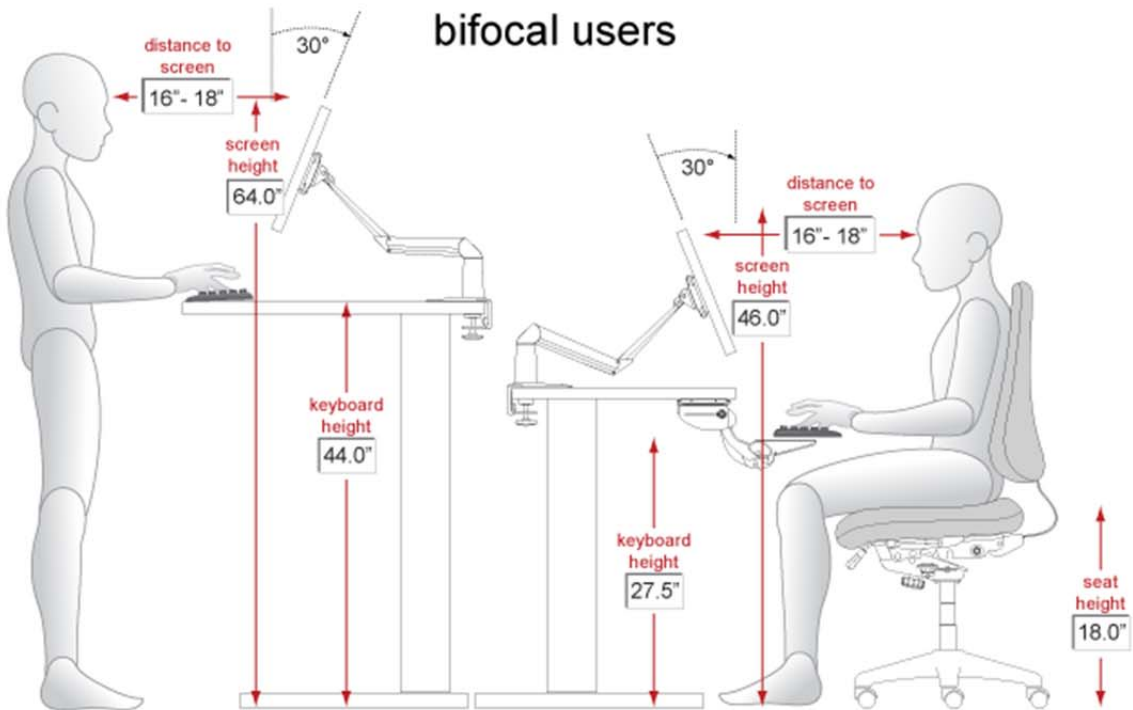

bifocal users

Special Needs Computers

P: 1-877-724-4922 | F: 1-877-724-9996 | E: sales@specialneedscomputers.ca

Workstation Heights – 5'0" – 6'3"

Your height: 5'10"

bifocal users

Special Needs Computers

P: 1-877-724-4922 | F: 1-877-724-9996 | E: sales@specialneedscomputers.ca

Workstation Heights – 5'0" – 6'3"

Your height: 5'11"

bifocal users

Special Needs Computers

P: 1-877-724-4922 | F: 1-877-724-9996 | E: sales@specialneedscomputers.ca

Workstation Heights – 5'0" – 6'3"

Your height: 6'0"

bifocal users

Special Needs Computers

P: 1-877-724-4922 | F: 1-877-724-9996 | E: sales@specialneedscomputers.ca

Workstation Heights – 5'0" – 6'3"

Your height: 6'1"

bifocal users

Special Needs Computers

P: 1-877-724-4922 | F: 1-877-724-9996 | E: sales@specialneedscomputers.ca

Workstation Heights – 5'0" – 6'3"

Your height: 6'2"

bifocal users

Special Needs Computers

P: 1-877-724-4922 | F: 1-877-724-9996 | E: sales@specialneedscomputers.ca

Workstation Heights – 5'0" – 6'3"

Your height: 6'3"