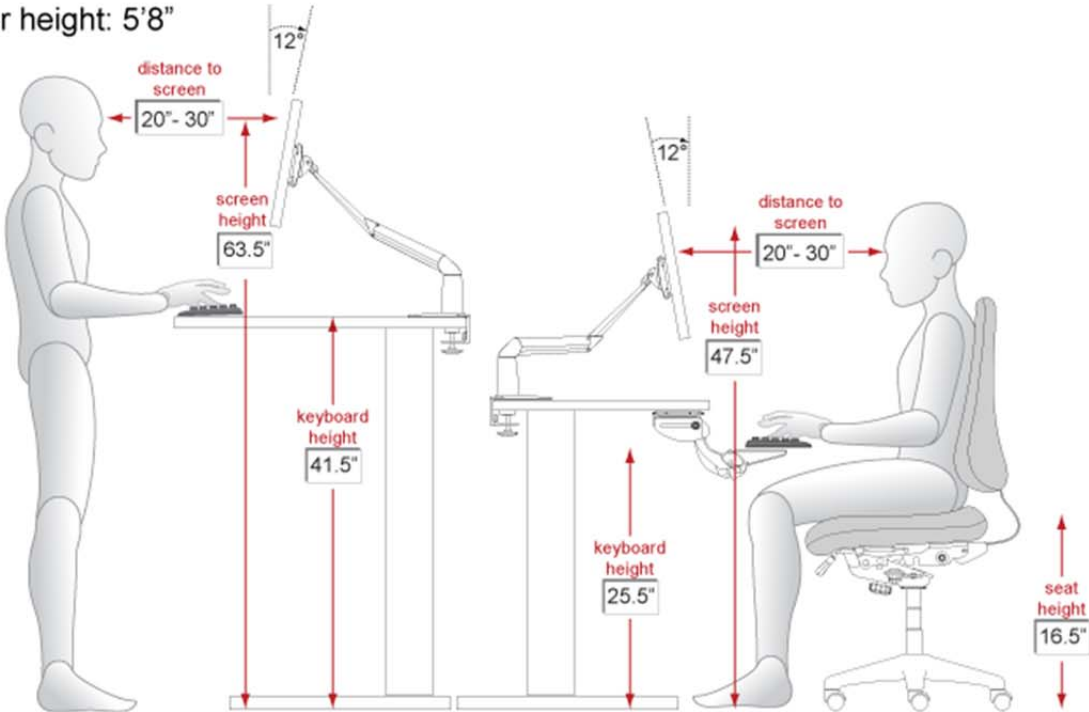

Workstation Heights – 5'0" – 6'3"

Your height: 5'5"

bifocal users

Special Needs Computers

P: 1-877-724-4922 | F: 1-877-724-9996 | E: sales@specialneedscomputers.ca

Workstation Heights – 5'0" – 6'3"

Your height: 5'6"

bifocal users

Special Needs Computers

P: 1-877-724-4922 | F: 1-877-724-9996 | E: sales@specialneedscomputers.ca

Workstation Heights – 5'0" – 6'3"

Your height: 5'7"

bifocal users

Special Needs Computers

P: 1-877-724-4922 | F: 1-877-724-9996 | E: sales@specialneedscomputers.ca

Workstation Heights – 5'0" – 6'3"

Your height: 5'8"

bifocal users

Special Needs Computers

P: 1-877-724-4922 | F: 1-877-724-9996 | E: sales@specialneedscomputers.ca

Workstation Heights – 5'0" – 6'3"

Your height: 5'9"