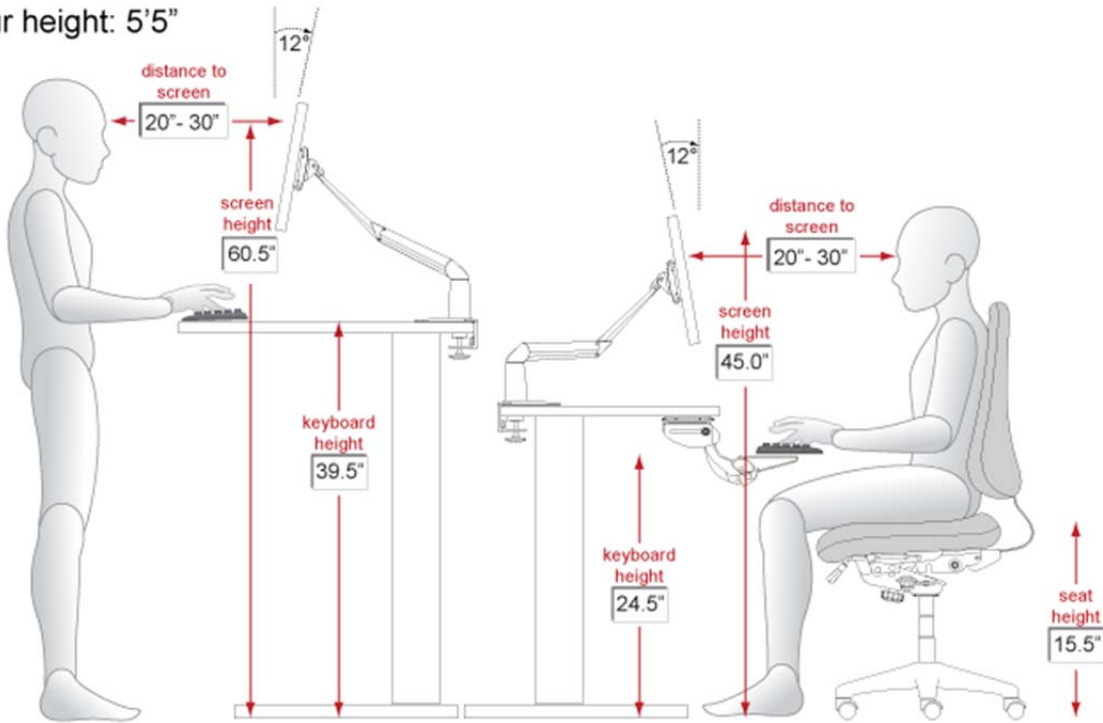

Workstation Heights – 5'0" – 6'3"

Your height: 5'2"

bifocal users

Special Needs Computers

P: 1-877-724-4922 | F: 1-877-724-9996 | E: sales@specialneedscomputers.ca

Workstation Heights – 5'0" – 6'3"

Your height: 5'3"

bifocal users

Special Needs Computers

P: 1-877-724-4922 | F: 1-877-724-9996 | E: sales@specialneedscomputers.ca

Workstation Heights – 5'0" – 6'3"

Your height: 5'4"

bifocal users

Special Needs Computers

P: 1-877-724-4922 | F: 1-877-724-9996 | E: sales@specialneedscomputers.ca

Workstation Heights – 5'0" – 6'3"

Your height: 5'5"

bifocal users

Special Needs Computers

P: 1-877-724-4922 | F: 1-877-724-9996 | E: sales@specialneedscomputers.ca

Workstation Heights – 5'0" – 6'3"

Your height: 5'6"