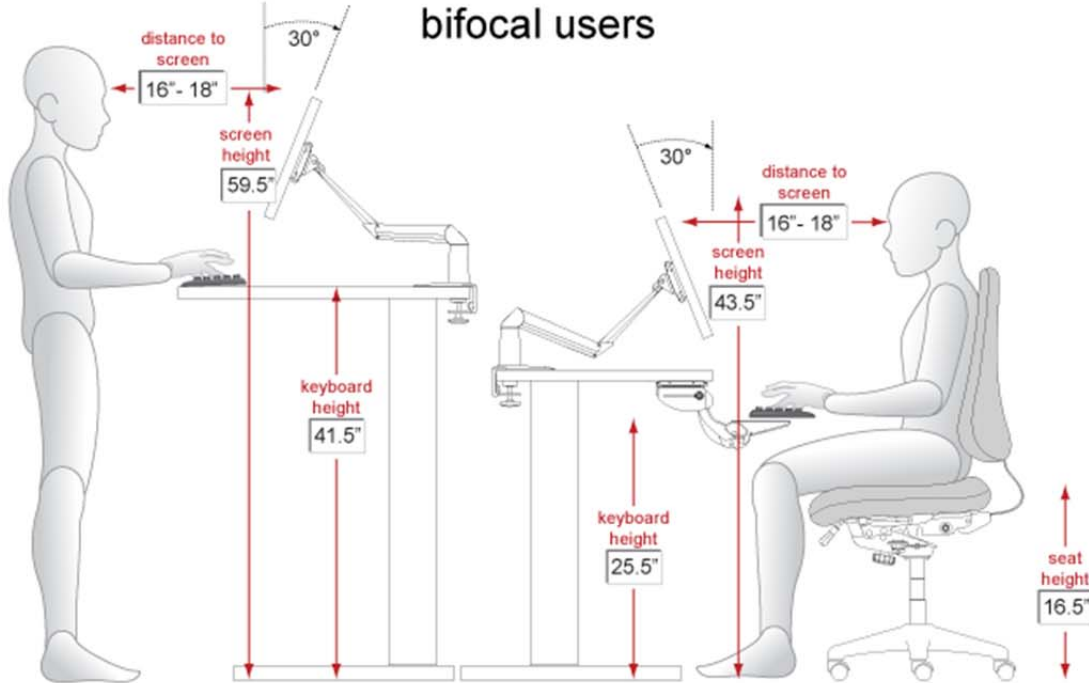

Workstation Heights – 5'0" – 6'3"

Your height: 5'5"

bifocal users

Special Needs Computers

P: 1-877-724-4922 | F: 1-877-724-9996 | E: sales@specialneedscomputers.ca

Workstation Heights – 5'0" – 6'3"

Your height: 5'6"

bifocal users

Special Needs Computers

P: 1-877-724-4922 | F: 1-877-724-9996 | E: sales@specialneedscomputers.ca

Workstation Heights – 5'0" – 6'3"

Your height: 5'7"

bifocal users

Special Needs Computers

P: 1-877-724-4922 | F: 1-877-724-9996 | E: sales@specialneedscomputers.ca

Workstation Heights – 5'0" – 6'3"

Your height: 5'8"

bifocal users

Special Needs Computers

P: 1-877-724-4922 | F: 1-877-724-9996 | E: sales@specialneedscomputers.ca

Workstation Heights – 5'0" – 6'3"

Your height: 5'9"