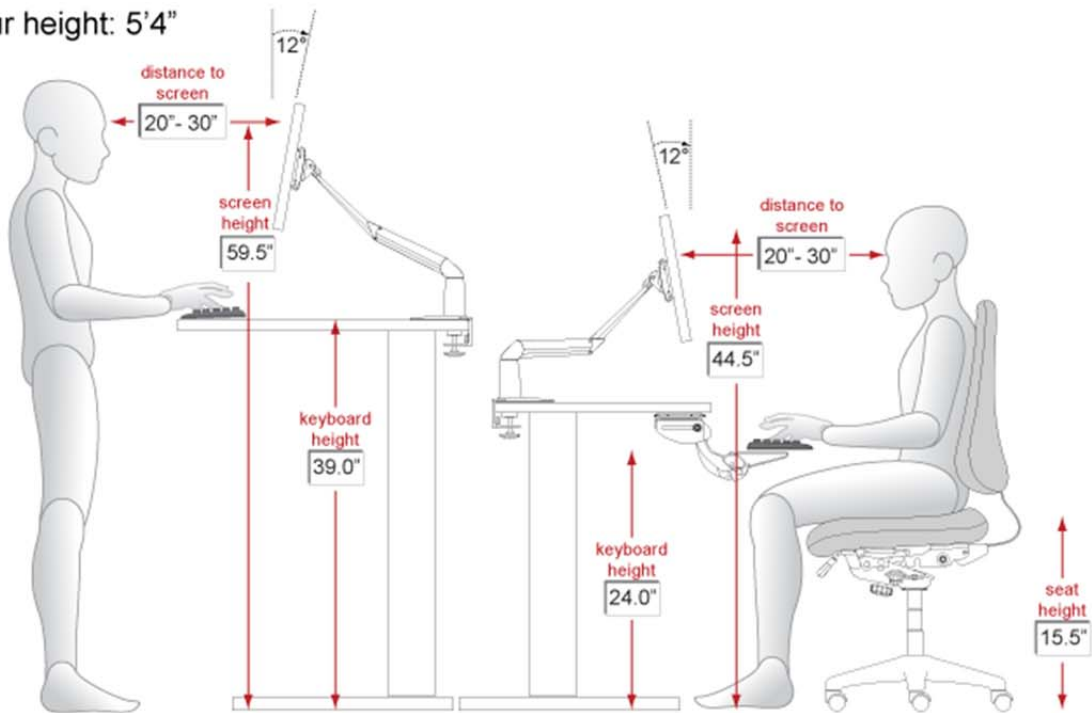

Workstation Heights – 5'0" – 6'3"

Your height: 5'2"

bifocal users

Special Needs Computers

P: 1-877-724-4922 | F: 1-877-724-9996 | E: sales@specialneedscomputers.ca

Workstation Heights – 5'0" – 6'3"

Your height: 5'3"

bifocal users

Special Needs Computers

P: 1-877-724-4922 | F: 1-877-724-9996 | E: sales@specialneedscomputers.ca

Workstation Heights – 5'0" – 6'3"

Your height: 5'4"

bifocal users

Special Needs Computers

P: 1-877-724-4922 | F: 1-877-724-9996 | E: sales@specialneedscomputers.ca

Workstation Heights – 5'0" – 6'3"

Your height: 5'5"

bifocal users

Special Needs Computers

P: 1-877-724-4922 | F: 1-877-724-9996 | E: sales@specialneedscomputers.ca

Workstation Heights – 5'0" – 6'3"

Your height: 5'6"