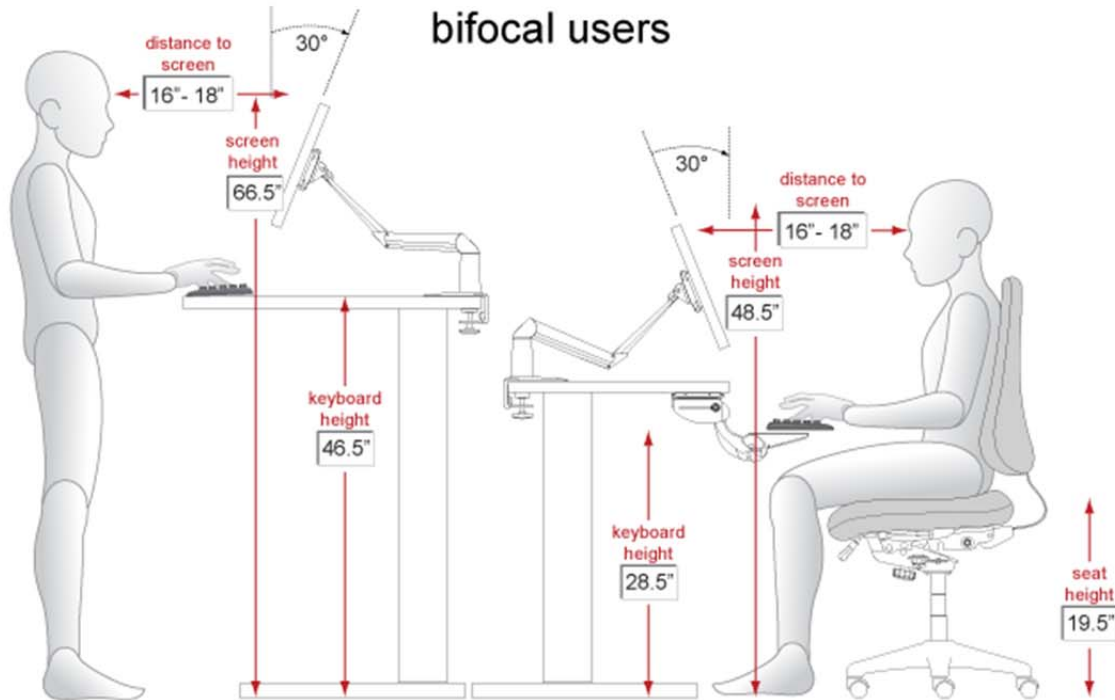

bifocal users