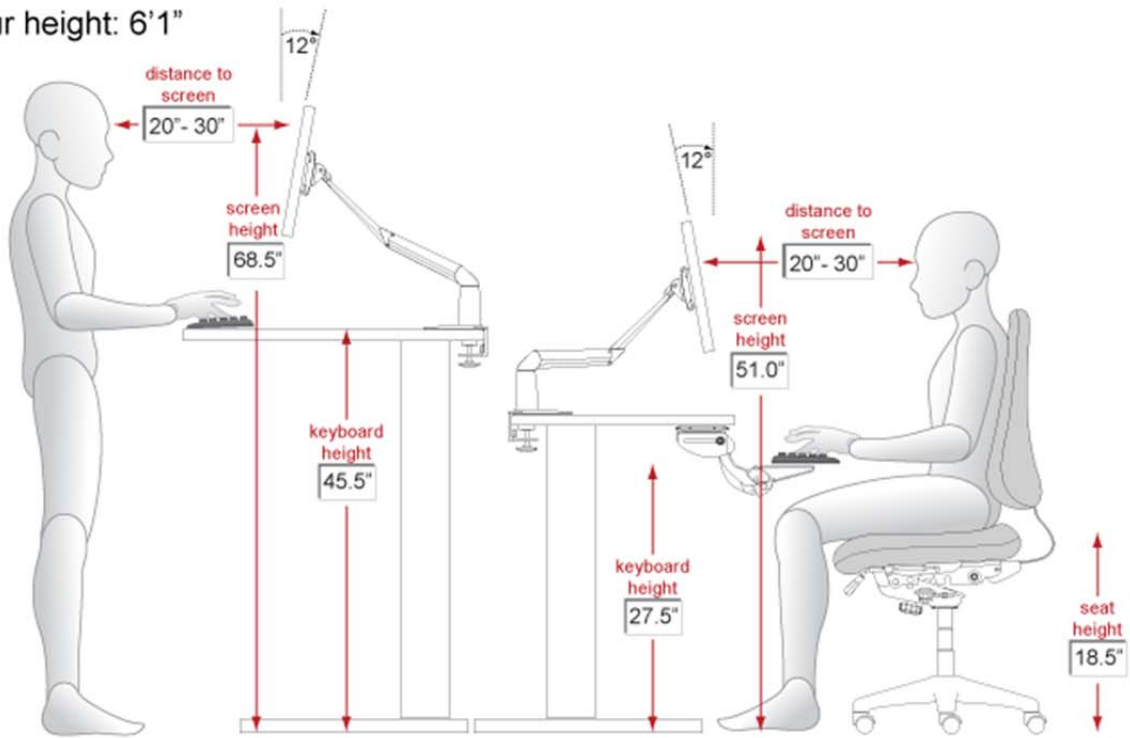

Workstation Heights – 5'0" – 6'3"

Your height: 5'11"

bifocal users

Special Needs Computers

P: 1-877-724-4922 | F: 1-877-724-9996 | E: sales@specialneedscomputers.ca

Workstation Heights – 5'0" – 6'3"

Your height: 6'0"

bifocal users

Special Needs Computers

P: 1-877-724-4922 | F: 1-877-724-9996 | E: sales@specialneedscomputers.ca

Workstation Heights – 5'0" – 6'3"

Your height: 6'1"

bifocal users

Special Needs Computers

P: 1-877-724-4922 | F: 1-877-724-9996 | E: sales@specialneedscomputers.ca

Workstation Heights – 5'0" – 6'3"

Your height: 6'2"

bifocal users

Special Needs Computers

P: 1-877-724-4922 | F: 1-877-724-9996 | E: sales@specialneedscomputers.ca

Workstation Heights – 5'0" – 6'3"

Your height: 6'3"