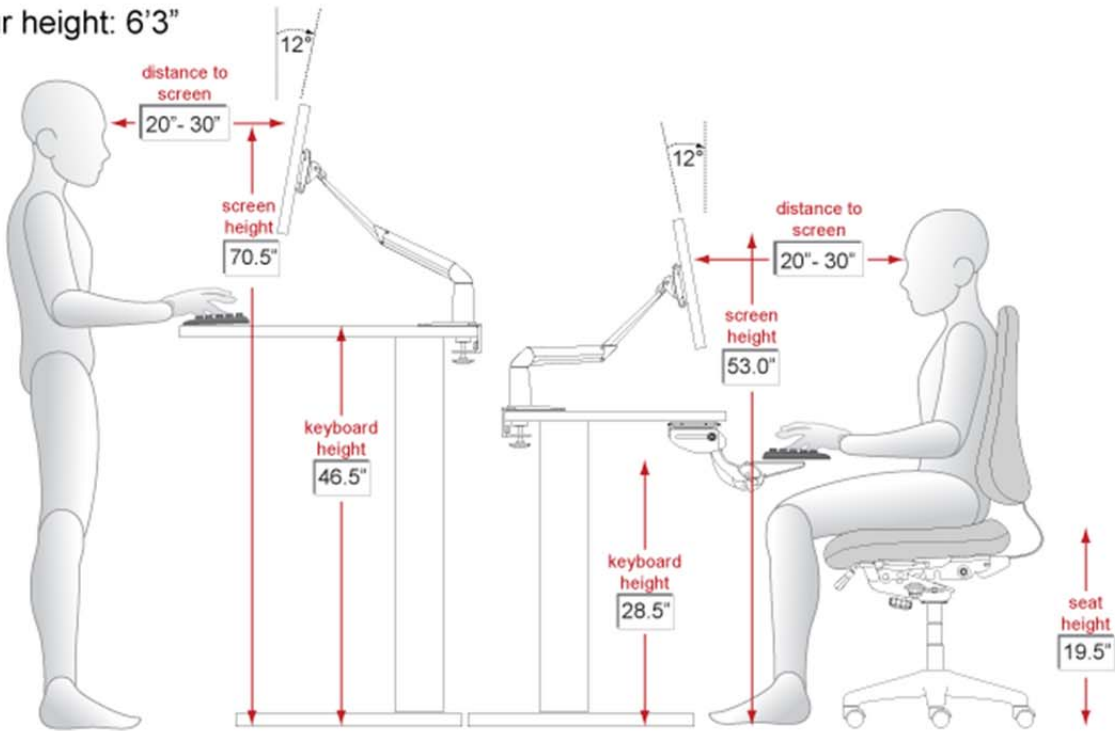

Workstation Heights – 5'0" – 6'3"

Your height: 5'11"

bifocal users

Special Needs Computers

P: 1-877-724-4922 | F: 1-877-724-9996 | E: sales@specialneedscomputers.ca

Workstation Heights – 5'0" – 6'3"

Your height: 6'0"

bifocal users

Special Needs Computers

P: 1-877-724-4922 | F: 1-877-724-9996 | E: sales@specialneedscomputers.ca

Workstation Heights – 5'0" – 6'3"

Your height: 6'1"

bifocal users

Special Needs Computers

P: 1-877-724-4922 | F: 1-877-724-9996 | E: sales@specialneedscomputers.ca

Workstation Heights – 5'0" – 6'3"

Your height: 6'2"

bifocal users

Special Needs Computers

P: 1-877-724-4922 | F: 1-877-724-9996 | E: sales@specialneedscomputers.ca

Workstation Heights – 5'0" – 6'3"

Your height: 6'3"