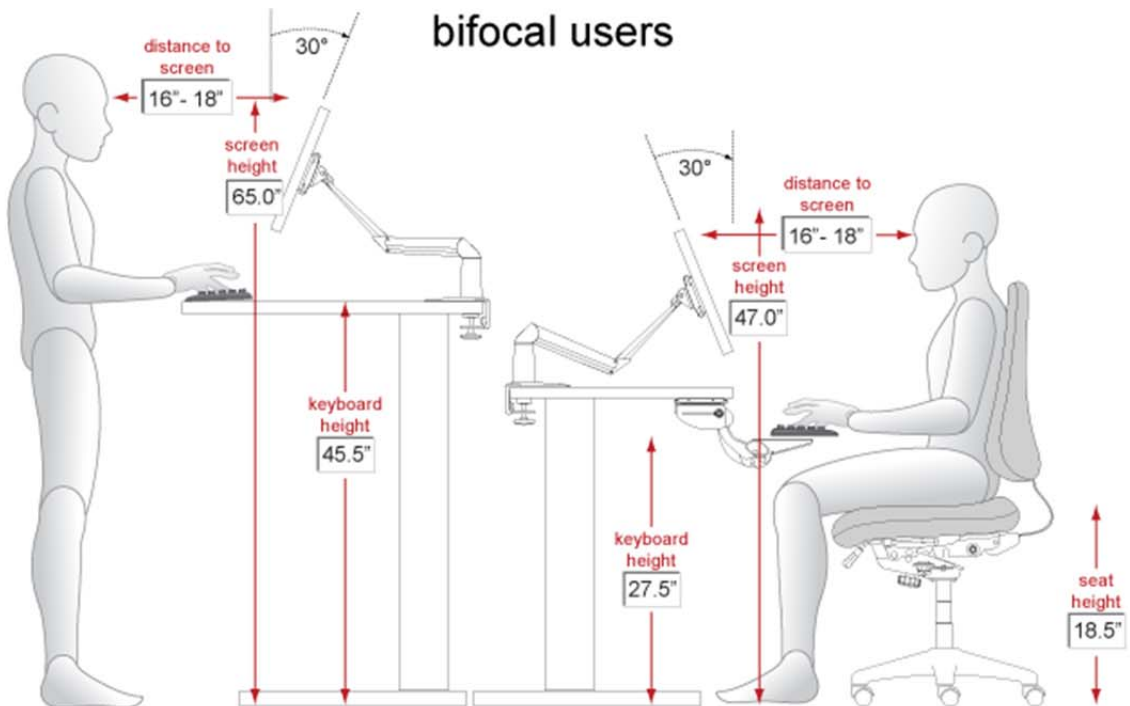

Workstation Heights – 5'0" – 6'3"

Your height: 5'11"

bifocal users

Special Needs Computers

P: 1-877-724-4922 | F: 1-877-724-9996 | E: sales@specialneedscomputers.ca

Workstation Heights – 5'0" – 6'3"

Your height: 6'0"

bifocal users

Special Needs Computers

P: 1-877-724-4922 | F: 1-877-724-9996 | E: sales@specialneedscomputers.ca

Workstation Heights – 5'0" – 6'3"

Your height: 6'1"

bifocal users

Special Needs Computers

P: 1-877-724-4922 | F: 1-877-724-9996 | E: sales@specialneedscomputers.ca

Workstation Heights – 5'0" – 6'3"

Your height: 6'2"

bifocal users

Special Needs Computers

P: 1-877-724-4922 | F: 1-877-724-9996 | E: sales@specialneedscomputers.ca

Workstation Heights – 5'0" – 6'3"

Your height: 6'3"