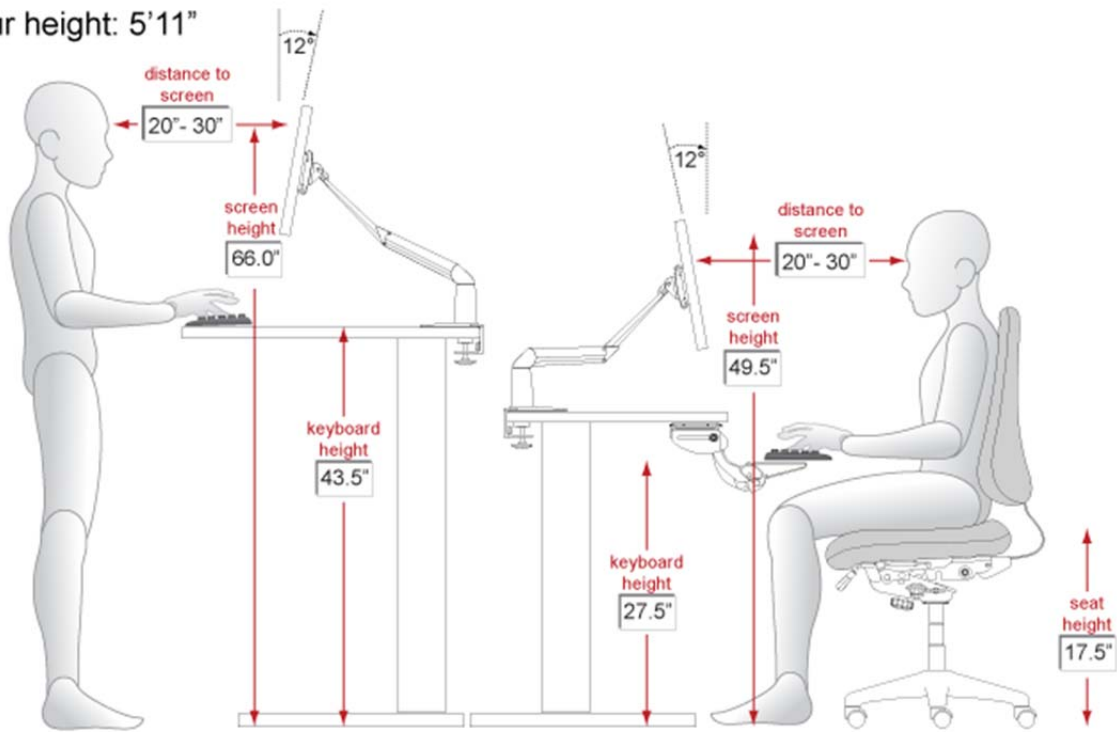

Workstation Heights – 5'0" – 6'3"

Your height: 5'8"

bifocal users

Special Needs Computers

P: 1-877-724-4922 | F: 1-877-724-9996 | E: sales@specialneedscomputers.ca

Workstation Heights – 5'0" – 6'3"

Your height: 5'9"

bifocal users

Special Needs Computers

P: 1-877-724-4922 | F: 1-877-724-9996 | E: sales@specialneedscomputers.ca

Workstation Heights – 5'0" – 6'3"

Your height: 5'10"

bifocal users

Special Needs Computers

P: 1-877-724-4922 | F: 1-877-724-9996 | E: sales@specialneedscomputers.ca

Workstation Heights – 5'0" – 6'3"

Your height: 5'11"

bifocal users

Special Needs Computers

P: 1-877-724-4922 | F: 1-877-724-9996 | E: sales@specialneedscomputers.ca

Workstation Heights – 5'0" – 6'3"

Your height: 6'0"