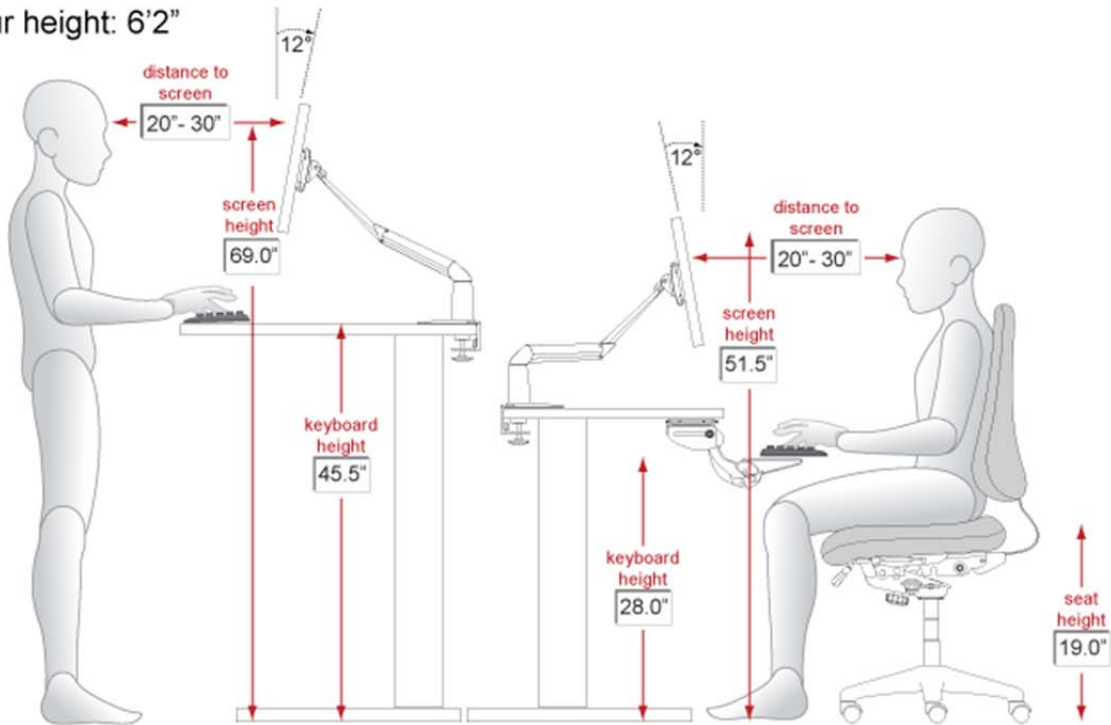

Workstation Heights – 5'0" – 6'3"

Your height: 5'11"

bifocal users

Special Needs Computers

P: 1-877-724-4922 | F: 1-877-724-9996 | E: sales@specialneedscomputers.ca

Workstation Heights – 5'0" – 6'3"

Your height: 6'0"

bifocal users

Special Needs Computers

P: 1-877-724-4922 | F: 1-877-724-9996 | E: sales@specialneedscomputers.ca

Workstation Heights – 5'0" – 6'3"

Your height: 6'1"

bifocal users

Special Needs Computers

P: 1-877-724-4922 | F: 1-877-724-9996 | E: sales@specialneedscomputers.ca

Workstation Heights – 5'0" – 6'3"

Your height: 6'2"

bifocal users

Special Needs Computers

P: 1-877-724-4922 | F: 1-877-724-9996 | E: sales@specialneedscomputers.ca

Workstation Heights – 5'0" – 6'3"

Your height: 6'3"