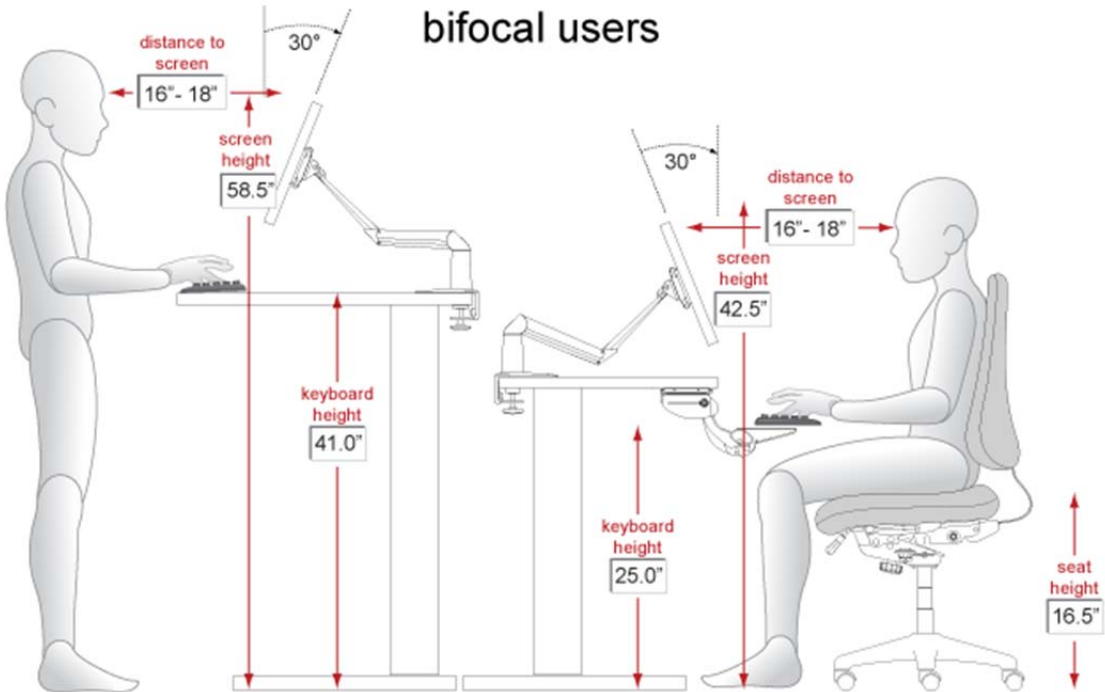

Workstation Heights – 5'0" – 6'3"

Your height: 5'5"

bifocal users

Special Needs Computers

P: 1-877-724-4922 | F: 1-877-724-9996 | E: sales@specialneedscomputers.ca

Workstation Heights – 5'0" – 6'3"

Your height: 5'6"

bifocal users

Special Needs Computers

P: 1-877-724-4922 | F: 1-877-724-9996 | E: sales@specialneedscomputers.ca

Workstation Heights – 5'0" – 6'3"

Your height: 5'7"

bifocal users

Special Needs Computers

P: 1-877-724-4922 | F: 1-877-724-9996 | E: sales@specialneedscomputers.ca

Workstation Heights – 5'0" – 6'3"

Your height: 5'8"

bifocal users

Special Needs Computers

P: 1-877-724-4922 | F: 1-877-724-9996 | E: sales@specialneedscomputers.ca

Workstation Heights – 5'0" – 6'3"

Your height: 5'9"