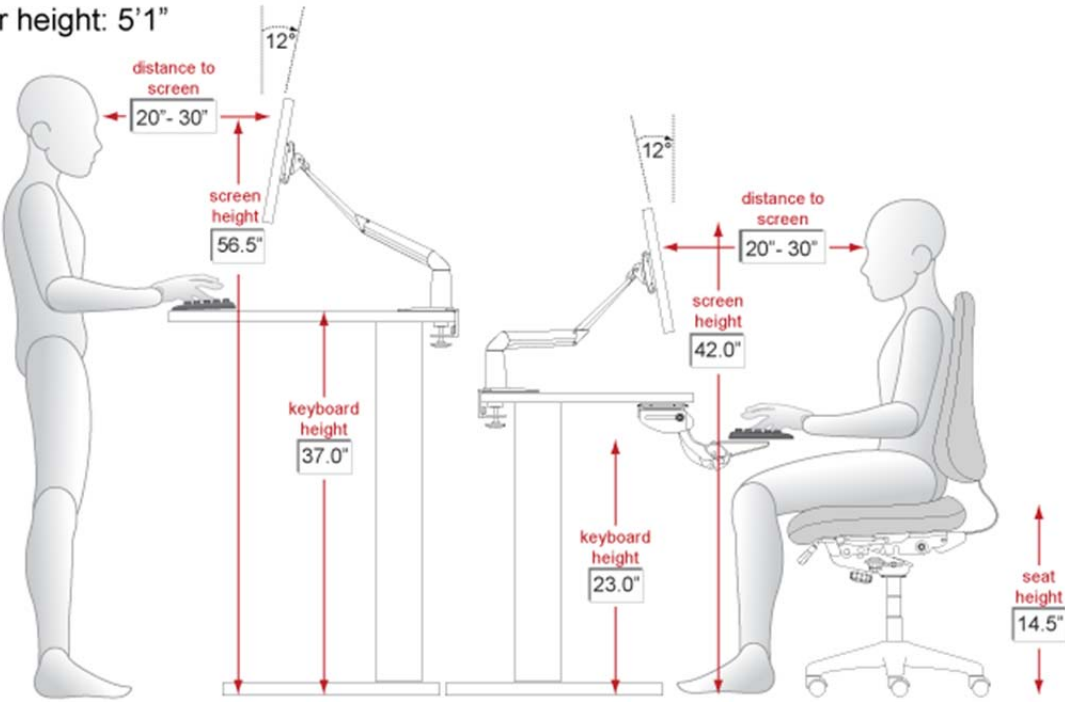

Workstation Heights – 5'0" – 6'3"

Your height: 5'1"