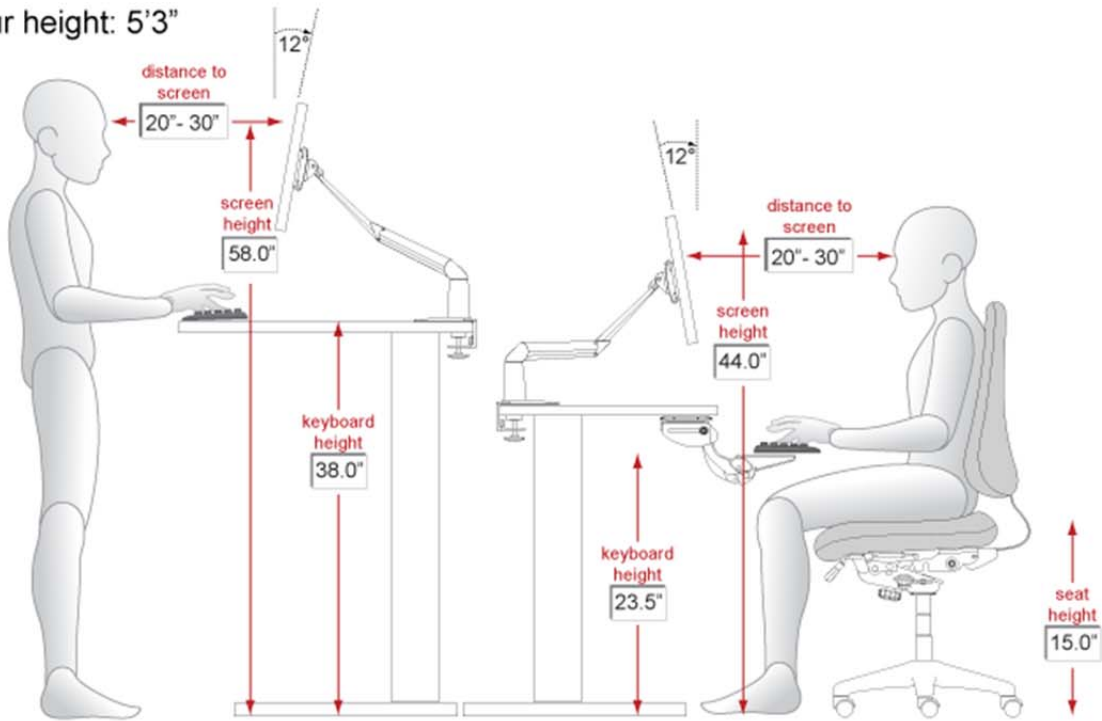

Special Needs Computers

P: 1-877-724-4922 | F: 1-877-724-9996 | E: sales@specialneedscomputers.ca

Workstation Heights – 5'0" – 6'3"

Your height: 5'1"

bifocal users

Special Needs Computers

P: 1-877-724-4922 | F: 1-877-724-9996 | E: sales@specialneedscomputers.ca

Workstation Heights – 5'0" – 6'3"

Your height: 5'2"

bifocal users

Special Needs Computers

P: 1-877-724-4922 | F: 1-877-724-9996 | E: sales@specialneedscomputers.ca

Workstation Heights – 5'0" – 6'3"

Your height: 5'3"

bifocal users

Special Needs Computers

P: 1-877-724-4922 | F: 1-877-724-9996 | E: sales@specialneedscomputers.ca

Workstation Heights – 5'0" – 6'3"

Your height: 5'4"

bifocal users

Special Needs Computers

P: 1-877-724-4922 | F: 1-877-724-9996 | E: sales@specialneedscomputers.ca