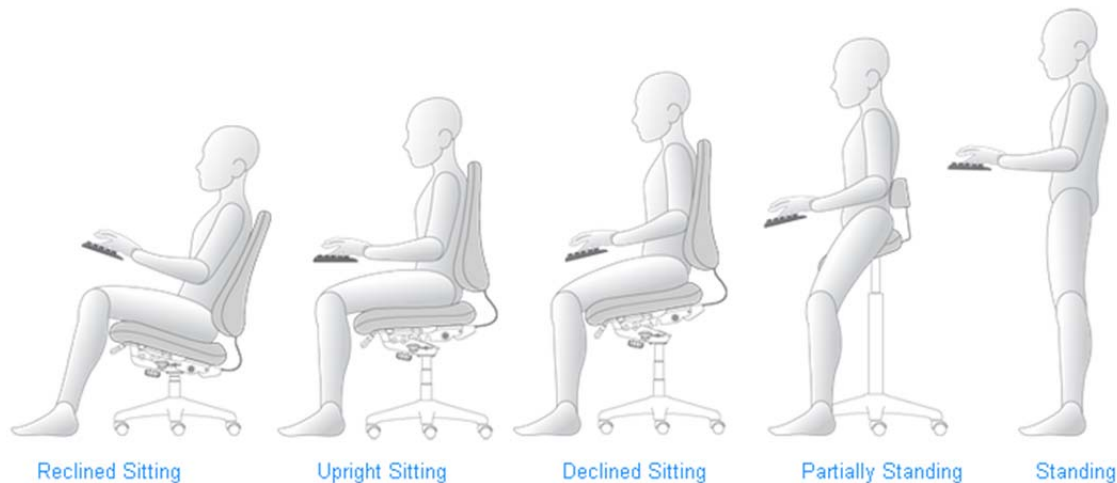

Reclined Sitting Posture

The user's torso and neck are straight and recline between 105 and 120 degrees from the thighs.

Upright Sitting Posture

The user's torso and neck are approximately vertical and in line (between 90° and 105° from the thighs), the thighs are approximately horizontal, and the lower legs are vertical.

Declined Sitting Posture

The user's thighs are inclined with the buttocks higher than the knee and the angle between the thighs and the torso is greater than 90 degrees. The torso is vertical or slightly reclined and the legs are vertical.

Partially Standing Posture

The user's torso and neck are straight, the angle formed by the torso and thighs can range between 120 and 160 degrees.

Standing Posture

The user's legs, torso, neck and head are approximately in line and vertical.