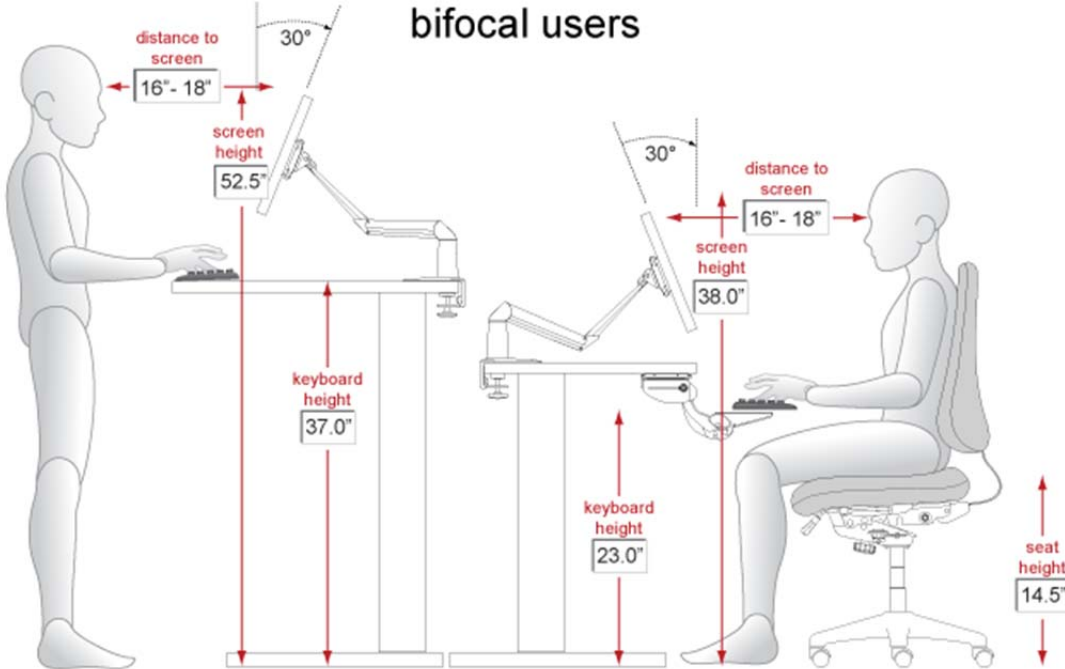

Partially Standing Posture

The user's torso and neck are straight, the angle formed by the torso and thighs can range between 120 and 160 degrees.

Standing Posture

The user's legs, torso, neck and head are approximately in line and vertical.

Special Needs Computers

P: 1-877-724-4922 | F: 1-877-724-9996 | E: sales@specialneedscomputers.ca

Workstation Heights – 5'0" – 6'3"

Your height: 5'1"

bifocal users

Special Needs Computers

P: 1-877-724-4922 | F: 1-877-724-9996 | E: sales@specialneedscomputers.ca

Workstation Heights – 5'0" – 6'3"

Your height: 5'2"

bifocal users

Special Needs Computers

P: 1-877-724-4922 | F: 1-877-724-9996 | E: sales@specialneedscomputers.ca

Workstation Heights – 5'0" – 6'3"

Your height: 5'3"