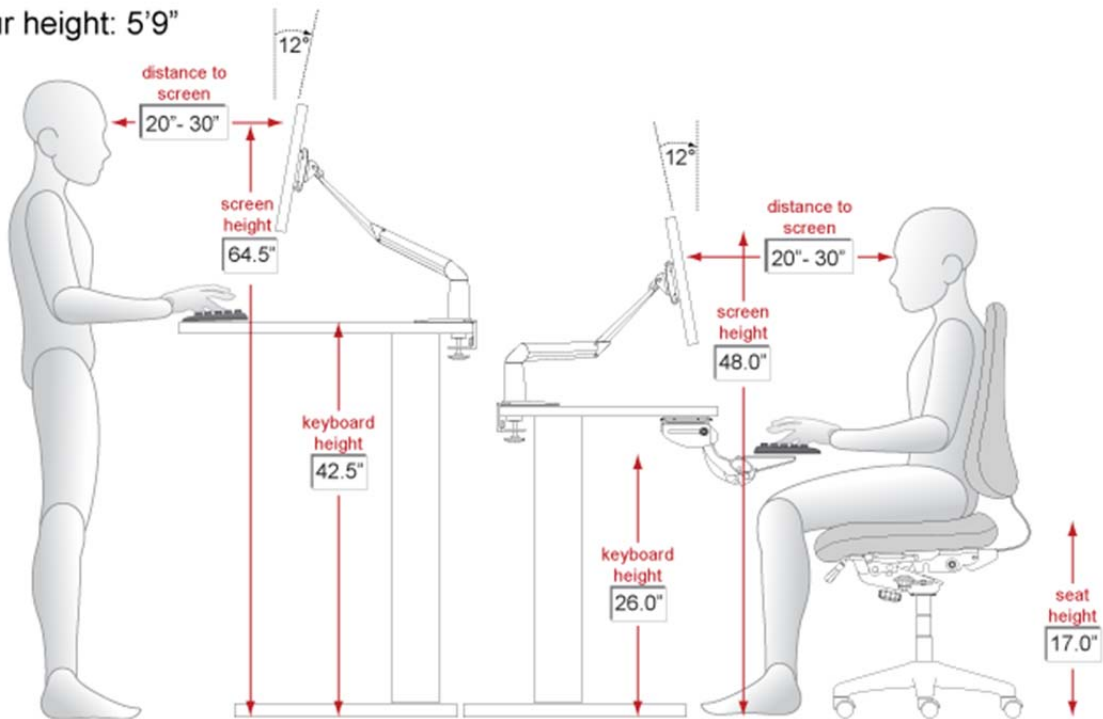

bifocal users

Special Needs Computers

P: 1-877-724-4922 | F: 1-877-724-9996 | E: sales@specialneedscomputers.ca

Workstation Heights – 5'0" – 6'3"

Your height: 5'7"

bifocal users

Special Needs Computers

P: 1-877-724-4922 | F: 1-877-724-9996 | E: sales@specialneedscomputers.ca

Workstation Heights – 5'0" – 6'3"

Your height: 5'8"

bifocal users

Special Needs Computers

P: 1-877-724-4922 | F: 1-877-724-9996 | E: sales@specialneedscomputers.ca

Workstation Heights – 5'0" – 6'3"

Your height: 5'9"

bifocal users

Special Needs Computers

P: 1-877-724-4922 | F: 1-877-724-9996 | E: sales@specialneedscomputers.ca

Workstation Heights – 5'0" – 6'3"

Your height: 5'10"

bifocal users

Special Needs Computers

P: 1-877-724-4922 | F: 1-877-724-9996 | E: sales@specialneedscomputers.ca