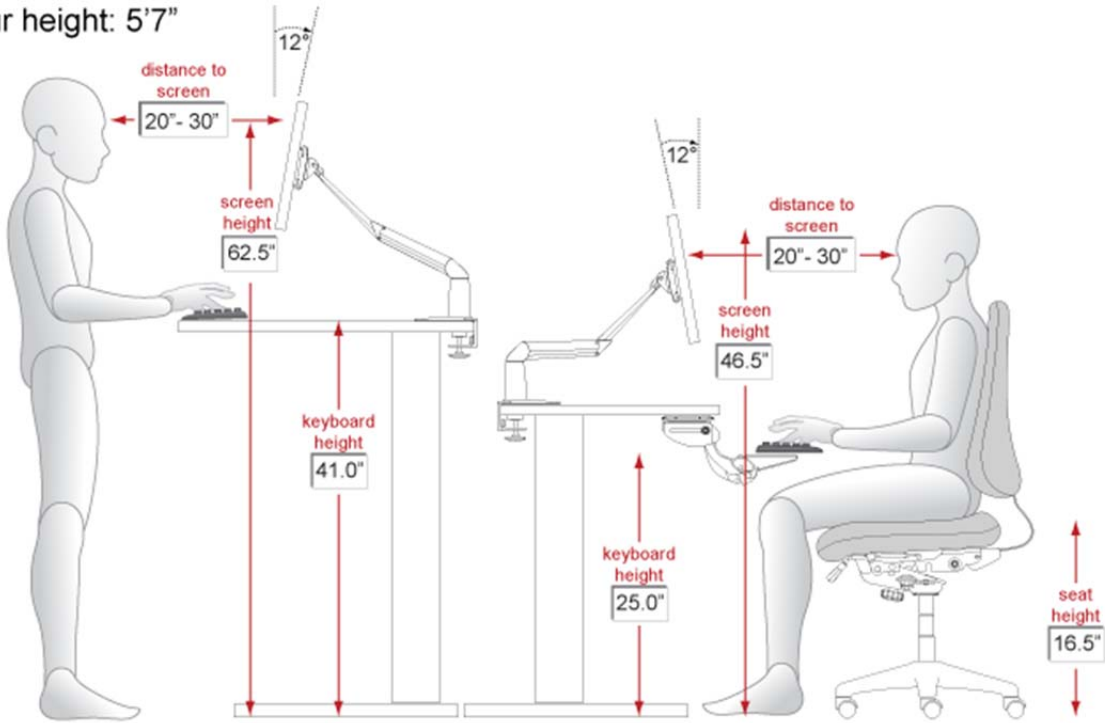

Workstation Heights – 5'0" – 6'3"

Your height: 5'5"

bifocal users

Special Needs Computers

P: 1-877-724-4922 | F: 1-877-724-9996 | E: sales@specialneedscomputers.ca

Workstation Heights – 5'0" – 6'3"

Your height: 5'6"

bifocal users

Special Needs Computers

P: 1-877-724-4922 | F: 1-877-724-9996 | E: sales@specialneedscomputers.ca

Workstation Heights – 5'0" – 6'3"

Your height: 5'7"

bifocal users

Special Needs Computers

P: 1-877-724-4922 | F: 1-877-724-9996 | E: sales@specialneedscomputers.ca

Workstation Heights – 5'0" – 6'3"

Your height: 5'8"

bifocal users

Special Needs Computers

P: 1-877-724-4922 | F: 1-877-724-9996 | E: sales@specialneedscomputers.ca

Workstation Heights – 5'0" – 6'3"

Your height: 5'9"