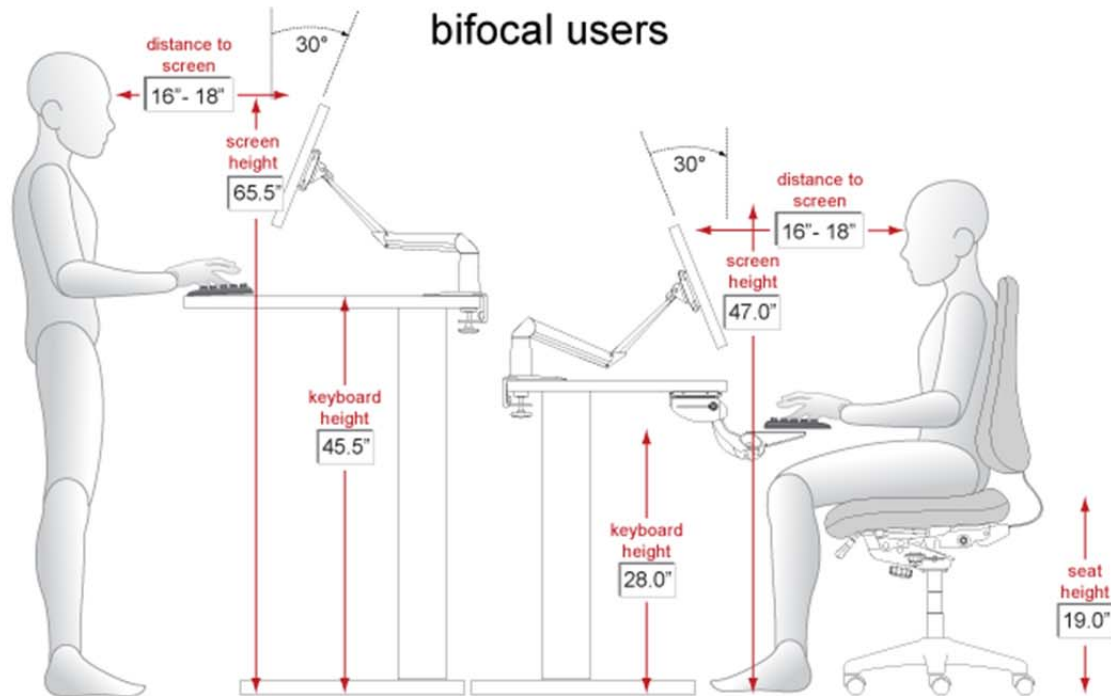

Workstation Heights – 5'0" – 6'3"

Your height: 5'11"

bifocal users

Special Needs Computers

P: 1-877-724-4922 | F: 1-877-724-9996 | E: sales@specialneedscomputers.ca

Workstation Heights – 5'0" – 6'3"

Your height: 6'0"

bifocal users

Special Needs Computers

P: 1-877-724-4922 | F: 1-877-724-9996 | E: sales@specialneedscomputers.ca

Workstation Heights – 5'0" – 6'3"

Your height: 6'1"

bifocal users

Special Needs Computers

P: 1-877-724-4922 | F: 1-877-724-9996 | E: sales@specialneedscomputers.ca

Workstation Heights – 5'0" – 6'3"

Your height: 6'2"

bifocal users

Special Needs Computers

P: 1-877-724-4922 | F: 1-877-724-9996 | E: sales@specialneedscomputers.ca

Workstation Heights – 5'0" – 6'3"

Your height: 6'3"