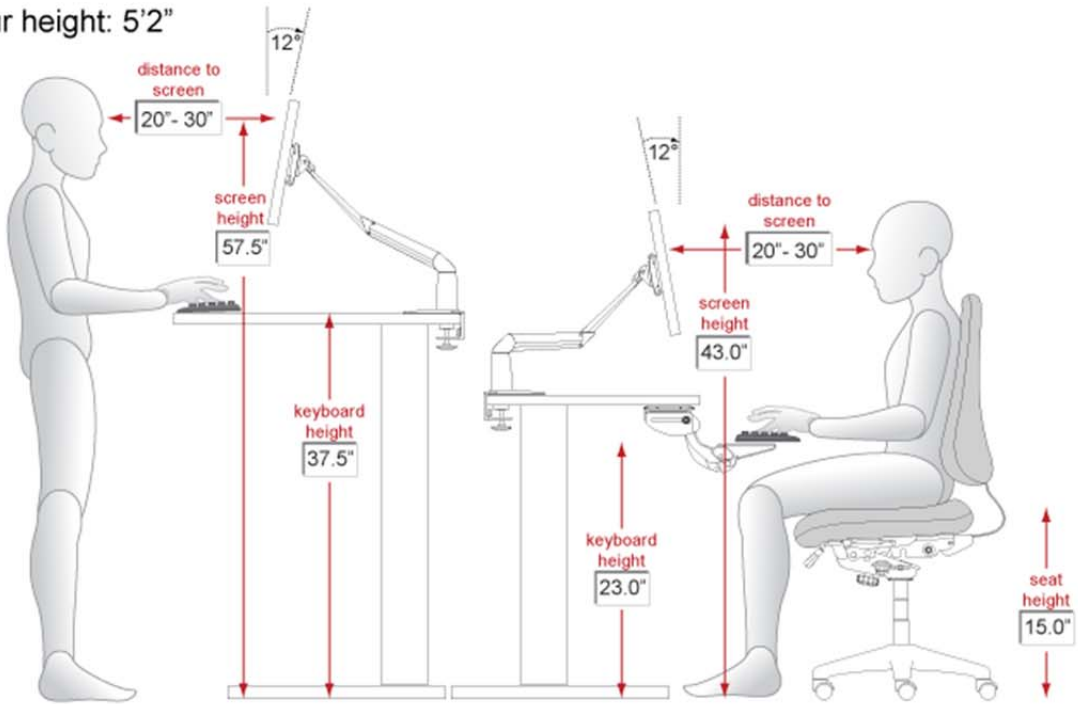

Partially Standing Posture

The user's torso and neck are straight, the angle formed by the torso and thighs can range between 120 and 160 degrees.

Standing Posture

The user's legs, torso, neck and head are approximately in line and vertical.

Special Needs Computers

P: 1-877-724-4922 | F: 1-877-724-9996 | E: sales@specialneedscomputers.ca

Workstation Heights – 5'0" – 6'3"

Your height: 5'1"

bifocal users

Special Needs Computers

P: 1-877-724-4922 | F: 1-877-724-9996 | E: sales@specialneedscomputers.ca

Workstation Heights – 5'0" – 6'3"

Your height: 5'2"

bifocal users

Special Needs Computers

P: 1-877-724-4922 | F: 1-877-724-9996 | E: sales@specialneedscomputers.ca

Workstation Heights – 5'0" – 6'3"

Your height: 5'3"