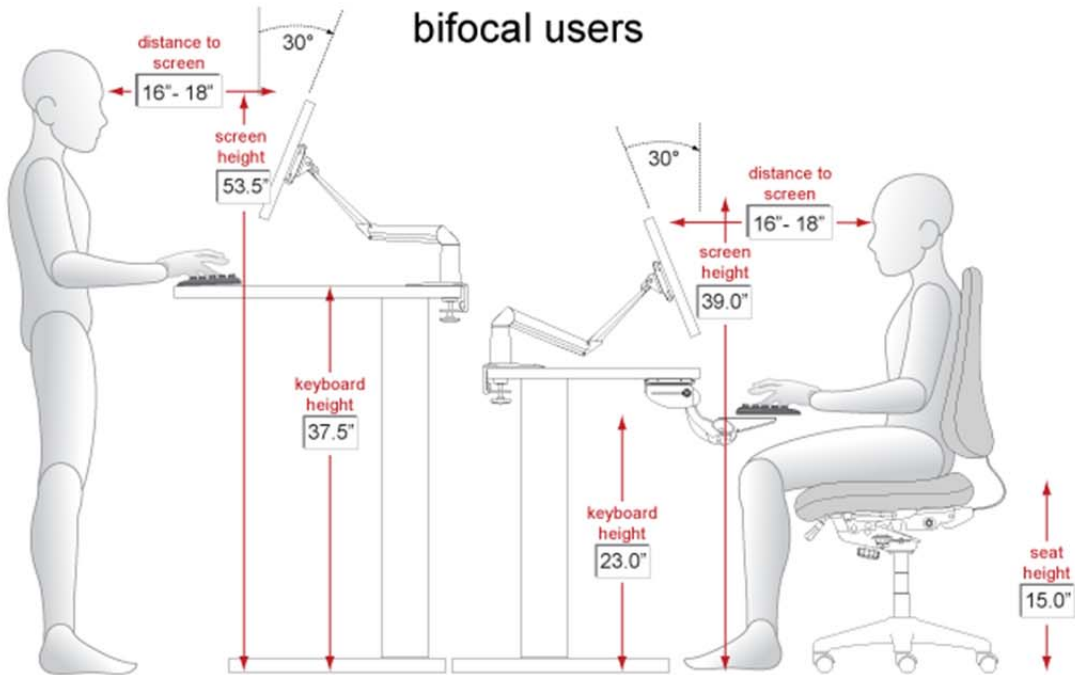

Partially Standing Posture

The user's torso and neck are straight, the angle formed by the torso and thighs can range between 120 and 160 degrees.

Standing Posture

The user's legs, torso, neck and head are approximately in line and vertical.

Special Needs Computers

P: 1-877-724-4922 | F: 1-877-724-9996 | E: sales@specialneedscomputers.ca

Workstation Heights – 5'0" – 6'3"

Your height: 5'1"

bifocal users

Special Needs Computers

P: 1-877-724-4922 | F: 1-877-724-9996 | E: sales@specialneedscomputers.ca

Workstation Heights – 5'0" – 6'3"

Your height: 5'2"

bifocal users

Special Needs Computers

P: 1-877-724-4922 | F: 1-877-724-9996 | E: sales@specialneedscomputers.ca

Workstation Heights – 5'0" – 6'3"

Your height: 5'3"