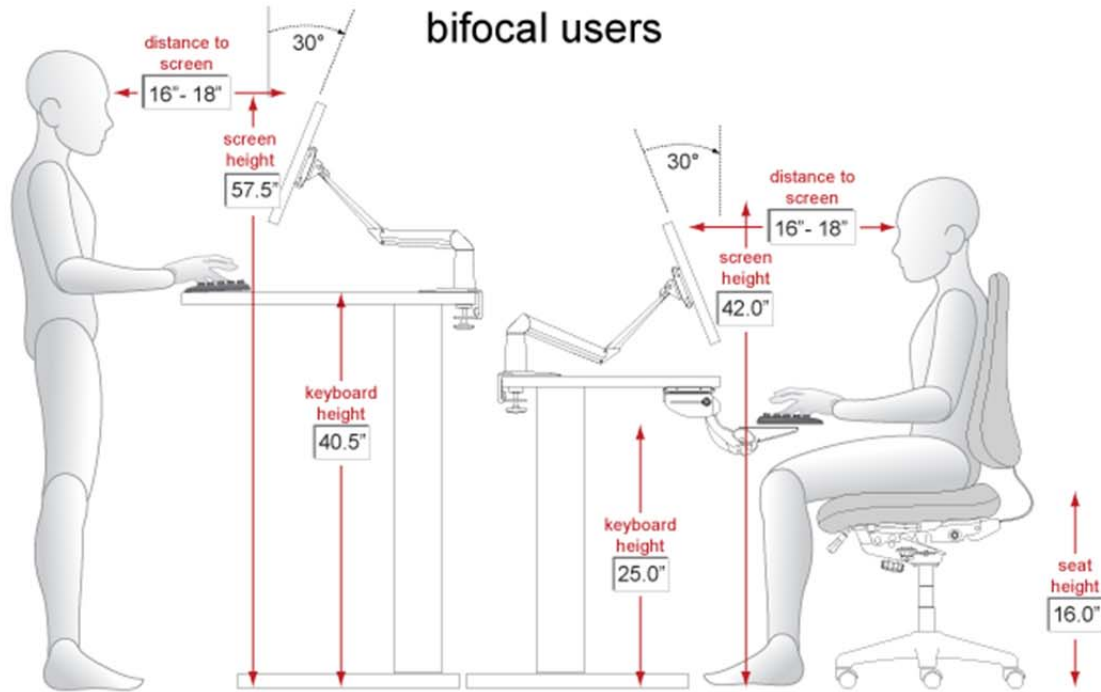

bifocal users

Special Needs Computers

P: 1-877-724-4922 | F: 1-877-724-9996 | E: sales@specialneedscomputers.ca

Workstation Heights – 5'0" – 6'3"

Your height: 5'4"

bifocal users

Special Needs Computers

P: 1-877-724-4922 | F: 1-877-724-9996 | E: sales@specialneedscomputers.ca

Workstation Heights – 5'0" – 6'3"

Your height: 5'5"

bifocal users

Special Needs Computers

P: 1-877-724-4922 | F: 1-877-724-9996 | E: sales@specialneedscomputers.ca

Workstation Heights – 5'0" – 6'3"

Your height: 5'6"

bifocal users

Special Needs Computers

P: 1-877-724-4922 | F: 1-877-724-9996 | E: sales@specialneedscomputers.ca

Workstation Heights – 5'0" – 6'3"

Your height: 5'7"

bifocal users

Special Needs Computers

P: 1-877-724-4922 | F: 1-877-724-9996 | E: sales@specialneedscomputers.ca