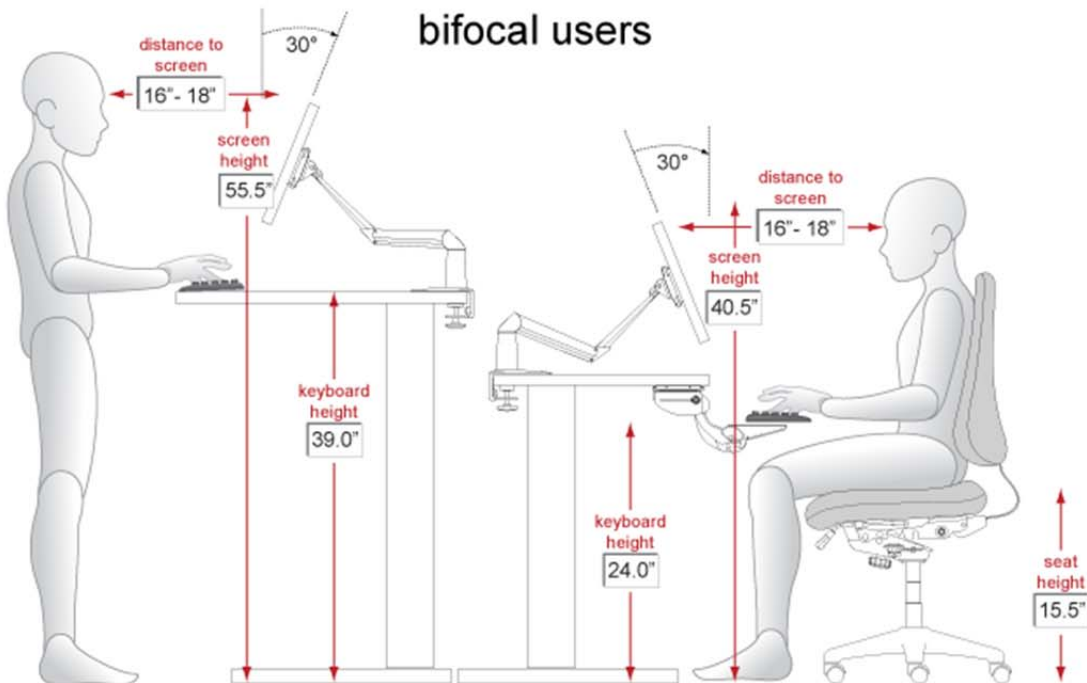

Workstation Heights – 5'0" – 6'3"

Your height: 5'2"

bifocal users

Special Needs Computers

P: 1-877-724-4922 | F: 1-877-724-9996 | E: sales@specialneedscomputers.ca

Workstation Heights – 5'0" – 6'3"

Your height: 5'3"

bifocal users

Special Needs Computers

P: 1-877-724-4922 | F: 1-877-724-9996 | E: sales@specialneedscomputers.ca

Workstation Heights – 5'0" – 6'3"

Your height: 5'4"

bifocal users

Special Needs Computers

P: 1-877-724-4922 | F: 1-877-724-9996 | E: sales@specialneedscomputers.ca

Workstation Heights – 5'0" – 6'3"

Your height: 5'5"

bifocal users

Special Needs Computers

P: 1-877-724-4922 | F: 1-877-724-9996 | E: sales@specialneedscomputers.ca

Workstation Heights – 5'0" – 6'3"

Your height: 5'6"