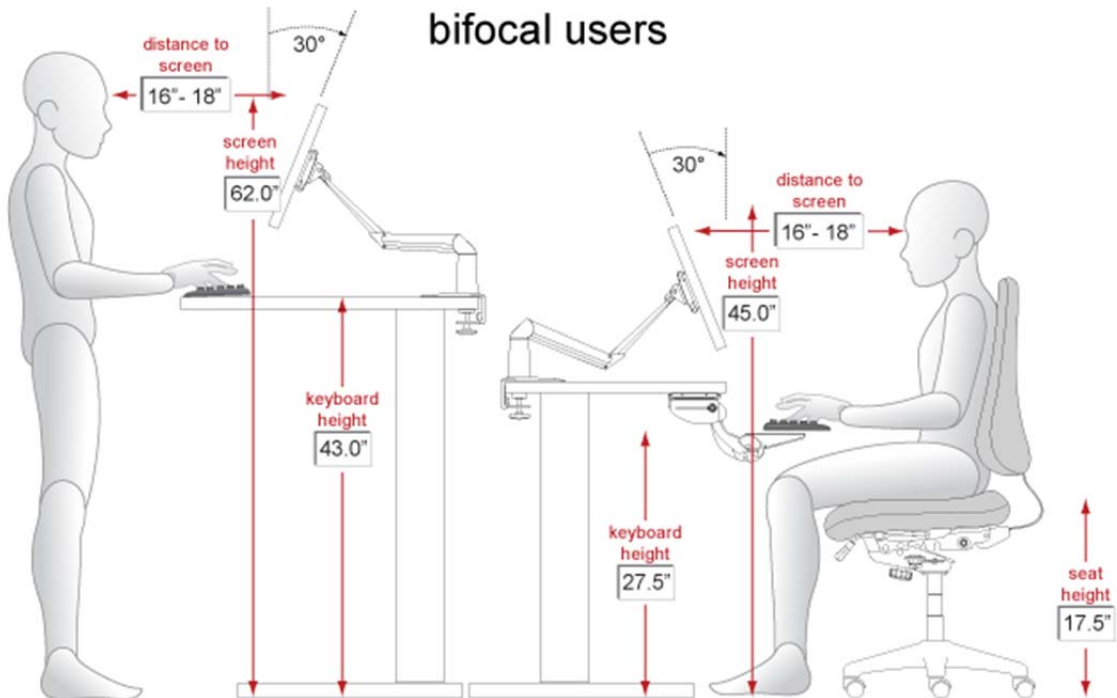

Workstation Heights – 5'0" – 6'3"

Your height: 5'8"

bifocal users

Special Needs Computers

P: 1-877-724-4922 | F: 1-877-724-9996 | E: sales@specialneedscomputers.ca

Workstation Heights – 5'0" – 6'3"

Your height: 5'9"

bifocal users

Special Needs Computers

P: 1-877-724-4922 | F: 1-877-724-9996 | E: sales@specialneedscomputers.ca

Workstation Heights – 5'0" – 6'3"

Your height: 5'10"

bifocal users

Special Needs Computers

P: 1-877-724-4922 | F: 1-877-724-9996 | E: sales@specialneedscomputers.ca

Workstation Heights – 5'0" – 6'3"

Your height: 5'11"

bifocal users

Special Needs Computers

P: 1-877-724-4922 | F: 1-877-724-9996 | E: sales@specialneedscomputers.ca

Workstation Heights – 5'0" – 6'3"

Your height: 6'0"