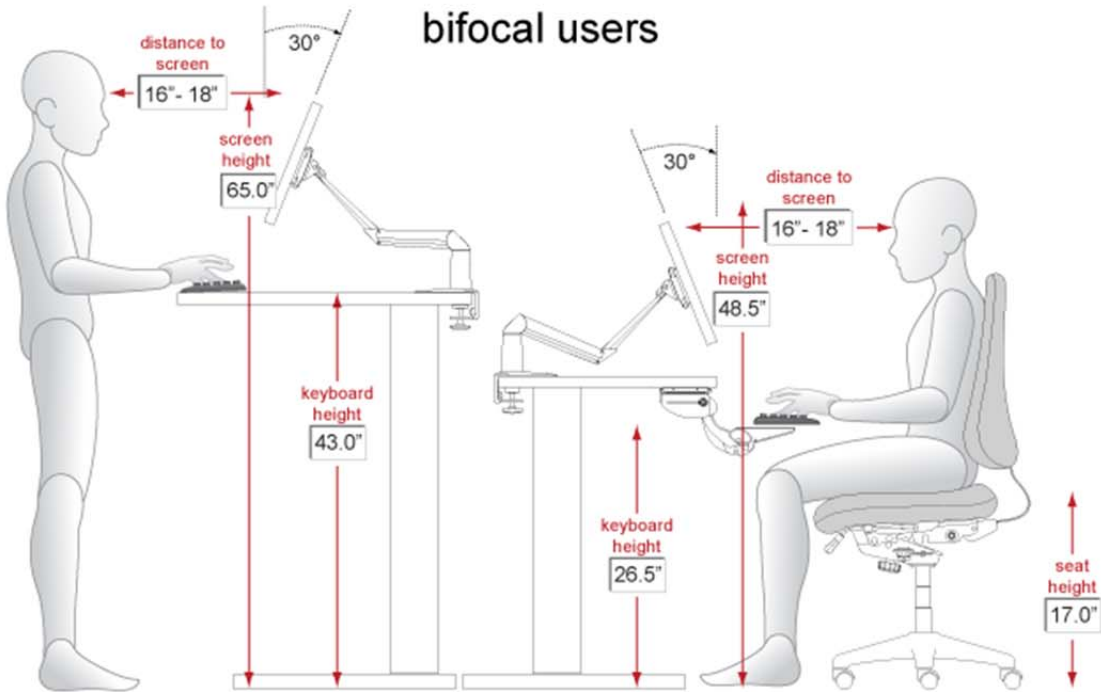

Workstation Heights – 5'0" – 6'3"

Your height: 5'8"

bifocal users

Special Needs Computers

P: 1-877-724-4922 | F: 1-877-724-9996 | E: sales@specialneedscomputers.ca

Workstation Heights – 5'0" – 6'3"

Your height: 5'9"

bifocal users

Special Needs Computers

P: 1-877-724-4922 | F: 1-877-724-9996 | E: sales@specialneedscomputers.ca

Workstation Heights – 5'0" – 6'3"

Your height: 5'10"

bifocal users

Special Needs Computers

P: 1-877-724-4922 | F: 1-877-724-9996 | E: sales@specialneedscomputers.ca

Workstation Heights – 5'0" – 6'3"

Your height: 5'11"

bifocal users

Special Needs Computers

P: 1-877-724-4922 | F: 1-877-724-9996 | E: sales@specialneedscomputers.ca

Workstation Heights – 5'0" – 6'3"

Your height: 6'0"