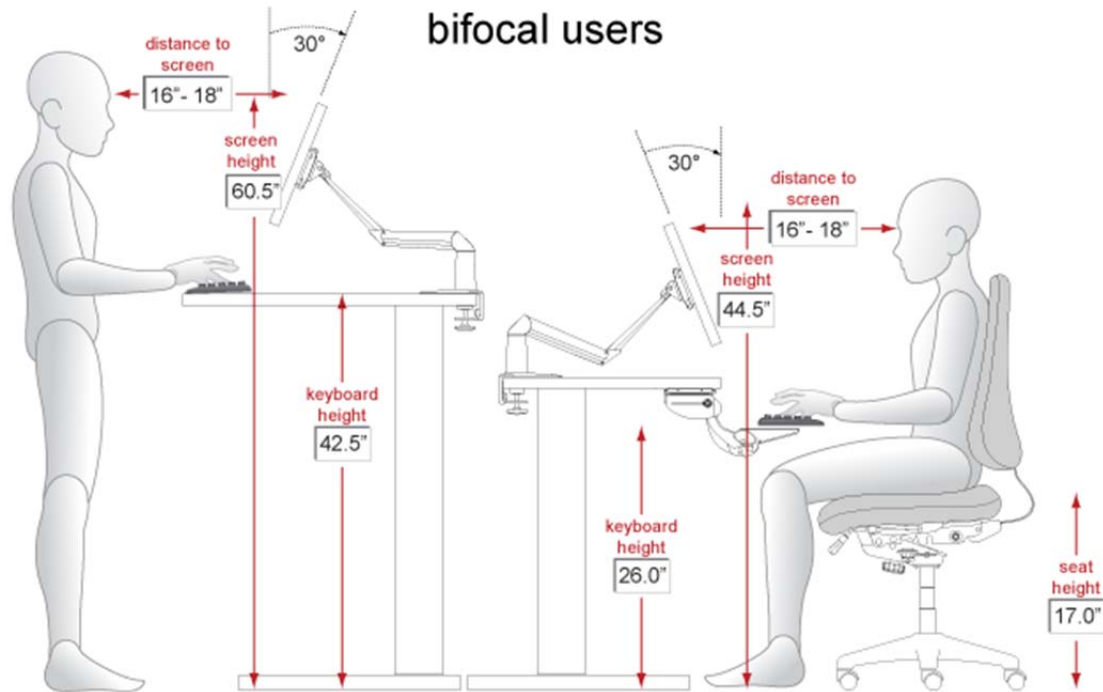

bifocal users

Special Needs Computers

P: 1-877-724-4922 | F: 1-877-724-9996 | E: sales@specialneedscomputers.ca

Workstation Heights – 5'0" – 6'3"

Your height: 5'7"

bifocal users

Special Needs Computers

P: 1-877-724-4922 | F: 1-877-724-9996 | E: sales@specialneedscomputers.ca

Workstation Heights – 5'0" – 6'3"

Your height: 5'8"

bifocal users

Special Needs Computers

P: 1-877-724-4922 | F: 1-877-724-9996 | E: sales@specialneedscomputers.ca

Workstation Heights – 5'0" – 6'3"

Your height: 5'9"

bifocal users

Special Needs Computers

P: 1-877-724-4922 | F: 1-877-724-9996 | E: sales@specialneedscomputers.ca

Workstation Heights – 5'0" – 6'3"

Your height: 5'10"

bifocal users

Special Needs Computers

P: 1-877-724-4922 | F: 1-877-724-9996 | E: sales@specialneedscomputers.ca