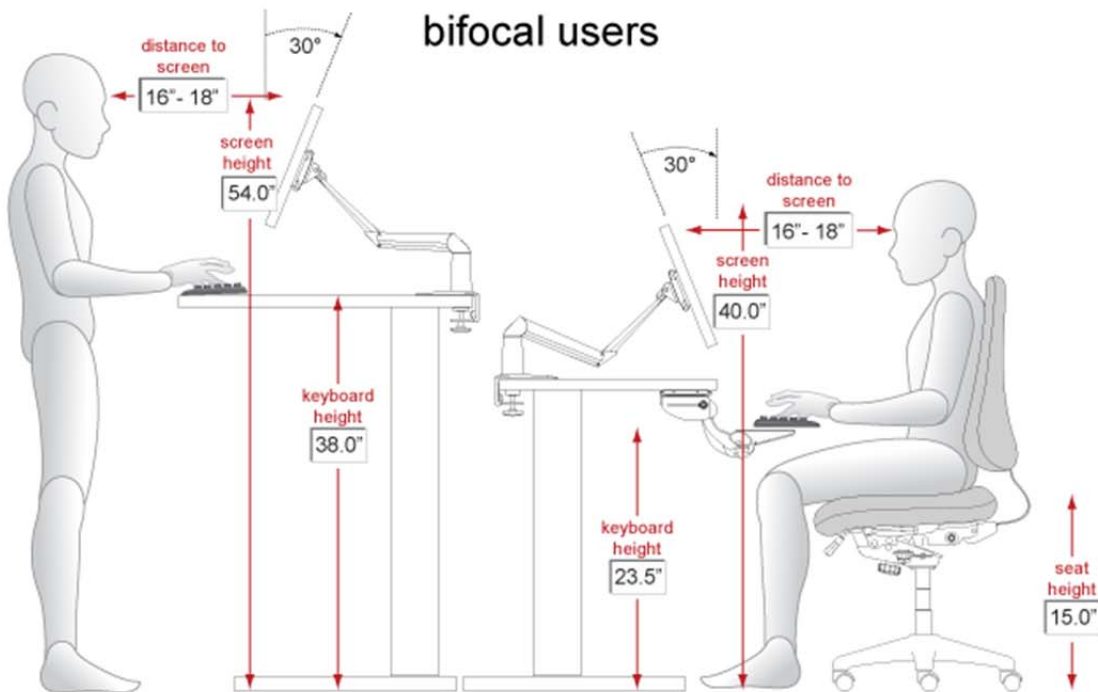

Workstation Heights – 5'0" – 6'3"

Your height: 5'2"

bifocal users

Special Needs Computers

P: 1-877-724-4922 | F: 1-877-724-9996 | E: sales@specialneedscomputers.ca

Workstation Heights – 5'0" – 6'3"

Your height: 5'3"

bifocal users

Special Needs Computers

P: 1-877-724-4922 | F: 1-877-724-9996 | E: sales@specialneedscomputers.ca

Workstation Heights – 5'0" – 6'3"

Your height: 5'4"

bifocal users

Special Needs Computers

P: 1-877-724-4922 | F: 1-877-724-9996 | E: sales@specialneedscomputers.ca

Workstation Heights – 5'0" – 6'3"

Your height: 5'5"

bifocal users

Special Needs Computers

P: 1-877-724-4922 | F: 1-877-724-9996 | E: sales@specialneedscomputers.ca

Workstation Heights – 5'0" – 6'3"

Your height: 5'6"