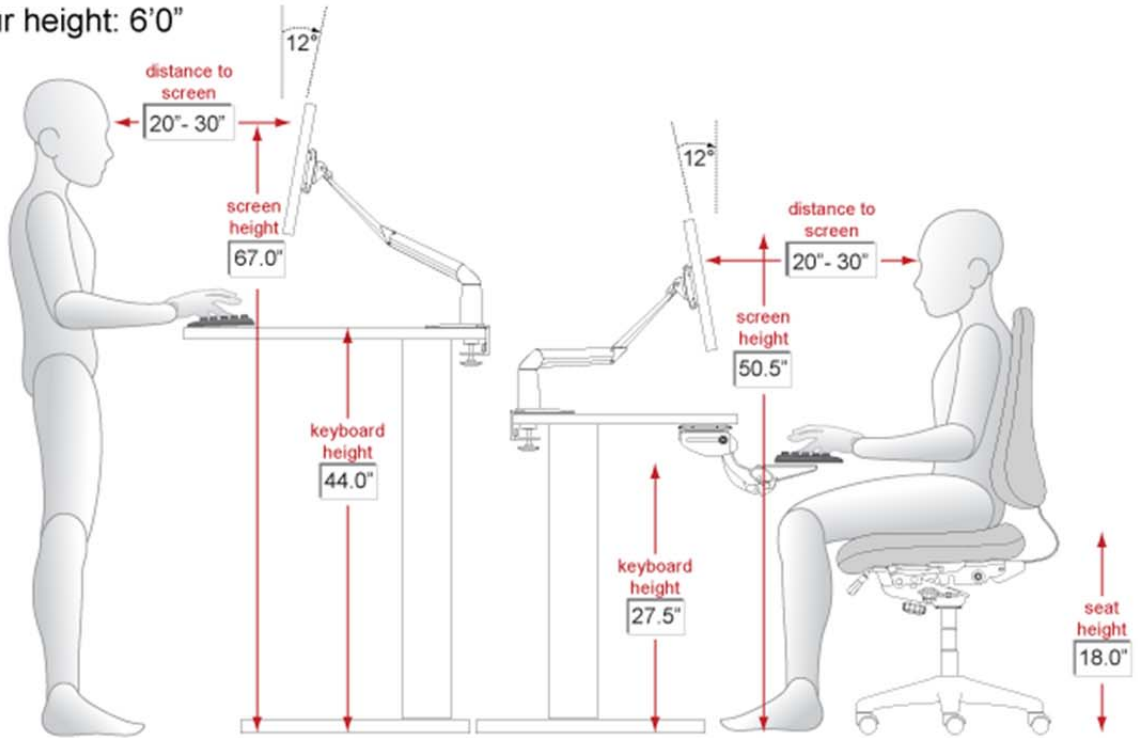

bifocal users

Special Needs Computers

P: 1-877-724-4922 | F: 1-877-724-9996 | E: sales@specialneedscomputers.ca

Workstation Heights – 5'0" – 6'3"

Your height: 5'10"

bifocal users

Special Needs Computers

P: 1-877-724-4922 | F: 1-877-724-9996 | E: sales@specialneedscomputers.ca

Workstation Heights – 5'0" – 6'3"

Your height: 5'11"

bifocal users

Special Needs Computers

P: 1-877-724-4922 | F: 1-877-724-9996 | E: sales@specialneedscomputers.ca

Workstation Heights – 5'0" – 6'3"

Your height: 6'0"

bifocal users

Special Needs Computers

P: 1-877-724-4922 | F: 1-877-724-9996 | E: sales@specialneedscomputers.ca

Workstation Heights – 5'0" – 6'3"

Your height: 6'1"

bifocal users

Special Needs Computers

P: 1-877-724-4922 | F: 1-877-724-9996 | E: sales@specialneedscomputers.ca