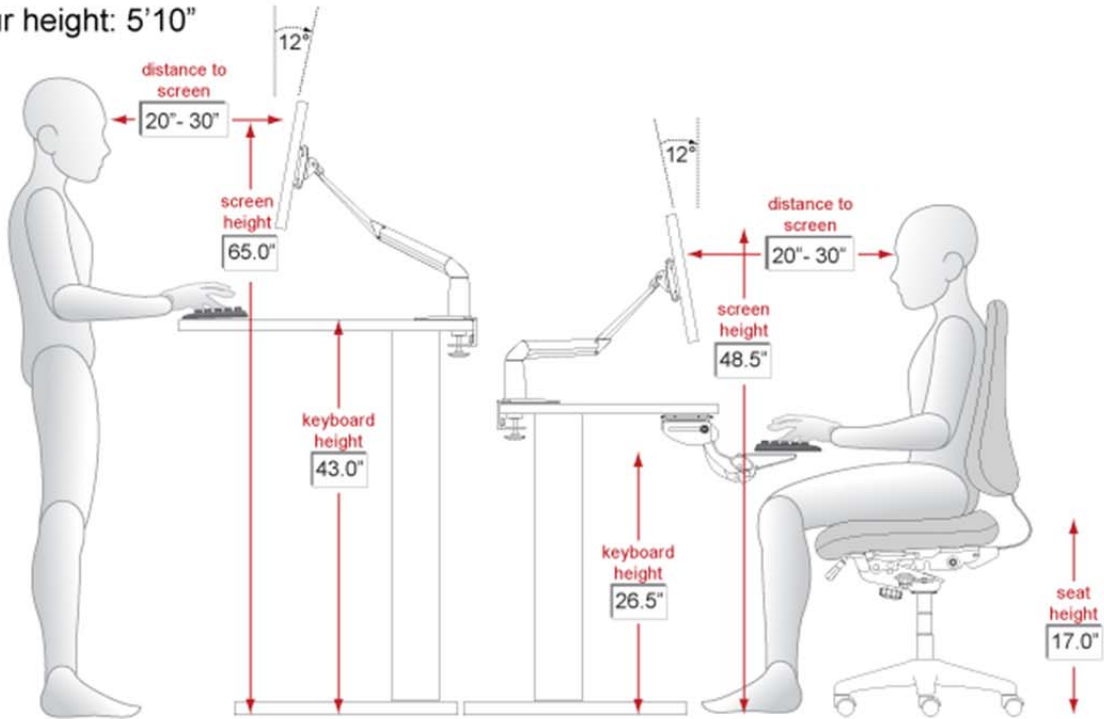

Workstation Heights – 5'0" – 6'3"

Your height: 5'8"

bifocal users

Special Needs Computers

P: 1-877-724-4922 | F: 1-877-724-9996 | E: sales@specialneedscomputers.ca

Workstation Heights – 5'0" – 6'3"

Your height: 5'9"

bifocal users

Special Needs Computers

P: 1-877-724-4922 | F: 1-877-724-9996 | E: sales@specialneedscomputers.ca

Workstation Heights – 5'0" – 6'3"

Your height: 5'10"

bifocal users

Special Needs Computers

P: 1-877-724-4922 | F: 1-877-724-9996 | E: sales@specialneedscomputers.ca

Workstation Heights – 5'0" – 6'3"

Your height: 5'11"

bifocal users

Special Needs Computers

P: 1-877-724-4922 | F: 1-877-724-9996 | E: sales@specialneedscomputers.ca

Workstation Heights – 5'0" – 6'3"

Your height: 6'0"