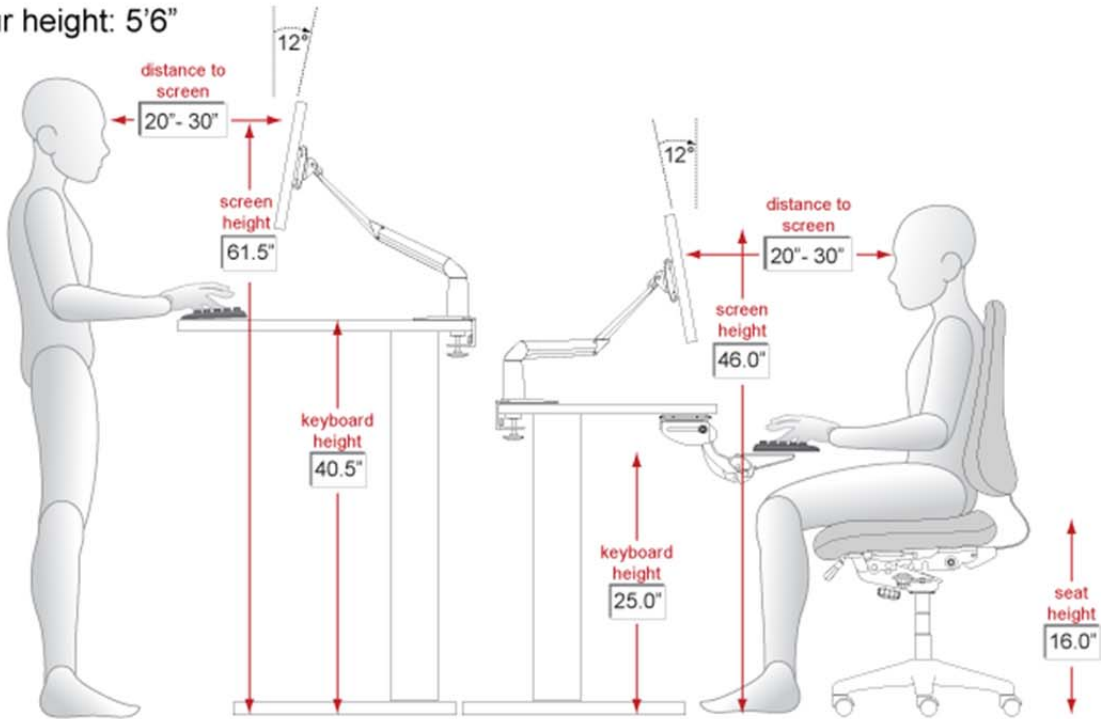

bifocal users

Special Needs Computers

P: 1-877-724-4922 | F: 1-877-724-9996 | E: sales@specialneedscomputers.ca

Workstation Heights – 5'0" – 6'3"

Your height: 5'4"

bifocal users

Special Needs Computers

P: 1-877-724-4922 | F: 1-877-724-9996 | E: sales@specialneedscomputers.ca

Workstation Heights – 5'0" – 6'3"

Your height: 5'5"

bifocal users

Special Needs Computers

P: 1-877-724-4922 | F: 1-877-724-9996 | E: sales@specialneedscomputers.ca

Workstation Heights – 5'0" – 6'3"

Your height: 5'6"

bifocal users

Special Needs Computers

P: 1-877-724-4922 | F: 1-877-724-9996 | E: sales@specialneedscomputers.ca

Workstation Heights – 5'0" – 6'3"

Your height: 5'7"

bifocal users

Special Needs Computers

P: 1-877-724-4922 | F: 1-877-724-9996 | E: sales@specialneedscomputers.ca