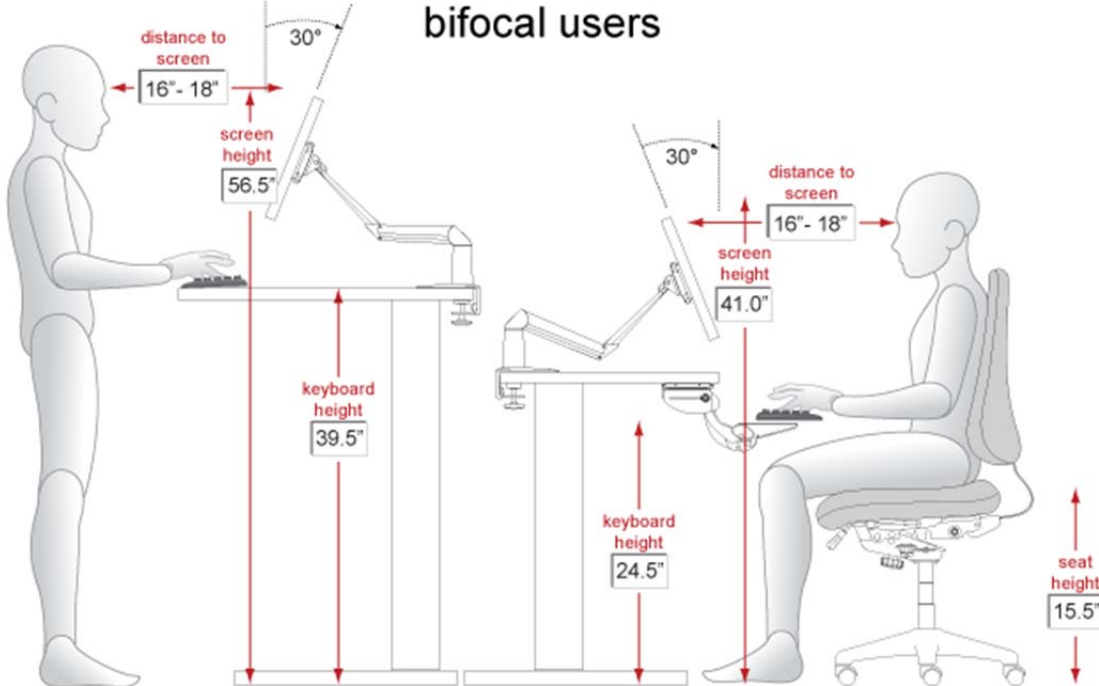

Workstation Heights – 5'0" – 6'3"

Your height: 5'2"

bifocal users

Special Needs Computers

P: 1-877-724-4922 | F: 1-877-724-9996 | E: sales@specialneedscomputers.ca

Workstation Heights – 5'0" – 6'3"

Your height: 5'3"

bifocal users

Special Needs Computers

P: 1-877-724-4922 | F: 1-877-724-9996 | E: sales@specialneedscomputers.ca

Workstation Heights – 5'0" – 6'3"

Your height: 5'4"

bifocal users

Special Needs Computers

P: 1-877-724-4922 | F: 1-877-724-9996 | E: sales@specialneedscomputers.ca

Workstation Heights – 5'0" – 6'3"

Your height: 5'5"

bifocal users

Special Needs Computers

P: 1-877-724-4922 | F: 1-877-724-9996 | E: sales@specialneedscomputers.ca

Workstation Heights – 5'0" – 6'3"

Your height: 5'6"