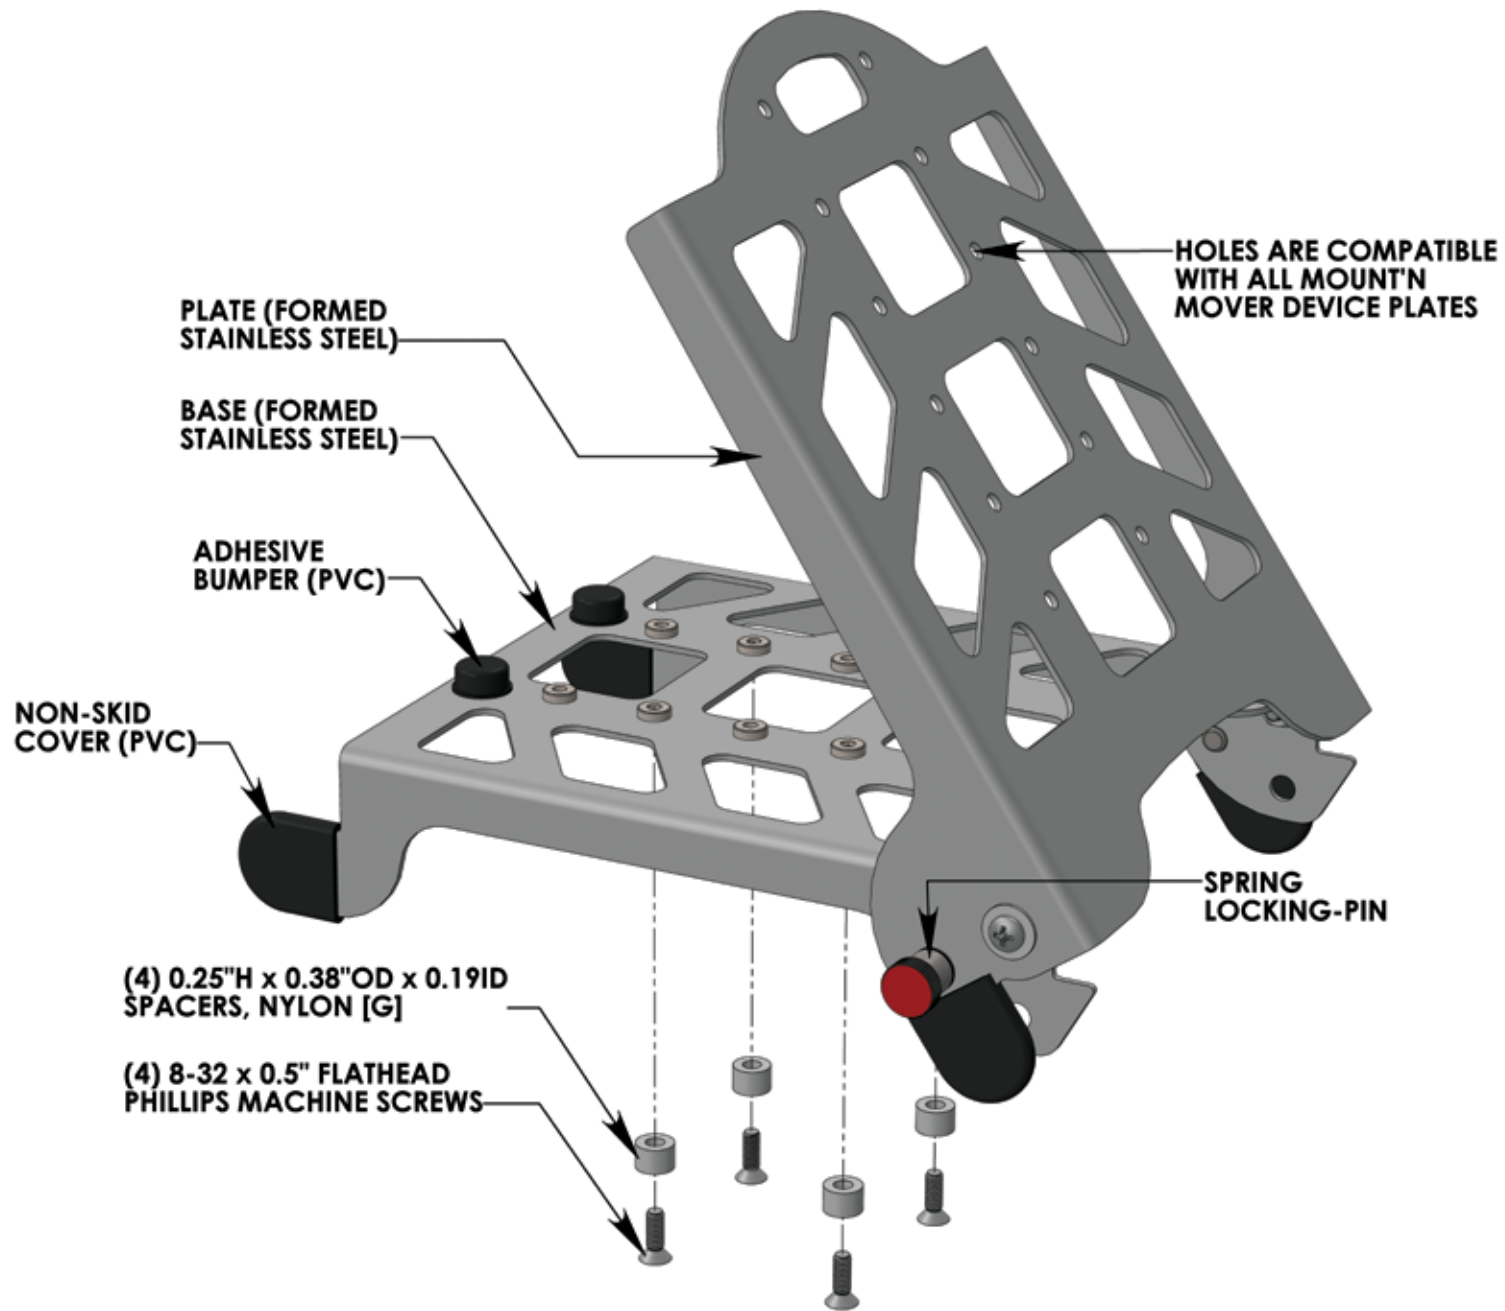

inches

centimeters

Mount'n Mover™
by BlueSky Designs

mountnmover.com

Product: DP-STAND90, Stand + 90°
Weight: 1 pound 8 oz. (0.68 kg)

1-888-724-7002 (toll free) or 1-612-724-7002

Mount'n Mover™
by BlueSky Designs

mountnmover.com

Product: DP-STAND90, Stand + 90°
Weight: 1 pound 8 oz. (0.68 kg)

1-888-724-7002 (toll free) or 1-612-724-7002

pg 3 of 3