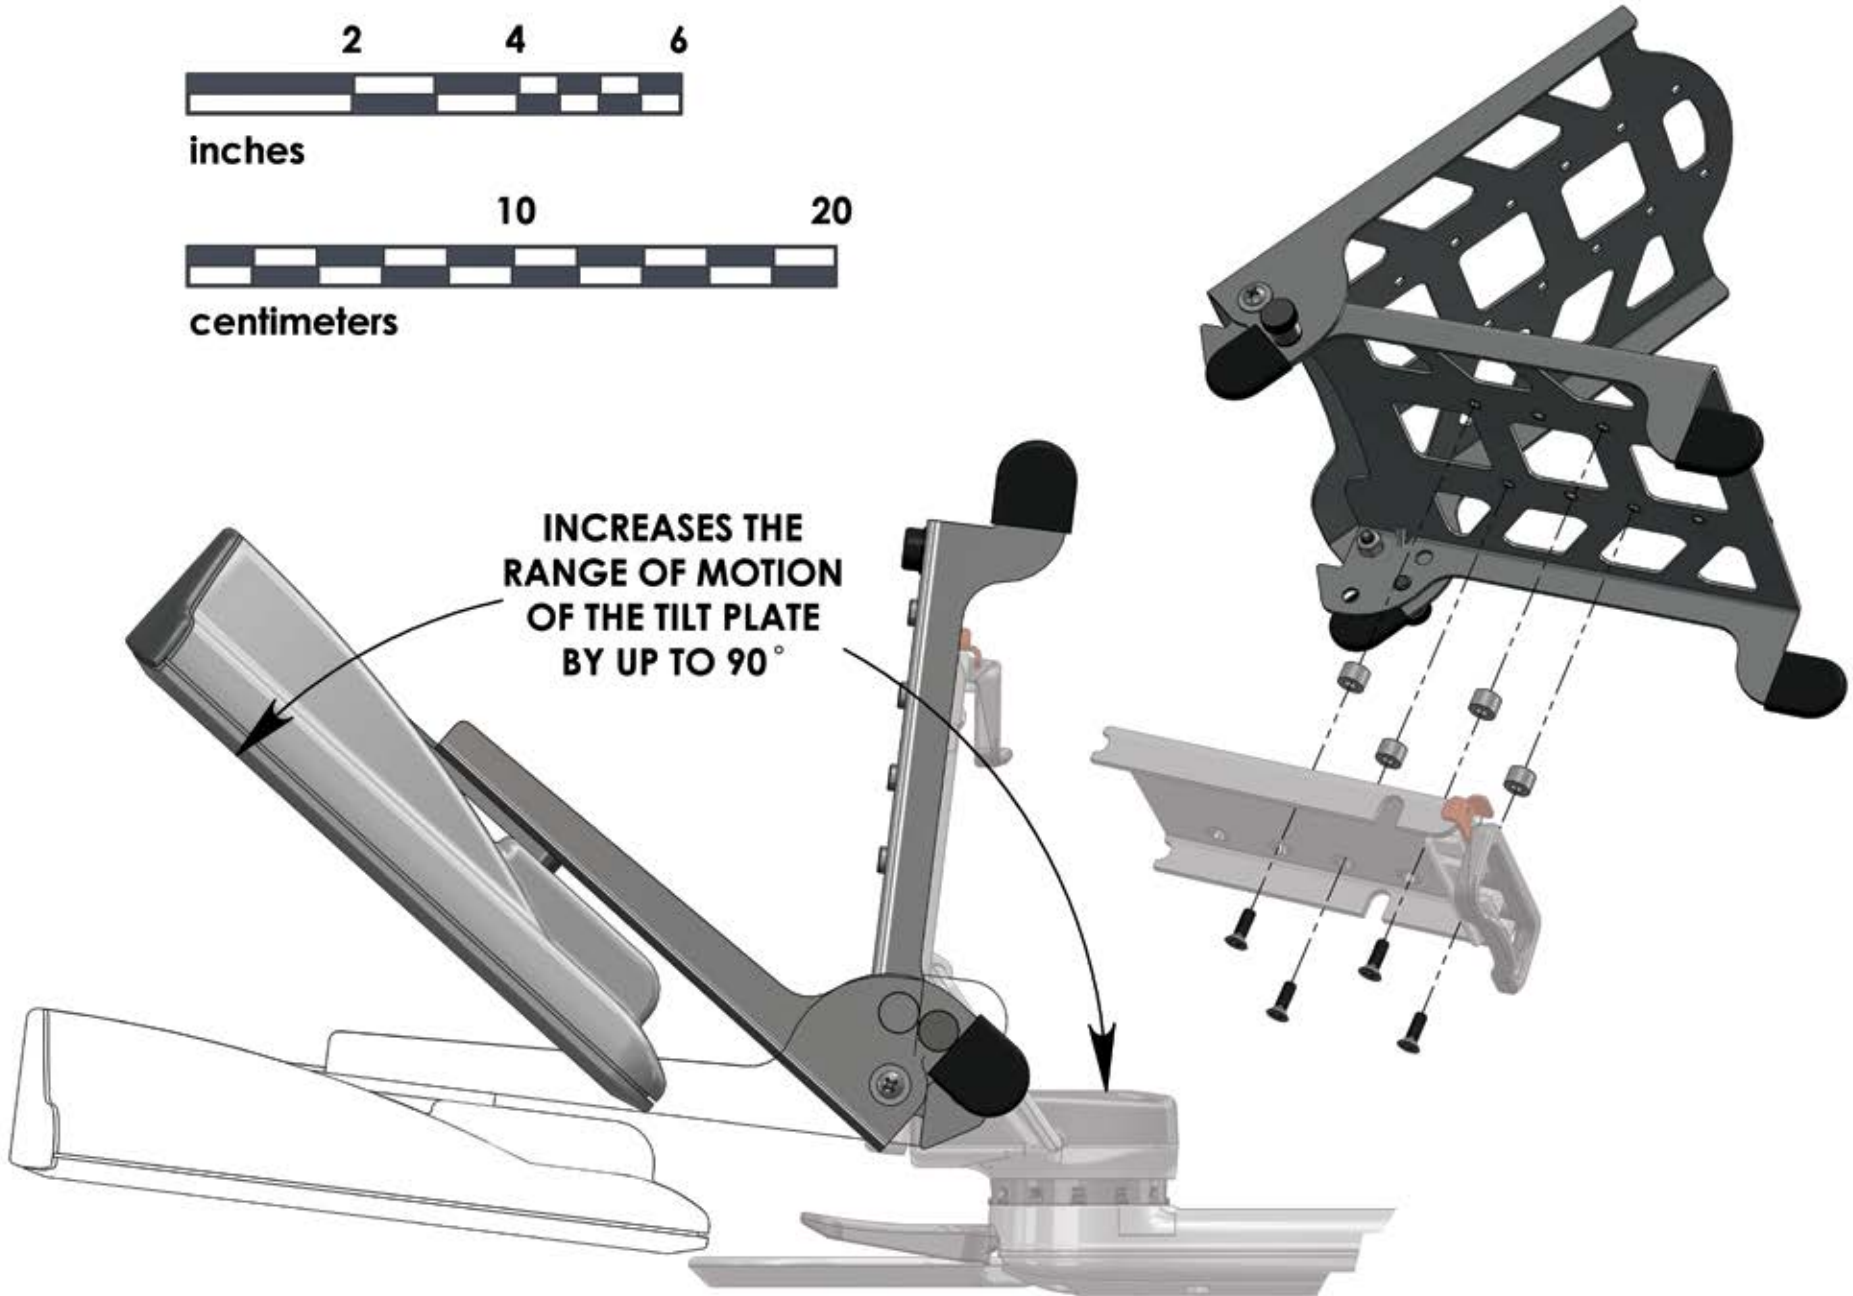

inches

centimeters

Mount'n Mover™
by BlueSky Designs

mountnmover.com

Product: DP-STAND90, Stand + 90°
Weight: 1 pound 8 oz. (0.68 kg)

1-888-724-7002 (toll free) or 1-612-724-7002

Mount'n Mover™
by BlueSky Designs

mountnmover.com

Product: DP-STAND90, Stand + 90°
Weight: 1 pound 8 oz. (0.68 kg)

1-888-724-7002 (toll free) or 1-612-724-7002

pg 3 of 3