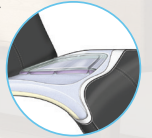

COMPATIBLE WITH:

PC-610 OMNI-MOTION CLASSIC

INTUITIVE 5-WAY CONTROLLER offers infinite comfort positions with a simple press and hold for zero gravity.

INDEPENDENT LEG AND BACK ADJUSTABILITY with dual-motor power to easily position the recline angle and leg elevation.

BATTERY SAFETY FEATURE will restore the chair back to the upright position in case of a power outage. *Batteries not included.*

PC-600 OMNI-MOTION SILHOUETTE

EVERYTHING YOU GET FROM OUR PC-610 OMNI-MOTION CLASSIC BUT WITH A TAPERED, SLIMMER FRAME.

The perfect choice for those smaller in stature.

PC-420 CLASSIC MANUAL PLUS

MANUAL RECLINE LEVER uses the body's own weight to gently ease into all recline angles to position the body in a state of virtual weightlessness.

AVAILABLE IN PREMIUM LEATHER:

Espresso

Cognac

Black

Sycamore

Ivory

Gray

WOOD BASE COLOR OPTIONS:

Walnut

Dark Walnut

Matte Black

Human Touch®, LLC
4600 E Conant Street, Long Beach, CA 90808 USA (800) 355-2762

©2020 Human Touch®, LLC. Human Touch is a registered trademark of Human Touch®, LLC. No medical claims are warranted or implied by the use of this product. Specifications are subject to change.

Supreme_Upholstery_0820

www.humantouch.com

SPECIAL NEEDS
COMPUTERS
1-877-724-4922

5-YEAR WARRANTY

Structure, Parts, and In-Home Service