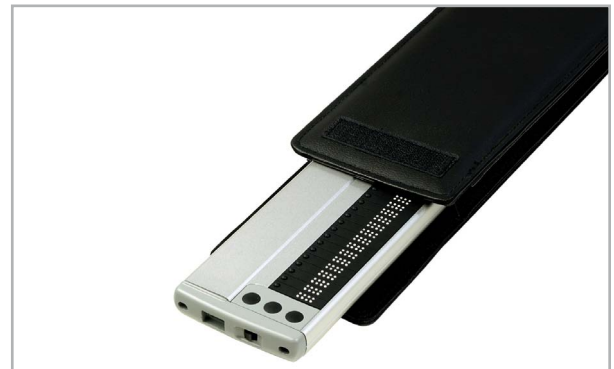

Vario 340

to see with different eyes.

Visio Braille

SPECIAL NEEDS
COMPUTERS
1-877-724-4922

The compact braille display for home and office

The Vario 340 is a high quality yet affordable 40-cell braille display for computer users in need of a compact, lightweight solution for use with computers at home, work, or school. Like our other braille displays, Vario 340 is a Human Interface Device (HID), which means a driver does not need to be installed to use it. Vario 340 features a reversible USB Type C port, which means it doesn't matter which direction the USB plug is facing. Vario 340 has everything you need for quick access to information. Plus, it's easy and comfortable to use.

Visit us at www.visiobraille.de

Vario 340

The compact braille display
for home and office

The compact Vario 340 impresses with its simple yet functional design, with the high quality our braillelines are known for. The 40 braille cells are embedded in a solid metal casing that is robust and durable. Navigation and operation of Vario 340 is achieved via 6 function keys; there are 3 on each side of the braille display. Vario 340 is so power efficient that a battery is not needed. Just connecting via USB to your computer is all that is needed.

Measurements and weight:

- 30.2 x 2.1 x 7.2 cm (11.9 x 0.8 x 2.8 inches)
- 540 g (1.1 pounds)

Connections / interfaces:

- USB Type C
- HID - Human Interface Device

Accessories:

- Leatherette bag (optional)

Use with your desktop or laptop PC.

Vario 340 with the optional leatherette bag.

The USB Type C connector can be inserted into Vario 340 in either direction.

VisioBraille GmbH

Oßmaritzer Straße 4c phone.: 03641 - 2816-400
D-07745 Jena fax.: 03641 - 2816-416