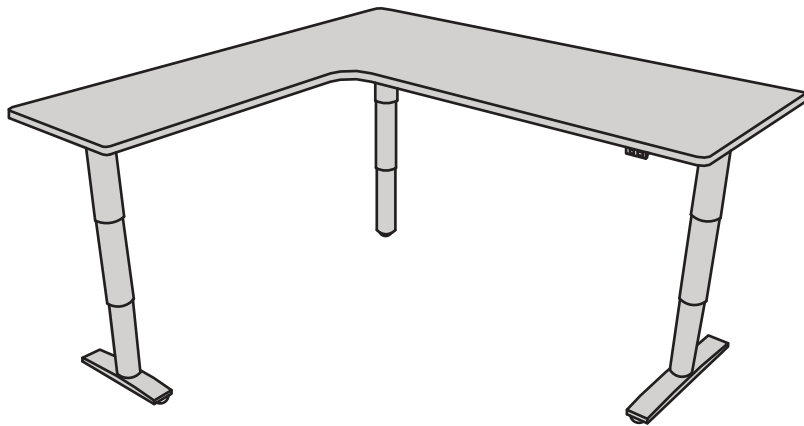

POPULAS
furniture by AD·AS

SPECIAL NEEDS
COMPUTERS 
1-877-724-4922

VOX™ L-DESK
Electric, height adjustable L-shape desk

Computer workstation features smooth, quiet motorized adjustment with extra-low and extra-high height range. The Vox™ series is designed without a cross brace enabling maximum knee space.

FEATURES:

- L-shaped desk with vertical adjustment for individual positioning or multi-user environment
- Push-button motorized adjustment throughout the specified range
- Push-button controls can be mounted on either side of table
- Durable laminate top or real wood veneer

TECHNICAL DATA:

- Standard table dimensions: 72" X 70" X 30", 20"
- Vertical adjustment range 24" - 50"
- System operates on standard 110V, electric motor UL listed
- Extruded aluminum telescoping legs
- Base finish Graphite Silver
- Load capacity 450 lbs

MODEL	DIMENSIONS	ADJUSTMENT RANGE	START/END HEIGHT	LEG SPAN
VX 7230 L	72"x70"x30",20"	26"	24", 50"	Main, 57" Return, 55"

Top View

Front View

Side View