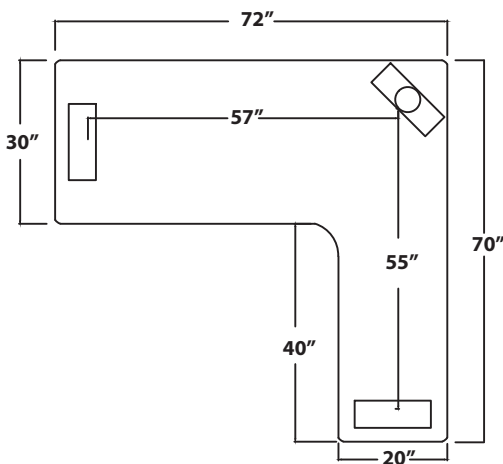

POPULAS
furniture by AD·AS

SPECIAL NEEDS
COMPUTERS 
1-877-724-4922

VOX™ L-DESK
Electric, height adjustable L-shape desk

Computer workstation features smooth, quiet motorized adjustment with extra-low and extra-high height range. The Vox™ series is designed without a cross brace enabling maximum knee space.

FEATURES:

- L-shaped desk with vertical adjustment for individual positioning or multi-user environment
- Push-button motorized adjustment throughout the specified range
- Push-button controls can be mounted on either side of table
- Durable laminate top or real wood veneer

TECHNICAL DATA:

- Standard table dimensions: 72" X 70" X 30", 20"
- Vertical adjustment range 24" - 50"
- System operates on standard 110V, electric motor UL listed
- Extruded aluminum telescoping legs
- Base finish Graphite Silver
- Load capacity 450 lbs

MODEL	DIMENSIONS	ADJUSTMENT RANGE	START/END HEIGHT	LEG SPAN
VX 7230 L	72"x70"x30",20"	26"	24", 50"	Main, 57" Return, 55"

Top View

Front View

Side View