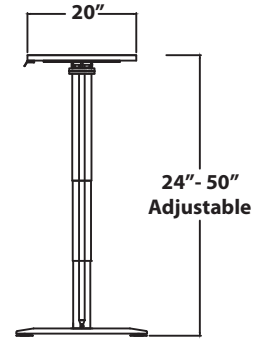

FEATURES:

- L-shaped desk with vertical adjustment for individual positioning or multi-user environment
- Push-button motorized adjustment throughout the specified range
- Push-button controls can be mounted on either side of table
- Durable laminate top or real wood veneer

TECHNICAL DATA:

- Standard table dimensions: 72" X 70" X 30", 20"
- Vertical adjustment range 24" - 50"
- System operates on standard 110V, electric motor UL listed
- Extruded aluminum telescoping legs
- Base finish Graphite Silver
- Load capacity 450 lbs

MODEL	DIMENSIONS	ADJUSTMENT RANGE	START/END HEIGHT	LEG SPAN
VX 7230 L	72"x70"x30",20"	26"	24", 50"	Main, 57" Return, 55"

Top View

Front View

Side View