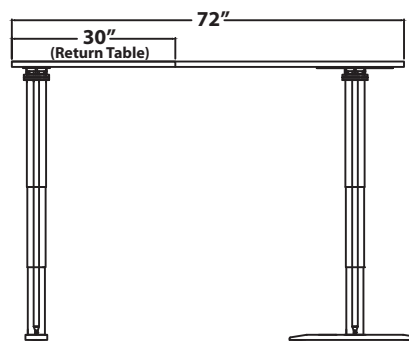

FEATURES:

- L-shaped desk with vertical adjustment for individual positioning or multi-user environment
- Push-button motorized adjustment throughout the specified range
- Push-button controls can be mounted on either side of table
- Durable laminate top or real wood veneer

TECHNICAL DATA:

- Standard table dimensions: 72" X 70" X 30", 20"
- Vertical adjustment range 24" - 50"
- System operates on standard 110V, electric motor UL listed
- Extruded aluminum telescoping legs
- Base finish Graphite Silver
- Load capacity 450 lbs

MODEL	DIMENSIONS	ADJUSTMENT RANGE	START/END HEIGHT	LEG SPAN
VX 7230 L	72"x70"x30",20"	26"	24", 50"	Main, 57" Return, 55"

Top View

Front View

Side View