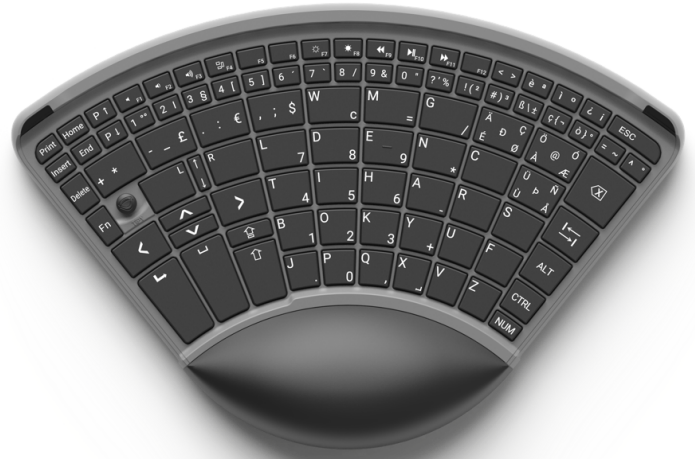

Back

Working temperature

0 °C bis 40 °C

Connection

USB-C

System requirements

USB port

Dimensions product

ca. 270 x 170 x 17 mm

© TiPY GmbH • Annenhofstrasse 68 • 3032 Eichgraben • Austria • www.tipykeyboard.com • 2020-09

Subject to errors, technical changes and delivery options. Technical information relates only to the specification of the products. Properties are not guaranteed.