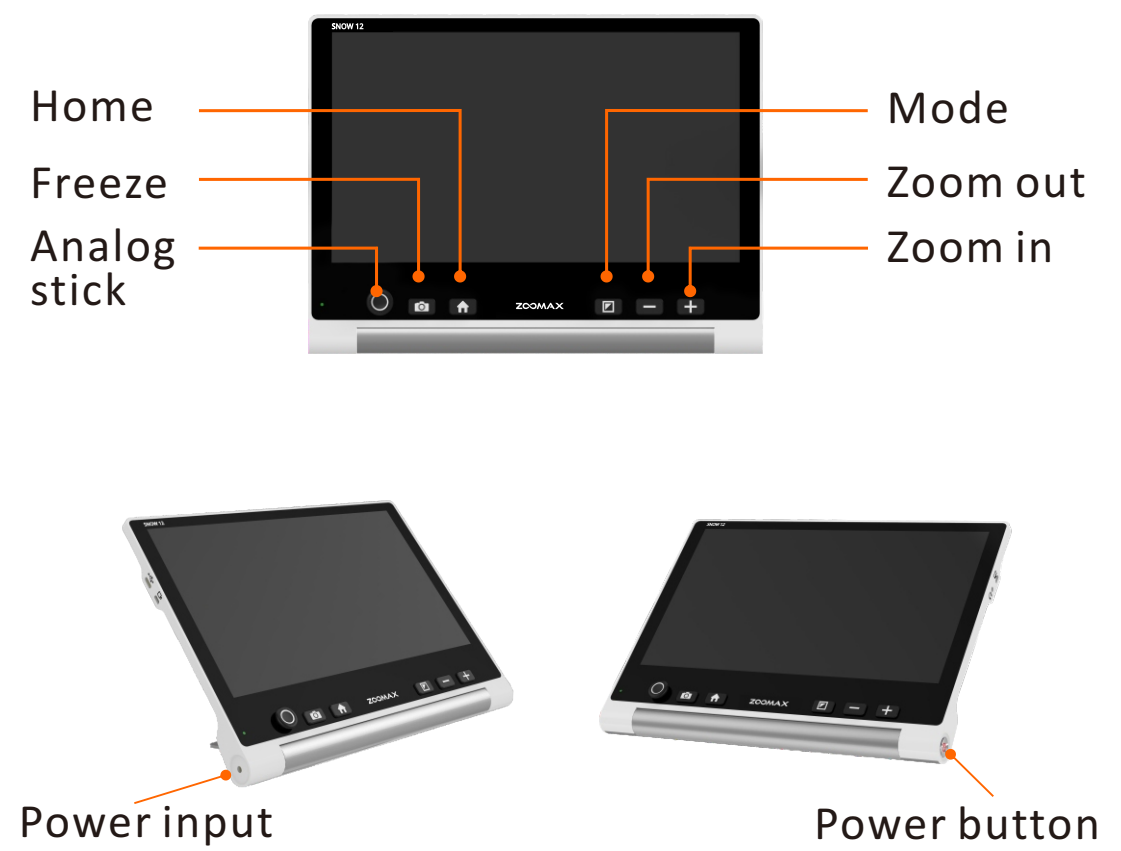

Quick Guide

Buttons

Buttons

Foldable stand

Snow 12 with foldable stand

Basic function Operation

	Turn on/off the device	Press power button
	Zoom in/out	Press or
	Open the stand	Press the Release button on the bottom of the back cover
	Change color mode	Short press
	Change to full color fast	Press and hold for 1 second
	Freeze image	Short press
	Move image with analog stick	Move the analog stick up/down/left/right to move within a magnified image .
	Reading line or masks	Press and simultaneously in real-time viewing, or choose in Settings menu.

Advanced function Operation

	Main menu	Short press the home button to enter/exit main menu. Move the analog stick up/down/right/left to cycle through the icons. Press to confirm. Press to go back. Or tap the icons in main menu
	Save photo	Tap in the on-screen button bar after freezing the image.
	Check saved photo	Tap the gallery icon in main menu.
	Settings	Tap the settings icon in main menu.
	System information	Tap the system information icon .
	Adjust high contrast	Press and hold first and short press or , or choose in settings.

Text-to-speech function Operation

	Text-to-speech Mode	Press and hold the for 3 seconds to enter/exit Text-to-speech mode. Tap or select Text-to-speech icon in main menu. Place a document flat underneath Snow 12. Press to capture the image and convert the document into speech. Press to exit.
--	---------------------	---