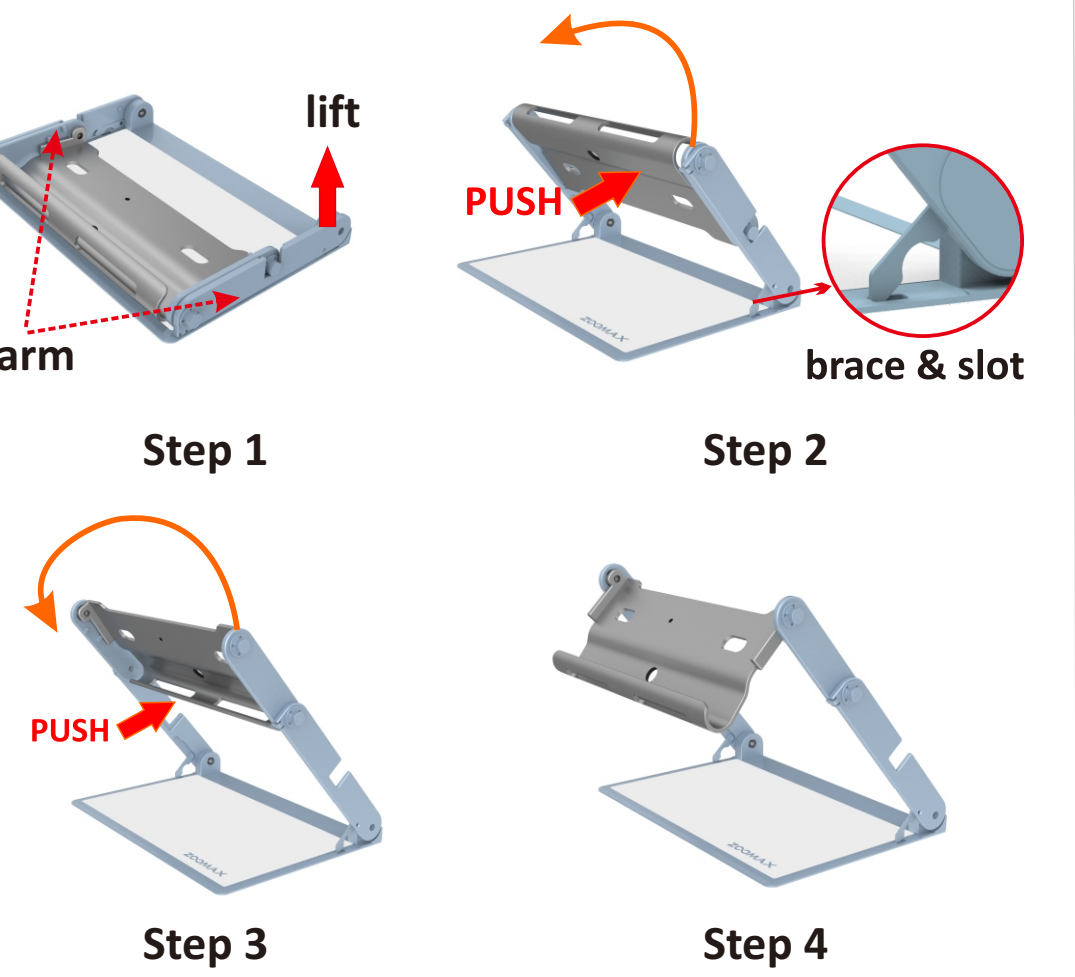

Quick Guide

Buttons

Buttons

Foldable stand

Snow 12 with foldable stand

Basic function Operation

	Turn on/off the device	Press power button
	Zoom in/out	Press or
	Open the stand	Press the Release button on the bottom of the back cover
	Change color mode	Short press
	Change to full color fast	Press and hold for 1 second
	Freeze image	Short press
	Move image with analog stick	Move the analog stick up/down/left/right to move within a magnified image .
	Reading line or masks	Press and simultaneously in real-time viewing, or choose in Settings menu.

Advanced function Operation

	Main menu	Short press the home button to enter/exit main menu. Move the analog stick up/down/right/left to cycle through the icons. Press to confirm. Press to go back. Or tap the icons in main menu
	Save photo	Tap in the on-screen button bar after freezing the image.
	Check saved photo	Tap the gallery icon in main menu.
	Settings	Tap the settings icon in main menu.
	System information	Tap the system information icon .
	Adjust high contrast	Press and hold first and short press or , or choose in settings.

Text-to-speech function Operation

	Text-to-speech Mode	Press and hold the for 3 seconds to enter/exit Text-to-speech mode. Tap or select Text-to-speech icon in main menu. Place a document flat underneath Snow 12. Press to capture the image and convert the document into speech. Press to exit.
--	---------------------	---