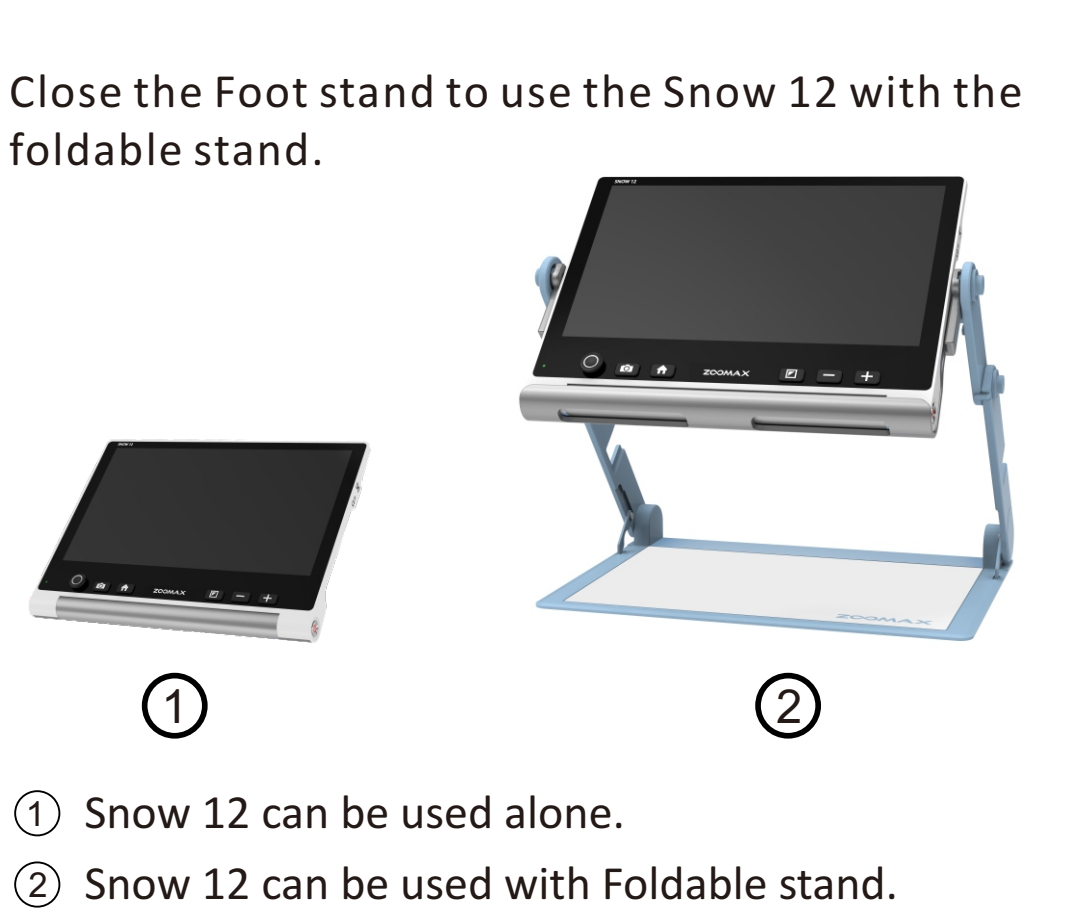

Quick Guide

Buttons

Buttons

Foldable stand

Snow 12 with foldable stand

Basic function Operation

	Turn on/off the device	Press power button
	Zoom in/out	Press or
	Open the stand	Press the Release button on the bottom of the back cover
	Change color mode	Short press
	Change to full color fast	Press and hold for 1 second
	Freeze image	Short press
	Move image with analog stick	Move the analog stick up/down/left/right to move within a magnified image .
	Reading line or masks	Press and simultaneously in real-time viewing, or choose in Settings menu.

Advanced function Operation

	Main menu	Short press the home button to enter/exit main menu. Move the analog stick up/down/right/left to cycle through the icons. Press to confirm. Press to go back. Or tap the icons in main menu
	Save photo	Tap in the on-screen button bar after freezing the image.
	Check saved photo	Tap the gallery icon in main menu.
	Settings	Tap the settings icon in main menu.
	System information	Tap the system information icon .
	Adjust high contrast	Press and hold first and short press or , or choose in settings.

Text-to-speech function Operation

	Text-to-speech Mode	Press and hold the for 3 seconds to enter/exit Text-to-speech mode. Tap or select Text-to-speech icon in main menu. Place a document flat underneath Snow 12. Press to capture the image and convert the document into speech. Press to exit.
--	---------------------	---