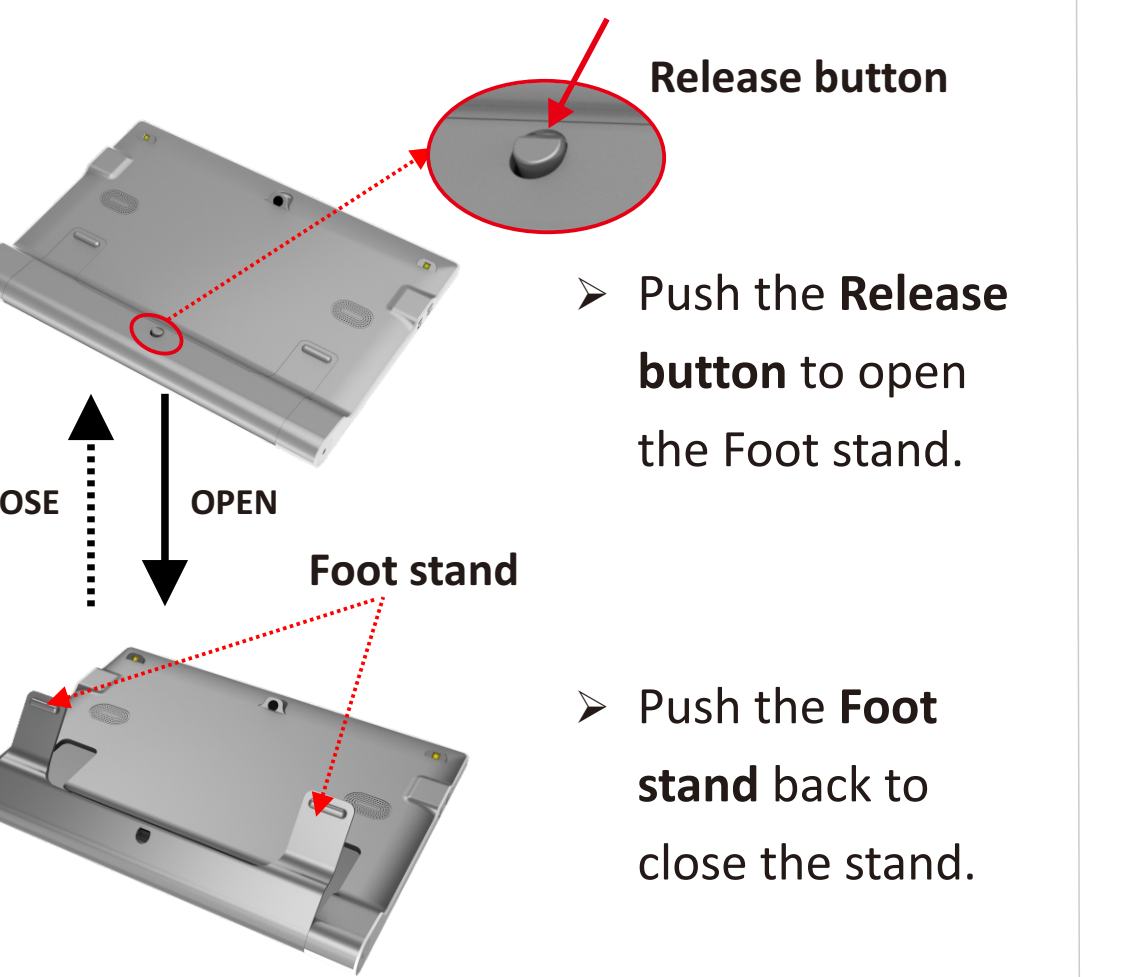

Quick Guide

Buttons

Buttons

Foldable stand

Snow 12 with foldable stand

Basic function Operation

	Turn on/off the device	Press power button
	Zoom in/out	Press or
	Open the stand	Press the Release button on the bottom of the back cover
	Change color mode	Short press
	Change to full color fast	Press and hold for 1 second
	Freeze image	Short press
	Move image with analog stick	Move the analog stick up/down/left/right to move within a magnified image .
	Reading line or masks	Press and simultaneously in real-time viewing, or choose in Settings menu.

Advanced function Operation

	Main menu	Short press the home button to enter/exit main menu. Move the analog stick up/down/right/left to cycle through the icons. Press to confirm. Press to go back. Or tap the icons in main menu
	Save photo	Tap in the on-screen button bar after freezing the image.
	Check saved photo	Tap the gallery icon in main menu.
	Settings	Tap the settings icon in main menu.
	System information	Tap the system information icon .
	Adjust high contrast	Press and hold first and short press or , or choose in settings.

Text-to-speech function Operation

	Text-to-speech Mode	Press and hold the for 3 seconds to enter/exit Text-to-speech mode. Tap or select Text-to-speech icon in main menu. Place a document flat underneath Snow 12. Press to capture the image and convert the document into speech. Press to exit.
--	---------------------	---