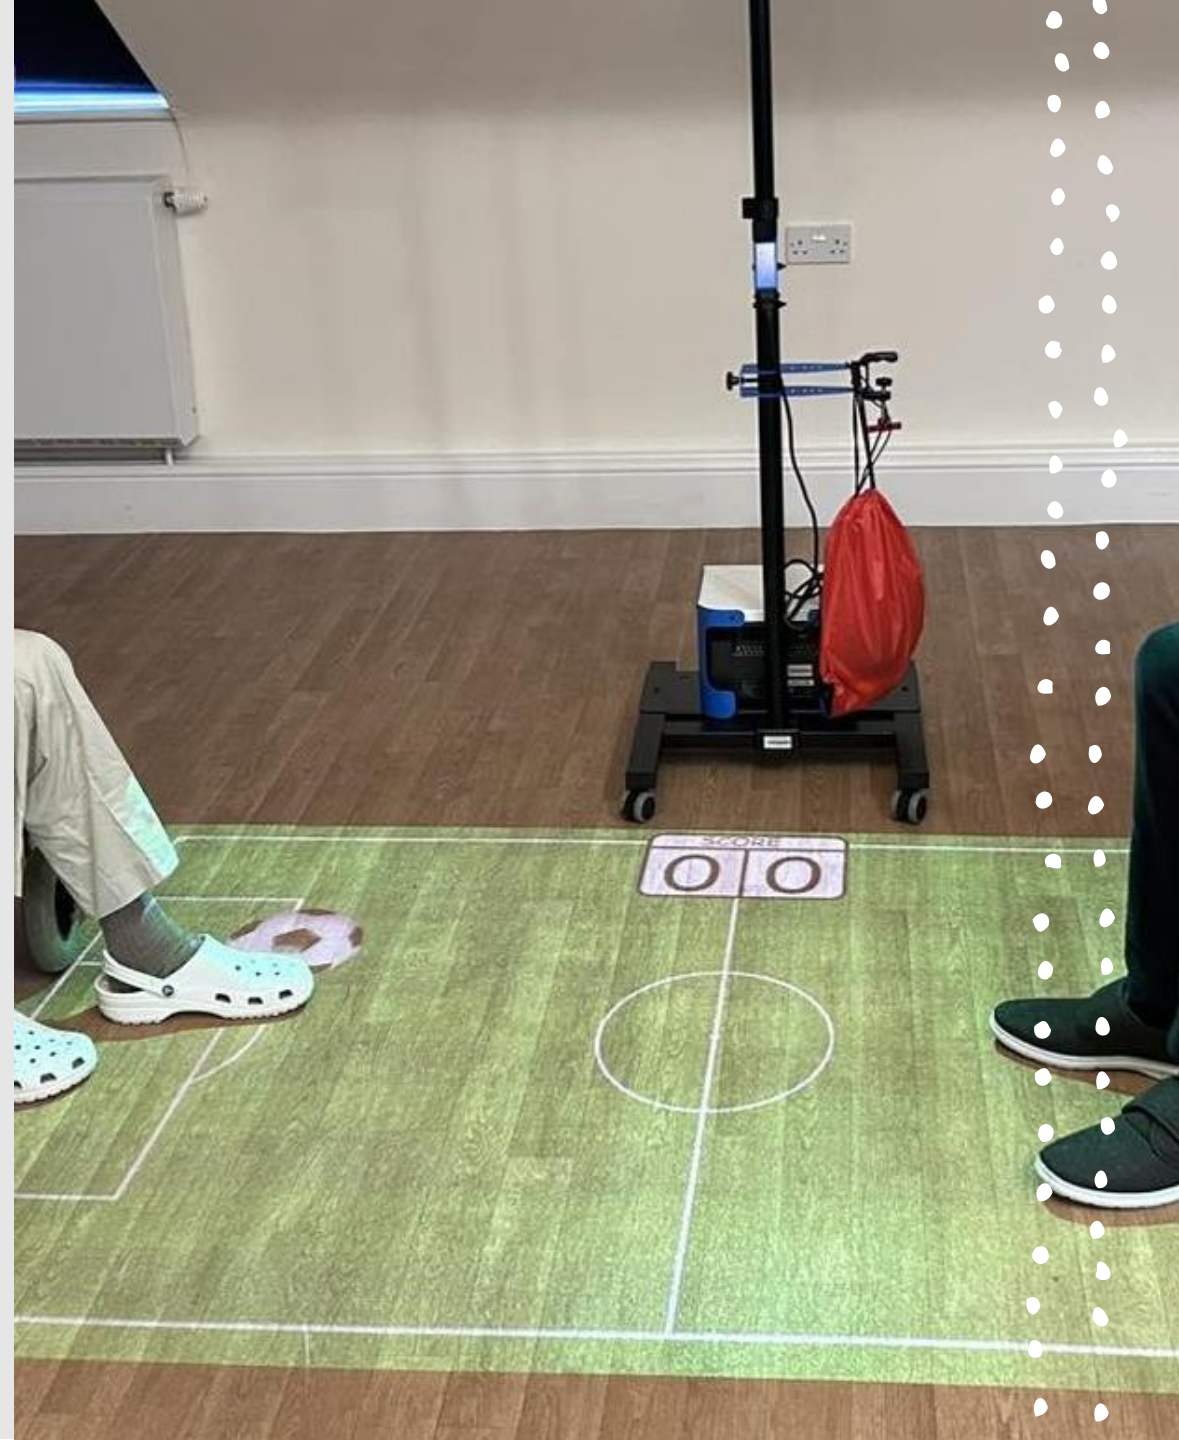

Optional Battery

- Add the optional battery pack for a completely mobile projection unit
- No trailing wires
- No finding a spare plug socket
- Carry on with the fun from room to room
- Reduce downtime as there is no need to power down the unit every time you move the projector from room to room
- Approx. 5 hours run time from a 1 hour charge
- You can even use the machine while its charging