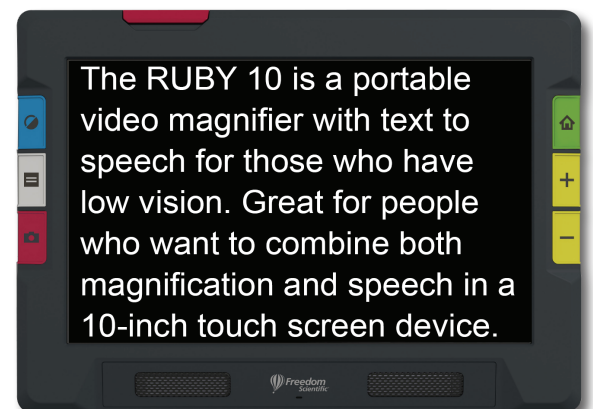

# RUBY® 10

A 10-inch touchscreen video magnifier

**SPECIAL NEEDS  
COMPUTERS**   
**1-877-724-4922**

***Portable video magnifier with the convenience of a touchscreen and optional text-to-speech***

The RUBY 10 is a portable video magnifier with three cameras for distance, reading, and an extended arm for full-page image capture and optional OCR.

Perfect for individuals who want a larger screen and desktop capabilities in a portable package. Choose the speech model for text-to-speech functionality.

Use right out of the box with intuitive controls, built-in reading stand. Unique, patent-pending viewing modes improve contrast and maximize comfort.

## RUBY 10 Features

- Magnify from 2X to 24X
- Touchscreen menu buttons and tactile buttons
- Portable and lightweight
- Magnify small objects and fine print
- See objects at a short distance
- Save scanned images and documents
- Connect via Miracast or USB to an external display
- Scan and read full-page documents (speech model)
- Connect a headset to listen to documents privately (speech model)