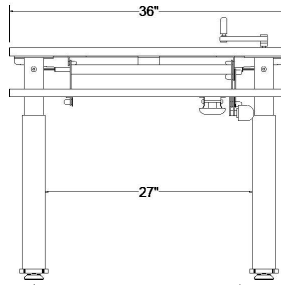

**TECHNICAL DATA:**

- See chart for standard dimensions
- Front surface adjustment range 20"-45" (4" below, 7" above rear surface), with 15' +/- tilt
- Vertical adjustment range 24"-38" or 27-45, 6 cranks per inch
- Load Capacity 225 lbs. rear surface
- Load Capacity 50 lbs. front surface
- 14 Gauge Steel for telescoping leg. US Made Plate steel 0.5" thick for feet and support brackets
- Tight tolerances produce a stable adjustment in all positions

MODEL	FRONT/REAR DIMENSIONS	OVERALL DIMENSIONS	ADJUSTMENT RANGE "	START / END HEIGHT "	LEG SPAN
EQ 361416 KBL	36" X 14" 36" X 16"	36" X 31"	14 or 18	24-38 or 27-45	30"
EQ 421416 KBL	42" X 14" 42" X 16"	42" X 31"	14 or 18	24-38 or 27-45	30"
EQ 481416 KBL	48" X 14" 48" X 16"	48" X 31"	14 or 18	24-38 or 27-45	38"
EQ 601416 KBL	60" X 14" 60" X 16"	60" X 31"	14 or 18	24-38 or 27-45	50"
EQ 721416 KBL	72" X 14" 72" X 16"	72" X 31"	14 or 18	24-38 or 27-45	57"

**EQUITY SERIES  
KEYBOARD LIFT**  
Dimensions

**EQ 361416 KBL**

Top View

Front View

Side View

**EQ 421416 KBL**

Top View

Front View

Side View

**EQ 481416 KBL**

Top View

Front View

Side View

**POPULAS**  
furniture by AD·AS

**EQUITY SERIES  
KEYBOARD LIFT**  
Dimensions

**EQ 601416 KBL**