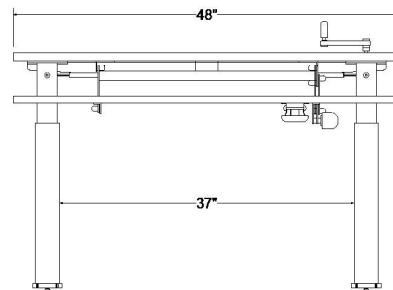

**TECHNICAL DATA:**

- See chart for standard dimensions
- Front surface adjustment range 20"-45" (4" below, 7" above rear surface), with 15' +/- tilt
- Vertical adjustment range 24"-38" or 27-45, 6 cranks per inch
- Load Capacity 225 lbs. rear surface
- Load Capacity 50 lbs. front surface
- 14 Gauge Steel for telescoping leg. US Made Plate steel 0.5" thick for feet and support brackets
- Tight tolerances produce a stable adjustment in all positions

MODEL	FRONT/REAR DIMENSIONS	OVERALL DIMENSIONS	ADJUSTMENT RANGE "	START / END HEIGHT "	LEG SPAN
EQ 361416 KBL	36" X 14" 36" X 16"	36" X 31"	14 or 18	24-38 or 27-45	30"
EQ 421416 KBL	42" X 14" 42" X 16"	42" X 31"	14 or 18	24-38 or 27-45	30"
EQ 481416 KBL	48" X 14" 48" X 16"	48" X 31"	14 or 18	24-38 or 27-45	38"
EQ 601416 KBL	60" X 14" 60" X 16"	60" X 31"	14 or 18	24-38 or 27-45	50"
EQ 721416 KBL	72" X 14" 72" X 16"	72" X 31"	14 or 18	24-38 or 27-45	57"

**EQUITY SERIES  
KEYBOARD LIFT**  
Dimensions

**EQ 361416 KBL**

Top View

Front View

Side View

**EQ 421416 KBL**

Top View

Front View

Side View

**EQ 481416 KBL**

Top View

Front View

Side View

**POPULAS**  
furniture by AD·AS

**EQUITY SERIES  
KEYBOARD LIFT**  
Dimensions

**EQ 601416 KBL**