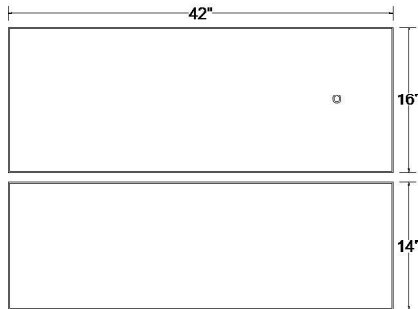

**TECHNICAL DATA:**

- See chart for standard dimensions
- Front surface adjustment range 20"-45" (4" below, 7" above rear surface), with 15' +/- tilt
- Vertical adjustment range 24"-38" or 27-45, 6 cranks per inch
- Load Capacity 225 lbs. rear surface
- Load Capacity 50 lbs. front surface
- 14 Gauge Steel for telescoping leg. US Made Plate steel 0.5" thick for feet and support brackets
- Tight tolerances produce a stable adjustment in all positions

MODEL	FRONT/REAR DIMENSIONS	OVERALL DIMENSIONS	ADJUSTMENT RANGE "	START / END HEIGHT "	LEG SPAN
EQ 361416 KBL	36" X 14" 36" X 16"	36" X 31"	14 or 18	24-38 or 27-45	30"
EQ 421416 KBL	42" X 14" 42" X 16"	42" X 31"	14 or 18	24-38 or 27-45	30"
EQ 481416 KBL	48" X 14" 48" X 16"	48" X 31"	14 or 18	24-38 or 27-45	38"
EQ 601416 KBL	60" X 14" 60" X 16"	60" X 31"	14 or 18	24-38 or 27-45	50"
EQ 721416 KBL	72" X 14" 72" X 16"	72" X 31"	14 or 18	24-38 or 27-45	57"

**EQUITY SERIES  
KEYBOARD LIFT**  
Dimensions

**EQ 361416 KBL**

Top View

Front View

Side View

**EQ 421416 KBL**

Top View

Front View

Side View

**EQ 481416 KBL**

Top View

Front View

Side View

**POPULAS**  
furniture by AD·AS

**EQUITY SERIES  
KEYBOARD LIFT**  
Dimensions

**EQ 601416 KBL**