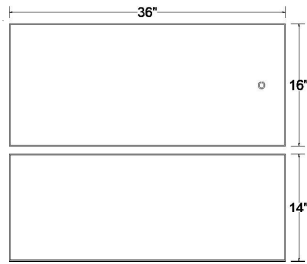

**TECHNICAL DATA:**

- See chart for standard dimensions
- Front surface adjustment range 20"-45" (4" below, 7" above rear surface), with 15' +/- tilt
- Vertical adjustment range 24"-38" or 27-45, 6 cranks per inch
- Load Capacity 225 lbs. rear surface
- Load Capacity 50 lbs. front surface
- 14 Gauge Steel for telescoping leg. US Made Plate steel 0.5" thick for feet and support brackets
- Tight tolerances produce a stable adjustment in all positions

MODEL	FRONT/REAR DIMENSIONS	OVERALL DIMENSIONS	ADJUSTMENT RANGE "	START / END HEIGHT "	LEG SPAN
EQ 361416 KBL	36" X 14" 36" X 16"	36" X 31"	14 or 18	24-38 or 27-45	30"
EQ 421416 KBL	42" X 14" 42" X 16"	42" X 31"	14 or 18	24-38 or 27-45	30"
EQ 481416 KBL	48" X 14" 48" X 16"	48" X 31"	14 or 18	24-38 or 27-45	38"
EQ 601416 KBL	60" X 14" 60" X 16"	60" X 31"	14 or 18	24-38 or 27-45	50"
EQ 721416 KBL	72" X 14" 72" X 16"	72" X 31"	14 or 18	24-38 or 27-45	57"

**EQUITY SERIES  
KEYBOARD LIFT**  
Dimensions

**EQ 361416 KBL**

Top View

Front View

Side View

**EQ 421416 KBL**

Top View

Front View