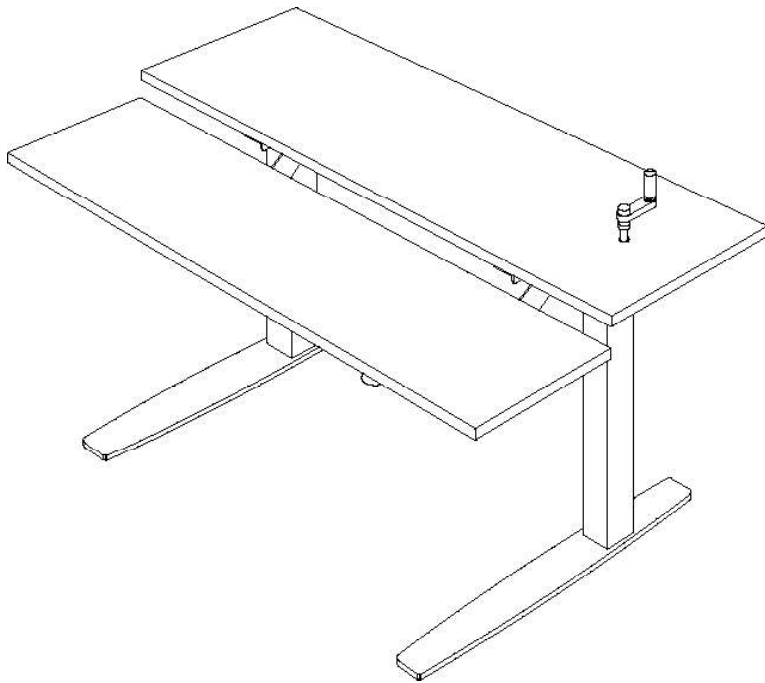

**POPULAS**  
furniture by AD·AS

**SPECIAL NEEDS**  
COMPUTERS   
1-877-724-4922

**EQUITY SERIES  
KEYBOARD LIFT**

*Bi-level workstation  
with hand-crank adjustment*

**An ergonomic workstation with a clean modern look, smooth hand-crank adjustment, and variable sit-to-stand height adjustment.**

**FEATURES:**

- Front and rear worksurfaces adjust independently for optimal ergonomics, individual positioning, or multi-user environments
- Lift-N-Lock front surface.
- Top crank actuated for rear work surface with under work surface handle storage
- Durable laminate top

**TECHNICAL DATA:**

- See chart for standard dimensions
- Front surface adjustment range 20"-45" (4" below, 7" above rear surface), with 15' +/- tilt
- Vertical adjustment range 24"-38" or 27-45, 6 cranks per inch
- Load Capacity 225 lbs. rear surface
- Load Capacity 50 lbs. front surface
- 14 Gauge Steel for telescoping leg. US Made Plate steel 0.5" thick for feet and support brackets
- Tight tolerances produce a stable adjustment in all positions

Side View

**EQ 481416 KBL**

Top View

Front View

Side View

**POPULAS**  
furniture by AD·AS

**EQUITY SERIES  
KEYBOARD LIFT**  
Dimensions

**EQ 601416 KBL**