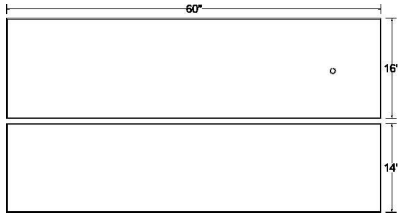

**TECHNICAL DATA:**

- See chart for standard dimensions
- Front surface adjustment range 20"-45" (4" below, 7" above rear surface), with 15' +/- tilt
- Vertical adjustment range 24"-38" or 27-45, 6 cranks per inch
- Load Capacity 225 lbs. rear surface
- Load Capacity 50 lbs. front surface
- 14 Gauge Steel for telescoping leg. US Made Plate steel 0.5" thick for feet and support brackets
- Tight tolerances produce a stable adjustment in all positions

MODEL	FRONT/REAR DIMENSIONS	OVERALL DIMENSIONS	ADJUSTMENT RANGE "	START / END HEIGHT "	LEG SPAN
EQ 361416 KBL	36" X 14" 36" X 16"	36" X 31"	14 or 18	24-38 or 27-45	30"
EQ 421416 KBL	42" X 14" 42" X 16"	42" X 31"	14 or 18	24-38 or 27-45	30"
EQ 481416 KBL	48" X 14" 48" X 16"	48" X 31"	14 or 18	24-38 or 27-45	38"
EQ 601416 KBL	60" X 14" 60" X 16"	60" X 31"	14 or 18	24-38 or 27-45	50"
EQ 721416 KBL	72" X 14" 72" X 16"	72" X 31"	14 or 18	24-38 or 27-45	57"

**EQUITY SERIES  
KEYBOARD LIFT**  
Dimensions

**EQ 361416 KBL**

Top View

Front View

Side View

**EQ 421416 KBL**

Top View

Front View

Side View

**EQ 481416 KBL**

Top View

Front View

Side View

**POPULAS**  
furniture by AD·AS

**EQUITY SERIES  
KEYBOARD LIFT**  
Dimensions

**EQ 601416 KBL**