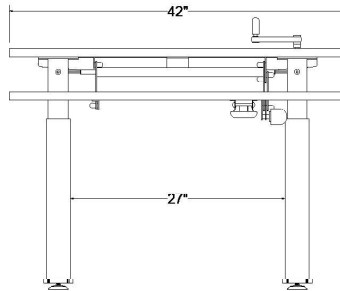

**TECHNICAL DATA:**

- See chart for standard dimensions
- Front surface adjustment range 20"-45" (4" below, 7" above rear surface), with 15' +/- tilt
- Vertical adjustment range 24"-38" or 27-45, 6 cranks per inch
- Load Capacity 225 lbs. rear surface
- Load Capacity 50 lbs. front surface
- 14 Gauge Steel for telescoping leg. US Made Plate steel 0.5" thick for feet and support brackets
- Tight tolerances produce a stable adjustment in all positions

MODEL	FRONT/REAR DIMENSIONS	OVERALL DIMENSIONS	ADJUSTMENT RANGE "	START / END HEIGHT "	LEG SPAN
EQ 361416 KBL	36" X 14" 36" X 16"	36" X 31"	14 or 18	24-38 or 27-45	30"
EQ 421416 KBL	42" X 14" 42" X 16"	42" X 31"	14 or 18	24-38 or 27-45	30"
EQ 481416 KBL	48" X 14" 48" X 16"	48" X 31"	14 or 18	24-38 or 27-45	38"
EQ 601416 KBL	60" X 14" 60" X 16"	60" X 31"	14 or 18	24-38 or 27-45	50"
EQ 721416 KBL	72" X 14" 72" X 16"	72" X 31"	14 or 18	24-38 or 27-45	57"

**EQUITY SERIES  
KEYBOARD LIFT**  
Dimensions

**EQ 361416 KBL**

Top View

Front View

Side View

**EQ 421416 KBL**

Top View

Front View

Side View

**EQ 481416 KBL**

Top View

Front View

Side View

**POPULAS**  
furniture by AD·AS

**EQUITY SERIES  
KEYBOARD LIFT**  
Dimensions

**EQ 601416 KBL**