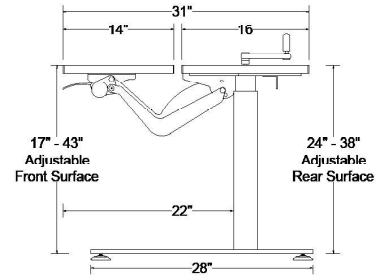

**TECHNICAL DATA:**

- See chart for standard dimensions
- Front surface adjustment range 20"-45" (4" below, 7" above rear surface), with 15' +/- tilt
- Vertical adjustment range 24"-38" or 27-45, 6 cranks per inch
- Load Capacity 225 lbs. rear surface
- Load Capacity 50 lbs. front surface
- 14 Gauge Steel for telescoping leg. US Made Plate steel 0.5" thick for feet and support brackets
- Tight tolerances produce a stable adjustment in all positions

MODEL	FRONT/REAR DIMENSIONS	OVERALL DIMENSIONS	ADJUSTMENT RANGE "	START / END HEIGHT "	LEG SPAN
EQ 361416 KBL	36" X 14" 36" X 16"	36" X 31"	14 or 18	24-38 or 27-45	30"
EQ 421416 KBL	42" X 14" 42" X 16"	42" X 31"	14 or 18	24-38 or 27-45	30"
EQ 481416 KBL	48" X 14" 48" X 16"	48" X 31"	14 or 18	24-38 or 27-45	38"
EQ 601416 KBL	60" X 14" 60" X 16"	60" X 31"	14 or 18	24-38 or 27-45	50"
EQ 721416 KBL	72" X 14" 72" X 16"	72" X 31"	14 or 18	24-38 or 27-45	57"

**EQUITY SERIES  
KEYBOARD LIFT**  
Dimensions

**EQ 361416 KBL**

Top View

Front View

Side View

**EQ 421416 KBL**

Top View

Front View

Side View

**EQ 481416 KBL**

Top View

Front View

Side View

**POPULAS**  
furniture by AD·AS

**EQUITY SERIES  
KEYBOARD LIFT**  
Dimensions

**EQ 601416 KBL**