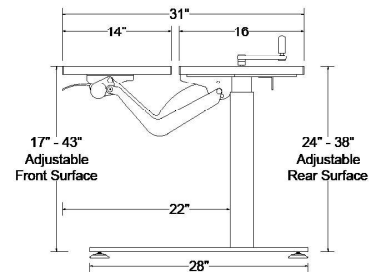

**TECHNICAL DATA:**

- See chart for standard dimensions
- Front surface adjustment range 20"-45" (4" below, 7" above rear surface), with 15' +/- tilt
- Vertical adjustment range 24"-38" or 27-45, 6 cranks per inch
- Load Capacity 225 lbs. rear surface
- Load Capacity 50 lbs. front surface
- 14 Gauge Steel for telescoping leg. US Made Plate steel 0.5" thick for feet and support brackets
- Tight tolerances produce a stable adjustment in all positions

MODEL	FRONT/REAR DIMENSIONS	OVERALL DIMENSIONS	ADJUSTMENT RANGE "	START / END HEIGHT "	LEG SPAN
EQ 361416 KBL	36" X 14" 36" X 16"	36" X 31"	14 or 18	24-38 or 27-45	30"
EQ 421416 KBL	42" X 14" 42" X 16"	42" X 31"	14 or 18	24-38 or 27-45	30"
EQ 481416 KBL	48" X 14" 48" X 16"	48" X 31"	14 or 18	24-38 or 27-45	38"
EQ 601416 KBL	60" X 14" 60" X 16"	60" X 31"	14 or 18	24-38 or 27-45	50"
EQ 721416 KBL	72" X 14" 72" X 16"	72" X 31"	14 or 18	24-38 or 27-45	57"

Side View

**EQ 481416 KBL**

Top View

Front View

Side View

**POPULAS**  
furniture by AD·AS

**EQUITY SERIES  
KEYBOARD LIFT**  
Dimensions

**EQ 601416 KBL**

Top View

Front View

Side View

**EQ 721416 KBL**

Top View

Front View

Side View