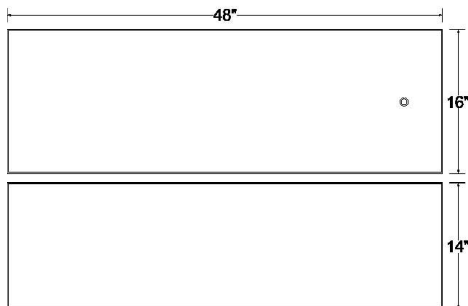

**TECHNICAL DATA:**

- See chart for standard dimensions
- Front surface adjustment range 20"-45" (4" below, 7" above rear surface), with 15' +/- tilt
- Vertical adjustment range 24"-38" or 27-45, 6 cranks per inch
- Load Capacity 225 lbs. rear surface
- Load Capacity 50 lbs. front surface
- 14 Gauge Steel for telescoping leg. US Made Plate steel 0.5" thick for feet and support brackets
- Tight tolerances produce a stable adjustment in all positions

MODEL	FRONT/REAR DIMENSIONS	OVERALL DIMENSIONS	ADJUSTMENT RANGE "	START / END HEIGHT "	LEG SPAN
EQ 361416 KBL	36" X 14" 36" X 16"	36" X 31"	14 or 18	24-38 or 27-45	30"
EQ 421416 KBL	42" X 14" 42" X 16"	42" X 31"	14 or 18	24-38 or 27-45	30"
EQ 481416 KBL	48" X 14" 48" X 16"	48" X 31"	14 or 18	24-38 or 27-45	38"
EQ 601416 KBL	60" X 14" 60" X 16"	60" X 31"	14 or 18	24-38 or 27-45	50"
EQ 721416 KBL	72" X 14" 72" X 16"	72" X 31"	14 or 18	24-38 or 27-45	57"

**EQUITY SERIES  
KEYBOARD LIFT**  
Dimensions

**EQ 361416 KBL**

Top View

Front View

Side View

**EQ 421416 KBL**

Top View

Front View

Side View

**EQ 481416 KBL**

Top View

Front View

Side View

**POPULAS**  
furniture by AD·AS

**EQUITY SERIES  
KEYBOARD LIFT**  
Dimensions

**EQ 601416 KBL**