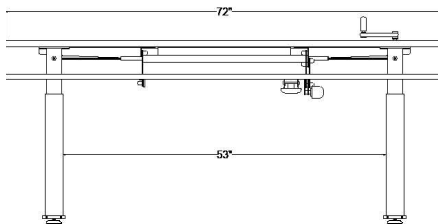

**TECHNICAL DATA:**

- See chart for standard dimensions
- Front surface adjustment range 20"-45" (4" below, 7" above rear surface), with 15' +/- tilt
- Vertical adjustment range 24"-38" or 27-45, 6 cranks per inch
- Load Capacity 225 lbs. rear surface
- Load Capacity 50 lbs. front surface
- 14 Gauge Steel for telescoping leg. US Made Plate steel 0.5" thick for feet and support brackets
- Tight tolerances produce a stable adjustment in all positions

MODEL	FRONT/REAR DIMENSIONS	OVERALL DIMENSIONS	ADJUSTMENT RANGE "	START / END HEIGHT "	LEG SPAN
EQ 361416 KBL	36" X 14" 36" X 16"	36" X 31"	14 or 18	24-38 or 27-45	30"
EQ 421416 KBL	42" X 14" 42" X 16"	42" X 31"	14 or 18	24-38 or 27-45	30"
EQ 481416 KBL	48" X 14" 48" X 16"	48" X 31"	14 or 18	24-38 or 27-45	38"
EQ 601416 KBL	60" X 14" 60" X 16"	60" X 31"	14 or 18	24-38 or 27-45	50"
EQ 721416 KBL	72" X 14" 72" X 16"	72" X 31"	14 or 18	24-38 or 27-45	57"

Side View

**EQ 481416 KBL**

Top View

Front View

Side View

**POPULAS**  
furniture by AD·AS

**EQUITY SERIES  
KEYBOARD LIFT**  
Dimensions

**EQ 601416 KBL**

Top View

Front View

Side View

**EQ 721416 KBL**

Top View

Front View

Side View