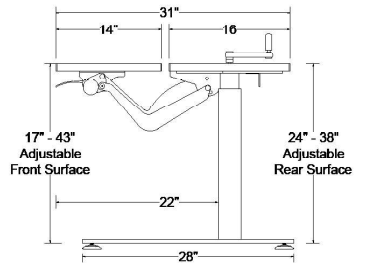

**TECHNICAL DATA:**

- See chart for standard dimensions
- Front surface adjustment range 20"-45" (4" below, 7" above rear surface), with 15' +/- tilt
- Vertical adjustment range 24"-38" or 27-45, 6 cranks per inch
- Load Capacity 225 lbs. rear surface
- Load Capacity 50 lbs. front surface
- 14 Gauge Steel for telescoping leg. US Made Plate steel 0.5" thick for feet and support brackets
- Tight tolerances produce a stable adjustment in all positions

MODEL	FRONT/REAR DIMENSIONS	OVERALL DIMENSIONS	ADJUSTMENT RANGE "	START / END HEIGHT "	LEG SPAN
EQ 361416 KBL	36" X 14" 36" X 16"	36" X 31"	14 or 18	24-38 or 27-45	30"
EQ 421416 KBL	42" X 14" 42" X 16"	42" X 31"	14 or 18	24-38 or 27-45	30"
EQ 481416 KBL	48" X 14" 48" X 16"	48" X 31"	14 or 18	24-38 or 27-45	38"
EQ 601416 KBL	60" X 14" 60" X 16"	60" X 31"	14 or 18	24-38 or 27-45	50"
EQ 721416 KBL	72" X 14" 72" X 16"	72" X 31"	14 or 18	24-38 or 27-45	57"

**EQUITY SERIES  
KEYBOARD LIFT**  
Dimensions

**EQ 361416 KBL**

Top View

Front View

Side View

**EQ 421416 KBL**

Top View

Front View

Side View

**EQ 481416 KBL**

Top View

Front View

Side View

**POPULAS**  
furniture by AD·AS

**EQUITY SERIES  
KEYBOARD LIFT**  
Dimensions

**EQ 601416 KBL**