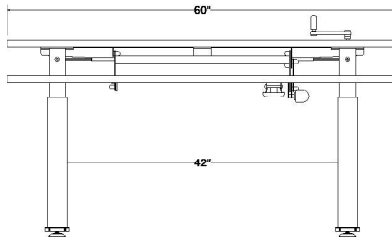

POPULAS
furniture by AD·AS

**EQUITY SERIES
KEYBOARD LIFT**
Dimensions

EQ 601416 KBL

Top View

Front View

EQ 721416 KBL

Top View