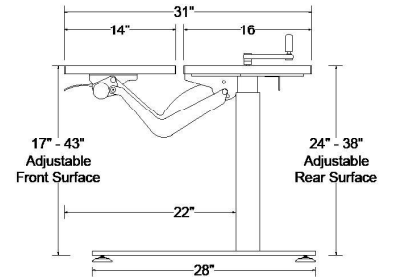

POPULAS
furniture by AD·AS

**EQUITY SERIES
KEYBOARD LIFT**
Dimensions

EQ 601416 KBL

Top View

Side View

EQ 721416 KBL

Top View