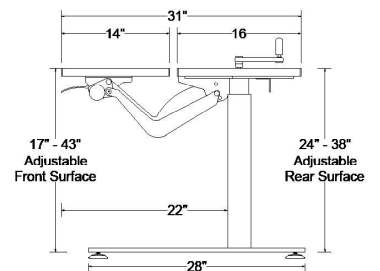

**TECHNICAL DATA:**

- See chart for standard dimensions
- Front surface adjustment range 20"-45" (4" below, 7" above rear surface), with 15' +/- tilt
- Vertical adjustment range 24"-38" or 27-45, 6 cranks per inch
- Load Capacity 225 lbs. rear surface
- Load Capacity 50 lbs. front surface
- 14 Gauge Steel for telescoping leg. US Made Plate steel 0.5" thick for feet and support brackets
- Tight tolerances produce a stable adjustment in all positions

MODEL	FRONT/REAR DIMENSIONS	OVERALL DIMENSIONS	ADJUSTMENT RANGE "	START / END HEIGHT "	LEG SPAN
EQ 361416 KBL	36" X 14" 36" X 16"	36" X 31"	14 or 18	24-38 or 27-45	30"
EQ 421416 KBL	42" X 14" 42" X 16"	42" X 31"	14 or 18	24-38 or 27-45	30"
EQ 481416 KBL	48" X 14" 48" X 16"	48" X 31"	14 or 18	24-38 or 27-45	38"
EQ 601416 KBL	60" X 14" 60" X 16"	60" X 31"	14 or 18	24-38 or 27-45	50"
EQ 721416 KBL	72" X 14" 72" X 16"	72" X 31"	14 or 18	24-38 or 27-45	57"

**EQUITY SERIES  
KEYBOARD LIFT**  
Dimensions

**EQ 361416 KBL**

Top View

Front View

Side View

**EQ 421416 KBL**

Top View

Front View

Side View

**EQ 481416 KBL**

Top View

Front View

Side View

**POPULAS**  
furniture by AD·AS

**EQUITY SERIES  
KEYBOARD LIFT**  
Dimensions

**EQ 601416 KBL**