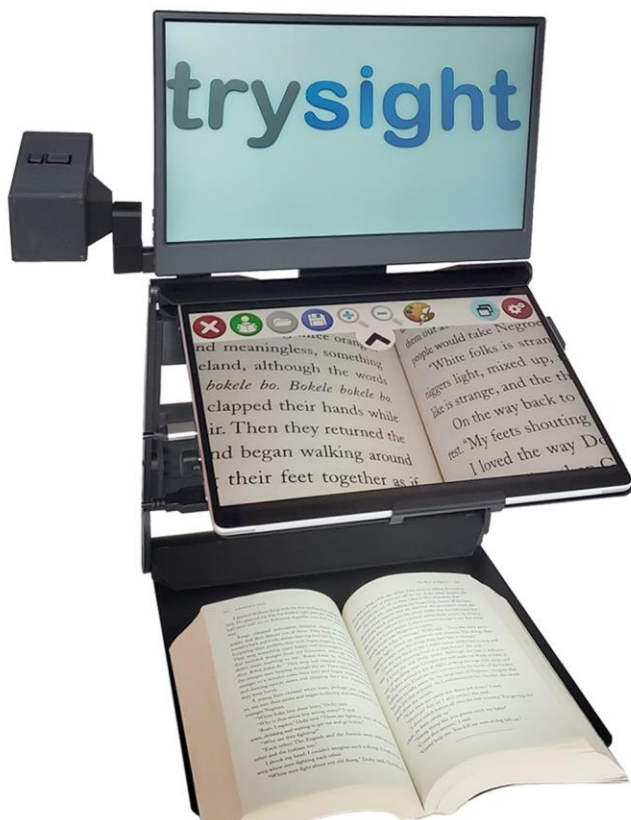

Mercury 13

Low Vision Computer System

SPECIAL NEEDS
COMPUTERS 
1-877-724-4922

See things near, far and on the computer

The Mercury 13 is a lightweight, compact, Windows Tablet based System specifically designed for the visually impaired. The Mercury 13 is a complete laptop and CCTV replacement, which means there is only one device to take notes, see the whiteboard, access the web or read physical documents!

All in one low vision system

The Mercury 13 is a complete low vision system designed to replace a laptop, a magnifier and an OCR device. Its powered by the latest Microsoft windows tablet, the Surface Pro 8 with a large 13-inch screen to maximize viewing area. It folds into a compact size and fits into a laptop sized bag for maximum portability

TRYSIGHT

Listen to printed text and documents

The Mercury 13 includes highly accurate OCR to convert the printed word into spoken text. Documents can be stored and retrieved later to be spoken aloud in a variety of voices and languages. Various reading modes allow for the best possible experience.

Integrated USB Hub and LED

The Mercury 13 has an integrated USB Hub for peripherals such as thumb drives and a bright LED to illuminate documents being read in a low light environment. No separate charging or cables are required as everything is powered by the tablet's own battery using an integrated USB cable. This means there is only one device to charge and fewer wires to carry.