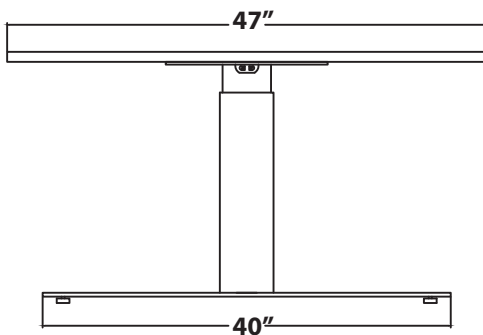

FEATURES:

- Single surface table with 14" of vertical height adjustment capability.
- Durable powder coat finish on pedestal and base
- Durable laminate provides low maintenance surface
- Push button operation

TECHNICAL DATA:

- Standard table dimension: 47" diameter round top, 1" thick
- Vertical adjustment range 24"-38"
- Weight-capacity: 200 lbs.
- System operates on standard 110V, electric motor UL listed
- Base Finish: Graphite Silver

MODEL	DIMENSIONS	ADJUSTMENT RANGE	START/END HEIGHT
MP-470	47" Diameter	14"	24", 38"

Front View

Side View