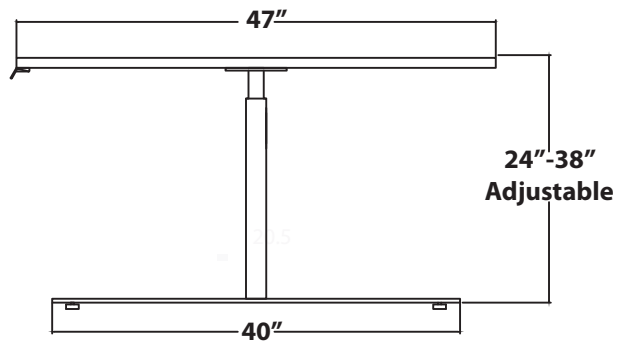

TECHNICAL DATA:

- Standard table dimension: 47" diameter round top, 1" thick
- Vertical adjustment range 24"-38"
- Weight-capacity: 200 lbs.
- System operates on standard 110V, electric motor UL listed
- Base Finish: Graphite Silver

MODEL	DIMENSIONS	ADJUSTMENT RANGE	START/END HEIGHT
MP-470	47" Diameter	14"	24", 38"

Front View

Side View