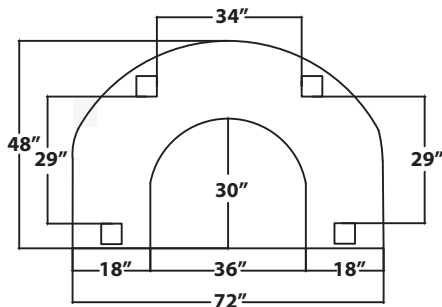

TECHNICAL DATA:

- Standard table dimensions: 72" x 48"
- Vertical adjustment capability: 10"
- Standard base color: Almond, or Graphite Silver

MODEL	DIMENSIONS	ADJUSTMENT RANGE	START/END HEIGHT	LEG SPAN
KA-7248	72" X 48"	10"	23", 33"	29", 34", 29"

Top View

Front View

Side View