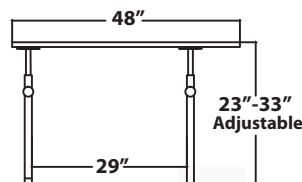

TECHNICAL DATA:

- Standard table dimensions: 72" x 48"
- Vertical adjustment capability: 10"
- Standard base color: Almond, or Graphite Silver

MODEL	DIMENSIONS	ADJUSTMENT RANGE	START/END HEIGHT	LEG SPAN
KA-7248	72" X 48"	10"	23", 33"	29", 34", 29"

Top View

Front View

Side View