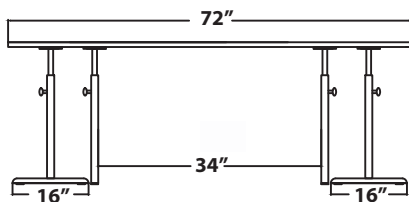

TECHNICAL DATA:

- Standard table dimensions: 72" x 48"
- Vertical adjustment capability: 10"
- Standard base color: Almond, or Graphite Silver

MODEL	DIMENSIONS	ADJUSTMENT RANGE	START/END HEIGHT	LEG SPAN
KA-7248	72" X 48"	10"	23", 33"	29", 34", 29"

Top View

Front View

Side View