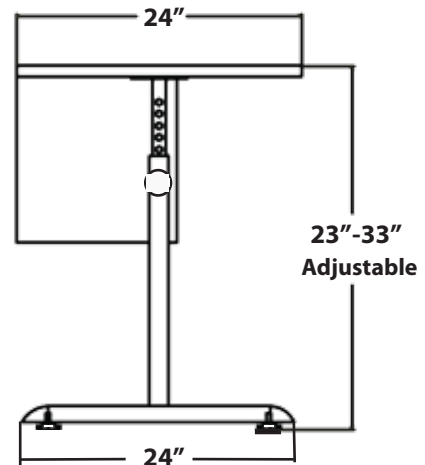

TECHNICAL DATA:

- Standard table dimensions: 40" x 24"
- Comfort curve dimensions: 19"W x 5"D
- Storage box dimensions: 14"H x 7"W x 14"D
- Vertical adjustment capability: 10"
- Standard base color: Almond, or Graphite Silver

OPTIONAL ACCESSORIES:

- ADA signage
- Casters for mobility

MODEL	DIMENSIONS	ADJUSTMENT RANGE	START/END HEIGHT	LEG SPAN
KA-4024CR	40" X 24"	10"	23", 33"	36"

Front View

Side View