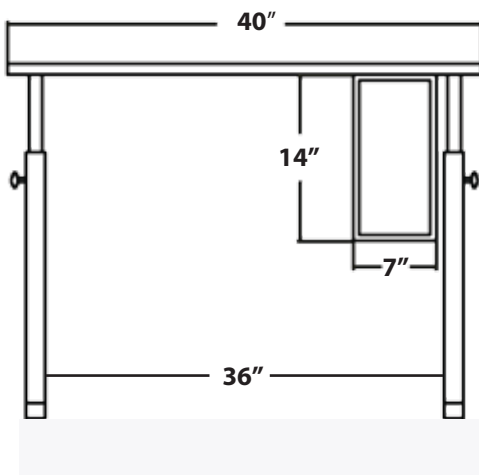

TECHNICAL DATA:

- Standard table dimensions: 40" x 24"
- Comfort curve dimensions: 19"W x 5"D
- Storage box dimensions: 14"H x 7"W x 14"D
- Vertical adjustment capability: 10"
- Standard base color: Almond, or Graphite Silver

OPTIONAL ACCESSORIES:

- ADA signage
- Casters for mobility

MODEL	DIMENSIONS	ADJUSTMENT RANGE	START/END HEIGHT	LEG SPAN
KA-4024CR	40" X 24"	10"	23", 33"	36"

Front View

Side View