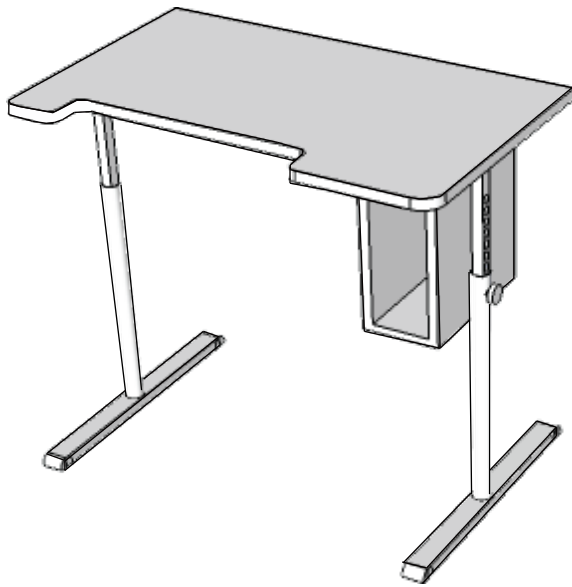

POPULAS
furniture by AD·AS

SPECIAL NEEDS
COMPUTERS 
1-877-724-4922

KA-4024CR
Adjustable desk with storage

Personal adjustable tilting worktable provides adjustability for individual positioning or multi-user environments.

FEATURES:

- Standard tabletop construction with durable laminate finish and vinyl edge
- Steel column with durable powder coat finish
- Custom designed extruded metal columns provide precision movement for fast, simple knob-adjustment
- 4 adjustable base levelers
- Adjustable pencil stop

TECHNICAL DATA:

- Standard table dimensions: 40" x 24"
- Comfort curve dimensions: 19"W x 5"D
- Storage box dimensions: 14"H x 7"W x 14"D
- Vertical adjustment capability: 10"
- Standard base color: Almond, or Graphite Silver

OPTIONAL ACCESSORIES:

- ADA signage
- Casters for mobility

MODEL	DIMENSIONS	ADJUSTMENT RANGE	START/END HEIGHT	LEG SPAN
KA-4024CR	40" X 24"	10"	23", 33"	36"

Front View

Side View