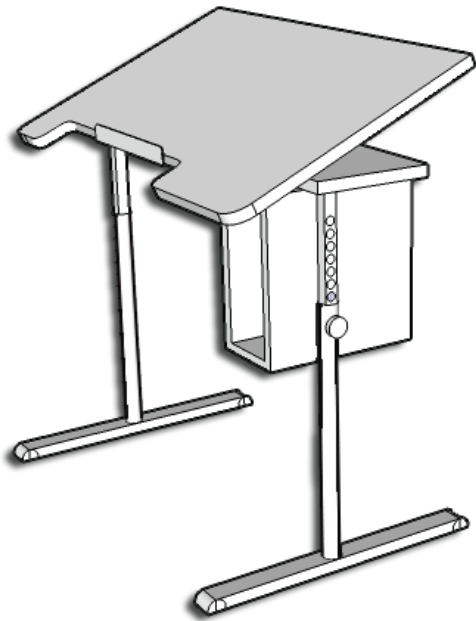

**SPECIAL NEEDS**  
COMPUTERS   
**1-877-724-4922**

**KA-4024CR-T**  
Adjustable tilting desk with storage

Height adjustable tilting desk with comfort curve provides adjustability for individual positioning or multi-user environments.

**FEATURES:**

- Standard tabletop construction: Durable laminate with vinyl edge
- Tilting table top from 0° to 50°
- Adjustable Pencil Stop
- Comfort curve for enhanced accessibility
- Steel column with durable powder coat finish
- Easy to use knob style column lock
- Book nook for storage
- 4 adjustable base levelers

**TECHNICAL DATA:**

- Standard table dimensions: 40" x 24"
- Comfort curve dimensions: 19"W x 5"D
- Book nook dimensions: 14"H x 7"W x 14"D
- Vertical adjustment capability: 10"
- Tilt adjustment from 0° to 50°
- Standard base color: almond

**OPTIONAL ACCESSORIES:**

- ADA signage
- Casters for mobility

BASE SERIES	STARTING HEIGHT	ENDING HEIGHT	TABLE TOP SIZES	TABLE TOP COLOR
KNOB ADJUST T-LEG	24"	34"	40" X 24"	MAPLE