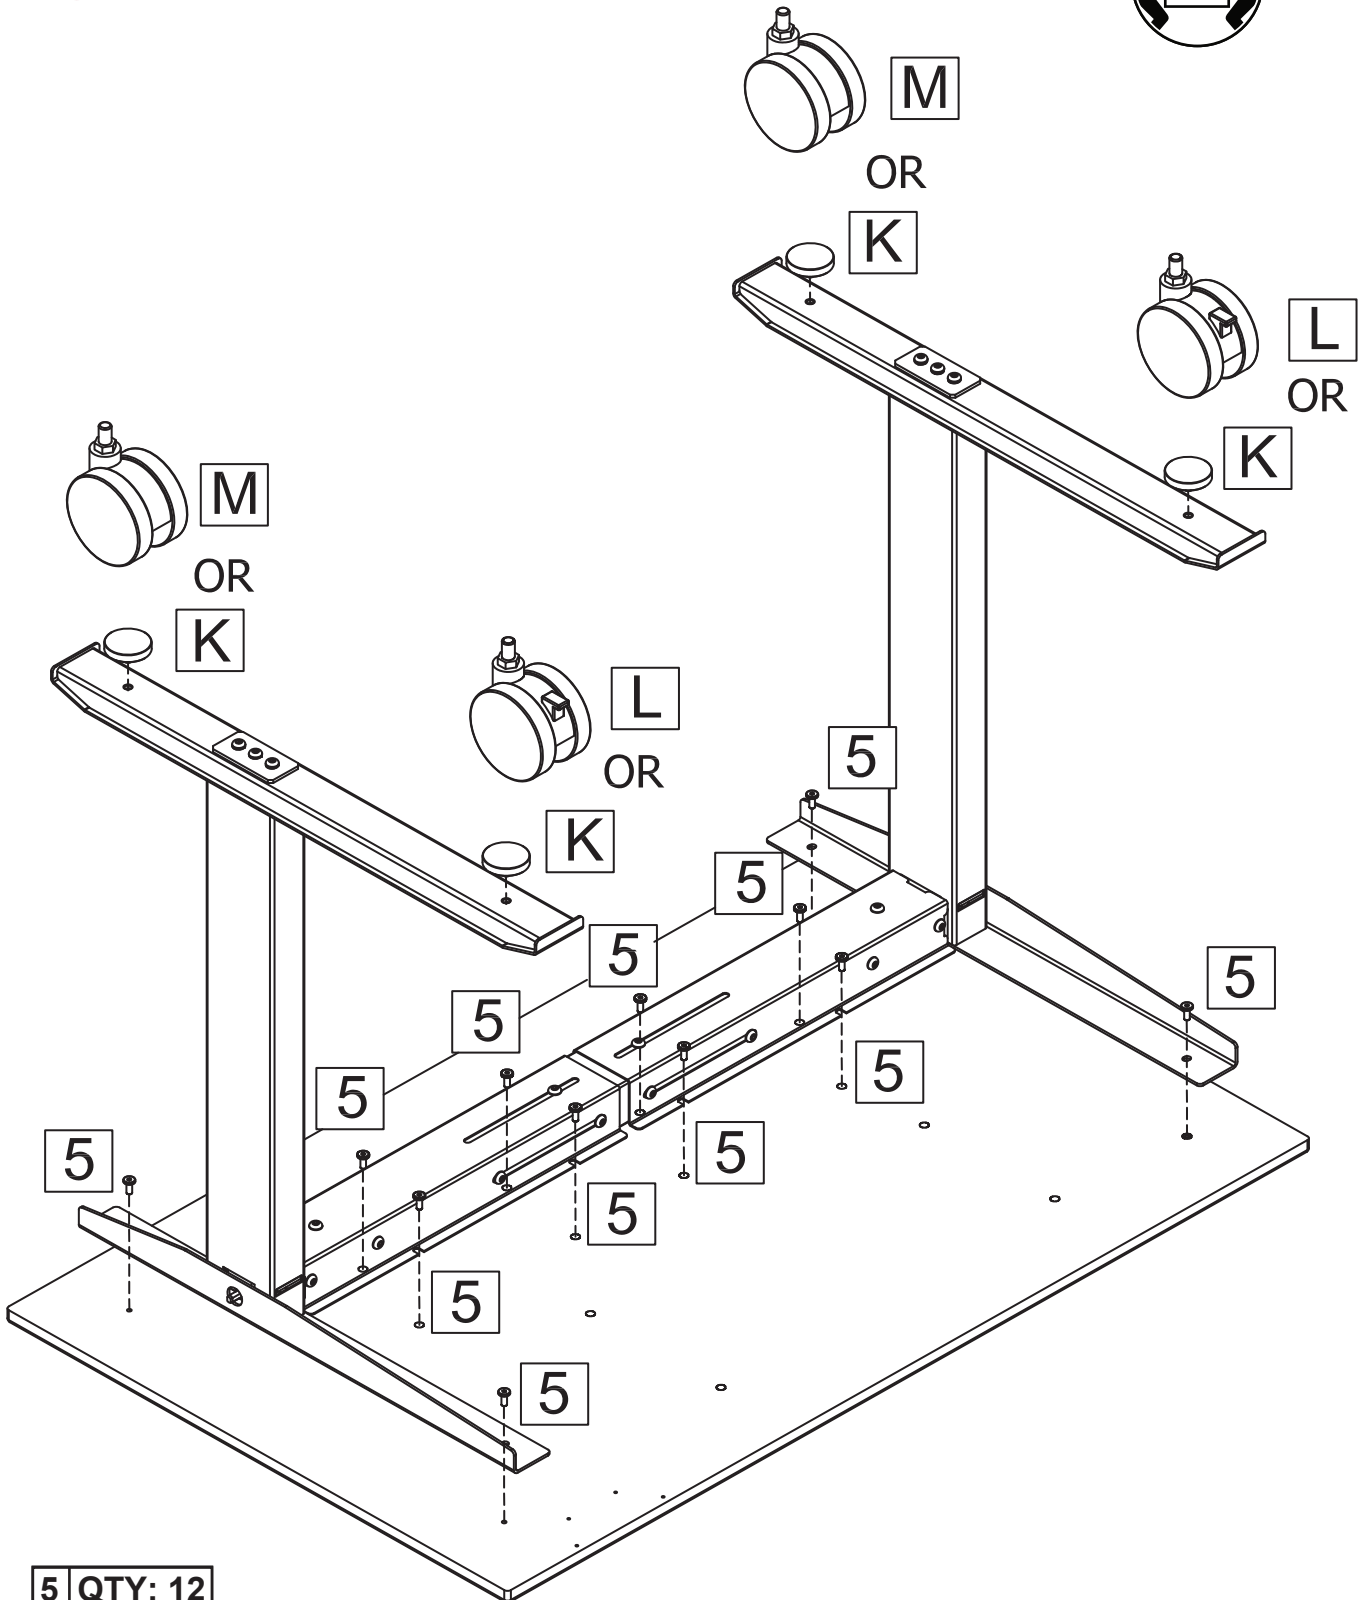

# TOOLS REQUIRED

1

2

48" Desktop

60" Desktop

3

4	QTY: 10
M8-15	

4

**IF MISALIGNED:**

1. Insert crank.
2. Turn crank to raise desk.
3. Raise desk until hexrod is aligned with socket.

5

5 QTY: 12

M6-12

6