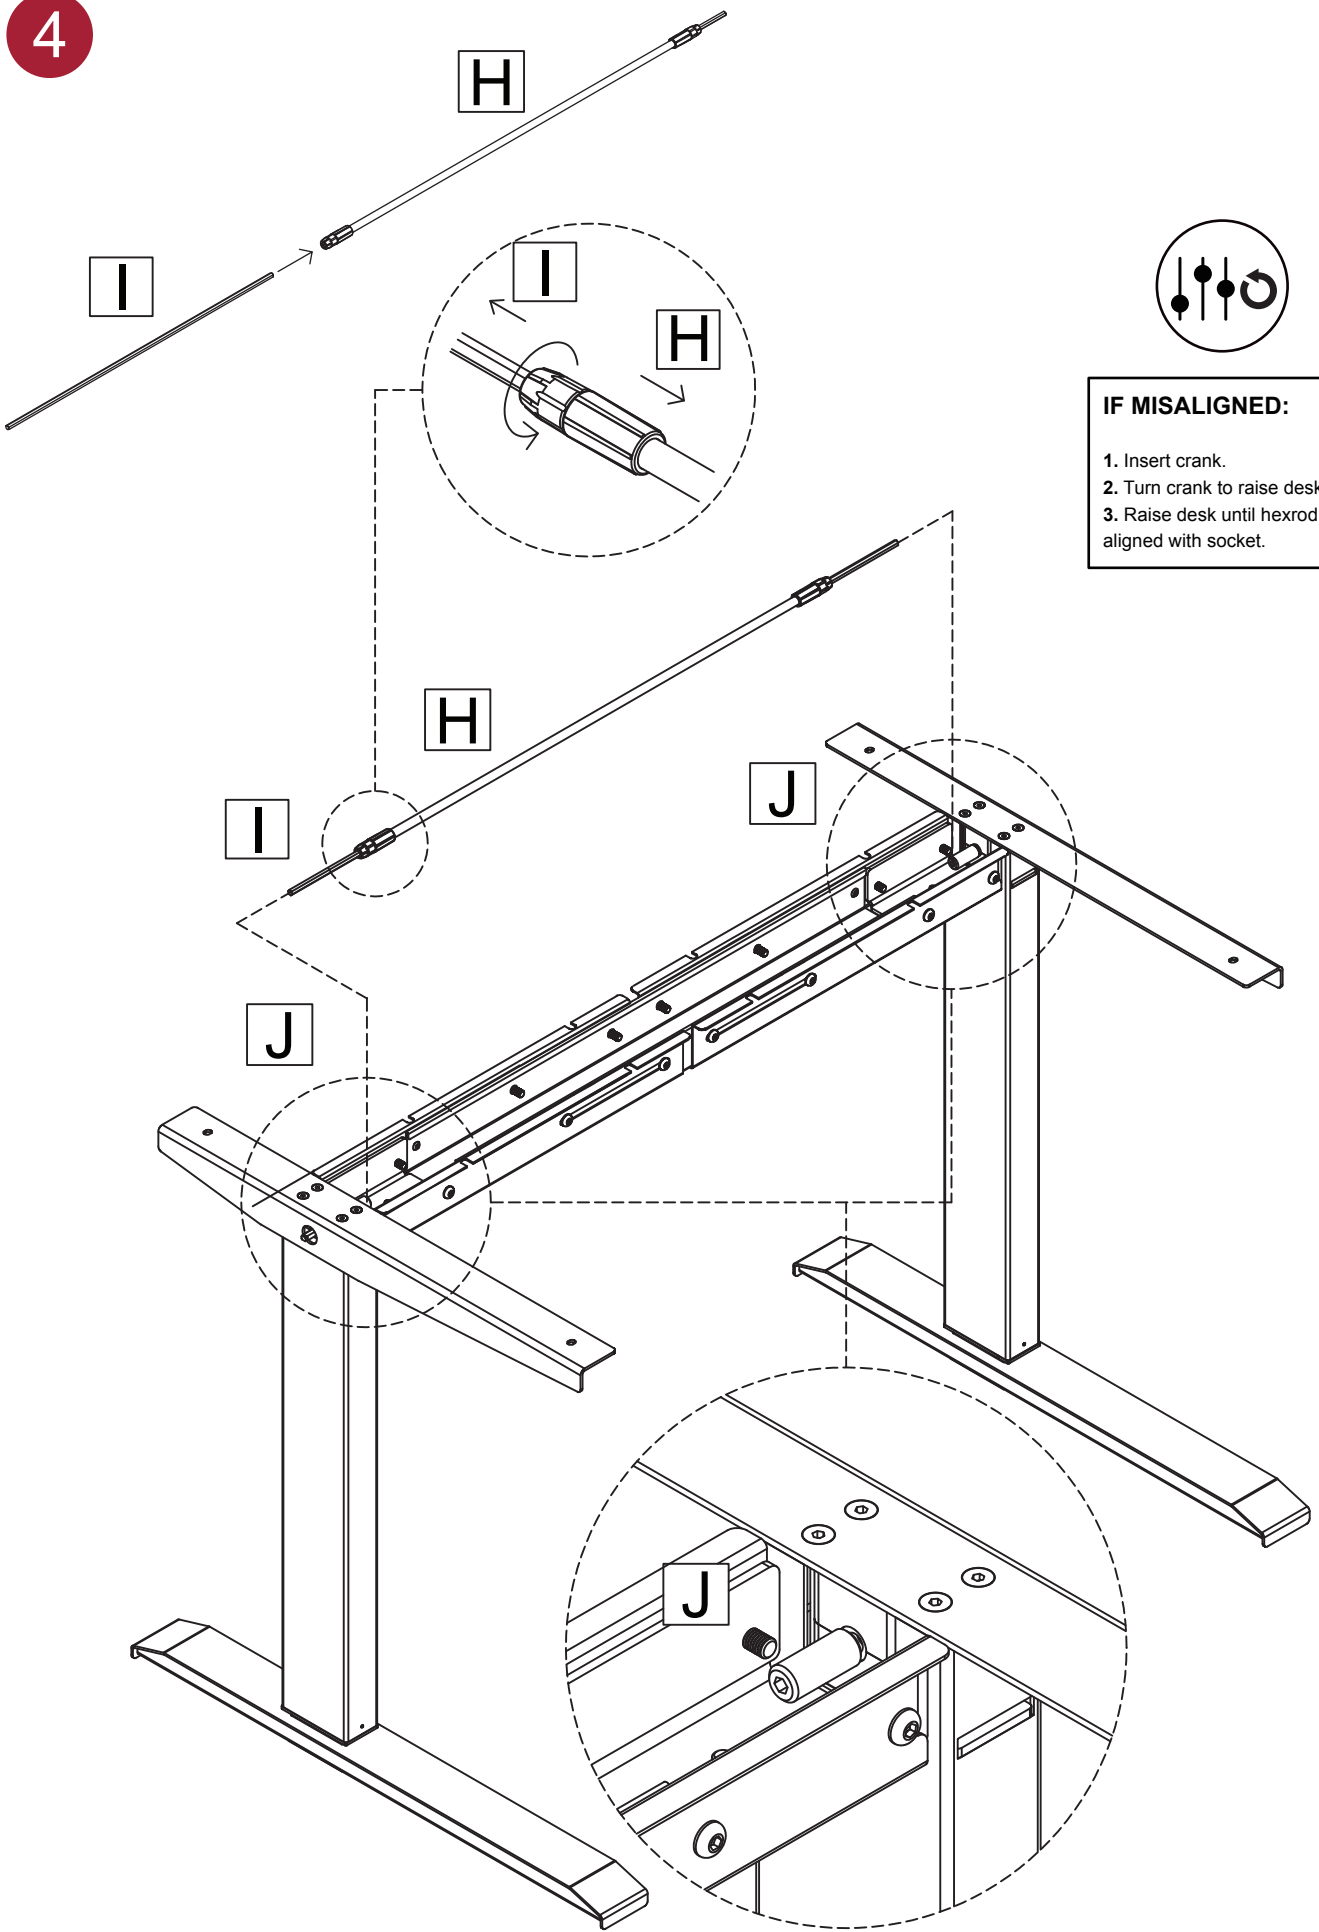

# TOOLS REQUIRED

1

2

48" Desktop

60" Desktop

3

4	QTY: 10
M8-15	

4

**IF MISALIGNED:**

1. Insert crank.
2. Turn crank to raise desk.
3. Raise desk until hexrod is aligned with socket.

5

5 QTY: 12

M6-12

6