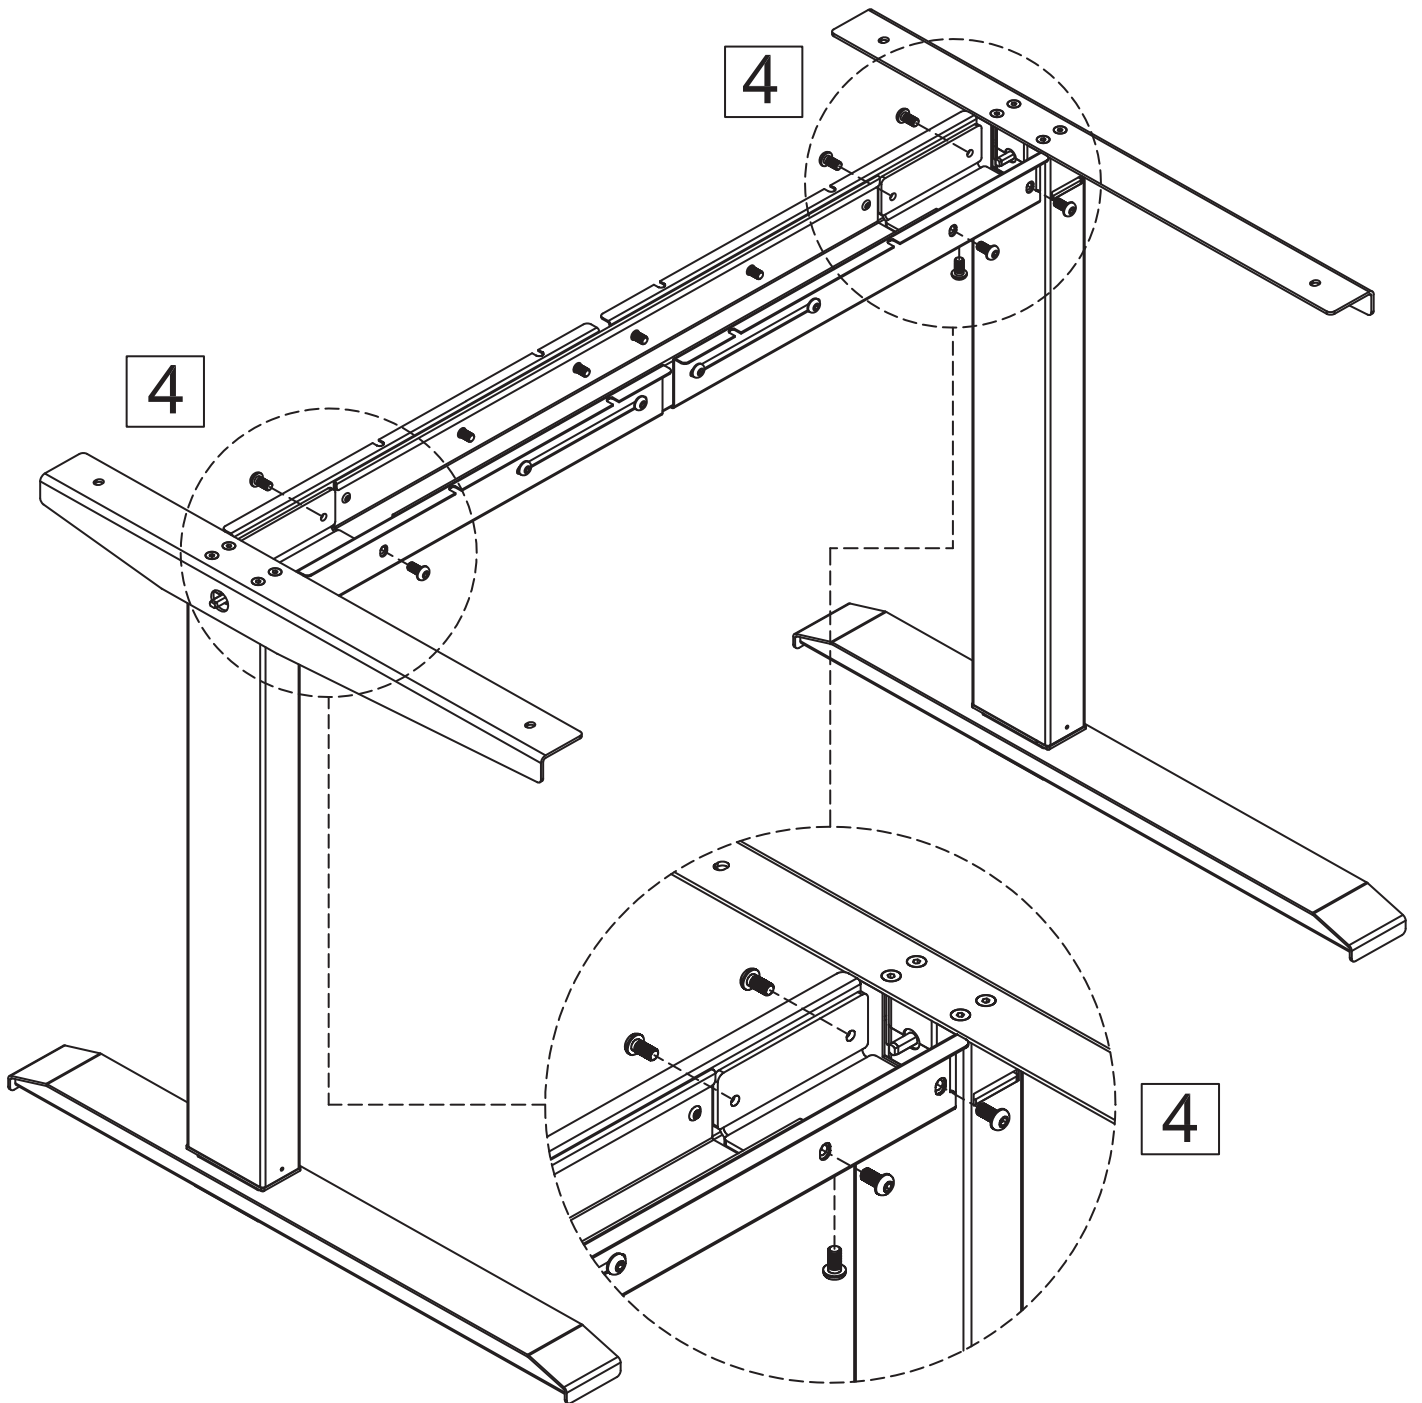

3

4	QTY: 10
M8-15