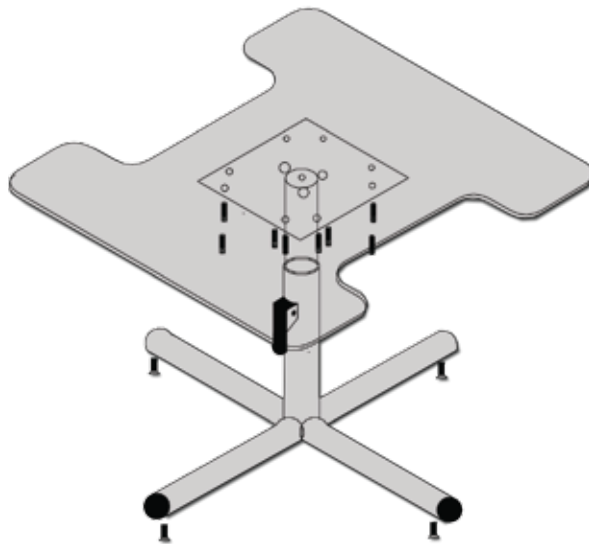

**POPULAS**  
furniture by AD·AS

**SPECIAL NEEDS**  
COMPUTERS   
**1-877-724-4922**

**GPP-3636**

Dual comfort recess, height adjustable table

Height adjustable table with dual comfort recess provides adjustability for individual positioning or multi-user environments.

**FEATURES:**

- Standard tabletop construction: Durable laminate over 1" core with vinyl edge
- 2.75"-13 gauge cold rolled steel inner column
- 3.00"-13 gauge cold rolled steel outer column
- Easy to use lever style column lock
- Internal gas assist spring
- 4 adjustable base levelers
- 12"-7 gauge mounting plate

**TECHNICAL DATA:**

- Standard table dimensions: 36" x 36"
- Comfort recess dimensions: 18"w x 5"d
- Vertical adjustment capability: 12"
- Standard base color: Almond

BASE SERIES	TABLE TOP SIZE	MAX LOAD	STARTING HEIGHT	ENDING HEIGHT	CAPACITY
PEDESTAL X-BASE 30" X 30"	36" X 36"	100 lbs.	24"	36"	500 lbs.

Side View