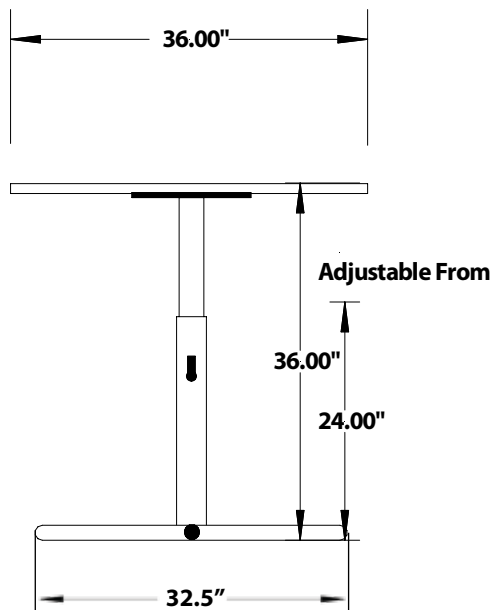

**POPULAS**  
furniture by AD·AS

**SPECIAL NEEDS**  
COMPUTERS   
**1-877-724-4922**

**GPP-3636**

Dual comfort recess, height adjustable table

Height adjustable table with dual comfort recess provides adjustability for individual positioning or multi-user environments.

**FEATURES:**

- Standard tabletop construction: Durable laminate over 1" core with vinyl edge
- 2.75"-13 gauge cold rolled steel inner column
- 3.00"-13 gauge cold rolled steel outer column
- Easy to use lever style column lock
- Internal gas assist spring
- 4 adjustable base levelers
- 12"-7 gauge mounting plate

**TECHNICAL DATA:**

- Standard table dimensions: 36" x 36"
- Comfort recess dimensions: 18"w x 5"d
- Vertical adjustment capability: 12"
- Standard base color: Almond

BASE SERIES	TABLE TOP SIZE	MAX LOAD	STARTING HEIGHT	ENDING HEIGHT	CAPACITY
PEDESTAL X-BASE 30" X 30"	36" X 36"	100 lbs.	24"	36"	500 lbs.

Side View