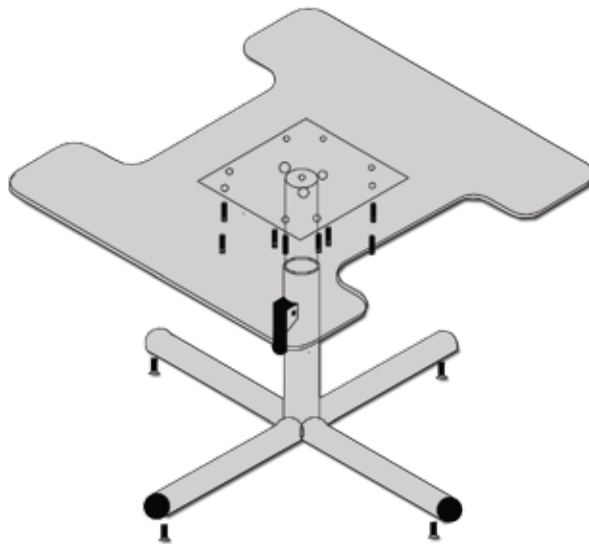

POPULAS
furniture by AD·AS

SPECIAL NEEDS
COMPUTERS 
1-877-724-4922

GPP-3636

Dual comfort recess, height adjustable table

Height adjustable table with dual comfort recess provides adjustability for individual positioning or multi-user environments.

FEATURES:

- Standard tabletop construction: Durable laminate over 1" core with vinyl edge
- 2.75"-13 gauge cold rolled steel inner column
- 3.00"-13 gauge cold rolled steel outer column
- Easy to use lever style column lock
- Internal gas assist spring
- 4 adjustable base levelers
- 12"-7 gauge mounting plate

TECHNICAL DATA:

- Standard table dimensions: 36" x 36"
- Comfort recess dimensions: 18"w x 5"d
- Vertical adjustment capability: 12"
- Standard base color: Almond

BASE SERIES	TABLE TOP SIZE	MAX LOAD	STARTING HEIGHT	ENDING HEIGHT	CAPACITY
PEDESTAL X-BASE 30" X 30"	36" X 36"	100 lbs.	24"	36"	500 lbs.

Side View