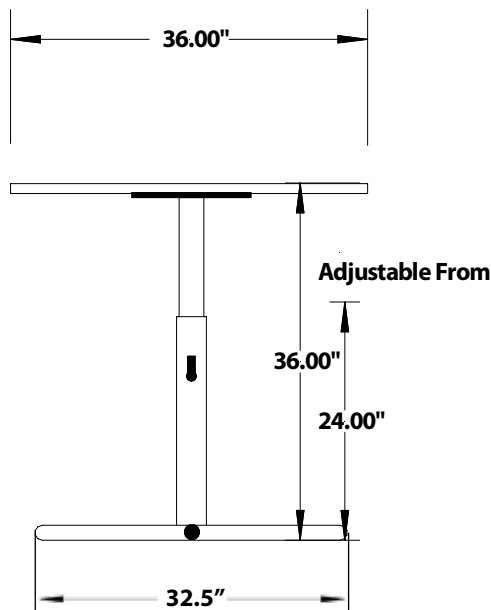

POPULAS
furniture by AD·AS

SPECIAL NEEDS
COMPUTERS 
1-877-724-4922

GPP-3636

Dual comfort recess, height adjustable table

Height adjustable table with dual comfort recess provides adjustability for individual positioning or multi-user environments.

FEATURES:

- Standard tabletop construction: Durable laminate over 1" core with vinyl edge
- 2.75"-13 gauge cold rolled steel inner column
- 3.00"-13 gauge cold rolled steel outer column
- Easy to use lever style column lock
- Internal gas assist spring
- 4 adjustable base levelers
- 12"-7 gauge mounting plate

TECHNICAL DATA:

- Standard table dimensions: 36" x 36"
- Comfort recess dimensions: 18"w x 5"d
- Vertical adjustment capability: 12"
- Standard base color: Almond

BASE SERIES	TABLE TOP SIZE	MAX LOAD	STARTING HEIGHT	ENDING HEIGHT	CAPACITY
PEDESTAL X-BASE 30" X 30"	36" X 36"	100 lbs.	24"	36"	500 lbs.

Side View