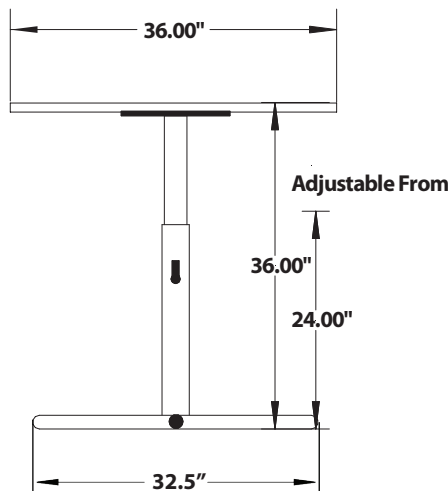

POPULAS
furniture by AD·AS

SPECIAL NEEDS
COMPUTERS 
1-877-724-4922

SMALL FLOAT TABLE

Round, height adjustable table

Height adjustable table provides simple, smooth, adjustability for individual positioning or multi-user environments.

FEATURES:

- Standard tabletop construction with durable laminate finish over 1" core and vinyl edge banding
- 2.75" - 13 gauge cold rolled steel inner column
- 3" - 13 gauge cold rolled steel outer column
- Easy to use lever style column lock
- Internal gas assist spring
- 4 adjustable base levelers
- 12" - 7 gauge mounting plate

TECHNICAL DATA:

- Standard table dimension: 36" diameter
- Vertical adjustment range 24" - 36"
- Base finish: Almond

MODEL	DIMENSIONS	ADJUSTMENT RANGE	START/END HEIGHT
GPP-360	36" Diameter	12"	24", 36"

Front View