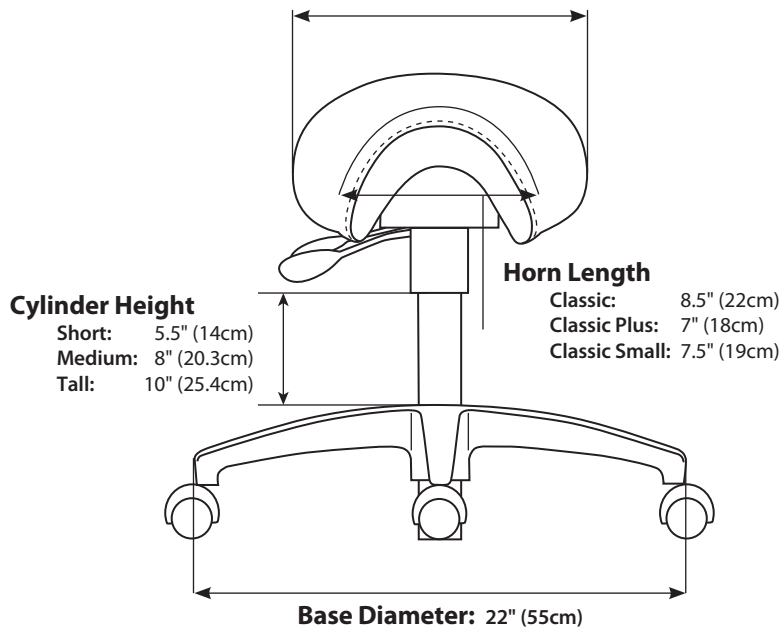

Bambach Saddle Seat®

Measurement Guide

Classic: 15" (38 cm)
Classic Plus: 17" (43 cm)
Classic Small: 13" (33 cm)

Height From The Seat To The Floor

Short Cylinder: lowest setting 20" (51cm) / highest setting 25" (63cm)
Medium Cylinder: lowest setting 24" (60cm) / highest setting 30" (77cm)
Tall Cylinder: lowest setting 26" (66cm) / highest setting 36" (91cm)

Classic: 15" (38 cm)
Classic Plus: 17" (43 cm)
Classic Small: 13" (33 cm)

SPECIAL NEEDS
COMPUTERS 
1-877-724-4922

Schematic representation. Minor deviations possible.

 **HÄGER**
WORLDWIDE
(800) 328-2335
www.hagerworldwide.com