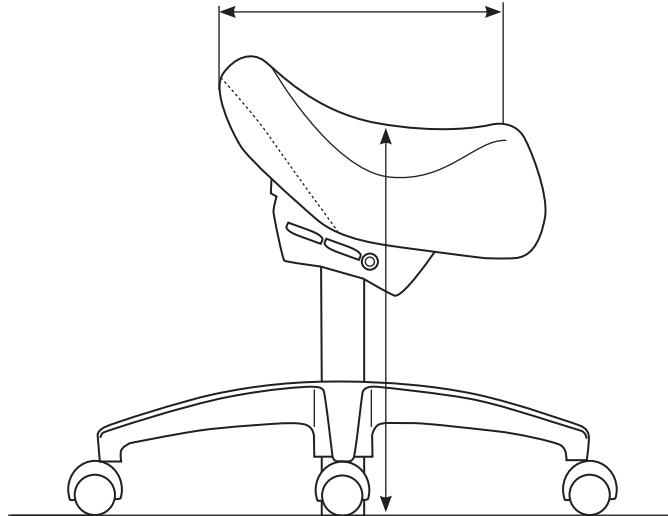

Bambach Saddle Seat®

Measurement Guide

Classic: 15" (38 cm)
Classic Plus: 17" (43 cm)
Classic Small: 13" (33 cm)

Height From The Seat To The Floor

Short Cylinder: lowest setting 20" (51cm) / highest setting 25" (63cm)
Medium Cylinder: lowest setting 24" (60cm) / highest setting 30" (77cm)
Tall Cylinder: lowest setting 26" (66cm) / highest setting 36" (91cm)

Classic: 15" (38 cm)
Classic Plus: 17" (43 cm)
Classic Small: 13" (33 cm)

SPECIAL NEEDS
COMPUTERS 
1-877-724-4922

Schematic representation. Minor deviations possible.

 **HÄGER**
WORLDWIDE
(800) 328-2335
www.hagerworldwide.com