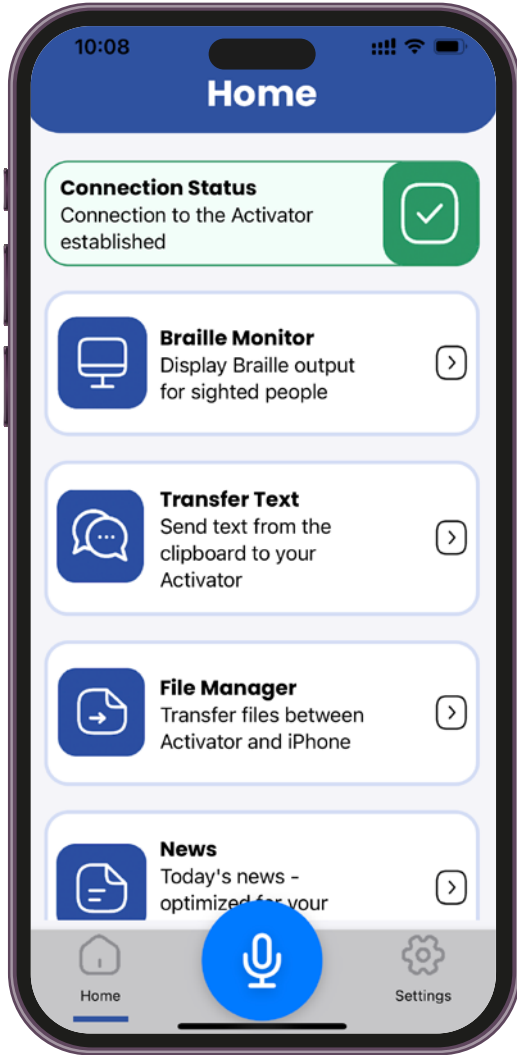

# The smart Braille display

The SmartDock, which can be magnetically connected to the Activator, creates a groundbreaking symbiosis of Braille display and iPhone that offers completely new possibilities. With the SmartDock, the Activator becomes a mobile workstation in no time at all.

## **Integrated translation for contracted Braille**

The translation and back-translation of Braille Grade 1 into contracted Braille (Grade 2) is directly integrated into the Activator. RTFC is the world's leading translation tool for English, German and French. The Activator also effortlessly handles translation and back-translation into Unified English Braille (UEB).

## **SmartServices**

The connection with the iPhone expands the internal functions of the Activator by SmartServices. The first feature is a news feed service, optimized for the use with Braille displays, which you can put together according to your personal interests.

## **Braille monitor**

The integrated Braille monitor allows a sighted person to follow the information output on the Braille display directly on the iPhone screen. Including the indication of the reading position, marked text and the cursor position.