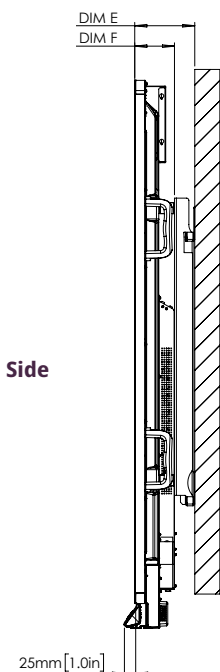

## PHYSICAL SPECIFICATIONS

Panel Dimensions	65": 1509 x 946 x 113 mm (59.4 x 37.2 x 4.4 in) 75": 1730 x 1070 x 113 mm (68.1 x 42.1 x 4.4 in) 86": 1975 x 1208 x 113 mm (77.8 x 47.6 x 4.4 in)
Packed Dimensions	65": 1660 x 1045 x 220 mm (65.4 x 41.1 x 8.7 in) 75": 1900 x 1160 x 225 mm (74.8 x 45.7 x 8.9 in) 86": 2160 x 1310 x 225 mm (85 x 51.6 x 8.9 in)
Panel Net Weight	65": 43.2 kg (95.3 lb) 75": 55.3 kg (121.9 lb) 86": 69.6 kg (153.4 lb)
Packed Weight	65": 58.6 kg (129.2 lb) 75": 73 kg (160.9 lb) 86": 91.6 kg (201.9 lb)
Wall Mount Dimensions	1010 x 720 x 52 mm (39.8 x 28.3 x 2.0 in)
VESA Mount Point	65": 600 x 400 mm (23.6 x 15.7 in) 75": 800 x 400 mm (31.5 x 15.7 in) 86": 800 x 600 mm (31.5 x 23.6 in)

## TECHNICAL DRAWINGS

65"

Front

DIM	DIMENSION (mm)
A	1640mm [64.6in]
B	1429mm [56.3in]
C	805mm [31.7in]
D	93mm [3.7in]

Back

DIM ID	DIMENSION
E	131mm [5.2in]
F	88mm [3.5in]
G	946mm [37.2in]
H	1509mm [59.4in]
I	600mm [23.6in]
J	400mm [15.75in]
K	295.3mm [11.6in]
L	250.4mm [9.9in]

## TECHNICAL DRAWINGS

75"

Front

DIM	DIMENSION (mm)
A	1897mm [74.7in]
B	1652mm [65.0in]
C	930mm [36.61in]
D	93mm [3.6in]

Back

Side

DIM ID	DIMENSION
E	130mm [5.1in]
F	88mm [3.5in]
G	1070mm [42.1in]
H	1730mm [68.1in]
I	800mm [31.5in]
J	400mm [15.75in]
K	357.6mm [14.1in]
L	312.6mm [12.31in]

## TECHNICAL DRAWINGS

86"

Front

DIM	DIMENSION (mm)
A	2177mm [85.7in]
B	1897mm [74.7in]
C	1068mm [42.0in]
D	93mm [3.6in]

Back

Side

DIM ID	DIMENSION
E	132mm [5.2in]
F	88mm [3.5in]
G	1208mm [47.6in]
H	1975mm [77.8in]
I	800mm [31.5in]
J	600mm [23.6in]
K	326.6mm [12.9in]
L	281.6mm [11.09in]