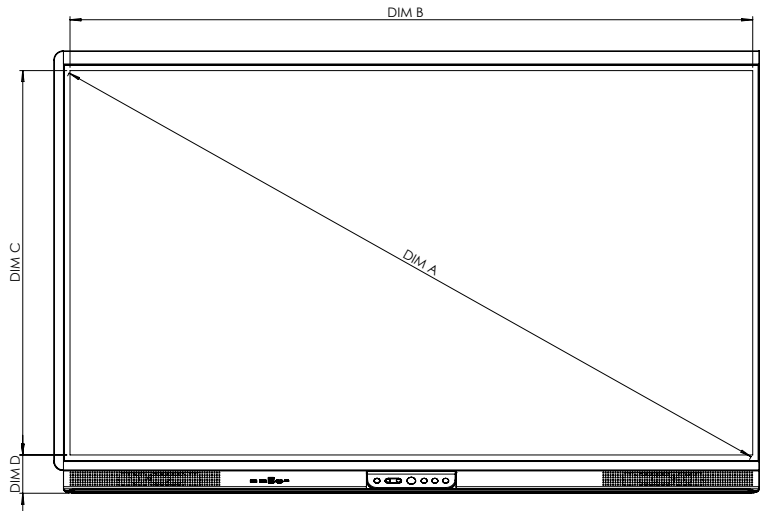

## TECHNICAL DRAWINGS

65"

Front

DIM	DIMENSION (mm)
A	1640mm [64.6in]
B	1429mm [56.3in]
C	805mm [31.7in]
D	93mm [3.7in]

Back

DIM ID	DIMENSION
E	131mm [5.2in]
F	88mm [3.5in]
G	946mm [37.2in]
H	1509mm [59.4in]
I	600mm [23.6in]
J	400mm [15.75in]
K	295.3mm [11.6in]
L	250.4mm [9.9in]

Side

## TECHNICAL DRAWINGS

75"

Front

DIM	DIMENSION (mm)
A	1897mm [74.7in]
B	1652mm [65.0in]
C	930mm [36.61in]
D	93mm [3.6in]

Back

Side

DIM ID	DIMENSION
E	130mm [5.1in]
F	88mm [3.5in]
G	1070mm [42.1in]
H	1730mm [68.1in]
I	800mm [31.5in]
J	400mm [15.75in]
K	357.6mm [14.1in]
L	312.6mm [12.31in]

## TECHNICAL DRAWINGS

86"

Front

DIM	DIMENSION (mm)
A	2177mm [85.7in]
B	1897mm [74.7in]
C	1068mm [42.0in]
D	93mm [3.6in]

Back

Side

DIM ID	DIMENSION
E	132mm [5.2in]
F	88mm [3.5in]
G	1208mm [47.6in]
H	1975mm [77.8in]
I	800mm [31.5in]
J	600mm [23.6in]
K	326.6mm [12.9in]
L	281.6mm [11.09in]