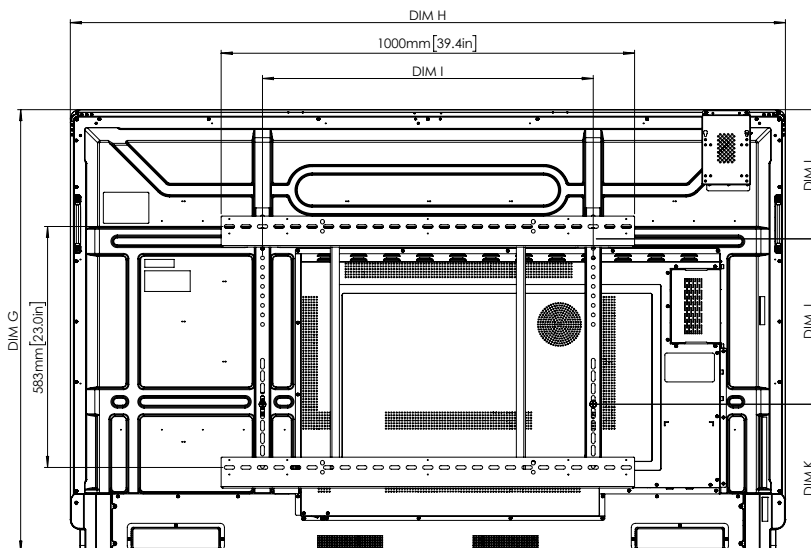

## PHYSICAL SPECIFICATIONS

Panel Dimensions	65": 1509 x 946 x 113 mm (59.4 x 37.2 x 4.4 in) 75": 1730 x 1070 x 113 mm (68.1 x 42.1 x 4.4 in) 86": 1975 x 1208 x 113 mm (77.8 x 47.6 x 4.4 in)
Packed Dimensions	65": 1660 x 1045 x 220 mm (65.4 x 41.1 x 8.7 in) 75": 1900 x 1160 x 225 mm (74.8 x 45.7 x 8.9 in) 86": 2160 x 1310 x 225 mm (85 x 51.6 x 8.9 in)
Panel Net Weight	65": 43.2 kg (95.3 lb) 75": 55.3 kg (121.9 lb) 86": 69.6 kg (153.4 lb)
Packed Weight	65": 58.6 kg (129.2 lb) 75": 73 kg (160.9 lb) 86": 91.6 kg (201.9 lb)
Wall Mount Dimensions	1010 x 720 x 52 mm (39.8 x 28.3 x 2.0 in)
VESA Mount Point	65": 600 x 400 mm (23.6 x 15.7 in) 75": 800 x 400 mm (31.5 x 15.7 in) 86": 800 x 600 mm (31.5 x 23.6 in)

## TECHNICAL DRAWINGS

65"

Front

DIM	DIMENSION (mm)
A	1640mm [64.6in]
B	1429mm [56.3in]
C	805mm [31.7in]
D	93mm [3.7in]

Back

DIM ID	DIMENSION
E	131mm [5.2in]
F	88mm [3.5in]
G	946mm [37.2in]
H	1509mm [59.4in]
I	600mm [23.6in]
J	400mm [15.75in]
K	295.3mm [11.6in]
L	250.4mm [9.9in]

## TECHNICAL DRAWINGS

75"

Front

DIM	DIMENSION (mm)
A	1897mm [74.7in]
B	1652mm [65.0in]
C	930mm [36.61in]
D	93mm [3.6in]

Back

Side

DIM ID	DIMENSION
E	130mm [5.1in]
F	88mm [3.5in]
G	1070mm [42.1in]
H	1730mm [68.1in]
I	800mm [31.5in]
J	400mm [15.75in]
K	357.6mm [14.1in]
L	312.6mm [12.31in]

## TECHNICAL DRAWINGS

86"

Front

DIM	DIMENSION (mm)
A	2177mm [85.7in]
B	1897mm [74.7in]
C	1068mm [42.0in]
D	93mm [3.6in]

Back

Side

DIM ID	DIMENSION
E	132mm [5.2in]
F	88mm [3.5in]
G	1208mm [47.6in]
H	1975mm [77.8in]
I	800mm [31.5in]
J	600mm [23.6in]
K	326.6mm [12.9in]
L	281.6mm [11.09in]