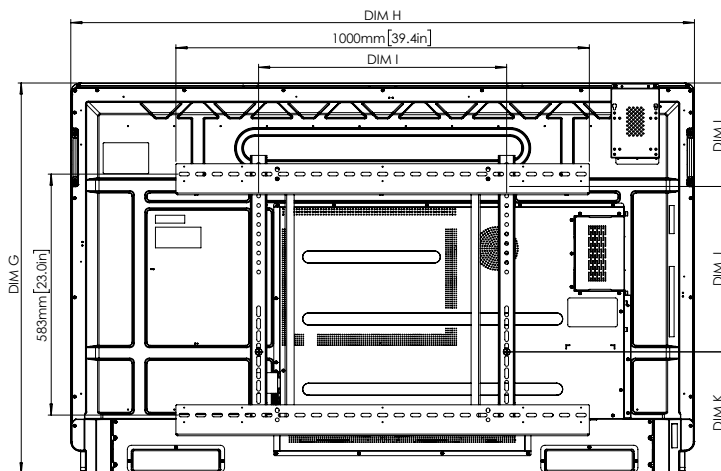

## PHYSICAL SPECIFICATIONS

Panel Dimensions	65": 1509 x 946 x 113 mm (59.4 x 37.2 x 4.4 in) 75": 1730 x 1070 x 113 mm (68.1 x 42.1 x 4.4 in) 86": 1975 x 1208 x 113 mm (77.8 x 47.6 x 4.4 in)
Packed Dimensions	65": 1660 x 1045 x 220 mm (65.4 x 41.1 x 8.7 in) 75": 1900 x 1160 x 225 mm (74.8 x 45.7 x 8.9 in) 86": 2160 x 1310 x 225 mm (85 x 51.6 x 8.9 in)
Panel Net Weight	65": 43.2 kg (95.3 lb) 75": 55.3 kg (121.9 lb) 86": 69.6 kg (153.4 lb)
Packed Weight	65": 58.6 kg (129.2 lb) 75": 73 kg (160.9 lb) 86": 91.6 kg (201.9 lb)
Wall Mount Dimensions	1010 x 720 x 52 mm (39.8 x 28.3 x 2.0 in)
VESA Mount Point	65": 600 x 400 mm (23.6 x 15.7 in) 75": 800 x 400 mm (31.5 x 15.7 in) 86": 800 x 600 mm (31.5 x 23.6 in)

## TECHNICAL DRAWINGS

65"

Front

DIM	DIMENSION (mm)
A	1640mm [64.6in]
B	1429mm [56.3in]
C	805mm [31.7in]
D	93mm [3.7in]

Back

DIM ID	DIMENSION
E	131mm [5.2in]
F	88mm [3.5in]
G	946mm [37.2in]
H	1509mm [59.4in]
I	600mm [23.6in]
J	400mm [15.75in]
K	295.3mm [11.6in]
L	250.4mm [9.9in]

## TECHNICAL DRAWINGS

75"

Front

DIM	DIMENSION (mm)
A	1897mm [74.7in]
B	1652mm [65.0in]
C	930mm [36.61in]
D	93mm [3.6in]

Back

Side

DIM ID	DIMENSION
E	130mm [5.1in]
F	88mm [3.5in]
G	1070mm [42.1in]
H	1730mm [68.1in]
I	800mm [31.5in]
J	400mm [15.75in]
K	357.6mm [14.1in]
L	312.6mm [12.31in]

## TECHNICAL DRAWINGS

86"

Front

DIM	DIMENSION (mm)
A	2177mm [85.7in]
B	1897mm [74.7in]
C	1068mm [42.0in]
D	93mm [3.6in]

Back

Side

DIM ID	DIMENSION
E	132mm [5.2in]
F	88mm [3.5in]
G	1208mm [47.6in]
H	1975mm [77.8in]
I	800mm [31.5in]
J	600mm [23.6in]
K	326.6mm [12.9in]
L	281.6mm [11.09in]