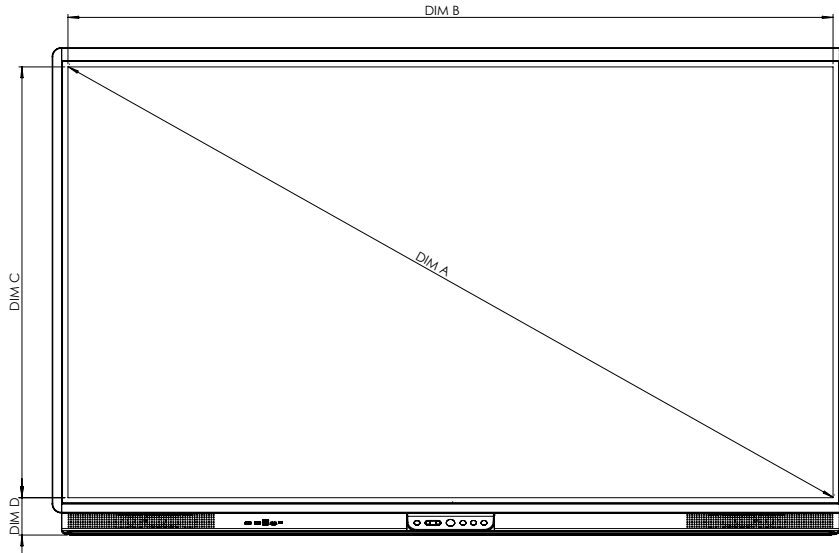

## TECHNICAL DRAWINGS

65"

Front

DIM	DIMENSION (mm)
A	1640mm [64.6in]
B	1429mm [56.3in]
C	805mm [31.7in]
D	93mm [3.7in]

Back

DIM ID	DIMENSION
E	131mm [5.2in]
F	88mm [3.5in]
G	946mm [37.2in]
H	1509mm [59.4in]
I	600mm [23.6in]
J	400mm [15.75in]
K	295.3mm [11.6in]
L	250.4mm [9.9in]

## TECHNICAL DRAWINGS

75"

Front

DIM	DIMENSION (mm)
A	1897mm [74.7in]
B	1652mm [65.0in]
C	930mm [36.61in]
D	93mm [3.6in]

Back

Side

DIM ID	DIMENSION
E	130mm [5.1in]
F	88mm [3.5in]
G	1070mm [42.1in]
H	1730mm [68.1in]
I	800mm [31.5in]
J	400mm [15.75in]
K	357.6mm [14.1in]
L	312.6mm [12.31in]

## TECHNICAL DRAWINGS

86"

Front

DIM	DIMENSION (mm)
A	2177mm [85.7in]
B	1897mm [74.7in]
C	1068mm [42.0in]
D	93mm [3.6in]

Back

Side

DIM ID	DIMENSION
E	132mm [5.2in]
F	88mm [3.5in]
G	1208mm [47.6in]
H	1975mm [77.8in]
I	800mm [31.5in]
J	600mm [23.6in]
K	326.6mm [12.9in]
L	281.6mm [11.09in]