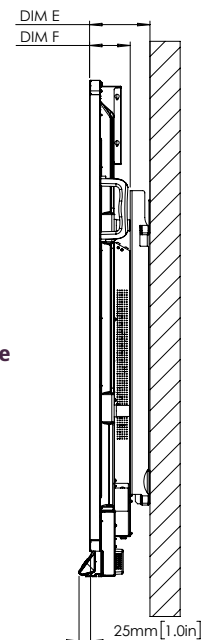

## PHYSICAL SPECIFICATIONS

Panel Dimensions	65": 1509 x 946 x 113 mm (59.4 x 37.2 x 4.4 in) 75": 1730 x 1070 x 113 mm (68.1 x 42.1 x 4.4 in) 86": 1975 x 1208 x 113 mm (77.8 x 47.6 x 4.4 in)
Packed Dimensions	65": 1660 x 1045 x 220 mm (65.4 x 41.1 x 8.7 in) 75": 1900 x 1160 x 225 mm (74.8 x 45.7 x 8.9 in) 86": 2160 x 1310 x 225 mm (85 x 51.6 x 8.9 in)
Panel Net Weight	65": 43.2 kg (95.3 lb) 75": 55.3 kg (121.9 lb) 86": 69.6 kg (153.4 lb)
Packed Weight	65": 58.6 kg (129.2 lb) 75": 73 kg (160.9 lb) 86": 91.6 kg (201.9 lb)
Wall Mount Dimensions	1010 x 720 x 52 mm (39.8 x 28.3 x 2.0 in)
VESA Mount Point	65": 600 x 400 mm (23.6 x 15.7 in) 75": 800 x 400 mm (31.5 x 15.7 in) 86": 800 x 600 mm (31.5 x 23.6 in)

## TECHNICAL DRAWINGS

65"

Front

DIM	DIMENSION (mm)
A	1640mm [64.6in]
B	1429mm [56.3in]
C	805mm [31.7in]
D	93mm [3.7in]

Back

DIM ID	DIMENSION
E	131mm [5.2in]
F	88mm [3.5in]
G	946mm [37.2in]
H	1509mm [59.4in]
I	600mm [23.6in]
J	400mm [15.75in]
K	295.3mm [11.6in]
L	250.4mm [9.9in]

## TECHNICAL DRAWINGS

75"

Front

DIM	DIMENSION (mm)
A	1897mm [74.7in]
B	1652mm [65.0in]
C	930mm [36.61in]
D	93mm [3.6in]

Back

Side

DIM ID	DIMENSION
E	130mm [5.1in]
F	88mm [3.5in]
G	1070mm [42.1in]
H	1730mm [68.1in]
I	800mm [31.5in]
J	400mm [15.75in]
K	357.6mm [14.1in]
L	312.6mm [12.31in]

## TECHNICAL DRAWINGS

86"

Front

DIM	DIMENSION (mm)
A	2177mm [85.7in]
B	1897mm [74.7in]
C	1068mm [42.0in]
D	93mm [3.6in]

Back

Side

DIM ID	DIMENSION
E	132mm [5.2in]
F	88mm [3.5in]
G	1208mm [47.6in]
H	1975mm [77.8in]
I	800mm [31.5in]
J	600mm [23.6in]
K	326.6mm [12.9in]
L	281.6mm [11.09in]