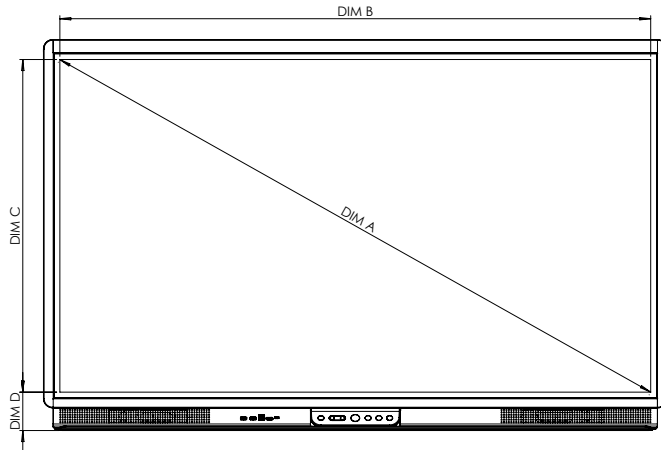

## PHYSICAL SPECIFICATIONS

Panel Dimensions	65": 1509 x 946 x 113 mm (59.4 x 37.2 x 4.4 in) 75": 1730 x 1070 x 113 mm (68.1 x 42.1 x 4.4 in) 86": 1975 x 1208 x 113 mm (77.8 x 47.6 x 4.4 in)
Packed Dimensions	65": 1660 x 1045 x 220 mm (65.4 x 41.1 x 8.7 in) 75": 1900 x 1160 x 225 mm (74.8 x 45.7 x 8.9 in) 86": 2160 x 1310 x 225 mm (85 x 51.6 x 8.9 in)
Panel Net Weight	65": 43.2 kg (95.3 lb) 75": 55.3 kg (121.9 lb) 86": 69.6 kg (153.4 lb)
Packed Weight	65": 58.6 kg (129.2 lb) 75": 73 kg (160.9 lb) 86": 91.6 kg (201.9 lb)
Wall Mount Dimensions	1010 x 720 x 52 mm (39.8 x 28.3 x 2.0 in)
VESA Mount Point	65": 600 x 400 mm (23.6 x 15.7 in) 75": 800 x 400 mm (31.5 x 15.7 in) 86": 800 x 600 mm (31.5 x 23.6 in)

## TECHNICAL DRAWINGS

65"

Front

DIM	DIMENSION (mm)
A	1640mm [64.6in]
B	1429mm [56.3in]
C	805mm [31.7in]
D	93mm [3.7in]

Back

DIM ID	DIMENSION
E	131mm [5.2in]
F	88mm [3.5in]
G	946mm [37.2in]
H	1509mm [59.4in]
I	600mm [23.6in]
J	400mm [15.75in]
K	295.3mm [11.6in]
L	250.4mm [9.9in]

## TECHNICAL DRAWINGS

75"

Front

DIM	DIMENSION (mm)
A	1897mm [74.7in]
B	1652mm [65.0in]
C	930mm [36.61in]
D	93mm [3.6in]

Back

Side

DIM ID	DIMENSION
E	130mm [5.1in]
F	88mm [3.5in]
G	1070mm [42.1in]
H	1730mm [68.1in]
I	800mm [31.5in]
J	400mm [15.75in]
K	357.6mm [14.1in]
L	312.6mm [12.31in]