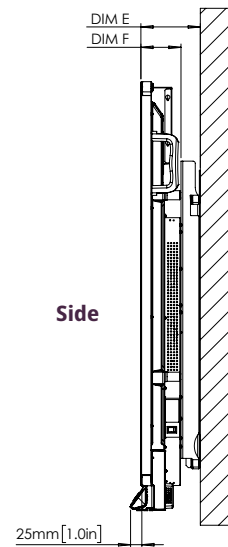

DIM ID	DIMENSION
E	131mm [5.2in]
F	88mm [3.5in]
G	946mm [37.2in]
H	1509mm [59.4in]
I	600mm [23.6in]
J	400mm [15.75in]
K	295.3mm [11.6in]
L	250.4mm [9.9in]

Side