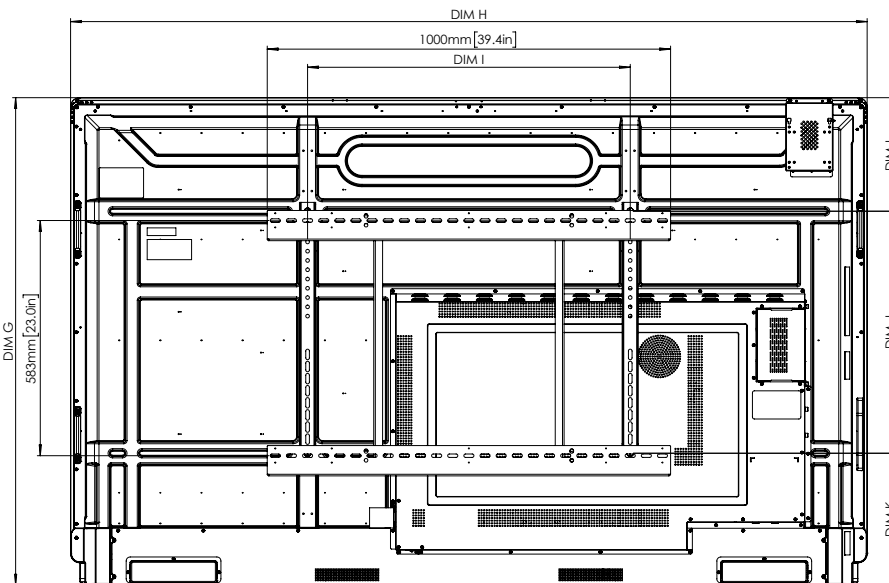

## TECHNICAL DRAWINGS

75"

Front

DIM	DIMENSION (mm)
A	1897mm [74.7in]
B	1652mm [65.0in]
C	930mm [36.61in]
D	93mm [3.6in]

Back

Side

DIM ID	DIMENSION
E	130mm [5.1in]
F	88mm [3.5in]
G	1070mm [42.1in]
H	1730mm [68.1in]
I	800mm [31.5in]
J	400mm [15.75in]
K	357.6mm [14.1in]
L	312.6mm [12.31in]

## TECHNICAL DRAWINGS

86"

Front

DIM	DIMENSION (mm)
A	2177mm [85.7in]
B	1897mm [74.7in]
C	1068mm [42.0in]
D	93mm [3.6in]

Back

Side

DIM ID	DIMENSION
E	132mm [5.2in]
F	88mm [3.5in]
G	1208mm [47.6in]
H	1975mm [77.8in]
I	800mm [31.5in]
J	600mm [23.6in]
K	326.6mm [12.9in]
L	281.6mm [11.09in]