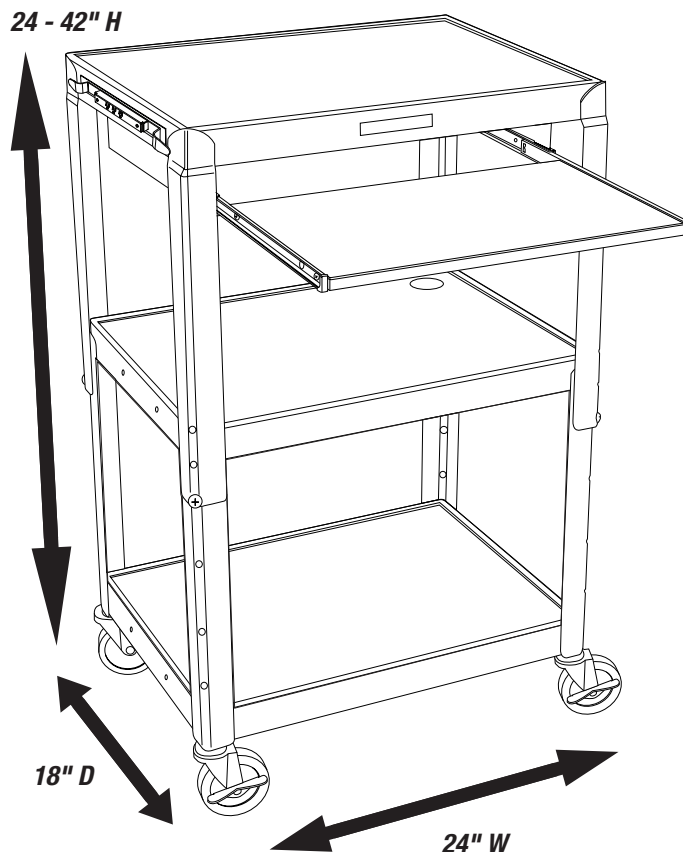

AVJ42KB - ADJUSTABLE HEIGHT STEEL AV CART WITH SLIDING KEYBOARD SHELF

Product Specifications:

Item Number	AVJ42KB
Material	Steel
Color Options	Black, Blue, Red, Green, Yellow
Cart Dimensions	24" W x 18" D x 24 - 42" H
Keyboard Shelf Dimensions	18.75" W x 11.75" D
Weight	56 lbs.
Shelf Quantity	Three <i>(not including keyboard tray)</i>
Distance Between Shelves	Lower to Middle: 14.75" Middle to Top: Adjustable, 1/2" - 16"
Casters (4)	4" silent roll, swivel, ball-bearing; two casters include locking brakes
Power	Three-outlet power strip UL/CSA listed
Voltage	110V
Cord Length	15'
Made in USA	Yes
Ship Method	Ground
Shipping Carton Dims	One carton; 25" W x 19" D x 22" H
Shipping Weight	67.4 lbs.
Assembly Required	Yes

Total Weight Capacity (Evenly Distributed): 75 lbs.
Weight Capacity Per Shelf: 25 lbs.

**To Order, Call Your
 Sales Representative
 or 800-323-4656**