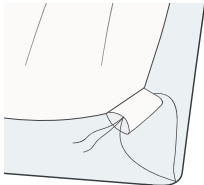

Somna Hygiene cover

Somna Hygiene cover is intended to give blankets protection against moisture and dirt.

Fits weighted product

Somna Blanket

Somna Blanket junior

Somna Blanket sensitive

Use Somna Hygiene cover

 **WARNING:** Beware of choking hazard. Somna Hygiene cover is made of a dense material.

1. Open the cover on three sides.

2. Put the blanket in the cover.

3. If the blanket has loops, attach the strings to the loops.

4. Close the cover.

Maintenance

 **CAUTION:** Use the included laundry bag. If the laundry bag is not used, Somna Hygiene cover can break.

Maximum 60°C – gentle wash cycle

Do not iron

Do not bleach

Do not dry clean