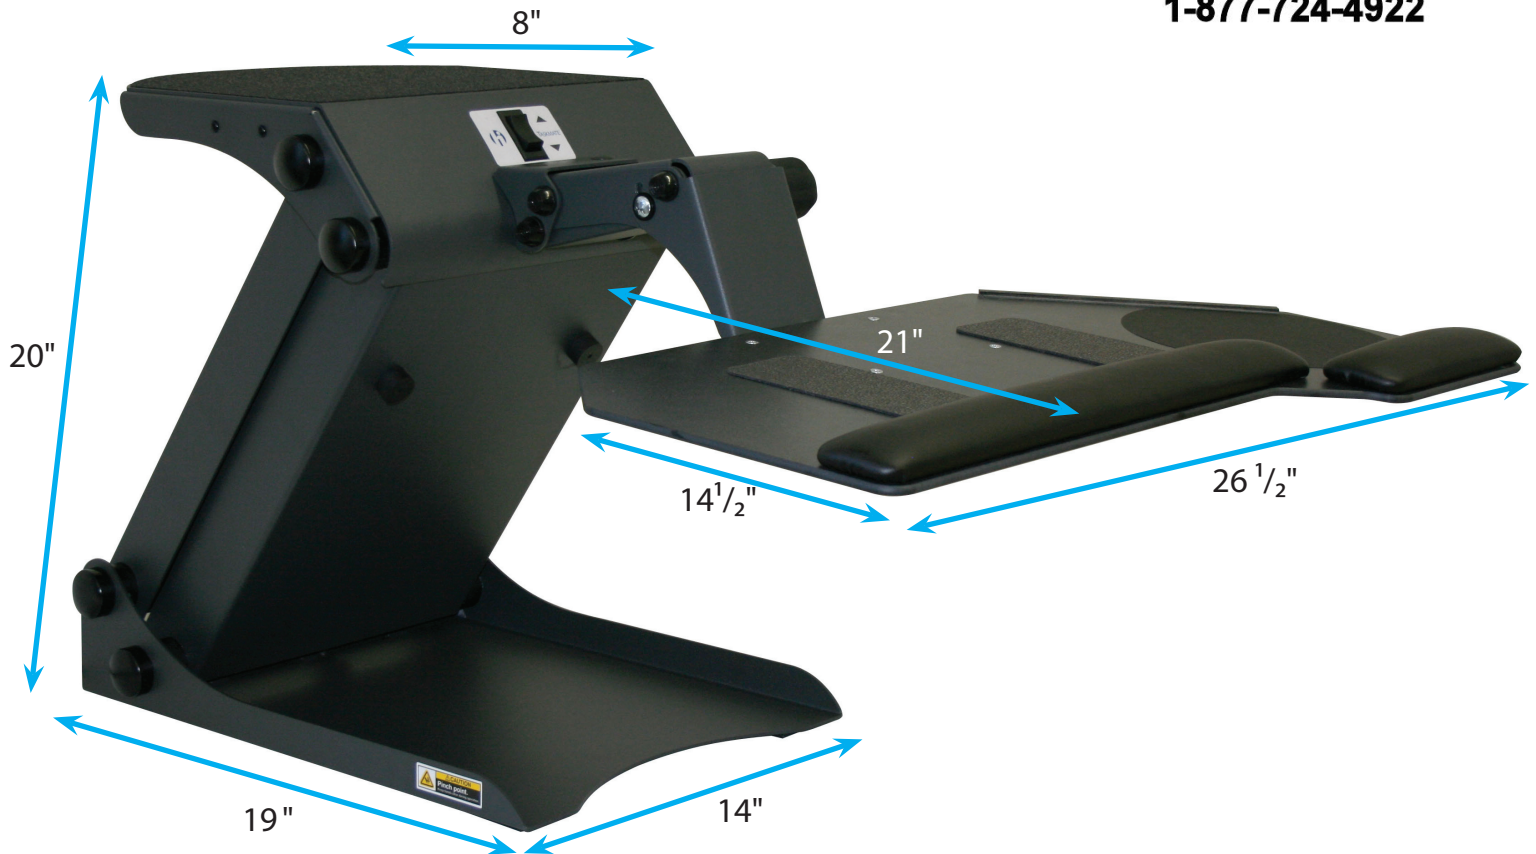

#### Height Adjustability Specs

- Travel Range - 14"
- Tabletop is 20" from the surface when in the highest position
- Tabletop is 6" from surface in the lowest position

#### Keyboard Mechanism

- Adjusts keyboard 4" below the work surface in lowest position
- Infinite keyboard tilt

#### Weight Limit

- 50 lbs.

#### Shipping

- Shipping Dimensions - 32" x 19" x 13"
- Shipping Weight – 70 lbs.