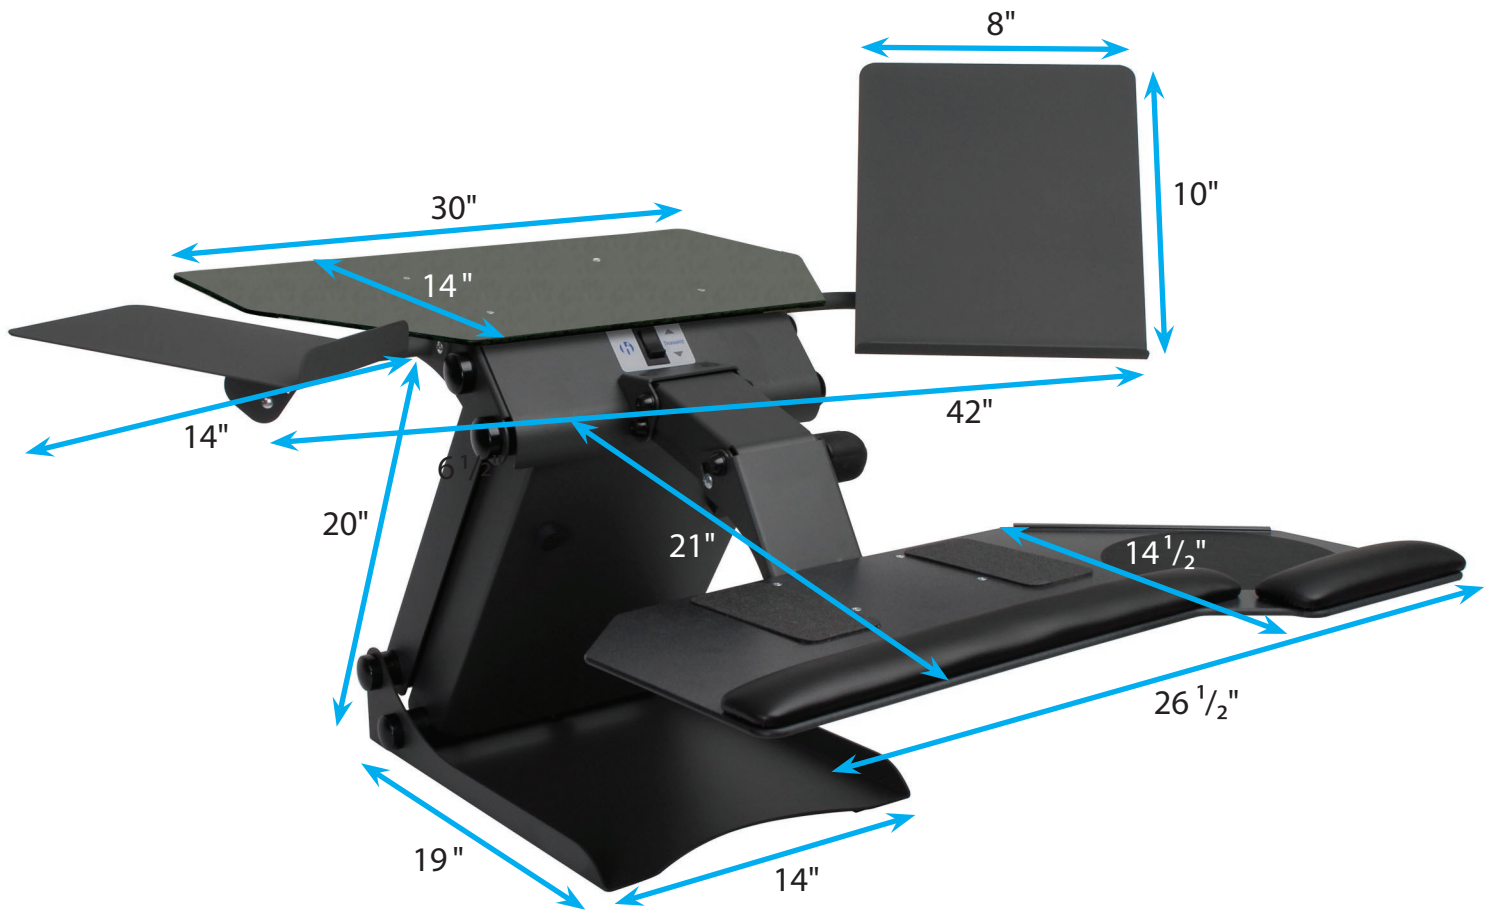

### Height Adjustability Specs

- Travel Range - 14"
- Tabletop is 20" from the surface when in the highest position
- Tabletop is 6" from surface in the lowest position

### Keyboard Mechanism

- Adjusts keyboard 4" below the work surface in lowest position
- Infinite keyboard tilt

### Weight Limit

- 50 lbs.

### Shipping

- Shipping Dimensions - 32" x 19" x 13"
- Shipping Weight – 83 lbs.

**SPECIAL NEEDS**  
COMPUTERS  
1-877-724-4922