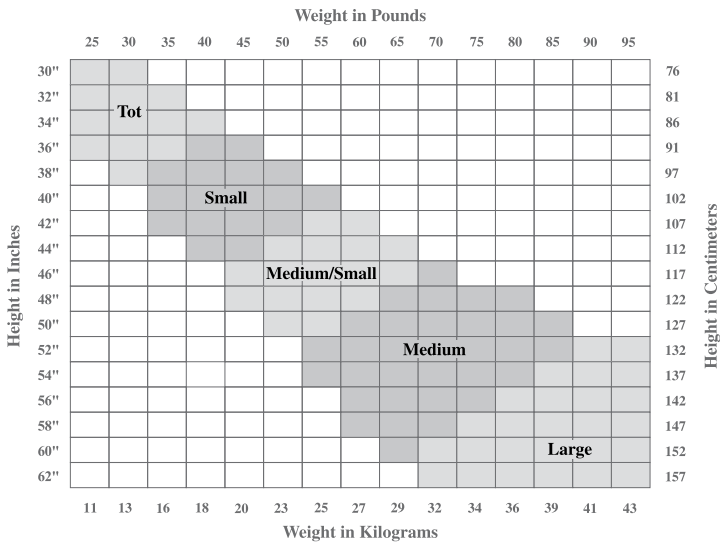

CAPEZIO TIGHTS FIT GUIDE

Women's

- Ultra Soft
- Mesh
- Microfiber
- Professional Fishnet
- Studio Basics
- Studio Basics Fishnet

Women's

- Hold & Stretch*
- Ultra Shimmery
- Skating

Children's

- Hold & Stretch*
- Ultra Shimmery
- 100% Nylon
- Skating

Children's

- Ultra Soft
- Studio Basics
- Mesh
- Studio Basics Fishnet

Men's

Women's Plus Sizes

- Hold & Stretch* Plus