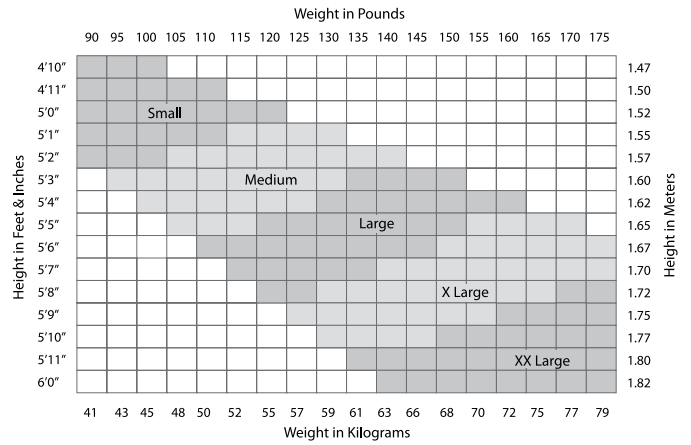

CAPEZIO TIGHTS FIT GUIDE

Women's

- Ultra Soft
- Mesh
- Microfiber
- Professional Fishnet
- Studio Basics
- Studio Basics Fishnet

Women's

- Hold & Stretch*
- Ultra Shimmery
- Skating

Children's

- Hold & Stretch*
- Ultra Shimmery
- 100% Nylon
- Skating

Children's

- Ultra Soft
- Studio Basics
- Mesh
- Studio Basics Fishnet

Men's

Women's Plus Sizes

- Hold & Stretch* Plus