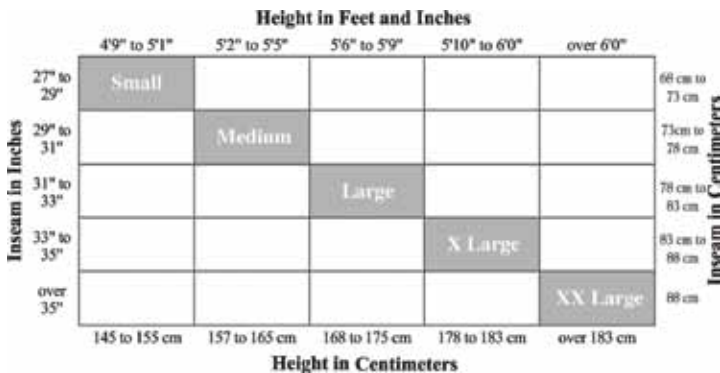

CAPEZIO TIGHTS FIT GUIDE

Women's

- Ultra Soft
- Mesh
- Microfiber
- Professional Fishnet
- Studio Basics
- Studio Basics Fishnet

Women's

- Hold & Stretch*
- Ultra Shimmery
- Skating

Children's

- Hold & Stretch*
- Ultra Shimmery
- 100% Nylon
- Skating

Children's

- Ultra Soft
- Studio Basics
- Mesh
- Studio Basics Fishnet

Men's

Women's Plus Sizes

- Hold & Stretch* Plus