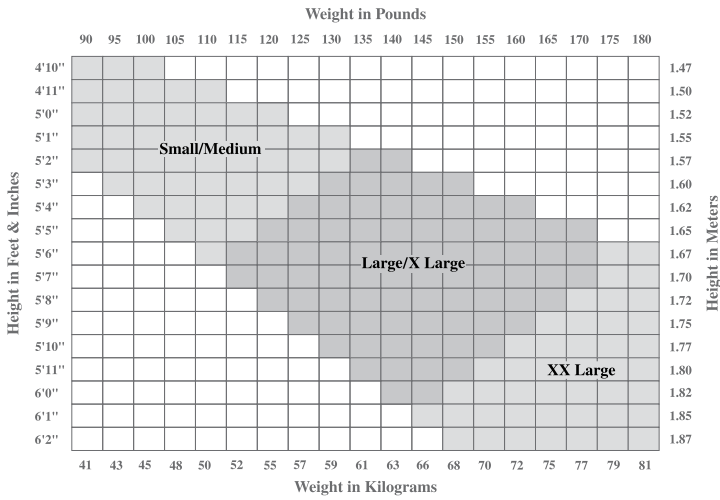

CAPEZIO TIGHTS FIT GUIDE

Women's

- Ultra Soft
- Mesh
- Microfiber
- Professional Fishnet
- Studio Basics
- Studio Basics Fishnet

Women's

- Hold & Stretch*
- Ultra Shimmery
- Skating

Children's

- Hold & Stretch*
- Ultra Shimmery
- 100% Nylon
- Skating

Children's

- Ultra Soft
- Studio Basics
- Mesh
- Studio Basics Fishnet

Men's

Women's Plus Sizes

- Hold & Stretch* Plus