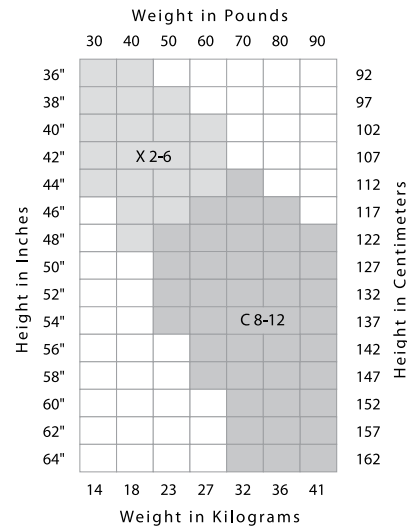

CAPEZIO TIGHTS FIT GUIDE

Women's

- Ultra Soft
- Mesh
- Microfiber
- Professional Fishnet
- Studio Basics
- Studio Basics Fishnet

Women's

- Hold & Stretch*
- Ultra Shimmery
- Skating

Children's

- Hold & Stretch*
- Ultra Shimmery
- 100% Nylon
- Skating

Children's

- Ultra Soft
- Studio Basics
- Mesh
- Studio Basics Fishnet

Men's

Women's Plus Sizes

- Hold & Stretch* Plus