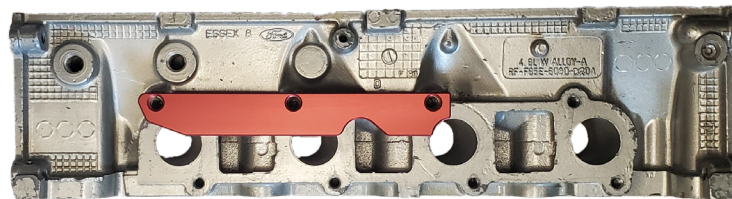

ROCKY

PROPLATE MOUNTING & APPLICATION

Ford Gas - 4.2L-V6, 4.6L & 5.4-V8 (2V / 3V versions), & 6.8L-V10

P1

P2

P3

P4

NEED HELP? WE LOVE HELPING OUR CUSTOMERS!