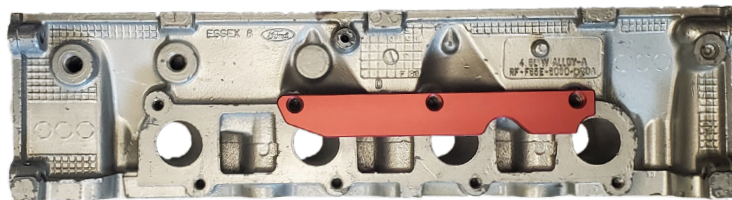

ROCKY

PROPLATE MOUNTING & APPLICATION

Ford Gas - 4.2L-V6, 4.6L & 5.4-V8 (2V / 3V versions), & 6.8L-V10

P1

P2

P3

P4

NEED HELP? WE LOVE HELPING OUR CUSTOMERS!