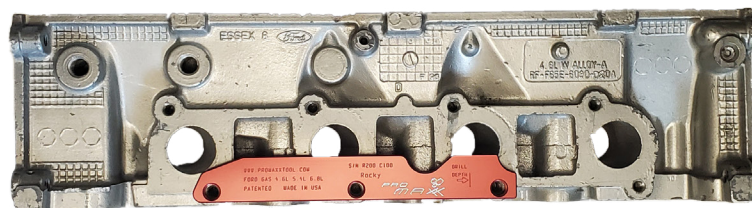

ROCKY

PROPLATE MOUNTING & APPLICATION

Ford Gas - 4.2L-V6, 4.6L & 5.4-V8 (2V / 3V versions), & 6.8L-V10

P1

P2

P3

P4

NEED HELP? WE LOVE HELPING OUR CUSTOMERS!