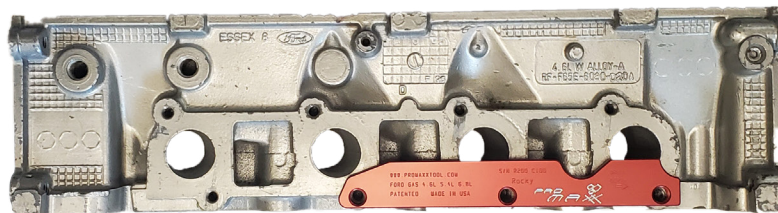

ROCKY

PROPLATE MOUNTING & APPLICATION

Ford Gas - 4.2L-V6, 4.6L & 5.4-V8 (2V / 3V versions), & 6.8L-V10

P1

P2

P3

P4

NEED HELP? WE LOVE HELPING OUR CUSTOMERS!