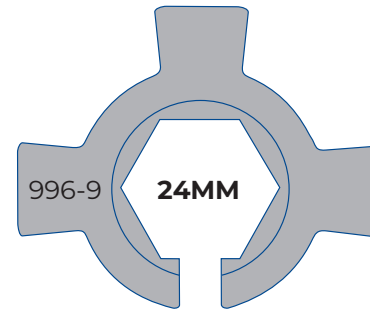

996-9
24MM

LOW PROFILE SHOCKIT™ SOCKET
PARTICULATE SENSOR REMOVER-
DURAMAX. CUMMINS. POWER STROKE.