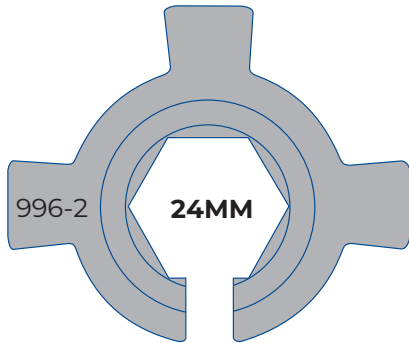

SHOCKIT™ - PMX996PRO

Parts Diagram

Socket Diesel NOx Sensor Removal Kit

996-4
22MM

THIN WALL DEEP SHOCKIT™ SOCKET
NOx SENSOR REMOVER-
JEEP. RAM. ECO DIESEL

996-7
27MM

THREAD
CHASER

996-6
22MM

THREAD
CHASER

996-5
20MM

THREAD
CHASER

996-3
30MM

SHOCKIT™ SOCKET
NOx SENSOR LOCK NUT REMOVER-
JEEP. RAM. ECO DIESEL

996-2
24MM

SHOCKIT™ SOCKET
PARTICULATE SENSOR REMOVER-
DURAMAX. CUMMINS. POWERSTROKE.

996-1
22MM

1910P

11" STANDARD SHOCKIT™ PUNCH