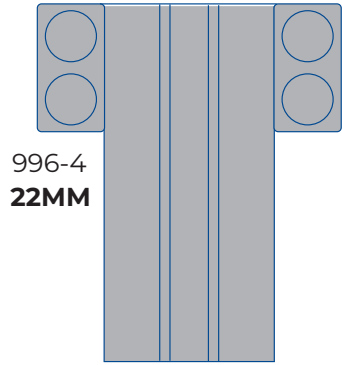

SHOCKIT™ - PMX996PRO

Parts Diagram

Socket Diesel NOx Sensor Removal Kit

996-4
22MM

THIN WALL DEEP SHOCKIT™ SOCKET
NOx SENSOR REMOVER-
JEEP. RAM. ECO DIESEL

996-7
27MM

THREAD
CHASER

996-6
22MM

THREAD
CHASER

996-5
20MM

THREAD
CHASER

996-3
30MM

SHOCKIT™ SOCKET
NOx SENSOR LOCK NUT REMOVER-
JEEP. RAM. ECO DIESEL

996-2
24MM

SHOCKIT™ SOCKET
PARTICULATE SENSOR REMOVER-
DURAMAX. CUMMINS. POWERSTROKE.

996-1
22MM

1910P

11" STANDARD SHOCKIT™ PUNCH