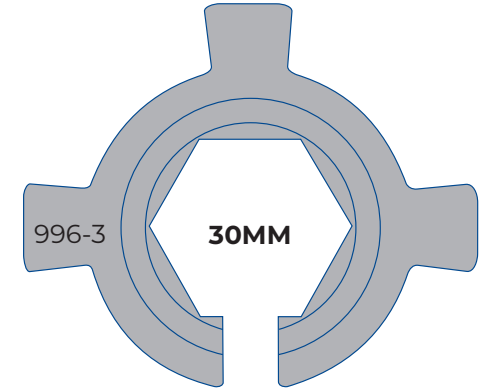

SHOCKIT™ - PMX996PRO

Parts Diagram

Socket Diesel NOx Sensor Removal Kit

996-4
22MM

THIN WALL DEEP SHOCKIT™ SOCKET
NOx SENSOR REMOVER-
JEEP. RAM. ECO DIESEL

996-7
27MM

THREAD
CHASER

996-6
22MM

THREAD
CHASER

996-5
20MM

THREAD
CHASER

996-3
30MM

SHOCKIT™ SOCKET
NOx SENSOR LOCK NUT REMOVER-
JEEP. RAM. ECO DIESEL

996-2
24MM

SHOCKIT™ SOCKET
PARTICULATE SENSOR REMOVER-
DURAMAX. CUMMINS. POWERSTROKE.

996-1
22MM

SHOCKIT™ SOCKET
NOx SENSOR REMOVER-
DURAMAX. CUMMINS.
POWER STROKE. SEMI TRUCKS.

996-9
24MM

LOW PROFILE SHOCKIT™ SOCKET
PARTICULATE SENSOR REMOVER-
DURAMAX. CUMMINS. POWER STROKE.

996-8
22MM

LOW PROFILE SHOCKIT™ SOCKET
NOx SENSOR REMOVER-
DURAMAX. CUMMINS.
POWER STROKE. SEMI TRUCKS.

1910P

11" STANDARD SHOCKIT™ PUNCH