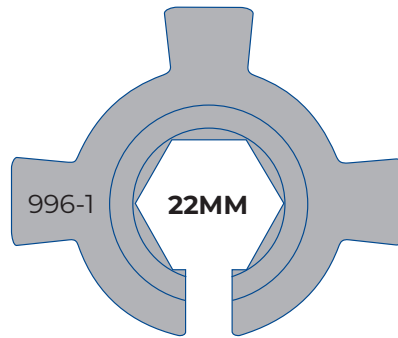

SHOCKIT™ - PMX996PRO

Parts Diagram

Socket Diesel NOx Sensor Removal Kit

996-4
22MM

THIN WALL DEEP SHOCKIT™ SOCKET
NOx SENSOR REMOVER-
JEEP. RAM. ECO DIESEL

996-7
27MM

THREAD
CHASER

996-6
22MM

THREAD
CHASER

996-5
20MM

THREAD
CHASER

996-3
30MM

SHOCKIT™ SOCKET
NOx SENSOR LOCK NUT REMOVER-
JEEP. RAM. ECO DIESEL

996-2
24MM

SHOCKIT™ SOCKET
PARTICULATE SENSOR REMOVER-
DURAMAX. CUMMINS. POWERSTROKE.

996-1
22MM

1910P

11" STANDARD SHOCKIT™ PUNCH