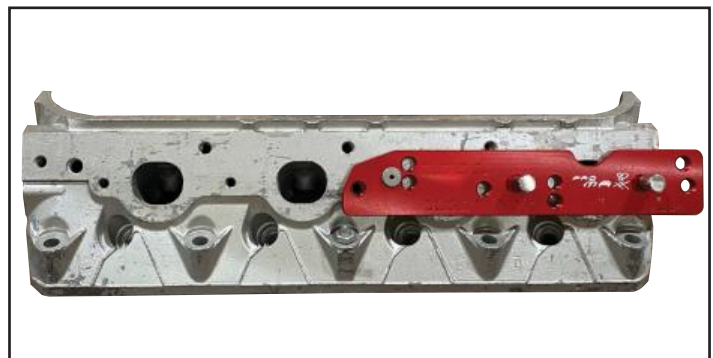

# GM LS (1999-2021): 4.8L, 5.3L, 5.7L, 6.0L, 6.2L PROPLATE MOUNTING & APPLICATION

POSITION 1

POSITION 4

POSITION 2

POSITION 5

POSITION 3

POSITION 6

**NEED HELP?**  
**WE LOVE HELPING OUR CUSTOMERS!**  
**DIAL 724-941-0941**  
**We are only successful when you are.**

# GM LS (2014-2022): 4.8L,5.3L,5.7L,6.0L,6.2L PROPLATE MOUNTING & APPLICATION

POSITION 1

POSITION 4

POSITION 2

POSITION 5

POSITION 3

POSITION 6

**NEED HELP?**  
**WE LOVE HELPING OUR CUSTOMERS!**  
**DIAL 724-941-0941**  
**We are only successful when you are.**