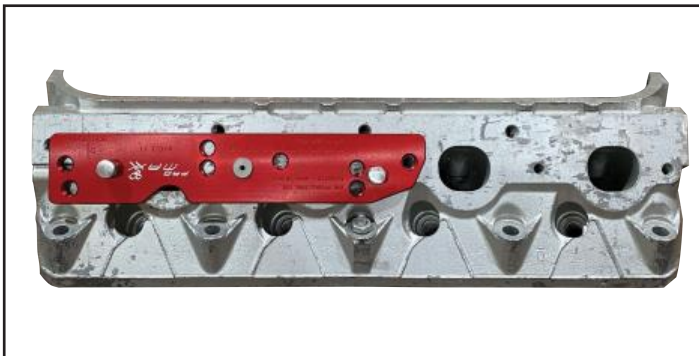

# GM LS (1999-2021): 4.8L, 5.3L, 5.7L, 6.0L, 6.2L PROPLATE MOUNTING & APPLICATION

POSITION 1

POSITION 4

POSITION 2

POSITION 5

POSITION 3

POSITION 6

**NEED HELP?**  
**WE LOVE HELPING OUR CUSTOMERS!**  
**DIAL 724-941-0941**  
**We are only successful when you are.**

# GM LS (2014-2022): 4.8L,5.3L,5.7L,6.0L,6.2L PROPLATE MOUNTING & APPLICATION

POSITION 1

POSITION 4

POSITION 2

POSITION 5

POSITION 3

POSITION 6

**NEED HELP?**  
**WE LOVE HELPING OUR CUSTOMERS!**  
**DIAL 724-941-0941**  
**We are only successful when you are.**