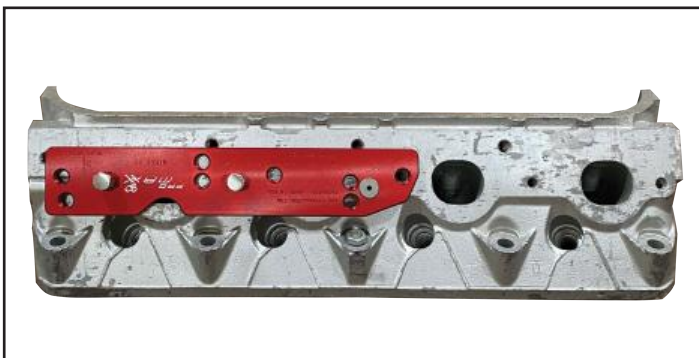

# GM LS (1999-2021): 4.8L, 5.3L, 5.7L, 6.0L, 6.2L PROPLATE MOUNTING & APPLICATION

POSITION 1

POSITION 4

POSITION 2

POSITION 5

POSITION 3

POSITION 6

**NEED HELP?**  
**WE LOVE HELPING OUR CUSTOMERS!**  
**DIAL 724-941-0941**  
**We are only successful when you are.**

# GM LS (2014-2022): 4.8L,5.3L,5.7L,6.0L,6.2L PROPLATE MOUNTING & APPLICATION

POSITION 1

POSITION 4

POSITION 2

POSITION 5

POSITION 3

POSITION 6

**NEED HELP?**  
**WE LOVE HELPING OUR CUSTOMERS!**  
**DIAL 724-941-0941**  
**We are only successful when you are.**