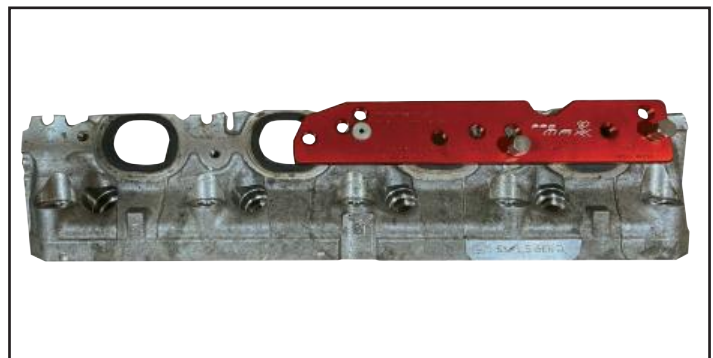

# GM LS (2014-2022): 4.8L,5.3L,5.7L,6.0L,6.2L PROPLATE MOUNTING & APPLICATION

POSITION 1

POSITION 4

POSITION 2

POSITION 5

POSITION 3

POSITION 6

**NEED HELP?**  
**WE LOVE HELPING OUR CUSTOMERS!**  
**DIAL 724-941-0941**  
**We are only successful when you are.**