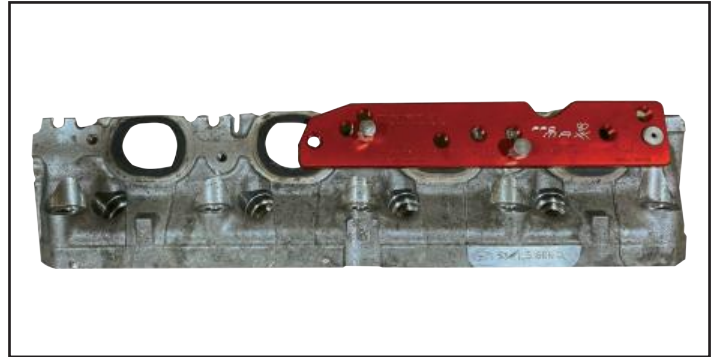

# GM LS (1999-2021): 4.8L, 5.3L, 5.7L, 6.0L, 6.2L PROPLATE MOUNTING & APPLICATION

POSITION 1

POSITION 4

POSITION 2

POSITION 5

POSITION 3

POSITION 6

**NEED HELP?**  
**WE LOVE HELPING OUR CUSTOMERS!**  
**DIAL 724-941-0941**  
**We are only successful when you are.**

# GM LS (2014-2022): 4.8L,5.3L,5.7L,6.0L,6.2L PROPLATE MOUNTING & APPLICATION

POSITION 1

POSITION 4

POSITION 2

POSITION 5

POSITION 3

POSITION 6

**NEED HELP?**  
**WE LOVE HELPING OUR CUSTOMERS!**  
**DIAL 724-941-0941**  
**We are only successful when you are.**