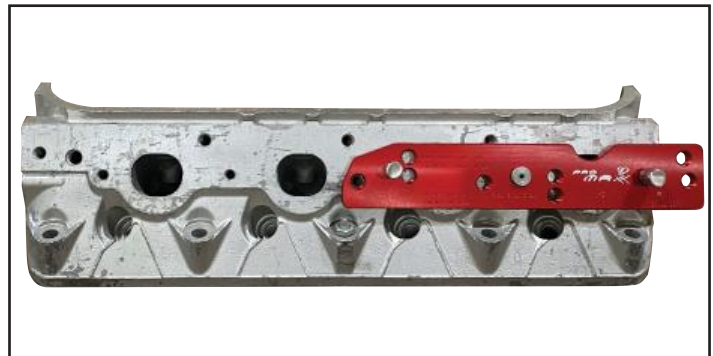

# GM LS (1999-2021): 4.8L, 5.3L, 5.7L, 6.0L, 6.2L PROPLATE MOUNTING & APPLICATION

POSITION 1

POSITION 4

POSITION 2

POSITION 5

POSITION 3

POSITION 6

**NEED HELP?**  
**WE LOVE HELPING OUR CUSTOMERS!**  
**DIAL 724-941-0941**  
**We are only successful when you are.**

# GM LS (2014-2022): 4.8L,5.3L,5.7L,6.0L,6.2L PROPLATE MOUNTING & APPLICATION

POSITION 1

POSITION 4

POSITION 2

POSITION 5

POSITION 3

POSITION 6

**NEED HELP?**  
**WE LOVE HELPING OUR CUSTOMERS!**  
**DIAL 724-941-0941**  
**We are only successful when you are.**