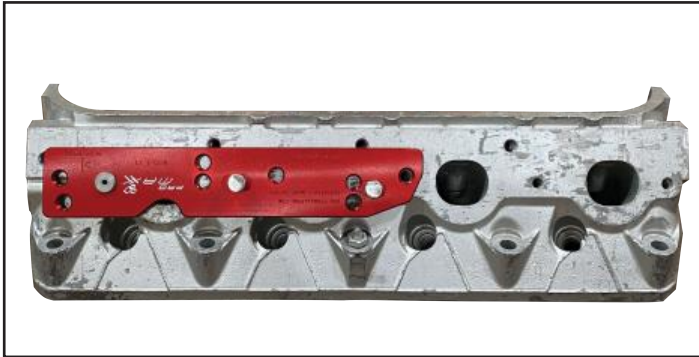

# GM LS (1999-2021): 4.8L, 5.3L, 5.7L, 6.0L, 6.2L PROPLATE MOUNTING & APPLICATION

POSITION 1

POSITION 4

POSITION 2

POSITION 5

POSITION 3

POSITION 6

**NEED HELP?**  
**WE LOVE HELPING OUR CUSTOMERS!**  
**DIAL 724-941-0941**  
**We are only successful when you are.**

# GM LS (2014-2022): 4.8L,5.3L,5.7L,6.0L,6.2L PROPLATE MOUNTING & APPLICATION

POSITION 1

POSITION 4

POSITION 2

POSITION 5

POSITION 3

POSITION 6

**NEED HELP?**  
**WE LOVE HELPING OUR CUSTOMERS!**  
**DIAL 724-941-0941**  
**We are only successful when you are.**