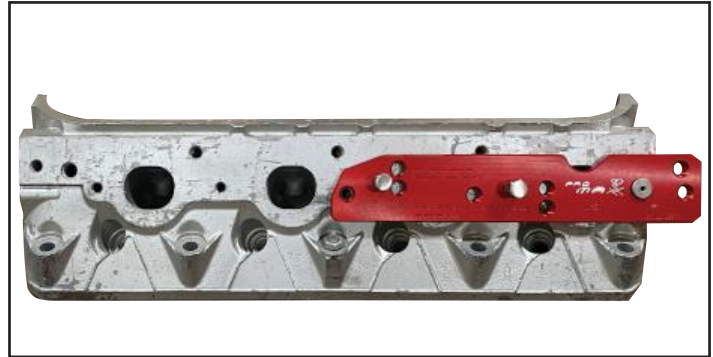

# GM LS (1999-2021): 4.8L, 5.3L, 5.7L, 6.0L, 6.2L PROPLATE MOUNTING & APPLICATION

POSITION 1

POSITION 4

POSITION 2

POSITION 5

POSITION 3

POSITION 6

**NEED HELP?**  
**WE LOVE HELPING OUR CUSTOMERS!**  
**DIAL 724-941-0941**  
**We are only successful when you are.**

# GM LS (2014-2022): 4.8L,5.3L,5.7L,6.0L,6.2L PROPLATE MOUNTING & APPLICATION

POSITION 1

POSITION 4

POSITION 2

POSITION 5

POSITION 3

POSITION 6

**NEED HELP?**  
**WE LOVE HELPING OUR CUSTOMERS!**  
**DIAL 724-941-0941**  
**We are only successful when you are.**