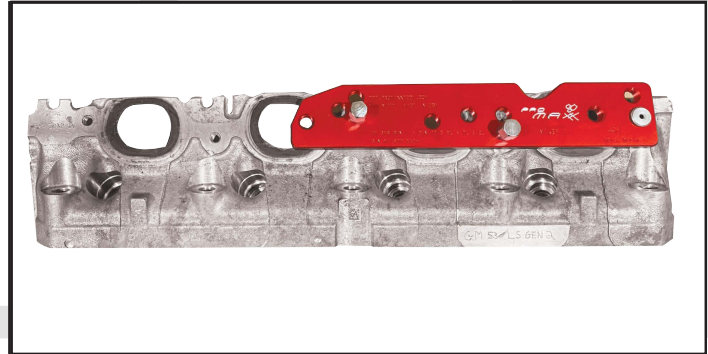

GM LS (2014-2022): 4.8L,5.3L,5.7L,6.0L,6.2L PROPLATE MOUNTING & APPLICATION

POSITION 4

NEED HELP?
WE LOVE HELPING OUR CUSTOMERS!
DIAL 724-941-0941
We are only successful when you are.

Scan QR Code for more
ProMAXX Tool time
saving solutions

📍 1121 Boyce Rd Suite 2000, Pittsburgh, PA 15241
☎️ (724) 941-0941
🌐 www.promaxxtool.com