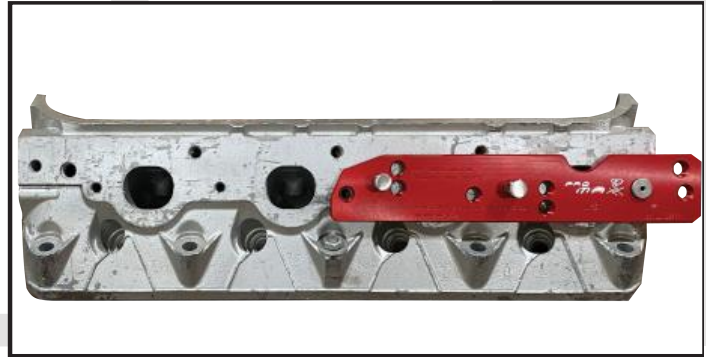

GM LS (1999-2013): 4.8L, 5.3L, 5.7L, 6.0L, 6.2L PROPLATE MOUNTING & APPLICATION

POSITION 1

POSITION 2

POSITION 3

POSITION 4

POSITION 5

POSITION 6

NEED HELP?
WE LOVE HELPING OUR CUSTOMERS!
DIAL 724-941-0941
 We are only successful when you are.

Scan QR Code for more
 ProMAXX Tool time
 saving solutions

📍 1121 Boyce Rd Suite 2000, Pittsburgh, PA 15241
 ☎️ (724) 941-0941
 🌐 www.promaxxtool.com

GM LS (2014-2022): 4.8L,5.3L,5.7L,6.0L,6.2L PROPLATE MOUNTING & APPLICATION