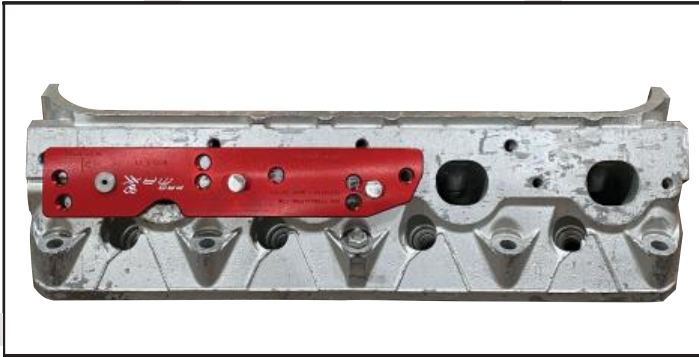

GM LS (1999-2013): 4.8L, 5.3L, 5.7L, 6.0L, 6.2L PROPLATE MOUNTING & APPLICATION

POSITION 1

POSITION 2

POSITION 3

POSITION 4

POSITION 5

POSITION 6

NEED HELP?
WE LOVE HELPING OUR CUSTOMERS!
DIAL 724-941-0941
 We are only successful when you are.

Scan QR Code for more
 ProMAXX Tool time
 saving solutions

📍 1121 Boyce Rd Suite 2000, Pittsburgh, PA 15241
 ☎️ (724) 941-0941
 🌐 www.promaxxtool.com

GM LS (2014-2022): 4.8L,5.3L,5.7L,6.0L,6.2L PROPLATE MOUNTING & APPLICATION