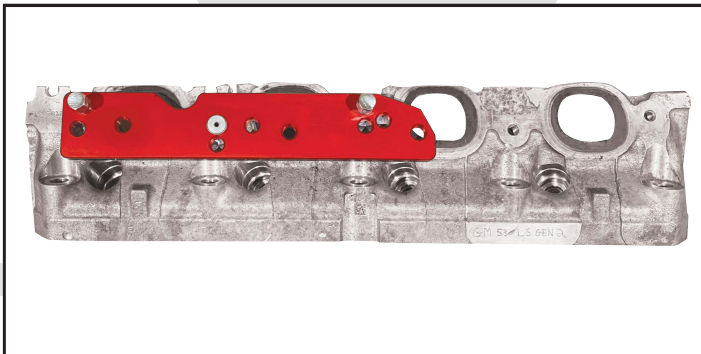

GM LS (2014-2022): 4.8L,5.3L,5.7L,6.0L,6.2L PROPLATE MOUNTING & APPLICATION

POSITION 2

NEED HELP?
WE LOVE HELPING OUR CUSTOMERS!
DIAL 724-941-0941
We are only successful when you are.

Scan QR Code for more
ProMAXX Tool time
saving solutions

📍 1121 Boyce Rd Suite 2000, Pittsburgh, PA 15241
☎️ (724) 941-0941
🌐 www.promaxxtool.com