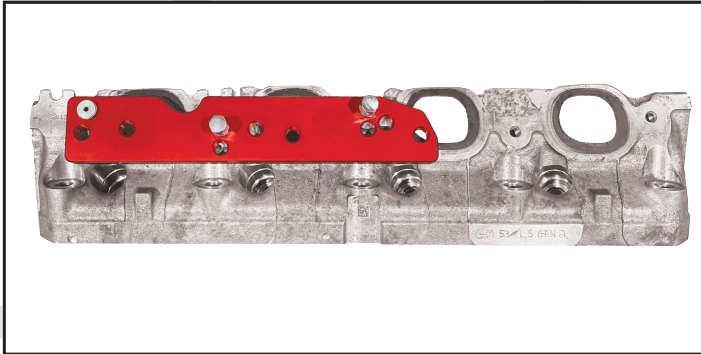

GM LS (1999-2013): 4.8L, 5.3L, 5.7L, 6.0L, 6.2L PROPLATE MOUNTING & APPLICATION

POSITION 1

POSITION 2

POSITION 3

POSITION 4

POSITION 5

POSITION 6

NEED HELP?
WE LOVE HELPING OUR CUSTOMERS!
DIAL 724-941-0941
 We are only successful when you are.

Scan QR Code for more
 ProMAXX Tool time
 saving solutions

📍 1121 Boyce Rd Suite 2000, Pittsburgh, PA 15241
 ☎️ (724) 941-0941
 🌐 www.promaxxtool.com

GM LS (2014-2022): 4.8L,5.3L,5.7L,6.0L,6.2L PROPLATE MOUNTING & APPLICATION