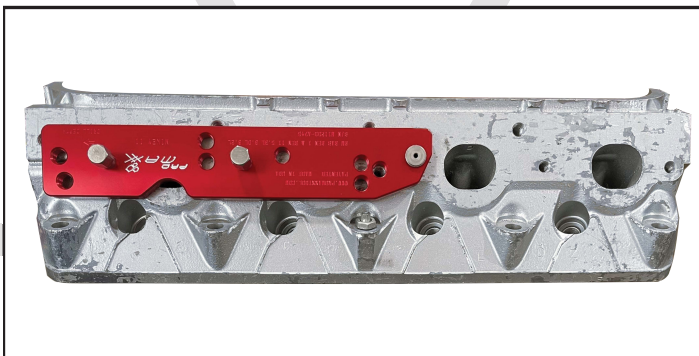

GM LS (1999-2013): 4.8L, 5.3L, 5.7L, 6.0L, 6.2L PROPLATE MOUNTING & APPLICATION

POSITION 1

POSITION 2

POSITION 3

POSITION 4

POSITION 5

POSITION 6

NEED HELP?
WE LOVE HELPING OUR CUSTOMERS!
DIAL 724-941-0941
 We are only successful when you are.

Scan QR Code for more
 ProMAXX Tool time
 saving solutions

📍 1121 Boyce Rd Suite 2000, Pittsburgh, PA 15241
 ☎️ (724) 941-0941
 🌐 www.promaxxtool.com

GM LS (2014-2022): 4.8L,5.3L,5.7L,6.0L,6.2L PROPLATE MOUNTING & APPLICATION