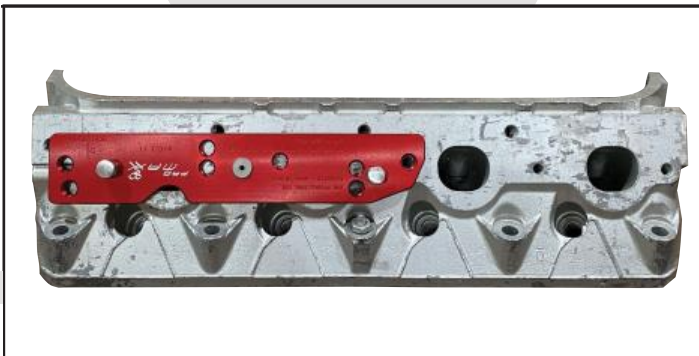

GM LS (1999-2013): 4.8L, 5.3L, 5.7L, 6.0L, 6.2L PROPLATE MOUNTING & APPLICATION

POSITION 1

POSITION 2

POSITION 3

POSITION 4

POSITION 5

POSITION 6

NEED HELP?
WE LOVE HELPING OUR CUSTOMERS!
DIAL 724-941-0941
 We are only successful when you are.

Scan QR Code for more
 ProMAXX Tool time
 saving solutions

📍 1121 Boyce Rd Suite 2000, Pittsburgh, PA 15241
 ☎️ (724) 941-0941
 🌐 www.promaxxtool.com

GM LS (2014-2022): 4.8L,5.3L,5.7L,6.0L,6.2L PROPLATE MOUNTING & APPLICATION