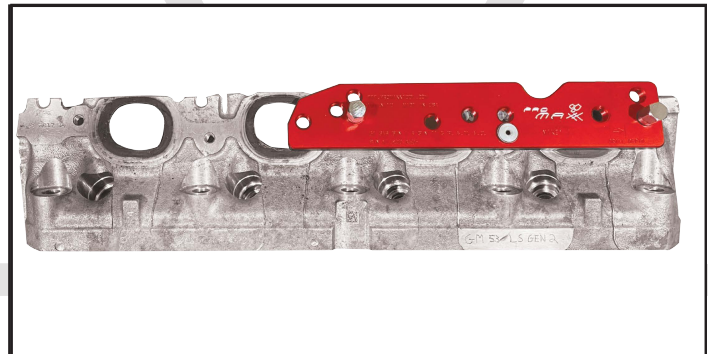

GM LS (2014-2022): 4.8L,5.3L,5.7L,6.0L,6.2L PROPLATE MOUNTING & APPLICATION

POSITION 5

NEED HELP?
WE LOVE HELPING OUR CUSTOMERS!
DIAL 724-941-0941
We are only successful when you are.

Scan QR Code for more
ProMAXX Tool time
saving solutions

📍 1121 Boyce Rd Suite 2000, Pittsburgh, PA 15241
☎️ (724) 941-0941
🌐 www.promaxxtool.com