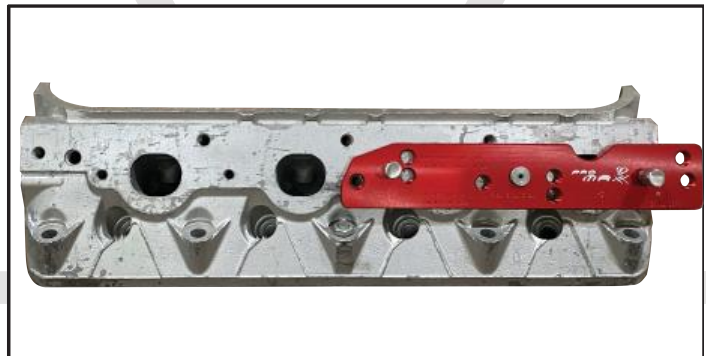

GM LS (1999-2013): 4.8L, 5.3L, 5.7L, 6.0L, 6.2L PROPLATE MOUNTING & APPLICATION

POSITION 1

POSITION 2

POSITION 3

POSITION 4

POSITION 5

POSITION 6

NEED HELP?
WE LOVE HELPING OUR CUSTOMERS!
DIAL 724-941-0941
 We are only successful when you are.

Scan QR Code for more
 ProMAXX Tool time
 saving solutions

📍 1121 Boyce Rd Suite 2000, Pittsburgh, PA 15241
 ☎️ (724) 941-0941
 🌐 www.promaxxtool.com

GM LS (2014-2022): 4.8L,5.3L,5.7L,6.0L,6.2L PROPLATE MOUNTING & APPLICATION