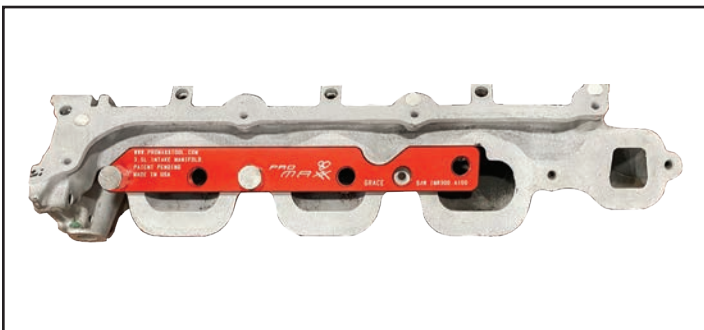

## FORD ECOBOOST 3.5L INTAKE MANIFOLD REPAIR KIT PROPLATE MOUNTING & APPLICATION

POSITION 1

POSITION 4

POSITION 2

POSITION 5

POSITION 3

POSITION 6

**NEED HELP?**  
**WE LOVE HELPING OUR CUSTOMERS!**  
**DIAL 724-941-0941**  
 We are only successful when you are.