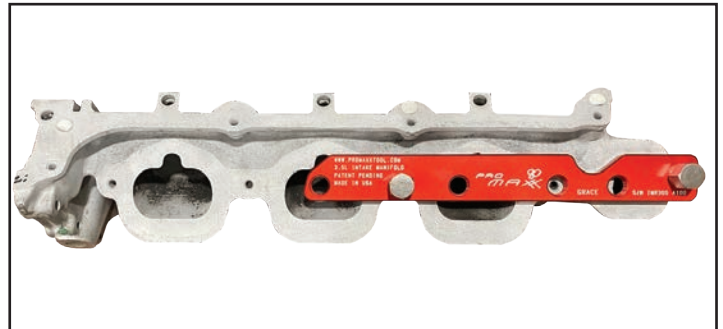

## FORD ECOBOOST 3.5L INTAKE MANIFOLD REPAIR KIT PROPLATE MOUNTING & APPLICATION

POSITION 1

POSITION 4

POSITION 2

POSITION 5

POSITION 3

POSITION 6

**NEED HELP?**  
**WE LOVE HELPING OUR CUSTOMERS!**  
**DIAL 724-941-0941**  
 We are only successful when you are.