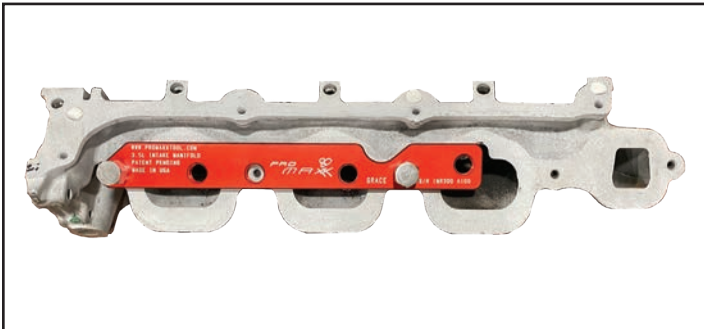

## FORD ECOBOOST 3.5L INTAKE MANIFOLD REPAIR KIT PROPLATE MOUNTING & APPLICATION

POSITION 1

POSITION 4

POSITION 2

POSITION 5

POSITION 3

POSITION 6

**NEED HELP?**  
**WE LOVE HELPING OUR CUSTOMERS!**  
**DIAL 724-941-0941**  
 We are only successful when you are.