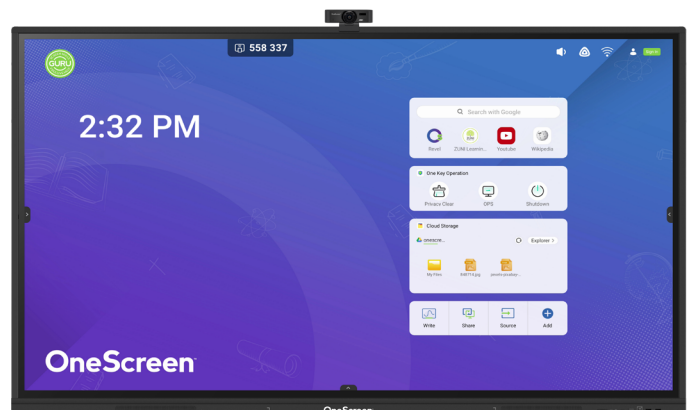

OneScreen Hubware HL7

Go ahead.
Bring your class to life.

Powerful. Interoperable. All-in-One.

- Includes Windows-based i7 OPS PC with 256GB SSD and 16GB RAM built into a robust interactive touchscreen and 4K tracking camera with microphone and speakers
- Our robust interactive touchscreen is one of the only offering Android 11 OS with 8GB RAM and 64GB storage
- Interoperable with Learning Management Systems such as Blackboard, Canvas, Moodle and more
- Sign in to pull from and save content to your cloud drive from anywhere in the screen

Free, unlimited help & training

Go ahead. Use the software you want. Or rely on the built-in tools like interactive whiteboard, annotation and more.

Software & Services

Software	
Interactive Whiteboard	OneScreen Write is a powerful annotation tool with cloud drive integration, built-in browser and smart tools.
Device Management*	OneScreen Central provides cloud-based multi-device management, messaging to multiple devices, apps and settings management.
Screen Sharing	OneScreen Share allows multi-device screen share and streaming. Up to 9 devices supported (iOS, Android, Windows, Chrome, MacOS)
User Profiles and Cloud Drive	OneScreen Accounts help you create customized profiles that integrate with Google and Microsoft Cloud drives.
Student Engagement and Lesson Capture*	OneScreen LearningHub allows you to record lessons, build student engagement and conduct hybrid classroom sessions.
Quiz Generation*	OneScreen QuizWiz helps teachers create quizzes automatically using AI in just a few clicks from content.
Lesson Resources	ZUNI Learning provides all of the best, free, online lessons & resources in one place integrated with Google Class
Classroom Tools	Stopwatch, timer, screen recorder, spotlight, screen capture, cloud drive, freeze and multitasking
Administration/IT Tools	Settings lock, OTA firmware updates, Centralized control, Network settings lock, screen lock and device cloning