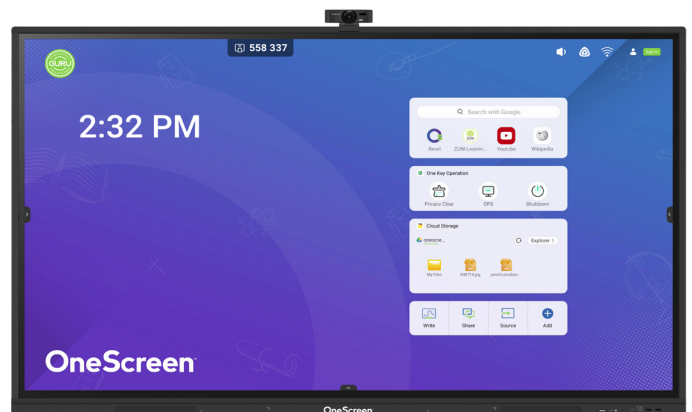

98"

OneScreen Hubware HL7

Go ahead.
Rely on this screen.

Powerful. Interoperable. All-in-One.

- Includes Windows-based i7 OPS PC with 256GB SSD and 16GB RAM built into a robust interactive touchscreen and 4K tracking camera with microphone and speakers
- Our robust interactive touchscreen is one of the only offering Android 11 OS with 8GB RAM and 64GB storage
- Video conference, presentation, collaboration, interactive whiteboard and more, all in one screen
- The power to use apps like Slack, Salesforce, Canva and Teams all at once, without lag

Free, unlimited help & training

Go ahead. Bring your meeting to life, you've got the power at your fingertips.

Software & Services

Software

Interactive Whiteboard	OneScreen Write is a powerful annotation tool with cloud drive integration, built-in browser and smart tools.
Device Management*	OneScreen Central provides cloud-based multi-device management, messaging to multiple devices, apps and settings management.
Screen Sharing	OneScreen Share allows multi-device screen share and streaming. Up to 9 devices supported (iOS, Android, Windows, Chrome, MacOS)
User Profiles and Cloud Drive	OneScreen Accounts help you create customized profiles that integrate with Google and Microsoft Cloud drives.
Student Engagement and Lesson Capture*	OneScreen LearningHub allows you to record lessons, build student engagement and conduct hybrid classroom sessions.
Quiz Generation*	OneScreen QuizWiz helps teachers create quizzes automatically using AI in just a few clicks from content.
Lesson Resources	ZUNI Learning provides all of the best , free, online lessons & resources in one place integrated with Google Class
Classroom Tools	Stopwatch, timer, screen recorder, spotlight, screen capture, cloud drive, freeze and multitasking
Administration/IT Tools	Settings lock, OTA firmware updates, Centralized control, Network settings lock, screen lock and device cloning