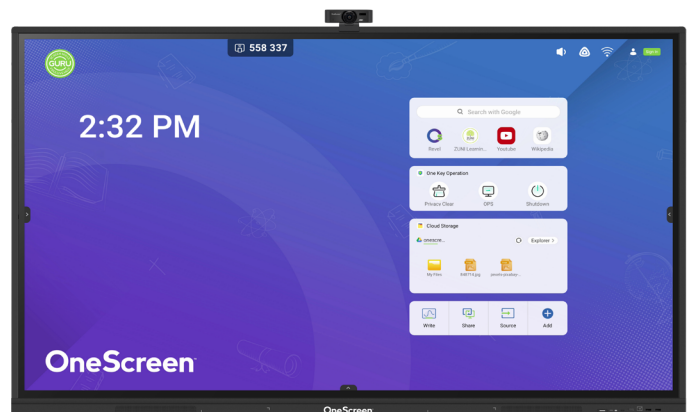

86"

OneScreen Hubware HL7

Go ahead.
Rely on this screen.

Powerful. Interoperable. All-in-One.

- Includes Windows-based i7 OPS PC with 256GB SSD and 16GB RAM built into a robust interactive touchscreen and 4K tracking camera with microphone and speakers
- Our robust interactive touchscreen is one of the only offering Android 11 OS with 8GB RAM and 64GB storage
- Video conference, presentation, collaboration, interactive whiteboard and more, all in one screen
- The power to use apps like Slack, Salesforce, Canva and Teams all at once, without lag

Free, unlimited help & training

Go ahead. Bring your meeting to life, you've got the power at your fingertips.

Software & Services

Software	
Interactive Whiteboard	OneScreen Write is a powerful annotation tool with cloud drive integration, built-in browser and smart tools.
Device Management*	OneScreen Central provides cloud-based multi-device management, messaging to multiple devices, apps and settings management.
Screen Sharing	OneScreen Share allows multi-device screen share and streaming. Up to 9 devices supported (iOS, Android, Windows, Chrome, MacOS)
User Profiles and Cloud Drive	OneScreen Accounts help you create customized profiles that integrate with Google and Microsoft Cloud drives.
Student Engagement and Lesson Capture*	OneScreen LearningHub allows you to record lessons, build student engagement and conduct hybrid classroom sessions.
Quiz Generation*	OneScreen QuizWiz helps teachers create quizzes automatically using AI in just a few clicks from content.
Lesson Resources	ZUNI Learning provides all of the best , free, online lessons & resources in one place integrated with Google Class
Classroom Tools	Stopwatch, timer, screen recorder, spotlight, screen capture, cloud drive, freeze and multitasking
Administration/IT Tools	Settings lock, OTA firmware updates, Centralized control, Network settings lock, screen lock and device cloning