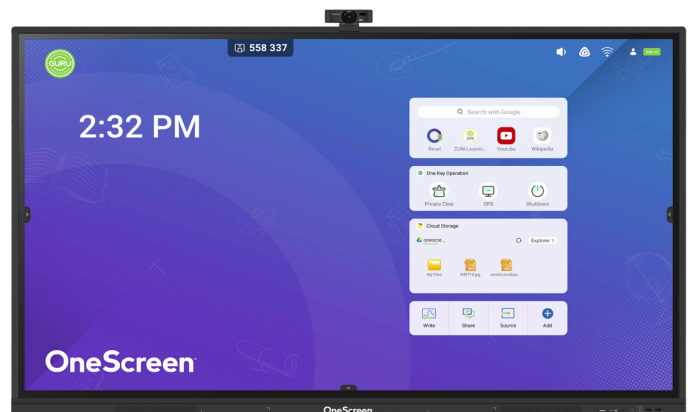

75"

OneScreen Hubware HL7

Go ahead.
Rely on this screen.

Powerful. Interoperable. All-in-One.

- Includes Windows-based i7 OPS PC with 256GB SSD and 16GB RAM built into a robust interactive touchscreen and 4K tracking camera with microphone and speakers
- Our robust interactive touchscreen is one of the only offering Android 11 OS with 8GB RAM and 64GB storage
- Video conference, presentation, collaboration, interactive whiteboard and more, all in one screen
- The power to use apps like Slack, Salesforce, Canva and Teams all at once, without lag

Free, unlimited help & training

Go ahead. Bring your meeting to life, you've got the power at your fingertips.

Software & Services

Software	
Interactive Whiteboard	OneScreen Write is a powerful annotation tool with cloud drive integration, built-in browser and smart tools.
Device Management*	OneScreen Central provides cloud-based multi-device management, messaging to multiple devices, apps and settings management.
Screen Sharing	OneScreen Share allows multi-device screen share and streaming. Up to 9 devices supported (iOS, Android, Windows, Chrome, MacOS)
User Profiles and Cloud Drive	OneScreen Accounts help you create customized profiles that integrate with Google and Microsoft Cloud drives.
Student Engagement and Lesson Capture*	OneScreen LearningHub allows you to record lessons, build student engagement and conduct hybrid classroom sessions.
Quiz Generation*	OneScreen QuizWiz helps teachers create quizzes automatically using AI in just a few clicks from content.
Lesson Resources	ZUNI Learning provides all of the best , free, online lessons & resources in one place integrated with Google Class
Classroom Tools	Stopwatch, timer, screen recorder, spotlight, screen capture, cloud drive, freeze and multitasking
Administration/IT Tools	Settings lock, OTA firmware updates, Centralized control, Network settings lock, screen lock and device cloning