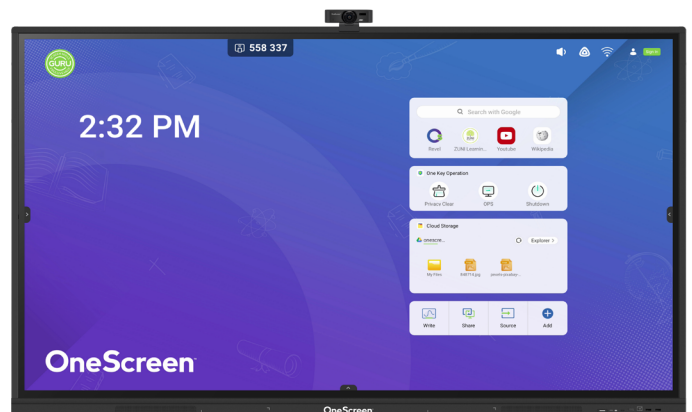

65"

OneScreen Hubware HL7

Go ahead.
Rely on this screen.

Powerful. Interoperable. All-in-One.

- Includes Windows-based i7 OPS PC with 256GB SSD and 16GB RAM built into a robust interactive touchscreen and 4K tracking camera with microphone and speakers
- Our robust interactive touchscreen is one of the only offering Android 11 OS with 8GB RAM and 64GB storage
- Video conference, presentation, collaboration, interactive whiteboard and more, all in one screen
- The power to use apps like Slack, Salesforce, Canva and Teams all at once, without lag

Free, unlimited help & training

Go ahead. Bring your meeting to life, you've got the power at your fingertips.

Software & Services

Software	
Interactive Whiteboard	OneScreen Write is a powerful annotation tool with cloud drive integration, built-in browser and smart tools.
Device Management*	OneScreen Central provides cloud-based multi-device management, messaging to multiple devices, apps and settings management.
Screen Sharing	OneScreen Share allows multi-device screen share and streaming. Up to 9 devices supported (iOS, Android, Windows, Chrome, MacOS)
User Profiles and Cloud Drive	OneScreen Accounts help you create customized profiles that integrate with Google and Microsoft Cloud drives.
Student Engagement and Lesson Capture*	OneScreen LearningHub allows you to record lessons, build student engagement and conduct hybrid classroom sessions.
Quiz Generation*	OneScreen QuizWiz helps teachers create quizzes automatically using AI in just a few clicks from content.
Lesson Resources	ZUNI Learning provides all of the best , free, online lessons & resources in one place integrated with Google Class
Classroom Tools	Stopwatch, timer, screen recorder, spotlight, screen capture, cloud drive, freeze and multitasking
Administration/IT Tools	Settings lock, OTA firmware updates, Centralized control, Network settings lock, screen lock and device cloning