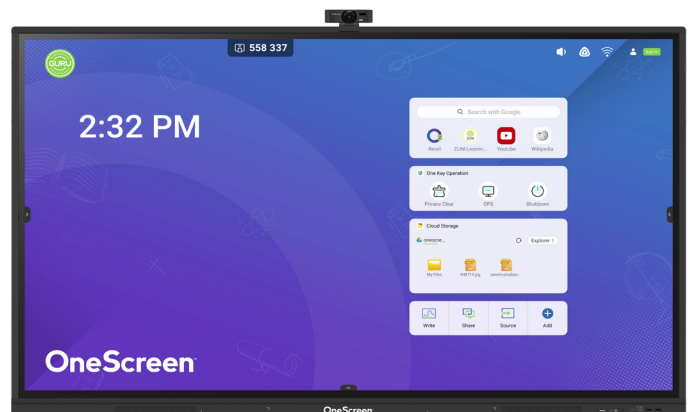

## OneScreen Hubware HL7

Go ahead.  
Rely on this screen.

**Powerful. Interoperable. All-in-One.**

- Includes Windows-based i7 OPS PC with 256GB SSD and 16GB RAM built into a robust interactive touchscreen and 4K tracking camera with microphone and speakers
- Our robust interactive touchscreen is one of the only offering Android 11 OS with 8GB RAM and 64GB storage
- Video conference, presentation, collaboration, interactive whiteboard and more, all in one screen
- The power to use apps like Slack, Salesforce, Canva and Teams all at once, without lag

### Software & Services

Software	
<b>Interactive Whiteboard</b>	OneScreen Write is a powerful annotation tool with cloud drive integration, built-in browser and smart tools.
<b>Device Management*</b>	OneScreen Central provides cloud-based multi-device management, messaging to multiple devices, apps and settings management.
<b>Screen Sharing</b>	OneScreen Share allows multi-device screen share and streaming. Up to 9 devices supported (iOS, Android, Windows, Chrome, MacOS)
<b>User Profiles and Cloud Drive</b>	OneScreen Accounts help you create customized profiles that integrate with Google and Microsoft Cloud drives.
<b>Student Engagement and Lesson Capture*</b>	OneScreen LearningHub allows you to record lessons, build student engagement and conduct hybrid classroom sessions.
<b>Quiz Generation*</b>	OneScreen QuizWiz helps teachers create quizzes automatically using AI in just a few clicks from content.
<b>Lesson Resources</b>	ZUNI Learning provides all of the best , free, online lessons & resources in one place integrated with Google Class
<b>Classroom Tools</b>	Stopwatch, timer, screen recorder, spotlight, screen capture, cloud drive, freeze and multitasking
<b>Administration/IT Tools</b>	Settings lock, OTA firmware updates, Centralized control, Network settings lock, screen lock and device cloning