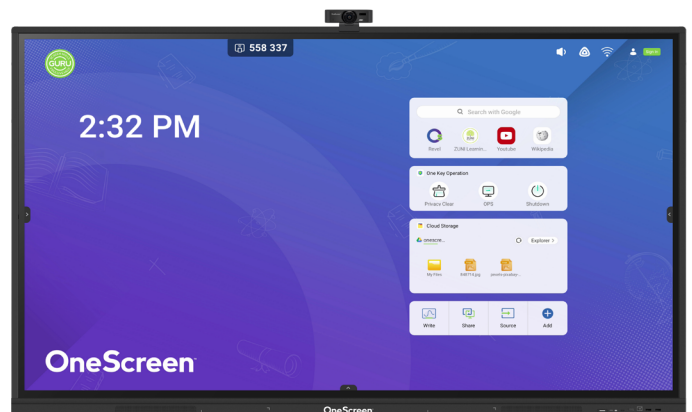

105"

OneScreen Hubware HL7

Go ahead.
Rely on this screen.

Powerful. Interoperable. All-in-One.

- Includes Windows-based i7 OPS PC with 256GB SSD and 16GB RAM built into a robust interactive touchscreen and 4K tracking camera with microphone and speakers
- Our robust interactive touchscreen is one of the only offering Android 11 OS with 8GB RAM and 64GB storage
- Video conference, presentation, collaboration, interactive whiteboard and more, all in one screen
- The power to use apps like Slack, Salesforce, Canva and Teams all at once, without lag

Free, unlimited help & training

Go ahead. Bring your meeting to life, you've got the power at your fingertips.

Software & Services

Software	
Interactive Whiteboard	OneScreen Write is a powerful annotation tool with cloud drive integration, built-in browser and smart tools.
Device Management*	OneScreen Central provides cloud-based multi-device management, messaging to multiple devices, apps and settings management.
Screen Sharing	OneScreen Share allows multi-device screen share and streaming. Up to 9 devices supported (iOS, Android, Windows, Chrome, MacOS)
User Profiles and Cloud Drive	OneScreen Accounts help you create customized profiles that integrate with Google and Microsoft Cloud drives.
Student Engagement and Lesson Capture*	OneScreen LearningHub allows you to record lessons, build student engagement and conduct hybrid classroom sessions.
Quiz Generation*	OneScreen QuizWiz helps teachers create quizzes automatically using AI in just a few clicks from content.
Lesson Resources	ZUNI Learning provides all of the best , free, online lessons & resources in one place integrated with Google Class
Classroom Tools	Stopwatch, timer, screen recorder, spotlight, screen capture, cloud drive, freeze and multitasking
Administration/IT Tools	Settings lock, OTA firmware updates, Centralized control, Network settings lock, screen lock and device cloning