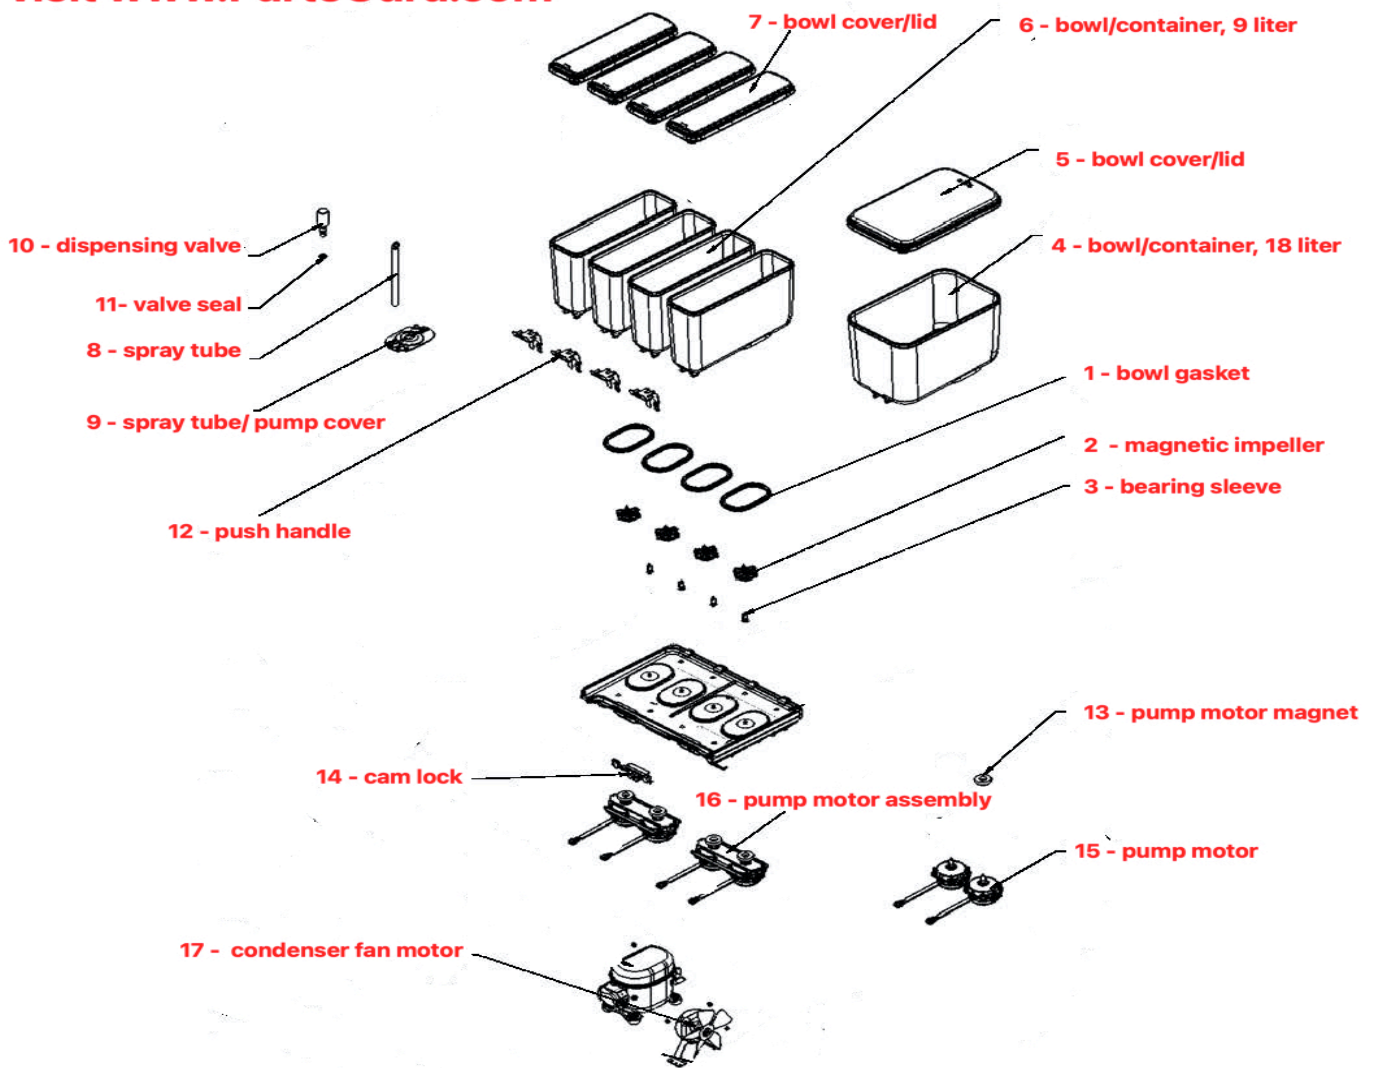

To order Crathco CS Parts  
visit [www.PartsGuru.com](http://www.PartsGuru.com)

CRATHCO Simplicity Bubbler Parts List  
Models - (CS-4E/2D/3D-16 and CS-2E/1D-16)

To Order Crathco Parts  
Visit [www.PartsGuru.com](http://www.PartsGuru.com)

Part Description

Position Number Part Number

Bowl Gasket	1	F3002
Product Mixing Impeller, AGITATOR Model	2	F3008
Product Mixing Impeller, SPRAY Model	2	F30013
Bearing Sleeve, AGITATOR Models	3	F3004
Bearing Sleeve, SPRAY Models	3	F30010
Transparent Bowl, 18 Liters, 4.8 Gallon	4	J4006
Bowl Cover, Insulated, 18 Liters, SPRAY Model	5	F2001DW
Bowl Cover, 18 Liters, AGITATOR Model	5	F2001
Transparent Bowl, 9 Liters, 2.4 Gallon	6	J4007
Bowl Cover, 9 Liters, AGITATOR Model	7	F2003
Bowl Cover, Insulated, 9 Liters, SPRAY Model	7	F2003DW
Spray Tube, SPRAY Model	8	F3007
Pump Cover, SPRAY Model	9	F3001
Dispensing Valve with Seal	10	F3003
Dispensing Valve Seal, CS Models	11	F3005
Push Handle, Cup Activated	12	F3009
Pump Motor Magnet	13	F30019
Cam Lock Remove Bowl Assembly	14	F30020
Pump Motor, Low Speed 300 RPM, AGITATOR Model	15	F30012
Pump Motor, 1500 RPM, SPRAY Model	15	F30011
Pump Motor Assembly, AGITATOR Models	16	F30017
Pump Motor Assembly, SPRAY Models	16	F30016
Condensor Fan Motor Assembly	17	F30024
Condensor Filter	18	F30018
Drip Tray Cover, Quad Models	19	F2005
Drip Tray, Quad Models	20	F2006