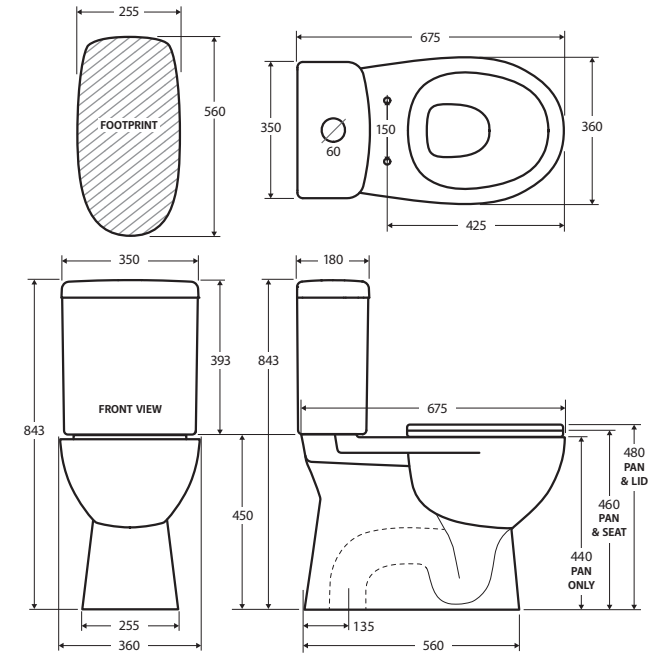

## CLOSE-COUPLED TOILET SUITE (S-TRAP)

### Features

- Rimless hygienic flush
- Extra height pan
- Gloss white finish
- Chrome flush buttons
- Concealed pan for easy cleaning
- PP soft close seat
- High quality, R&T flush mechanism
- Left or right bottom inlet
- S-Trap outlet
- Includes floor mounting screws
- **WELS 4 Star rated, 4.3L/2.8L (3.1L average flush)**

We aim to ensure that specifications are correct at the time of publication. All measurements are shown in millimetres. For ceramic products, please allow +/- 10 mm tolerance for manufacturing variance. Always use measurements of actual product received for final specification as the technical drawing may contain differences. Due to printing limitations, physical colour may vary from the image shown. Fienza reserves the right to make modifications without prior notice.