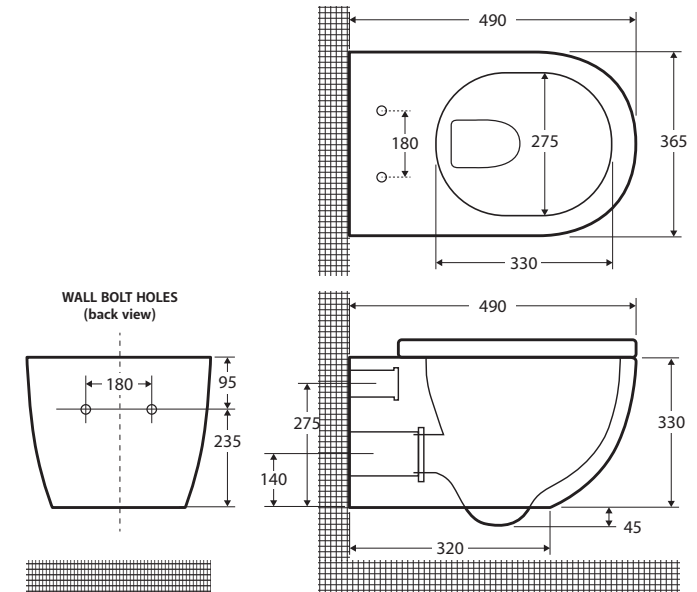

Tornado Rimless

Ultra Quiet Flush