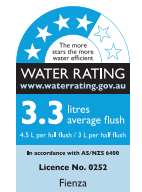

We aim to ensure that specifications are correct at the time of publication. All measurements are shown in millimetres. For ceramic products, please allow +/- 10 mm tolerance for manufacturing variance. Always use measurements of actual product received for final specification as the technical drawing may contain differences. Due to printing limitations, physical colour may vary from the image shown. Fienza reserves the right to make modifications without prior notice.