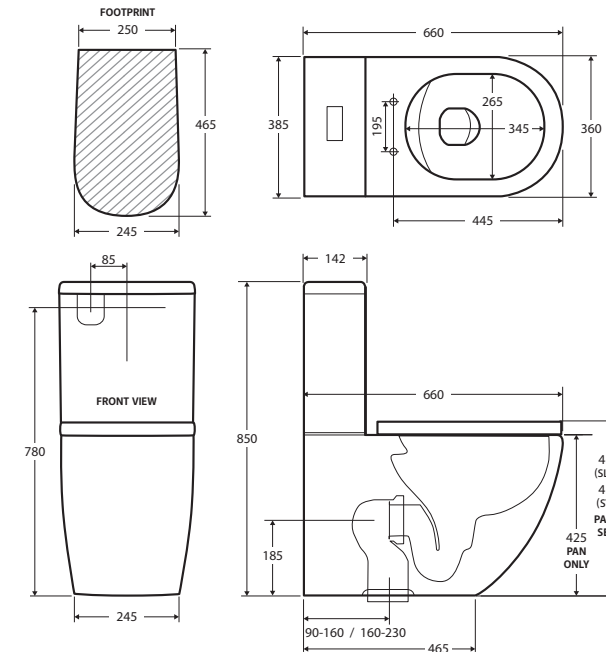

Available in

P-Trap
R&T System
K002P

S-Trap 90-160
R&T System
K002A

S-Trap 160-230
R&T System
K002B

P-Trap
Geberit System
K002GEP

S-Trap 90-160
Geberit System
K002GEA

S-Trap 160-230
Geberit System
K002GEB

Cleaning & Care

- The toilet seat may be removed for cleaning - depress the quick release buttons and lift up.
- Clean only with a soft cloth or sponge using warm water and mild soap or detergent. Do not use any abrasive cleaning materials.
- Do not use any solvents or corrosive liquids.
- Note that use of clip-on deodorisers will affect flushing performance on rimless suites.

We aim to ensure that specifications are correct at the time of publication. All measurements are shown in millimetres. For ceramic products, please allow +/- 10 mm tolerance for manufacturing variance. Always use measurements of actual product received for final specification as the technical drawing may contain differences. Due to printing limitations, physical colour may vary from the image shown. Fienza reserves the right to make modifications without prior notice.