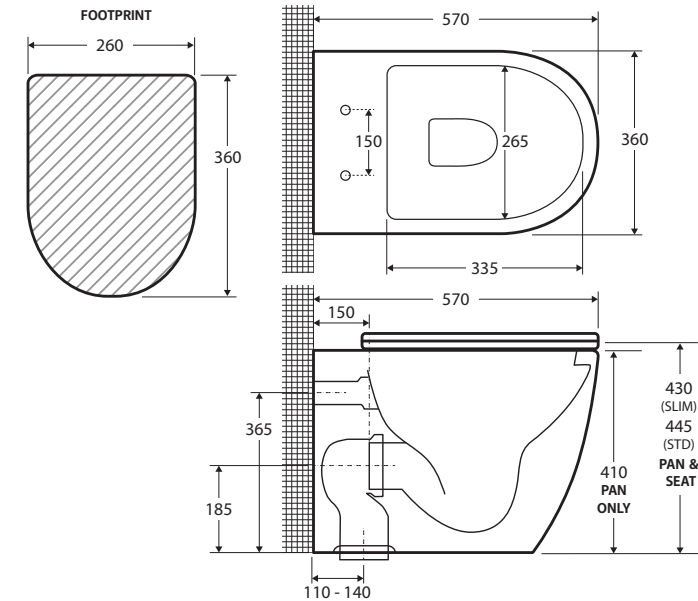

Koko Gloss White WALL-FACED TOILET

Features

WELS 4 Star - 4.5/3L (3.3L avg/flush) with R&T cistern

- Gloss white finish
- Tornado rimless ultra quiet flush
- Concealed design (includes mounting screws)
- Stainless steel hinges

Cistern and flush buttons required (sold separately)

Tornado
Rimless

Ultra Quiet
Flush

Available in

P-Trap
Pan & Seat
K002376-PS

P-Trap
R&T
K002376-RT

P-Trap
Geberit Sigma
K002376-GE

P-Trap
Geberit Kappa
K002376-GK

We aim to ensure that specifications are correct at the time of publication. All measurements are shown in millimetres. For ceramic products, please allow +/- 10 mm tolerance for manufacturing variance. Always use measurements of actual product received for final specification as the technical drawing may contain differences. Due to printing limitations, physical colour may vary from the image shown. Fienza reserves the right to make modifications without prior notice.