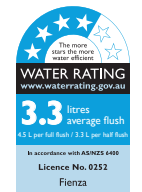

We aim to ensure that specifications are correct at the time of publication. All measurements are shown in millimetres. For ceramic products, please allow +/- 10 mm tolerance for manufacturing variance. Always use measurements of actual product received for final specification as the technical drawing may contain differences. Due to printing limitations, physical colour may vary from the image shown. Fienza reserves the right to make modifications without prior notice.