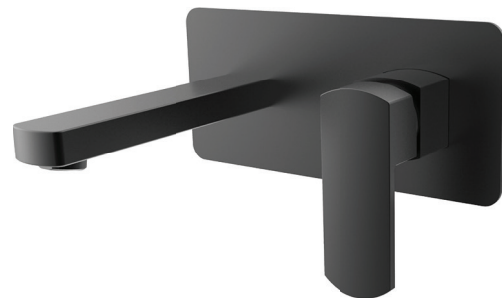

Koko® WALL MIXER WITH SPOUT

Features

- Sleek soft-square design
- Designed for basin and bath
- Made from solid brass
- Quality European cartridge (35 mm)
- **WELS 5 Star rated, 5L/min**

Please note: This product may have a visible Fienza or Watermark logo.