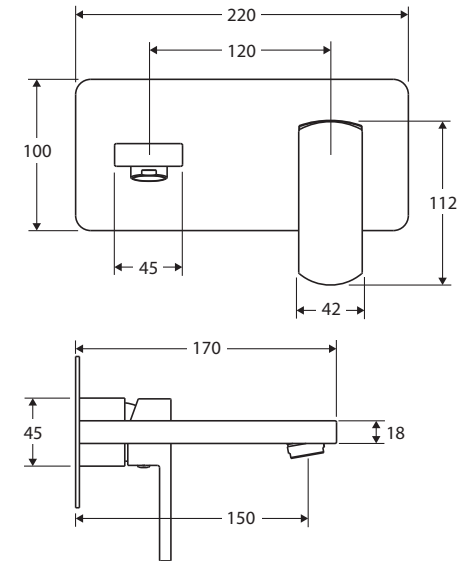

Koko® WALL MIXER WITH SPOUT

Features

- Sleek soft-square design
- Designed for basin and bath
- Made from solid brass
- Quality European cartridge (35 mm)
- **WELS 5 Star rated, 5L/min**

Please note: This product may have a visible Fienza or Watermark logo.

While we aim to ensure specifications are correct at the time of publication, Fienza reserves the right to make modifications without prior notice. Physical colour may vary from image shown. All measurements are shown in millimetres. Always use physical product measurements for mark-ups and roughing-in as the technical drawing may differ from actual product received.